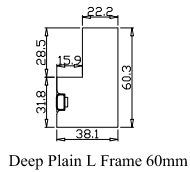

Louvre Quantity(叶片数量): 14,28,14

Louvre Size(叶片尺寸): 485.8mm,473.5mm,487.8mm

Rail Size(上下板尺寸): 537.5mm,525.2mm,539.5mm

Order No(订单号):CUST Display

Item(序号): 1

Room(房间号):loung

Louvre Size(叶片类型): 89mm

3  
10

Louvre Quantity(叶片数量): 26,26

Louvre Size(叶片尺寸): 383.25mm,381.75mm

Rail Size(上下板尺寸): 434.95mm,433.45mm

第一扇和第四扇先打开

Order No(订单号):CUST Display

Item(序号): 2

Room(房间号):bed

Louvre Size(叶片类型): 89mm