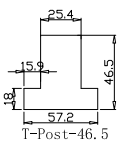

Louvre Quantity(叶片数量): 14,28,14

Louvre Size(叶片尺寸): 485.8mm,473.5mm,487.8mm

Rail Size(上下板尺寸): 537.5mm,525.2mm,539.5mm

Order No(订单号):CUST Display

Item(序号): 1

Room(房间号):loung

Louvre Size(叶片类型): 89mm

3  
10

Louvre Quantity(叶片数量): 26,26

Louvre Size(叶片尺寸): 383.25mm,381.75mm

Rail Size(上下板尺寸): 434.95mm,433.45mm

第一扇和第四扇先打开

Order No(订单号):CUST Display

Item(序号): 2

Room(房间号):bed

Louvre Size(叶片类型): 89mm