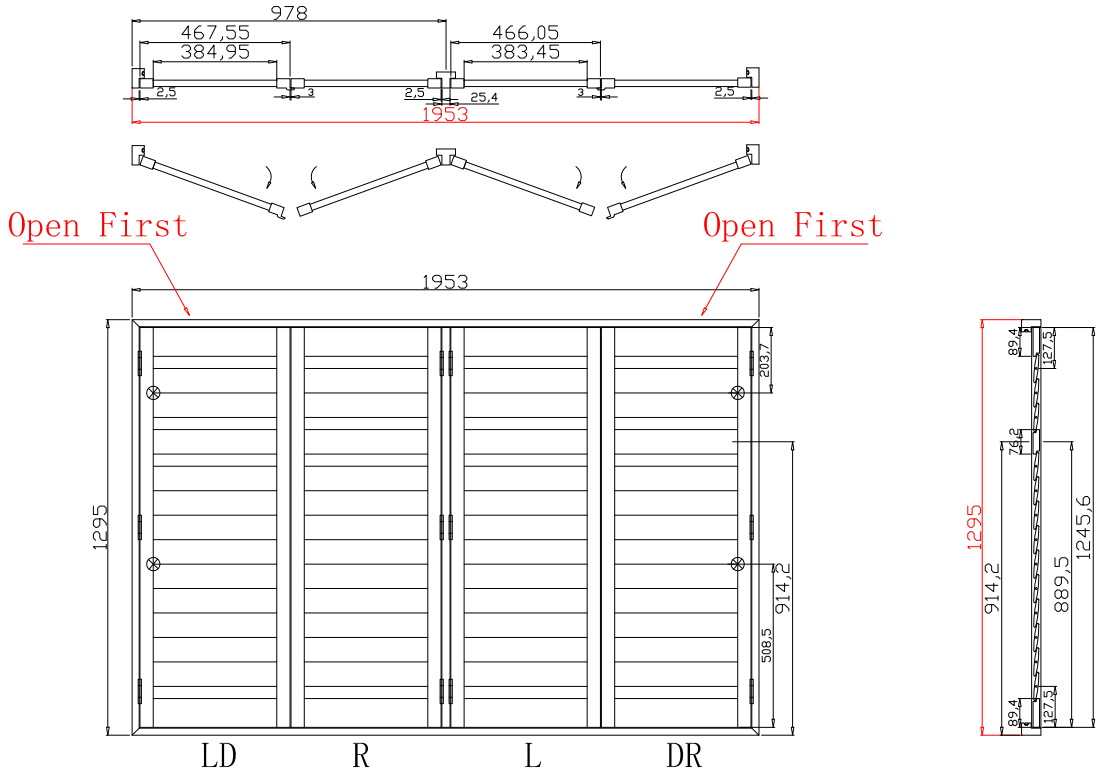

Louvre Quantity(叶片数量): 14,28,14

Louvre Size(叶片尺寸): 485.8mm,473.5mm,487.8mm

Rail Size(上下板尺寸): 537.5mm,525.2mm,539.5mm

Order No(订单号):CUST Display

Item(序号): 1

Room(房间号):loung

Louvre Size(叶片类型): 89mm

3  
10

NOTES:

Shutter Color: Timeless White(覆盖色)

Hinges Color: White(白色)

Qty(数量): 1

Material(材质): Balmoral Pine Wood(松木)

Configuration(窗扇结构): LD-RTL-DR,IN, 4Side, 41.3mm Astrigal, Deep Plain L Frame 60mm

Tilt rod type(拉杆类型): Easy tilt rod(齿条拉杆)

Louvre Quantity(叶片数量): 26,26

Louvre Size(叶片尺寸): 383.25mm,381.75mm

Rail Size(上下板尺寸): 434.95mm,433.45mm

第一扇和第四扇先打开

Order No(订单号):CUST Display

Item(序号): 2

Room(房间号):bed

Louvre Size(叶片类型): 89mm

Deep Plain L Frame 60mm