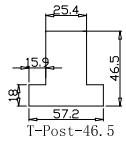

Louvre Quantity(叶片数量): 14,28,14

Louvre Size(叶片尺寸): 485.8mm,473.5mm,487.8mm

Rail Size(上下板尺寸): 537.5mm,525.2mm,539.5mm

Order No(订单号):CUST Display

Item(序号): 1

Room(房间号):loung

Louvre Size(叶片类型): 89mm

3  
10

Louvre Quantity(叶片数量): 26,26

Louvre Size(叶片尺寸): 383.25mm,381.75mm

Rail Size(上下板尺寸): 434.95mm,433.45mm

第一扇和第四扇先打开

Order No(订单号):CUST Display

Item(序号): 2

Room(房间号):bed

Louvre Size(叶片类型): 89mm