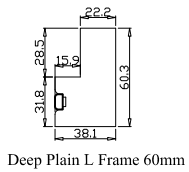

Louvre Quantity(叶片数量): 14,28,14

Louvre Size(叶片尺寸): 485.8mm,473.5mm,487.8mm

Rail Size(上下板尺寸): 537.5mm,525.2mm,539.5mm

Order No(订单号):CUST Display

Item(序号): 1

Room(房间号):loung

Louvre Size(叶片类型): 89mm

3  
10

Louvre Quantity(叶片数量): 26,26

Louvre Size(叶片尺寸): 383.25mm,381.75mm

Rail Size(上下板尺寸): 434.95mm,433.45mm

第一扇和第四扇先打开

Order No(订单号):CUST Display

Item(序号): 2

Room(房间号):bed

Louvre Size(叶片类型): 89mm