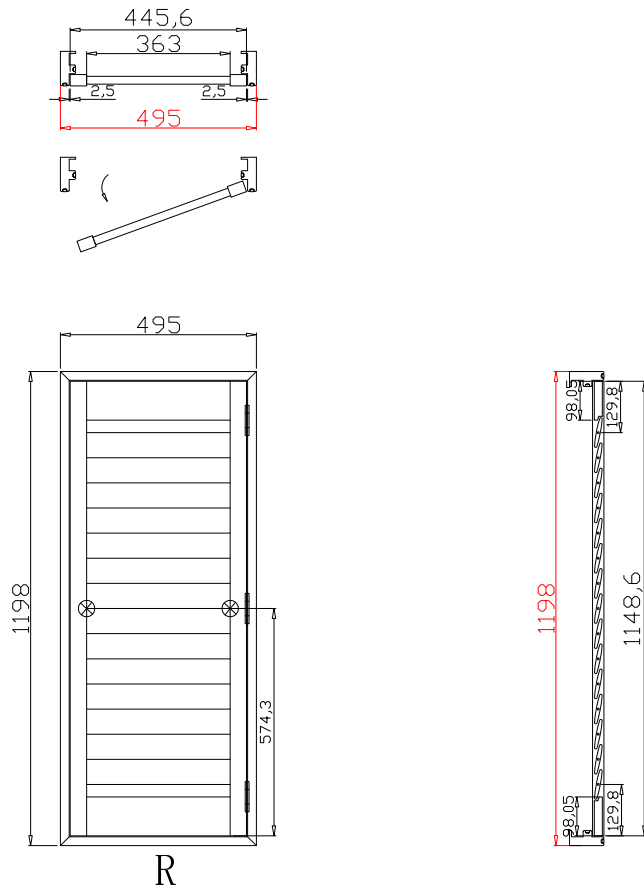

15

NOTES:

Shutter Color:Mist Grey(覆盖色)

Hinges Color:Black(黑色合页)

Qty(数量): 1

Material(材质): Balmoral Pine Wood(松木)

Configuration(窗扇结构): R,IN, 4Side, 41.3mm Butt, Double Insert F Frame 85mm

Tilt rod type(拉杆类型): Easy tilt rod(齿条拉杆)

Louvre Quantity(叶片数量): 15

Louvre Size(叶片尺寸): 361.3mm

Rail Size(上下板尺寸): 413mm

Only shutter supplied no shade offered

Order No(订单号):SUS Displays

Item(序号): 4

Room(房间号):Stand 3

Louvre Size(叶片类型): **76mm**