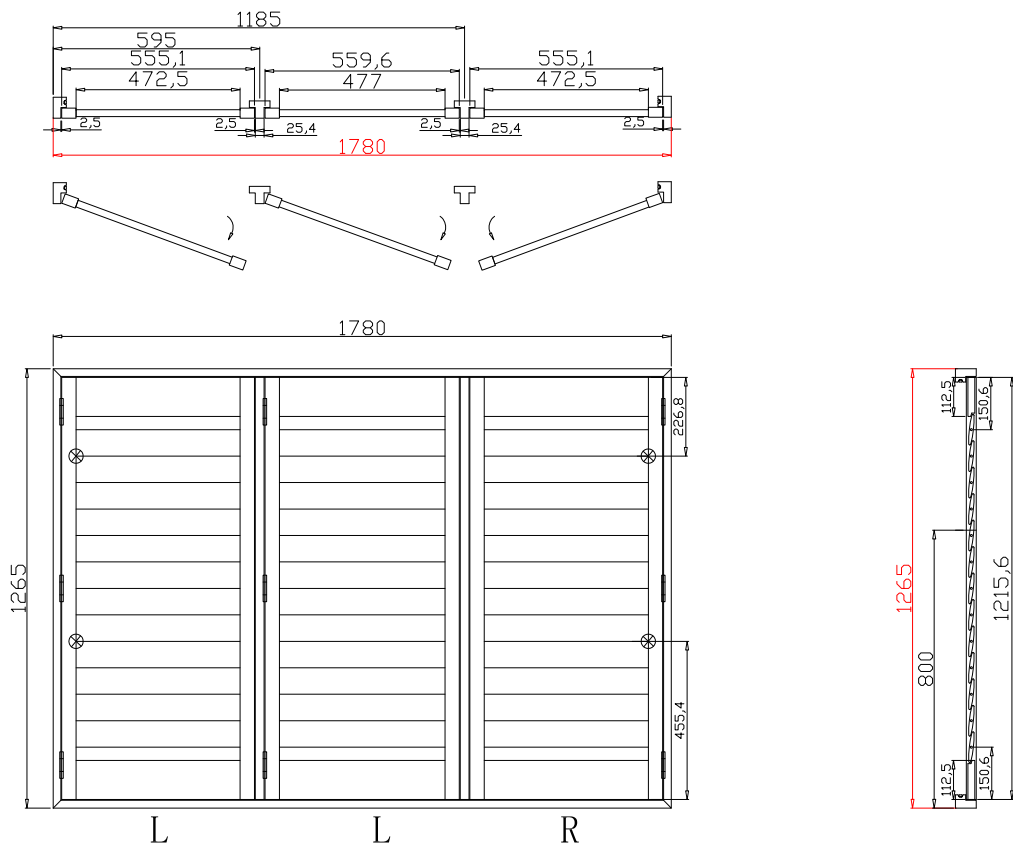

Tilt rod type(拉杆类型): Easy tilt rod(齿条拉杆)

Louvre Quantity(叶片数量): 22,11

Louvre Size(叶片尺寸): 475.8mm,475.3mm

Rail Size(上下板尺寸): 527.5mm,527mm

Order No(订单号):SUS 15 Rodger

Item(序号): 3

Room(房间号):Sophie's office

Louvre Size(叶片类型): 89mm

NOTES:

Shutter Color:Timeless White(覆盖色)
 Hinges Color:White(白色)
 Qty(数量): 1
 Material(材质): Balmoral Pine Wood(松木)
 Configuration(窗扇结构): LTLTR,IN, 4Side, 41.3mm Butt, Deep Plain L Frame 60mm
 Tilt rod type(拉杆类型): Easy tilt rod(齿条拉杆)
 Louvre Quantity(叶片数量): 26,13
 Louvre Size(叶片尺寸): 470.8mm,475.3mm
 Rail Size(上下板尺寸): 522.5mm,527mm

Tilt rod type(拉杆类型): Easy tilt rod(齿条拉杆)

Louvre Quantity(叶片数量): 22

Louvre Size(叶片尺寸): 500.5mm

Rail Size(上下板尺寸): 552.2mm

Order No(订单号): SUS 15 Rodger

Item(序号): 6

Room(房间号): Spare bedroom

Louvre Size(叶片类型): 89mm