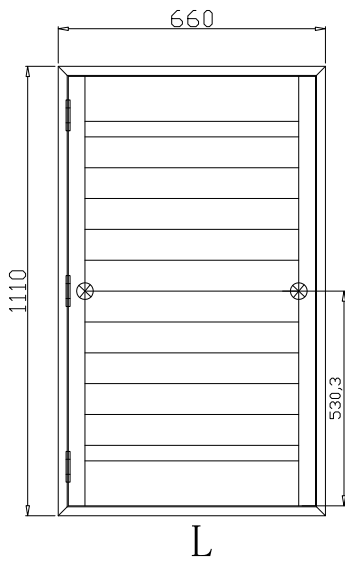

Louvre Quantity(叶片数量): 34,17

Louvre Size(叶片尺寸): 477.8mm,475.3mm

Rail Size(上下板尺寸): 529.5mm,527mm

Order No(订单号): SUS 15 Rodger

Item(序号): 1

Room(房间号): Lounge

Louvre Size(叶片类型): 89mm

11

NOTES:

Shutter Color: Timeless White(覆盖色)

Hinges Color: White(白色)

Qty(数量): 1

Material(材质): Balmoral Pine Wood(松木)

Configuration(窗扇结构): L, IN, 4Side, 41.3mm Butt, Deep Plain L Frame 60mm

Tilt rod type(拉杆类型): Easy tilt rod(齿条拉杆)

Louvre Quantity(叶片数量): 11

Louvre Size(叶片尺寸): 526.3mm

Rail Size(上下板尺寸): 578mm

Order No(订单号): SUS 15 Rodger

Item(序号): 2

Room(房间号): Landing

Louvre Size(叶片类型): 89mm

Deep Plain L Frame 60mm

Tilt rod type(拉杆类型): Easy tilt rod(齿条拉杆)

Louvre Quantity(叶片数量): 22,11

Louvre Size(叶片尺寸): 475.8mm,475.3mm

Rail Size(上下板尺寸): 527.5mm,527mm

Order No(订单号):SUS 15 Rodger

Item(序号): 3

Room(房间号):Sophie's office

Louvre Size(叶片类型): 89mm