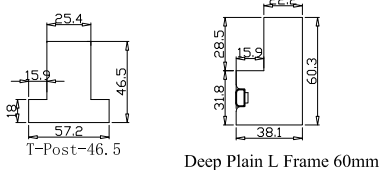

Tilt rod type(拉杆类型): Easy tilt rod(齿条拉杆)

Louvre Quantity(叶片数量): 22,11

Louvre Size(叶片尺寸): 475.8mm,475.3mm

Rail Size(上下板尺寸): 527.5mm,527mm

Order No(订单号):SUS 15 Rodger

Item(序号): 3

Room(房间号):Sophie's office

Louvre Size(叶片类型): 89mm

NOTES:

Shutter Color:Timeless White(覆盖色)
 Hinges Color:White(白色)
 Qty(数量): 1
 Material(材质): Balmoral Pine Wood(松木)
 Configuration(窗扇结构): LTLTR,IN, 4Side, 41.3mm Butt, Deep Plain L Frame 60mm
 Tilt rod type(拉杆类型): Easy tilt rod(齿条拉杆)
 Louvre Quantity(叶片数量): 26,13
 Louvre Size(叶片尺寸): 470.8mm,475.3mm
 Rail Size(上下板尺寸): 522.5mm,527mm

Order No(订单号):SUS 15 Rodger
 Item(序号): 4
 Room(房间号):Main bedroom
 Louvre Size(叶片类型): 89mm

4
9

4
7

NOTES:

- Shutter Color: Timeless White(覆盖色)
 - Hinges Color: White(白色)
 - Qty(数量): 1
 - Material(材质): Balmoral Pine Wood(松木)
 - Configuration(窗扇结构): LTLTR, IN, 4Side, 41.3mm Butt, Deep Plain L Frame 60mm
 - Tilt rod type(拉杆类型): Easy tilt rod(齿条拉杆)
 - Louvre Quantity(叶片数量): 22,11
 - Louvre Size(叶片尺寸): 470.8mm, 475.3mm
 - Rail Size(上下板尺寸): 522.5mm, 527mm
- Order No(订单号): SUS 15 Rodger
 - Item(序号): 5
 - Room(房间号): Andy's office
 - Louvre Size(叶片类型): 89mm