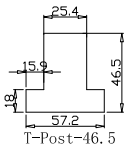

Tilt rod type(拉杆类型): Easy tilt rod(齿条拉杆)

Louvre Quantity(叶片数量): 22,11

Louvre Size(叶片尺寸): 475.8mm,475.3mm

Rail Size(上下板尺寸): 527.5mm,527mm

Order No(订单号):SUS 15 Rodger

Item(序号): 3

Room(房间号):Sophie's office

Louvre Size(叶片类型): 89mm

NOTES:

Shutter Color:Timeless White(覆盖色)
 Hinges Color:White(白色)
 Qty(数量): 1
 Material(材质): Balmoral Pine Wood(松木)
 Configuration(窗扇结构): LTLTR,IN, 4Side, 41.3mm Butt, Deep Plain L Frame 60mm
 Tilt rod type(拉杆类型): Easy tilt rod(齿条拉杆)
 Louvre Quantity(叶片数量): 26,13
 Louvre Size(叶片尺寸): 470.8mm,475.3mm
 Rail Size(上下板尺寸): 522.5mm,527mm