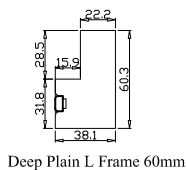

Room(房间号): Study

Material(材质): Balmoral Pine Wood(松木)

Louvre Size(叶片类型): 76mm

Configuration(窗扇结构): LTL-DRTR,IN, 4Side, 41.3mm Astrigal, Deep Plain L Frame 60mm

Tilt rod type(拉杆类型): Easy tilt rod(齿条拉杆)

Louvre Quantity(叶片数量): 17,34,17

Louvre Size(叶片尺寸): 494.8mm,408.5mm,472.8mm

Rail Size(上下板尺寸): 546.5mm,460.2mm,524.5mm

T-Post-46.5

Deep Plain L Frame 60mm