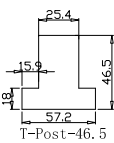

Room(房间号): Study

Material(材质): Balmoral Pine Wood(松木)

Louvre Size(叶片类型): 76mm

Configuration(窗扇结构): LTL-DRTR,IN, 4Side, 41.3mm Astrigal, Deep Plain L Frame 60mm

Tilt rod type(拉杆类型): Easy tilt rod(齿条拉杆)

Louvre Quantity(叶片数量): 17,34,17

Louvre Size(叶片尺寸): 494.8mm,408.5mm,472.8mm

Rail Size(上下板尺寸): 546.5mm,460.2mm,524.5mm

T-Post-46.5

Deep Plain L Frame 60mm