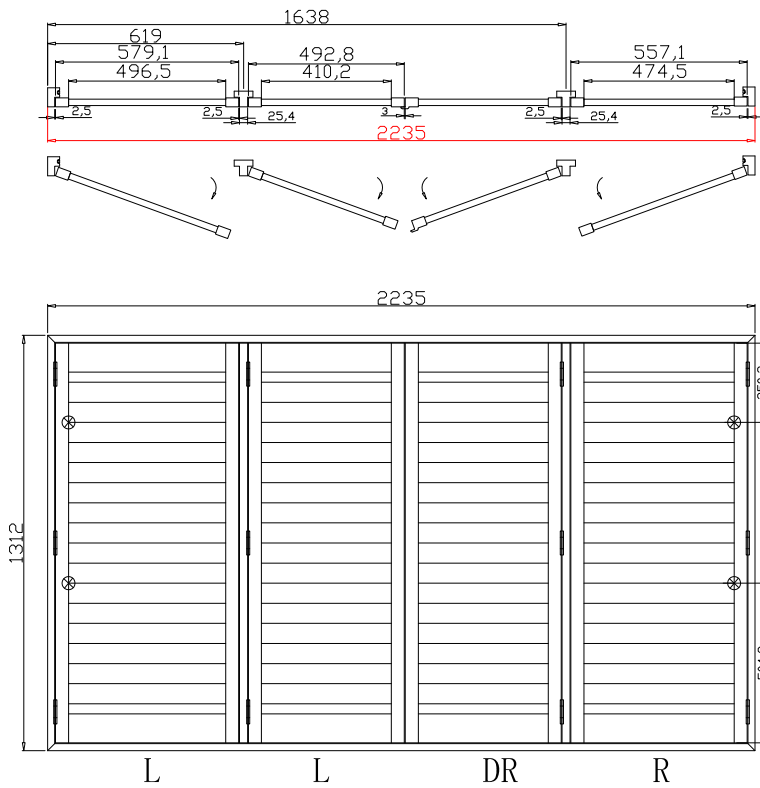

NOTES:

Shutter Color: Timeless White(覆盖色) Order No(订单号): JPK Craig
 Hinges Color: White(白色) Item(序号): 1
 Qty(数量): 1 Room(房间号): Lounge
 Material(材质): Balmoral Pine Wood(松木) Louvre Size(叶片类型): 76mm
 Configuration(窗扇结构): LTL-DRDRTR,IN, 4Side, 41.3mm Astrigal, Deep Plain L Frame 60mm
 Tilt rod type(拉杆类型): Easy tilt rod(齿条拉杆)
 Louvre Quantity(叶片数量): 17,51,17
 Louvre Size(叶片尺寸): 485.8mm,472.7mm,469.8mm
 Rail Size(上下板尺寸): 537.5mm,524.4mm,521.5mm

5

12

NOTES:

Shutter Color:Timeless White(覆盖色)

Order No(订单号):JPK Craig

Hinges Color:White(白色)

Item(序号): 2

Qty(数量): 1

Room(房间号): Study

Material(材质): Balmoral Pine Wood(松木)

Louvre Size(叶片类型): 76mm

Configuration(窗扇结构): LTL-DRTR,IN, 4Side, 41.3mm Astrigal, Deep Plain L Frame 60mm

Tilt rod type(拉杆类型): Easy tilt rod(齿条拉杆)

Louvre Quantity(叶片数量): 17,34,17

Louvre Size(叶片尺寸): 494.8mm,408.5mm,472.8mm

Rail Size(上下板尺寸): 546.5mm,460.2mm,524.5mm

T-Post-46.5

Deep Plain L Frame 60mm