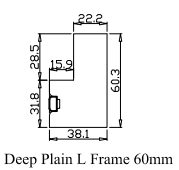

NOTES:

Shutter Color: Timeless White(覆盖色) Order No(订单号): JPK Craig
 Hinges Color: White(白色) Item(序号): 1
 Qty(数量): 1 Room(房间号): Lounge
 Material(材质): Balmoral Pine Wood(松木) Louvre Size(叶片类型): 76mm
 Configuration(窗扇结构): LTL-DRDRTR,IN, 4Side, 41.3mm Astrigal, Deep Plain L Frame 60mm
 Tilt rod type(拉杆类型): Easy tilt rod(齿条拉杆)
 Louvre Quantity(叶片数量): 17,51,17
 Louvre Size(叶片尺寸): 485.8mm,472.7mm,469.8mm
 Rail Size(上下板尺寸): 537.5mm,524.4mm,521.5mm

Room(房间号): Study

Material(材质): Balmoral Pine Wood(松木)

Louvre Size(叶片类型): 76mm

Configuration(窗扇结构): LTL-DRTR,IN, 4Side, 41.3mm Astrigal, Deep Plain L Frame 60mm

Tilt rod type(拉杆类型): Easy tilt rod(齿条拉杆)

Louvre Quantity(叶片数量): 17,34,17

Louvre Size(叶片尺寸): 494.8mm,408.5mm,472.8mm

Rail Size(上下板尺寸): 546.5mm,460.2mm,524.5mm

T-Post-46.5

Deep Plain L Frame 60mm