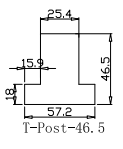

NOTES:

Shutter Color: Timeless White(覆盖色) Order No(订单号): JPK Craig
 Hinges Color: White(白色) Item(序号): 1
 Qty(数量): 1 Room(房间号): Lounge
 Material(材质): Balmoral Pine Wood(松木) Louvre Size(叶片类型): 76mm
 Configuration(窗扇结构): LTL-DRDRTR,IN, 4Side, 41.3mm Astrigal, Deep Plain L Frame 60mm
 Tilt rod type(拉杆类型): Easy tilt rod(齿条拉杆)
 Louvre Quantity(叶片数量): 17,51,17
 Louvre Size(叶片尺寸): 485.8mm,472.7mm,469.8mm
 Rail Size(上下板尺寸): 537.5mm,524.4mm,521.5mm

Room(房间号): Study

Material(材质): Balmoral Pine Wood(松木)

Louvre Size(叶片类型): 76mm

Configuration(窗扇结构): LTL-DRTR,IN, 4Side, 41.3mm Astrigal, Deep Plain L Frame 60mm

Tilt rod type(拉杆类型): Easy tilt rod(齿条拉杆)

Louvre Quantity(叶片数量): 17,34,17

Louvre Size(叶片尺寸): 494.8mm,408.5mm,472.8mm

Rail Size(上下板尺寸): 546.5mm,460.2mm,524.5mm

T-Post-46.5

Deep Plain L Frame 60mm