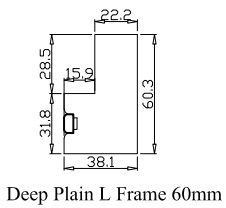

Tilt rod type(拉杆类型): Easy tilt rod(齿条拉杆)

Louvre Quantity(叶片数量): 36

Louvre Size(叶片尺寸): 424.5mm

Rail Size(上下板尺寸): 476.2mm

窗扇左压右，左扇先打开

Order No(订单号):HIND James Elliot

Item(序号): 1

Room(房间号):rear left

Tilt rod type(拉杆类型): Easy tilt rod(齿条拉杆)

Louvre Quantity(叶片数量): 36

Louvre Size(叶片尺寸): 424.5mm

Rail Size(上下板尺寸): 476.2mm

Order No(订单号):HIND James Elliot

Item(序号): 2

Room(房间号):REAR RT

Louvre Size(叶片类型): 64mm

Material(材质): Balmoral Pine Wood(松木)

Configuration(窗扇结构): LD-R,IN, 4Side, 41.3mm Astrigal, Deep Plain L Frame 60mm

Tilt rod type(拉杆类型): Easy tilt rod(齿条拉杆)

Louvre Quantity(叶片数量): 36

Louvre Size(叶片尺寸): 427mm

Rail Size(上下板尺寸): 478.7mm

窗扇左压右，左扇先打开

Order No(订单号):HIND James Elliot

Item(序号): 3

Room(房间号): FRONT LEFT

Louvre Size(叶片类型): 64mm

Deep Plain L Frame 60mm