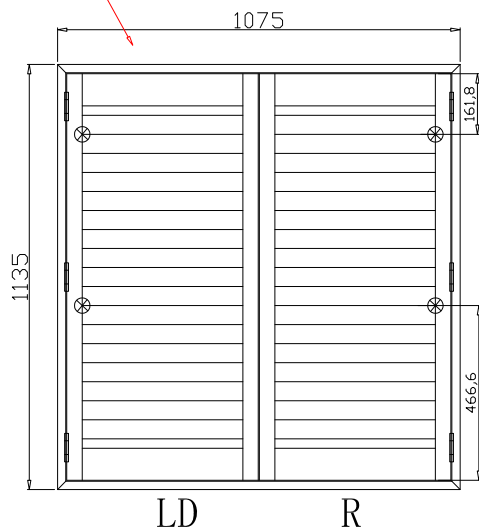

4

14

NOTES:

Shutter Color: Super White 001(覆盖色)

Hinges Color: White(白色)

Qty(数量): 1

Material(材质): Balmoral Pine Wood(松木)

Configuration(窗扇结构): LD-R,IN, 4Side, 41.3mm Astrigal, Deep Plain L Frame 60mm

Tilt rod type(拉杆类型): Easy tilt rod(齿条拉杆)

Louvre Quantity(叶片数量): 36

Louvre Size(叶片尺寸): 427mm

Rail Size(上下板尺寸): 478.7mm

窗扇左压右，左扇先打开

Order No(订单号):HIND James Elliot

Item(序号): 3

Room(房间号): FRONT LEFT

Louvre Size(叶片类型): 64mm