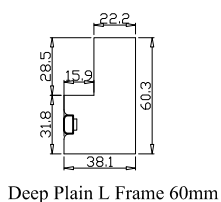

Tilt rod type(拉杆类型): Easy tilt rod(齿条拉杆)

Louvre Quantity(叶片数量): 36

Louvre Size(叶片尺寸): 424.5mm

Rail Size(上下板尺寸): 476.2mm

窗扇左压右，左扇先打开

Order No(订单号):HIND James Elliot

Item(序号): 1

Room(房间号):rear left

Louvre Size(叶片类型): 64mm

NOTES:

Shutter Color: Super White 001(覆盖色)

Hinges Color: White(白色)

Qty(数量): 1

Material(材质): Balmoral Pine Wood(松木)

Configuration(窗扇结构): L-DR,IN, 4Side, 41.3mm Astrigal, Deep Plain L Frame 60mm

Tilt rod type(拉杆类型): Easy tilt rod(齿条拉杆)

Louvre Quantity(叶片数量): 36

Louvre Size(叶片尺寸): 424.5mm

Rail Size(上下板尺寸): 476.2mm

Order No(订单号):HIND James Elliot

Item(序号): 2

Room(房间号):REAR RT

Louvre Size(叶片类型): 64mm

Rail Size(上下板尺寸): 478.7mm

窗扇左压右，左扇先打开

Order No(订单号):HIND James Elliot

Item(序号): 3

Room(房间号): FRONT LEFT

Louvre Size(叶片类型): 64mm

Deep Plain L Frame 60mm