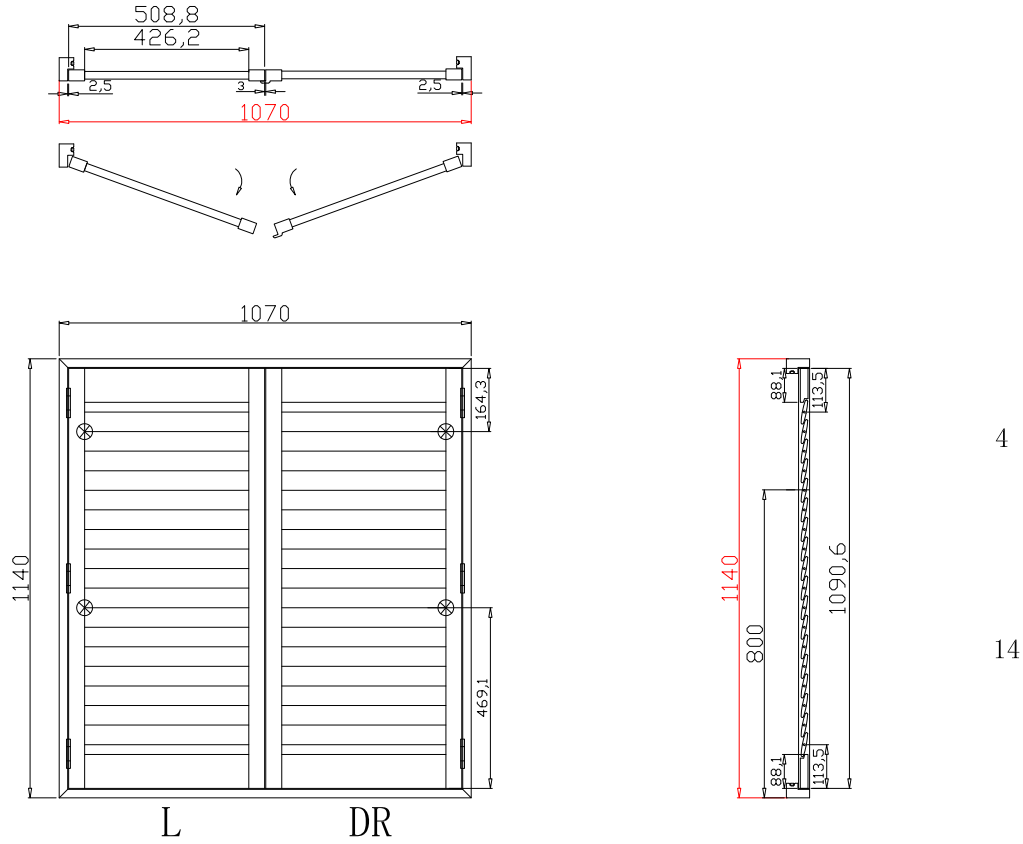

Tilt rod type(拉杆类型): Easy tilt rod(齿条拉杆)

Louvre Quantity(叶片数量): 36

Louvre Size(叶片尺寸): 424.5mm

Rail Size(上下板尺寸): 476.2mm

窗扇左压右，左扇先打开

Order No(订单号):HIND James Elliot

Item(序号): 1

Room(房间号):rear left

Louvre Size(叶片类型): 64mm

NOTES:

Shutter Color: Super White 001(覆盖色)

Hinges Color: White(白色)

Qty(数量): 1

Material(材质): Balmoral Pine Wood(松木)

Configuration(窗扇结构): L-DR,IN, 4Side, 41.3mm Astrigal, Deep Plain L Frame 60mm

Tilt rod type(拉杆类型): Easy tilt rod(齿条拉杆)

Louvre Quantity(叶片数量): 36

Louvre Size(叶片尺寸): 424.5mm

Rail Size(上下板尺寸): 476.2mm

Order No(订单号):HIND James Elliot

Item(序号): 2

Room(房间号):REAR RT

Louvre Size(叶片类型): 64mm

Rail Size(上下板尺寸): 478.7mm

窗扇左压右，左扇先打开

Order No(订单号):HIND James Elliot

Item(序号): 3

Room(房间号): FRONT LEFT

Louvre Size(叶片类型): 64mm

Deep Plain L Frame 60mm