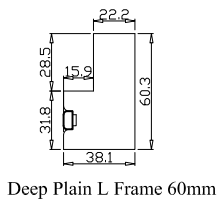

Tilt rod type(拉杆类型): Easy tilt rod(齿条拉杆)

Louvre Quantity(叶片数量): 36

Louvre Size(叶片尺寸): 424.5mm

Rail Size(上下板尺寸): 476.2mm

Order No(订单号):HIND James Elliot

Item(序号): 2

Room(房间号):REAR RT

Louvre Size(叶片类型): 64mm

Material(材质): Balmoral Pine Wood(松木)

Configuration(窗扇结构): LD-R,IN, 4Side, 41.3mm Astrigal, Deep Plain L Frame 60mm

Tilt rod type(拉杆类型): Easy tilt rod(齿条拉杆)

Louvre Quantity(叶片数量): 36

Louvre Size(叶片尺寸): 427mm

Rail Size(上下板尺寸): 478.7mm

窗扇左压右，左扇先打开

Order No(订单号):HIND James Elliot

Item(序号): 3

Room(房间号): FRONT LEFT

Louvre Size(叶片类型): 64mm

Deep Plain L Frame 60mm