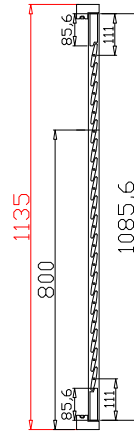

4

14

NOTES:

Shutter Color: Super White 001(覆盖色)

Hinges Color: White(白色)

Qty(数量): 1

Material(材质): Balmoral Pine Wood(松木)

Configuration(窗扇结构): LD-R,IN, 4Side, 41.3mm Astrigal, Deep Plain L Frame 60mm

Tilt rod type(拉杆类型): Easy tilt rod(齿条拉杆)

Louvre Quantity(叶片数量): 36

Louvre Size(叶片尺寸): 427mm

Rail Size(上下板尺寸): 478.7mm

窗扇左压右，左扇先打开

Order No(订单号):HIND James Elliot

Item(序号): 3

Room(房间号): FRONT LEFT

Louvre Size(叶片类型): 64mm