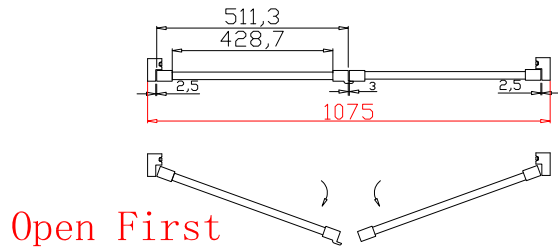

4

14

NOTES:

Shutter Color: Super White 001(覆盖色)

Hinges Color: White(白色)

Qty(数量): 1

Material(材质): Balmoral Pine Wood(松木)

Configuration(窗扇结构): LD-R,IN, 4Side, 41.3mm Astrigal, Deep Plain L Frame 60mm

Tilt rod type(拉杆类型): Easy tilt rod(齿条拉杆)

Louvre Quantity(叶片数量): 36

Louvre Size(叶片尺寸): 427mm

Rail Size(上下板尺寸): 478.7mm

窗扇左压右，左扇先打开

Order No(订单号):HIND James Elliot

Item(序号): 3

Room(房间号): FRONT LEFT

Louvre Size(叶片类型): 64mm