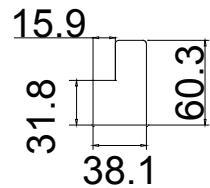

L L R L R

NOTES:

Shutter Color: 001 Super White  
 Hinges Color: Stainless Steel (不锈钢)  
 Qty (数量): 1  
 Material (材质): Highgrove (PVC)  
 Configuration (窗扇结构): L-DL-DR-DR, IN, 4side, Astrigal Stile 41.3mm, Medium L Frame PVC  
 Tilt rod type (拉杆类型): Easy tilt System  
 Louvre Quantity (叶片数量): 48  
 Louvre Size (叶片尺寸): 342.0mm  
 Rail Size (上下板尺寸): 370.0mm

Order No (订单号): CGS Jackie And Denis Daley 2  
 Item (序号): 1  
 Room (房间号): Kitchen  
 Louvre Size (叶片类型): 76mm

Medium L Frame PVC

76mm