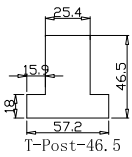

3

11

NOTES:

Shutter Color: Anthracite Grey 7016(覆盖色) Order No(订单号):STO Geraldine
 Hinges Color: Stainless Steel(不锈钢合页) Item(序号): 1
 Qty(数量): 1 Room(房间号):bed
 Material(材质): Balmoral Pine Wood(松木) Louvre Size(叶片类型): 89mm
 Configuration(窗扇结构): LTRTR,IN, 4Side, 41.3mm Butt, Deep Plain L Frame 60mm
 Tilt rod type(拉杆类型): Easy tilt rod(齿条拉杆)
 Louvre Quantity(叶片数量): 14,14,14
 Louvre Size(叶片尺寸): 455.8mm,505.3mm,450.8mm
 Rail Size(上下板尺寸): 507.5mm,557mm,502.5mm

3

11

NOTES:

Shutter Color: Anthracite Grey 7016(覆盖色) Order No(订单号):STO Geraldine
 Hinges Color: Stainless Steel(不锈钢合页) Item(序号): 2
 Qty(数量): 1 Room(房间号):bed
 Material(材质): Balmoral Pine Wood(松木) Louvre Size(叶片类型): 89mm
 Configuration(窗扇结构): LTL-DRTR,IN, 4Side, 41.3mm Astrigal, Deep Plain L Frame 60mm
 Tilt rod type(拉杆类型): Easy tilt rod(齿条拉杆)
 Louvre Quantity(叶片数量): 14,28,14
 Louvre Size(叶片尺寸): 485.8mm,489mm,470.8mm
 Rail Size(上下板尺寸): 537.5mm,540.7mm,522.5mm