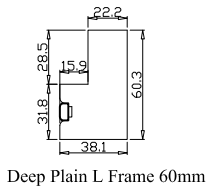

3

11

NOTES:

Shutter Color: Anthracite Grey 7016(覆盖色) Order No(订单号):STO Geraldine
 Hinges Color: Stainless Steel(不锈钢合页) Item(序号): 1
 Qty(数量): 1 Room(房间号):bed
 Material(材质): Balmoral Pine Wood(松木) Louvre Size(叶片类型): 89mm
 Configuration(窗扇结构): LTRTR,IN, 4Side, 41.3mm Butt, Deep Plain L Frame 60mm
 Tilt rod type(拉杆类型): Easy tilt rod(齿条拉杆)
 Louvre Quantity(叶片数量): 14,14,14
 Louvre Size(叶片尺寸): 455.8mm,505.3mm,450.8mm
 Rail Size(上下板尺寸): 507.5mm,557mm,502.5mm

3

11

NOTES:

Shutter Color: Anthracite Grey 7016(覆盖色) Order No(订单号):STO Geraldine
 Hinges Color: Stainless Steel(不锈钢合页) Item(序号): 2
 Qty(数量): 1 Room(房间号):bed
 Material(材质): Balmoral Pine Wood(松木) Louvre Size(叶片类型): 89mm
 Configuration(窗扇结构): LTL-DRTR,IN, 4Side, 41.3mm Astrigal, Deep Plain L Frame 60mm
 Tilt rod type(拉杆类型): Easy tilt rod(齿条拉杆)
 Louvre Quantity(叶片数量): 14,28,14
 Louvre Size(叶片尺寸): 485.8mm,489mm,470.8mm
 Rail Size(上下板尺寸): 537.5mm,540.7mm,522.5mm