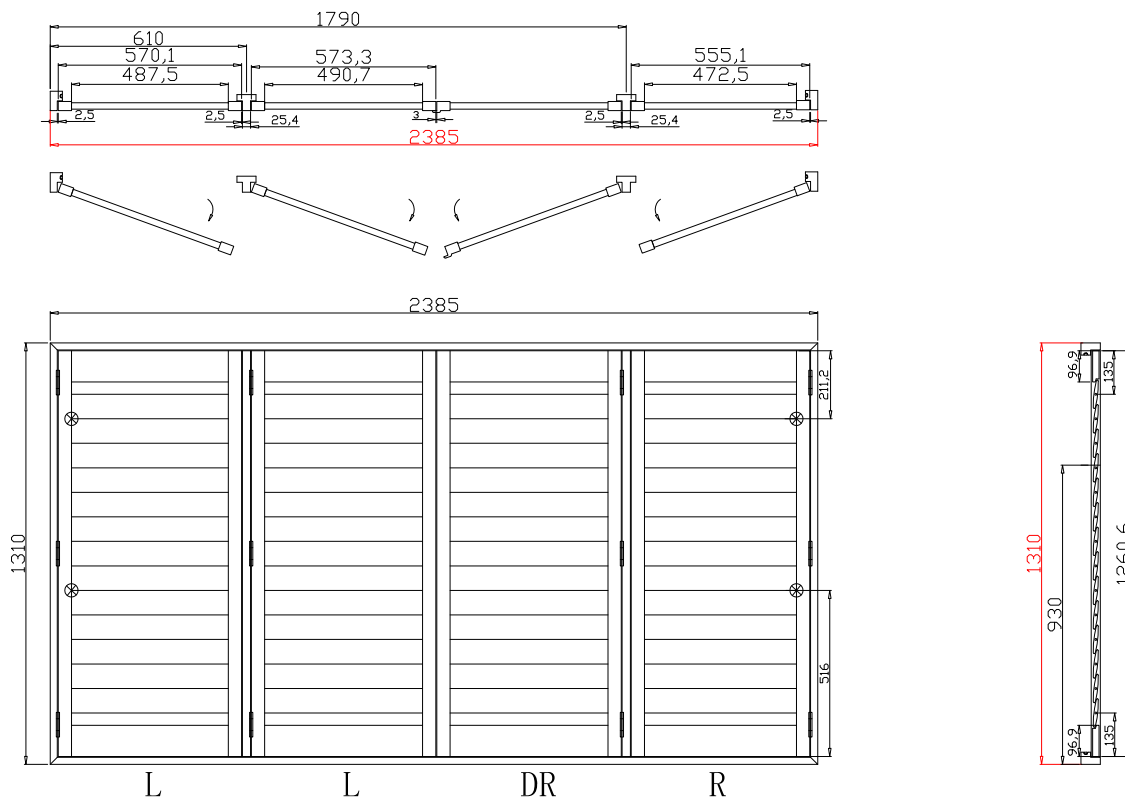

3

11

NOTES:

Shutter Color: Anthracite Grey 7016(覆盖色) Order No(订单号):STO Geraldine
 Hinges Color: Stainless Steel(不锈钢合页) Item(序号): 1
 Qty(数量): 1 Room(房间号):bed
 Material(材质): Balmoral Pine Wood(松木) Louvre Size(叶片类型): 89mm
 Configuration(窗扇结构): LTRTR,IN, 4Side, 41.3mm Butt, Deep Plain L Frame 60mm
 Tilt rod type(拉杆类型): Easy tilt rod(齿条拉杆)
 Louvre Quantity(叶片数量): 14,14,14
 Louvre Size(叶片尺寸): 455.8mm,505.3mm,450.8mm
 Rail Size(上下板尺寸): 507.5mm,557mm,502.5mm

3

11

NOTES:

Shutter Color: Anthracite Grey 7016(覆盖色) Order No(订单号):STO Geraldine
 Hinges Color: Stainless Steel(不锈钢合页) Item(序号): 2
 Qty(数量): 1 Room(房间号):bed
 Material(材质): Balmoral Pine Wood(松木) Louvre Size(叶片类型): 89mm
 Configuration(窗扇结构): LTL-DRTR,IN, 4Side, 41.3mm Astrigal, Deep Plain L Frame 60mm
 Tilt rod type(拉杆类型): Easy tilt rod(齿条拉杆)
 Louvre Quantity(叶片数量): 14,28,14
 Louvre Size(叶片尺寸): 485.8mm,489mm,470.8mm
 Rail Size(上下板尺寸): 537.5mm,540.7mm,522.5mm