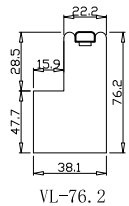

Configuration(窗扇结构): L,IN, 4Side, 41.3mm Butt, 76mm Vintage L

Tilt rod type(拉杆类型): Easy tilt rod(齿条拉杆)

Louvre Quantity(叶片数量): 26

Louvre Size(叶片尺寸): 376.3mm

Rail Size(上下板尺寸): 428mm

Order No(订单号):SUS 14 Morrish

Item(序号): 1

Room(房间号): GF Bed L

Louvre Size(叶片类型): 76mm

VL-76.2

13

13

NOTES:

Shutter Color:001 Super White(覆盖色)

Louvre Size(叶片尺寸): 340.7mm

Rail Size(上下板尺寸): 392.4mm

Order No(订单号):SUS 14 Morrish

Item(序号): 2

Room(房间号): GF Bed C

Louvre Size(叶片类型): 76mm

R

13

Tilt rod type(拉杆类型): Easy tilt rod(齿条拉杆)

Louvre Quantity(叶片数量): 26

Louvre Size(叶片尺寸): 376.3mm

Rail Size(上下板尺寸): 428mm

Order No(订单号):SUS 14 Morrish

Item(序号): 3

Room(房间号): GF Bed R

Louvre Size(叶片类型): 76mm