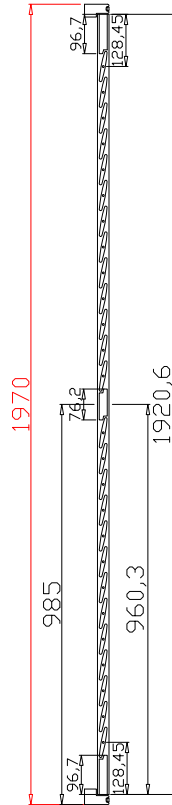

13

13

NOTES:

Shutter Color:001 Super White(覆盖色)

Hinges Color:White(白色)

Qty(数量): 1

Material(材质): Balmoral Pine Wood(松木)

Configuration(窗扇结构): L,IN, 4Side, 41.3mm Butt, 76mm Vintage L

Tilt rod type(拉杆类型): Easy tilt rod(齿条拉杆)

Louvre Quantity(叶片数量): 26

Louvre Size(叶片尺寸): 376.3mm

Rail Size(上下板尺寸): 428mm

Order No(订单号):SUS 14 Morrish

Item(序号): 1

Room(房间号): GF Bed L

Louvre Size(叶片类型): 76mm