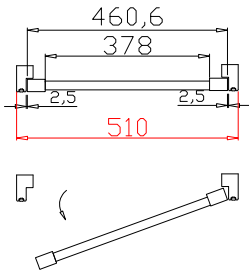

Configuration(窗扇结构): L,IN, 4Side, 41.3mm Butt, 76mm Vintage L

Tilt rod type(拉杆类型): Easy tilt rod(齿条拉杆)

Louvre Quantity(叶片数量): 26

Louvre Size(叶片尺寸): 376.3mm

Rail Size(上下板尺寸): 428mm

Order No(订单号):SUS 14 Morrish

Louvre Size(叶片尺寸): 340.7mm

Rail Size(上下板尺寸): 392.4mm

Order No(订单号):SUS 14 Morrish

Item(序号): 2

Room(房间号): GF Bed C

Louvre Size(叶片类型): 76mm

R

13

Tilt rod type(拉杆类型): Easy tilt rod(齿条拉杆)

Louvre Quantity(叶片数量): 26

Louvre Size(叶片尺寸): 376.3mm

Rail Size(上下板尺寸): 428mm

Order No(订单号):SUS 14 Morrish

Item(序号): 3

Room(房间号): GF Bed R

Louvre Size(叶片类型): 76mm