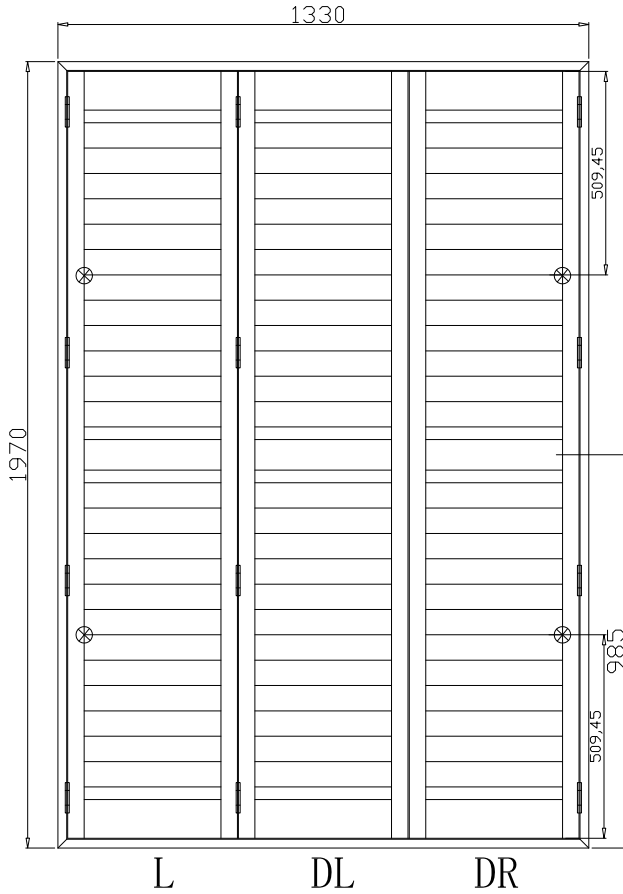

Configuration(窗扇结构): L,IN, 4Side, 41.3mm Butt, 76mm Vintage L

Tilt rod type(拉杆类型): Easy tilt rod(齿条拉杆)

Louvre Quantity(叶片数量): 26

Louvre Size(叶片尺寸): 376.3mm

Rail Size(上下板尺寸): 428mm

Order No(订单号):SUS 14 Morrish

Item(序号): 1

Room(房间号): GF Bed L

Louvre Size(叶片类型): 76mm

VL-76.2

13

13

NOTES:

Shutter Color:001 Super White(覆盖色)

Louvre Size(叶片尺寸): 340.7mm

Rail Size(上下板尺寸): 392.4mm

Order No(订单号):SUS 14 Morrish

Item(序号): 2

Room(房间号): GF Bed C

Louvre Size(叶片类型): 76mm

R

13

Tilt rod type(拉杆类型): Easy tilt rod(齿条拉杆)

Louvre Quantity(叶片数量): 26

Louvre Size(叶片尺寸): 376.3mm

Rail Size(上下板尺寸): 428mm

Order No(订单号):SUS 14 Morrish

Item(序号): 3

Room(房间号): GF Bed R

Louvre Size(叶片类型): 76mm