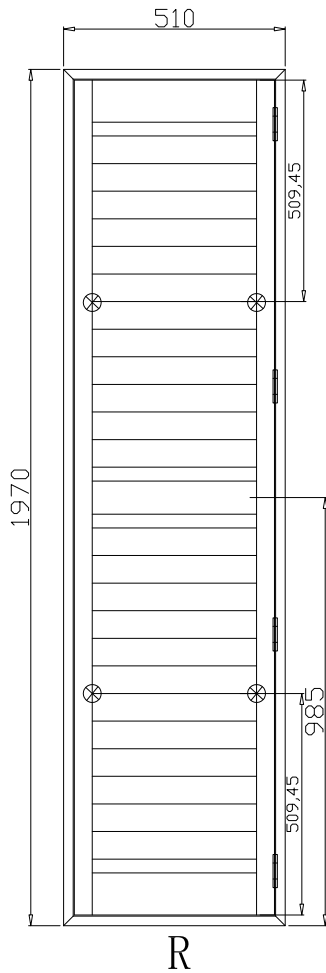

Configuration(窗扇结构): L,IN, 4Side, 41.3mm Butt, 76mm Vintage L

Tilt rod type(拉杆类型): Easy tilt rod(齿条拉杆)

Louvre Quantity(叶片数量): 26

Louvre Size(叶片尺寸): 376.3mm

Rail Size(上下板尺寸): 428mm

Order No(订单号):SUS 14 Morrish

Louvre Size(叶片尺寸): 340.7mm

Rail Size(上下板尺寸): 392.4mm

Order No(订单号):SUS 14 Morrish

Item(序号): 2

Room(房间号): GF Bed C

Louvre Size(叶片类型): 76mm

R

13

Tilt rod type(拉杆类型): Easy tilt rod(齿条拉杆)

Louvre Quantity(叶片数量): 26

Louvre Size(叶片尺寸): 376.3mm

Rail Size(上下板尺寸): 428mm

Order No(订单号):SUS 14 Morrish

Item(序号): 3

Room(房间号): GF Bed R

Louvre Size(叶片类型): 76mm