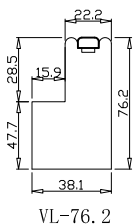

NOTES:

VL-76.2

Shutter Color:001 Super White(覆盖色)

Hinges Color:White(白色)

Qty(数量): 1

Material(材质): Balmoral Pine Wood(松木)

Configuration(窗扇结构): R,IN, 4Side, 41.3mm Butt, 76mm Vintage L

Tilt rod type(拉杆类型): Easy tilt rod(齿条拉杆)

Louvre Quantity(叶片数量): 26

Louvre Size(叶片尺寸): 376.3mm

Rail Size(上下板尺寸): 428mm

Order No(订单号):SUS 14 Morrish

Item(序号): 3

Room(房间号): GF Bed R

Louvre Size(叶片类型): 76mm