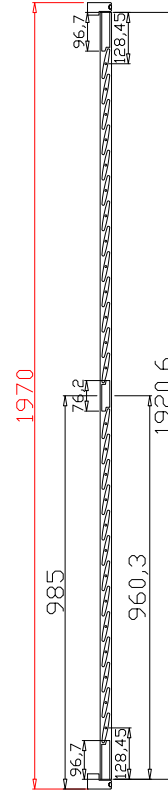

Configuration(窗扇结构): L,IN, 4Side, 41.3mm Butt, 76mm Vintage L

Tilt rod type(拉杆类型): Easy tilt rod(齿条拉杆)

Louvre Quantity(叶片数量): 26

Louvre Size(叶片尺寸): 376.3mm

Rail Size(上下板尺寸): 428mm

Order No(订单号):SUS 14 Morrish

Item(序号): 1

Room(房间号): GF Bed L

Louvre Size(叶片类型): 76mm

VL-76.2

13

13

NOTES:

Shutter Color:001 Super White(覆盖色)

Louvre Size(叶片尺寸): 340.7mm

Rail Size(上下板尺寸): 392.4mm

Order No(订单号):SUS 14 Morrish

Item(序号): 2

Room(房间号): GF Bed C

Louvre Size(叶片类型): 76mm

R

13

Tilt rod type(拉杆类型): Easy tilt rod(齿条拉杆)

Louvre Quantity(叶片数量): 26

Louvre Size(叶片尺寸): 376.3mm

Rail Size(上下板尺寸): 428mm

Order No(订单号):SUS 14 Morrish

Item(序号): 3

Room(房间号): GF Bed R

Louvre Size(叶片类型): 76mm