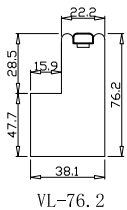

Configuration(窗扇结构): L,IN, 4Side, 41.3mm Butt, 76mm Vintage L

Tilt rod type(拉杆类型): Easy tilt rod(齿条拉杆)

Louvre Quantity(叶片数量): 26

Louvre Size(叶片尺寸): 376.3mm

Rail Size(上下板尺寸): 428mm

Order No(订单号):SUS 14 Morrish

Item(序号): 1

Room(房间号): GF Bed L

Louvre Size(叶片类型): 76mm

VL-76.2

13

13

NOTES:

Shutter Color:001 Super White(覆盖色)

Louvre Size(叶片尺寸): 340.7mm

Rail Size(上下板尺寸): 392.4mm

Order No(订单号):SUS 14 Morrish

Item(序号): 2

Room(房间号): GF Bed C

Louvre Size(叶片类型): 76mm

R

13

Tilt rod type(拉杆类型): Easy tilt rod(齿条拉杆)

Louvre Quantity(叶片数量): 26

Louvre Size(叶片尺寸): 376.3mm

Rail Size(上下板尺寸): 428mm

Order No(订单号):SUS 14 Morrish

Item(序号): 3

Room(房间号): GF Bed R

Louvre Size(叶片类型): 76mm