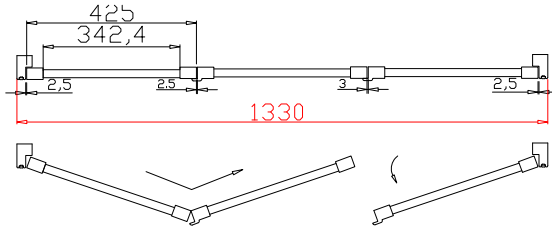

Configuration(窗扇结构): L,IN, 4Side, 41.3mm Butt, 76mm Vintage L

Tilt rod type(拉杆类型): Easy tilt rod(齿条拉杆)

Louvre Quantity(叶片数量): 26

Louvre Size(叶片尺寸): 376.3mm

Rail Size(上下板尺寸): 428mm

Order No(订单号):SUS 14 Morrish

Item(序号): 1

Room(房间号): GF Bed L

Louvre Size(叶片类型): 76mm

VL-76.2

13

13

NOTES:

Shutter Color:001 Super White(覆盖色)

Louvre Size(叶片尺寸): 340.7mm

Rail Size(上下板尺寸): 392.4mm

Order No(订单号):SUS 14 Morrish

Item(序号): 2

Room(房间号): GF Bed C

Louvre Size(叶片类型): 76mm

R

13

Tilt rod type(拉杆类型): Easy tilt rod(齿条拉杆)

Louvre Quantity(叶片数量): 26

Louvre Size(叶片尺寸): 376.3mm

Rail Size(上下板尺寸): 428mm

Order No(订单号):SUS 14 Morrish

Item(序号): 3

Room(房间号): GF Bed R

Louvre Size(叶片类型): 76mm