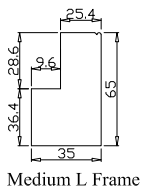

Medium L Frame

NOTES:

Shutter Color: Timeless White(覆盖色)

Hinges Color: Stainless steel(不锈钢合页)

Qty(数量): 1

Material(材质): PVC

Configuration(窗扇结构): RDR, IN, 4Side, 50.8mm Astrigal(beaded珠状), Medium L Frame

Tilt rod type(拉杆类型): Easy tilt rod(齿条拉杆)

Louvre Quantity (叶片数量) : 50

Louvre Size (叶片尺寸): 257.55mm

Rail Size(上下板尺寸): 284.25mm

Order No(订单号): SUS 12 Hamilton

Item(序号): 1

Room(房间号): bathroom

Louvre Size(叶片类型): 64mm