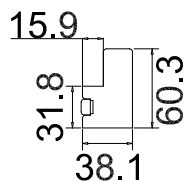

Tilt rod type (拉杆类型): Easy tilt System

Louvre Quantity (叶片数量): 16/16/16

Louvre Size (叶片尺寸): 470.6mm, 475.1mm, 455.6mm

Rail Size (上下板尺寸): 522.1mm, 526.6mm, 507.1mm

Order No (订单号): JPK Webb

Item (序号): 3

Room (房间号): Front Left Bed

Configuration(窗扇结构): L-DR, IN, 4side, Astrigal Stile 41.3mm, Deep Plain L Frame 60mm

Tilt rod type(拉杆类型): Easy tilt System

Louvre Quantity(叶片数量): 32

Louvre Size(叶片尺寸): 483.5mm

Rail Size(上下板尺寸): 535.0mm

Order No(订单号): JPK Webb

Item(序号): 4

Room(房间号): Front Right Bed

Louvre Size(叶片类型): 63mm

Deep Plain L Frame 60mm

Deep Plain L Frame 60mm

T POST

L T R T R

NOTES:

Louvre Quantity(叶片数量): 16/16/16

Louvre Size(叶片尺寸): 470.6mm, 480.1mm, 448.6mm

Rail Size(上下板尺寸): 522.1mm, 531.6mm, 500.1mm

Order No(订单号): JPK Webb

Item(序号): 5

Room(房间号): Rear Bed

Louvre Size(叶片类型): 64mm