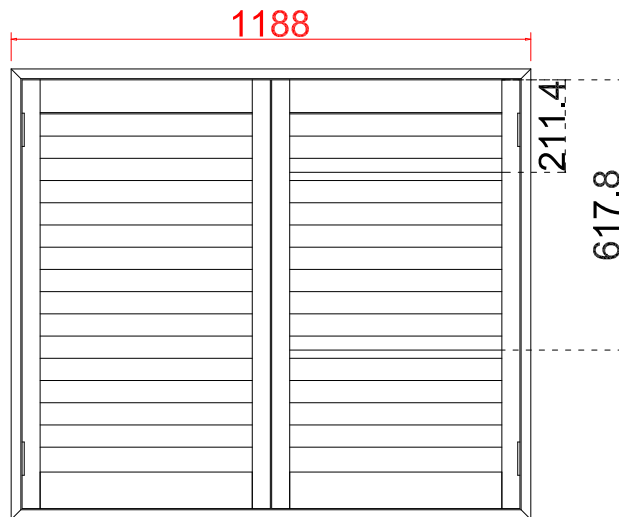

Tilt rod type (拉杆类型): Easy tilt System

Louvre Quantity (叶片数量): 16/16/16

Louvre Size (叶片尺寸): 470.6mm, 475.1mm, 455.6mm

Rail Size (上下板尺寸): 522.1mm, 526.6mm, 507.1mm

Order No (订单号): JPK Webb

Item (序号): 3

Room (房间号): Front Left Bed

Louvre Size (叶片类型): 64mm

L R

32

NOTES:

Shutter Color: 002 Wevet

Hinges Color: White

Qty(数量): 1

Material(材质): Balmoral Pine Wood (松木)

Configuration(窗扇结构): L-DR, IN, 4side, Astrigal Stile 41.3mm, Deep Plain L Frame 60mm

Tilt rod type(拉杆类型): Easy tilt System

Louvre Quantity(叶片数量): 32

Louvre Size(叶片尺寸): 483.5mm

Rail Size(上下板尺寸): 535.0mm

Order No(订单号): JPK Webb

Louvre Quantity(叶片数量): 16/16/16

Louvre Size(叶片尺寸): 470.6mm, 480.1mm, 448.6mm

Rail Size(上下板尺寸): 522.1mm, 531.6mm, 500.1mm

Order No(订单号): JPK Webb

Item(序号): 5

Room(房间号): Rear Bed

Louvre Size(叶片类型): 64mm