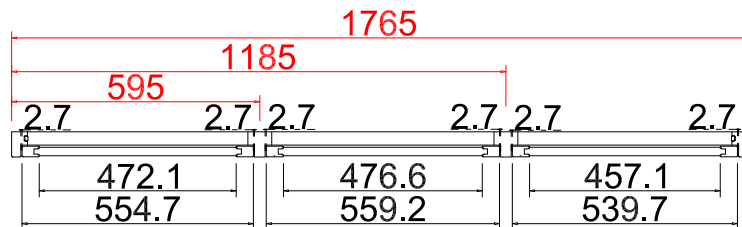

Louvre Size (叶片尺寸): 484.5mm

Rail Size (上下板尺寸): 536.0mm

Order No (订单号): JPK Webb

Item (序号): 2

Room (房间号): Landing

Louvre Size (叶片类型): 63mm

L T R T R

48

Deep Plain L Frame 60mm

T POST

NOTES:

Shutter Color: 002 Wevet

Hinges Color: White

Qty (数量): 1

Material (材质): Balmoral Pine Wood (松木)

Configuration (窗扇结构): LTRTR, IN, 4side, Butt Stile 41.3mm, Deep Plain L Frame 60mm

Tilt rod type (拉杆类型): Easy tilt System

Louvre Quantity (叶片数量): 16/16/16

Louvre Size (叶片尺寸): 470.6mm, 475.1mm, 455.6mm

Rail Size (上下板尺寸): 522.1mm, 526.6mm, 507.1mm

Order No (订单号): JPK Webb

Item (序号): 3

Room (房间号): Front Left Bed

Configuration(窗扇结构): L-DR, IN, 4side, Astrigal Stile 41.3mm, Deep Plain L Frame 60mm

Tilt rod type(拉杆类型): Easy tilt System

Louvre Quantity(叶片数量): 32

Louvre Size(叶片尺寸): 483.5mm

Rail Size(上下板尺寸): 535.0mm

Order No(订单号): JPK Webb