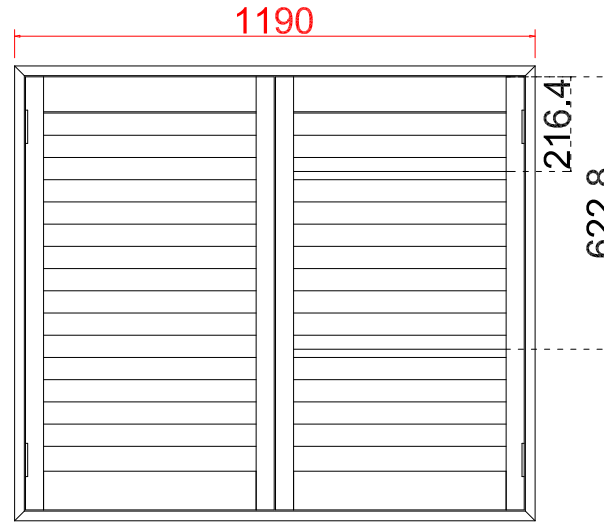

L T L R T R
NOTES:
 Shutter Color: 002 Wevet
 Hinges Color: White
 Qty (数量): 1
 Material (材质): Balmoral Pine Wood (松木)
 Configuration (窗扇结构): LTL-DRTR, IN, 4side, Astrigal Stile 41.3mm, Deep Plain L Frame 60mm
 Tilt rod type (拉杆类型): Easy tilt System
 Louvre Quantity (叶片数量): 25/50/25
 Louvre Size (叶片尺寸): 485.6mm, 474mm, 457.6mm
 Rail Size (上下板尺寸): 537.1mm, 525.5mm, 509.1mm

Order No (订单号): JPK Webb
 Item (序号): 1
 Room (房间号): Lounge
 Louvre Size (叶片类型): 63mm

100

L

R

32

Deep Plain L Frame 60mm

NOTES:

Shutter Color: 002 Wevet

Louvre Size (叶片尺寸): 484.5mm

Rail Size (上下板尺寸): 536.0mm

Order No (订单号): JPK Webb

Item (序号): 2

Room (房间号): Landing

Louvre Size (叶片类型): 63mm

L T R T R

48

Tilt rod type (拉杆类型): Easy tilt System

Louvre Quantity (叶片数量): 16/16/16

Louvre Size (叶片尺寸): 470.6mm, 475.1mm, 455.6mm

Rail Size (上下板尺寸): 522.1mm, 526.6mm, 507.1mm

Order No (订单号): JPK Webb

Item (序号): 3

Room (房间号): Front Left Bed