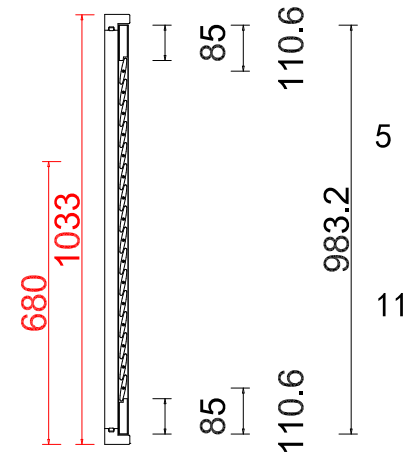

Tilt rod type (拉杆类型): Easy tilt System

Louvre Quantity (叶片数量): 16/16/16

Louvre Size (叶片尺寸): 470.6mm, 475.1mm, 455.6mm

Rail Size (上下板尺寸): 522.1mm, 526.6mm, 507.1mm

Order No (订单号): JPK Webb

Item (序号): 3

Room (房间号): Front Left Bed

Configuration(窗扇结构): L-DR, IN, 4side, Astrigal Stile 41.3mm, Deep Plain L Frame 60mm

Tilt rod type(拉杆类型): Easy tilt System

Louvre Quantity(叶片数量): 32

Louvre Size(叶片尺寸): 483.5mm

Rail Size(上下板尺寸): 535.0mm

Order No(订单号): JPK Webb

Item(序号): 4

Room(房间号): Front Right Bed

Louvre Size(叶片类型): 63mm

Deep Plain L Frame 60mm

Deep Plain L Frame 60mm

T POST

L T R T R

NOTES:

Louvre Quantity(叶片数量): 16/16/16

Louvre Size(叶片尺寸): 470.6mm, 480.1mm, 448.6mm

Rail Size(上下板尺寸): 522.1mm, 531.6mm, 500.1mm

Order No(订单号): JPK Webb

Item(序号): 5

Room(房间号): Rear Bed

Louvre Size(叶片类型): 64mm