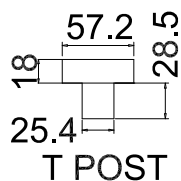

T POST

NOTES:

Shutter Color: 002 Wevet

Hinges Color: White

Qty (数量): 1

Material (材质): Balmoral Pine Wood (松木)

Configuration (窗扇结构): LTRTR, IN, 4side, Butt Stile 41.3mm, Deep Plain L Frame 60mm

Tilt rod type (拉杆类型): Easy tilt System

Louvre Quantity (叶片数量): 16/16/16

Louvre Size (叶片尺寸): 470.6mm, 475.1mm, 455.6mm

Rail Size (上下板尺寸): 522.1mm, 526.6mm, 507.1mm

Order No (订单号): JPK Webb

Item (序号): 3

Room (房间号): Front Left Bed

Louvre Size (叶片类型): 64mm