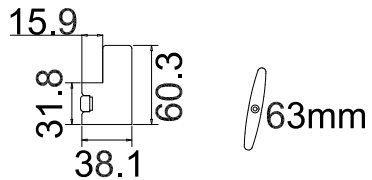

Order No (订单号): JPK Webb
 Item (序号): 1
 Room (房间号): Lounge
 Louvre Size (叶片类型): 63mm

100

L

R

32

Deep Plain L Frame 60mm

NOTES:

Shutter Color: 002 Wevet

Louvre Size (叶片尺寸): 484.5mm

Rail Size (上下板尺寸): 536.0mm

Order No (订单号): JPK Webb

Item (序号): 2

Room (房间号): Landing

Louvre Size (叶片类型): 63mm

L T R T R

48

Tilt rod type (拉杆类型): Easy tilt System

Louvre Quantity (叶片数量): 16/16/16

Louvre Size (叶片尺寸): 470.6mm, 475.1mm, 455.6mm

Rail Size (上下板尺寸): 522.1mm, 526.6mm, 507.1mm

Order No (订单号): JPK Webb

Item (序号): 3

Room (房间号): Front Left Bed

Louvre Quantity(叶片数量): 16/16/16

Louvre Size(叶片尺寸): 470.6mm, 480.1mm, 448.6mm

Rail Size(上下板尺寸): 522.1mm, 531.6mm, 500.1mm

Order No(订单号): JPK Webb

Item(序号): 5

Room(房间号): Rear Bed

Louvre Size(叶片类型): 64mm