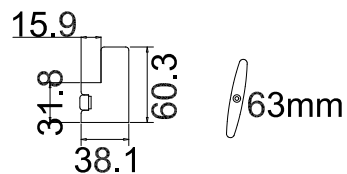

Louvre Size (叶片尺寸): 484.5mm

Rail Size (上下板尺寸): 536.0mm

Order No (订单号): JPK Webb

Item (序号): 2

Room (房间号): Landing

Louvre Size (叶片类型): 63mm

L T R T R

48

Deep Plain L Frame 60mm

T POST

NOTES:

Shutter Color: 002 Wevet

Hinges Color: White

Qty (数量): 1

Material (材质): Balmoral Pine Wood (松木)

Configuration (窗扇结构): LTRTR, IN, 4side, Butt Stile 41.3mm, Deep Plain L Frame 60mm

Tilt rod type (拉杆类型): Easy tilt System

Louvre Quantity (叶片数量): 16/16/16

Louvre Size (叶片尺寸): 470.6mm, 475.1mm, 455.6mm

Rail Size (上下板尺寸): 522.1mm, 526.6mm, 507.1mm

Order No (订单号): JPK Webb

Item (序号): 3

Room (房间号): Front Left Bed

Configuration(窗扇结构): L-DR, IN, 4side, Astrigal Stile 41.3mm, Deep Plain L Frame 60mm

Tilt rod type(拉杆类型): Easy tilt System

Louvre Quantity(叶片数量): 32

Louvre Size(叶片尺寸): 483.5mm

Rail Size(上下板尺寸): 535.0mm

Order No(订单号): JPK Webb