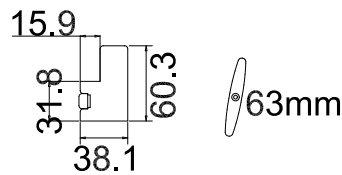

Tilt rod type (拉杆类型): Easy tilt System

Louvre Quantity (叶片数量): 16/16/16

Louvre Size (叶片尺寸): 470.6mm, 475.1mm, 455.6mm

Rail Size (上下板尺寸): 522.1mm, 526.6mm, 507.1mm

Order No (订单号): JPK Webb

Item (序号): 3

Room (房间号): Front Left Bed

Configuration(窗扇结构): L-DR, IN, 4side, Astrigal Stile 41.3mm, Deep Plain L Frame 60mm

Tilt rod type(拉杆类型): Easy tilt System

Louvre Quantity(叶片数量): 32

Louvre Size(叶片尺寸): 483.5mm

Rail Size(上下板尺寸): 535.0mm

Order No(订单号): JPK Webb

Item(序号): 4

Room(房间号): Front Right Bed

Louvre Size(叶片类型): 63mm

Deep Plain L Frame 60mm

Deep Plain L Frame 60mm

T POST

L T R T R

NOTES:

Louvre Quantity(叶片数量): 16/16/16

Louvre Size(叶片尺寸): 470.6mm, 480.1mm, 448.6mm

Rail Size(上下板尺寸): 522.1mm, 531.6mm, 500.1mm

Order No(订单号): JPK Webb

Item(序号): 5

Room(房间号): Rear Bed

Louvre Size(叶片类型): 64mm