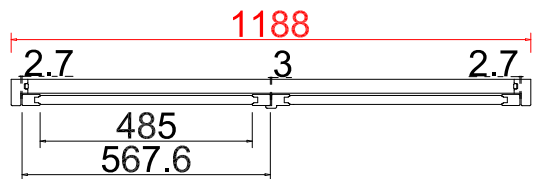

Louvre Size (叶片尺寸): 484.5mm

Rail Size (上下板尺寸): 536.0mm

Order No (订单号): JPK Webb

Item (序号): 2

Room (房间号): Landing

Louvre Size (叶片类型): 63mm

L T R T R

48

Tilt rod type (拉杆类型): Easy tilt System

Louvre Quantity (叶片数量): 16/16/16

Louvre Size (叶片尺寸): 470.6mm, 475.1mm, 455.6mm

Rail Size (上下板尺寸): 522.1mm, 526.6mm, 507.1mm

Order No (订单号): JPK Webb

Item (序号): 3

Room (房间号): Front Left Bed

Louvre Size (叶片类型): 64mm

L R

32

NOTES:

Shutter Color: 002 Wevet

Hinges Color: White

Qty(数量): 1

Material(材质): Balmoral Pine Wood (松木)

Configuration(窗扇结构): L-DR, IN, 4side, Astrigal Stile 41.3mm, Deep Plain L Frame 60mm

Tilt rod type(拉杆类型): Easy tilt System

Louvre Quantity(叶片数量): 32

Louvre Size(叶片尺寸): 483.5mm

Rail Size(上下板尺寸): 535.0mm

Order No(订单号): JPK Webb