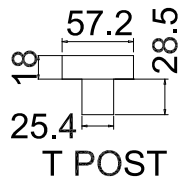

Tilt rod type (拉杆类型): Easy tilt System

Louvre Quantity (叶片数量): 16/16/16

Louvre Size (叶片尺寸): 470.6mm, 475.1mm, 455.6mm

Rail Size (上下板尺寸): 522.1mm, 526.6mm, 507.1mm

Order No (订单号): JPK Webb

Item (序号): 3

Room (房间号): Front Left Bed

Configuration(窗扇结构): L-DR, IN, 4side, Astrigal Stile 41.3mm, Deep Plain L Frame 60mm

Tilt rod type(拉杆类型): Easy tilt System

Louvre Quantity(叶片数量): 32

Louvre Size(叶片尺寸): 483.5mm

Rail Size(上下板尺寸): 535.0mm

Order No(订单号): JPK Webb

Item(序号): 4

Room(房间号): Front Right Bed

Louvre Size(叶片类型): 63mm

Deep Plain L Frame 60mm

Deep Plain L Frame 60mm

T POST

L T R T R

NOTES:

Louvre Quantity(叶片数量): 16/16/16

Louvre Size(叶片尺寸): 470.6mm, 480.1mm, 448.6mm

Rail Size(上下板尺寸): 522.1mm, 531.6mm, 500.1mm

Order No(订单号): JPK Webb

Item(序号): 5

Room(房间号): Rear Bed

Louvre Size(叶片类型): 64mm