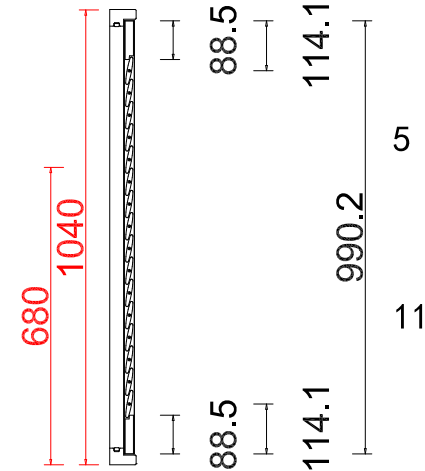

L T L R T R
NOTES:
 Shutter Color: 002 Wevet
 Hinges Color: White
 Qty (数量): 1
 Material (材质): Balmoral Pine Wood (松木)
 Configuration (窗扇结构): LTL-DRTR, IN, 4side, Astrigal Stile 41.3mm, Deep Plain L Frame 60mm
 Tilt rod type (拉杆类型): Easy tilt System
 Louvre Quantity (叶片数量): 25/50/25
 Louvre Size (叶片尺寸): 485.6mm, 474mm, 457.6mm
 Rail Size (上下板尺寸): 537.1mm, 525.5mm, 509.1mm

Order No (订单号): JPK Webb
 Item (序号): 1
 Room (房间号): Lounge
 Louvre Size (叶片类型): 63mm

100

L

R

32

Deep Plain L Frame 60mm

NOTES:

Shutter Color: 002 Wevet

Louvre Size (叶片尺寸): 484.5mm

Rail Size (上下板尺寸): 536.0mm

Order No (订单号): JPK Webb

Item (序号): 2

Room (房间号): Landing

Louvre Size (叶片类型): 63mm

L T R T R

48

Tilt rod type (拉杆类型): Easy tilt System

Louvre Quantity (叶片数量): 16/16/16

Louvre Size (叶片尺寸): 470.6mm, 475.1mm, 455.6mm

Rail Size (上下板尺寸): 522.1mm, 526.6mm, 507.1mm

Order No (订单号): JPK Webb

Item (序号): 3

Room (房间号): Front Left Bed