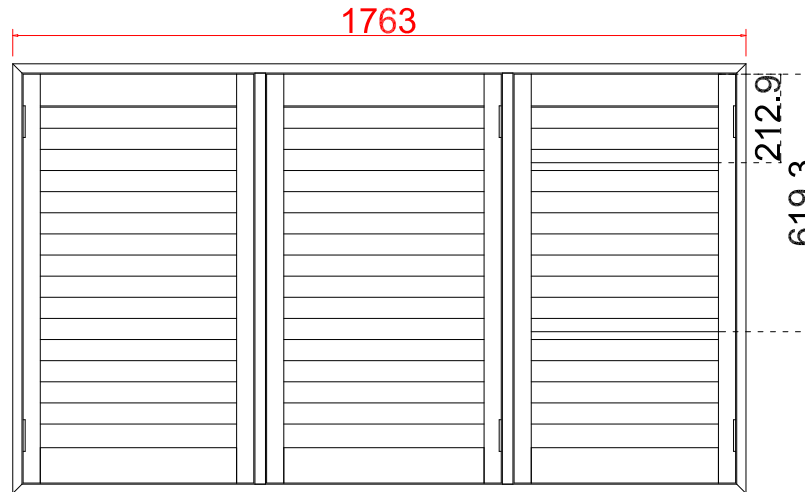

Tilt rod type (拉杆类型): Easy tilt System

Louvre Quantity (叶片数量): 16/16/16

Louvre Size (叶片尺寸): 470.6mm, 475.1mm, 455.6mm

Rail Size (上下板尺寸): 522.1mm, 526.6mm, 507.1mm

Order No (订单号): JPK Webb

Item (序号): 3

Room (房间号): Front Left Bed

Configuration(窗扇结构): L-DR, IN, 4side, Astrigal Stile 41.3mm, Deep Plain L Frame 60mm

Tilt rod type(拉杆类型): Easy tilt System

Louvre Quantity(叶片数量): 32

Louvre Size(叶片尺寸): 483.5mm

Rail Size(上下板尺寸): 535.0mm

Order No(订单号): JPK Webb

Item(序号): 4

Room(房间号): Front Right Bed

Louvre Size(叶片类型): 63mm

Deep Plain L Frame 60mm

Deep Plain L Frame 60mm

T POST

L T R T R

NOTES:

Louvre Quantity(叶片数量): 16/16/16

Louvre Size(叶片尺寸): 470.6mm, 480.1mm, 448.6mm

Rail Size(上下板尺寸): 522.1mm, 531.6mm, 500.1mm

Order No(订单号): JPK Webb

Item(序号): 5

Room(房间号): Rear Bed

Louvre Size(叶片类型): 64mm