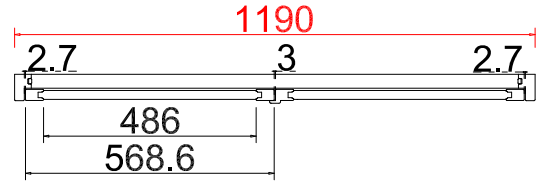

L T L R T R
NOTES:
 Shutter Color: 002 Wevet
 Hinges Color: White
 Qty (数量): 1
 Material (材质): Balmoral Pine Wood (松木)
 Configuration (窗扇结构): LTL-DRTR, IN, 4side, Astrigal Stile 41.3mm, Deep Plain L Frame 60mm
 Tilt rod type (拉杆类型): Easy tilt System
 Louvre Quantity (叶片数量): 25/50/25
 Louvre Size (叶片尺寸): 485.6mm, 474mm, 457.6mm
 Rail Size (上下板尺寸): 537.1mm, 525.5mm, 509.1mm

Order No (订单号): JPK Webb
 Item (序号): 1
 Room (房间号): Lounge
 Louvre Size (叶片类型): 63mm

100

L

R

32

Deep Plain L Frame 60mm

NOTES:

Shutter Color: 002 Wevet

Louvre Size (叶片尺寸): 484.5mm

Rail Size (上下板尺寸): 536.0mm

Order No (订单号): JPK Webb

Item (序号): 2

Room (房间号): Landing

Louvre Size (叶片类型): 63mm

L T R T R

48

Tilt rod type (拉杆类型): Easy tilt System

Louvre Quantity (叶片数量): 16/16/16

Louvre Size (叶片尺寸): 470.6mm, 475.1mm, 455.6mm

Rail Size (上下板尺寸): 522.1mm, 526.6mm, 507.1mm

Order No (订单号): JPK Webb

Item (序号): 3

Room (房间号): Front Left Bed