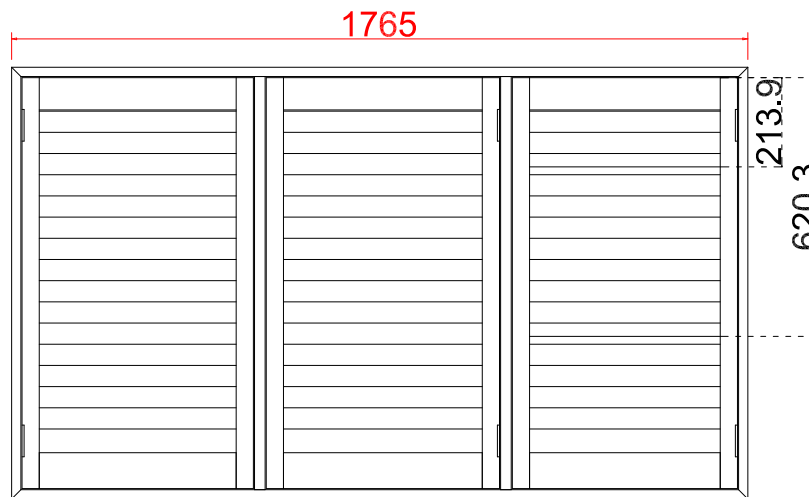

Louvre Size (叶片尺寸): 484.5mm

Rail Size (上下板尺寸): 536.0mm

Order No (订单号): JPK Webb

Item (序号): 2

Room (房间号): Landing

Louvre Size (叶片类型): 63mm

L T R T R

48

Tilt rod type (拉杆类型): Easy tilt System

Louvre Quantity (叶片数量): 16/16/16

Louvre Size (叶片尺寸): 470.6mm, 475.1mm, 455.6mm

Rail Size (上下板尺寸): 522.1mm, 526.6mm, 507.1mm

Order No (订单号): JPK Webb

Item (序号): 3

Room (房间号): Front Left Bed

Configuration(窗扇结构): L-DR, IN, 4side, Astrigal Stile 41.3mm, Deep Plain L Frame 60mm

Tilt rod type(拉杆类型): Easy tilt System

Louvre Quantity(叶片数量): 32

Louvre Size(叶片尺寸): 483.5mm

Rail Size(上下板尺寸): 535.0mm

Order No(订单号): JPK Webb

Item(序号): 4

Room(房间号): Front Right Bed

Louvre Size(叶片类型): 63mm

Deep Plain L Frame 60mm

Deep Plain L Frame 60mm

T POST

L T R T R

NOTES: