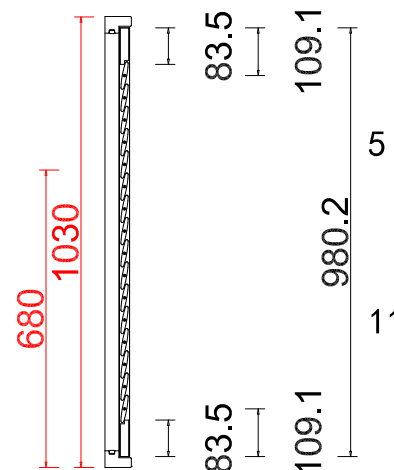

L R

32

NOTES:

Shutter Color: 002 Wevet

Hinges Color: White

Qty(数量): 1

Material(材质): Balmoral Pine Wood (松木)

Configuration(窗扇结构): L-DR, IN, 4side, Astrigal Stile 41.3mm, Deep Plain L Frame 60mm

Tilt rod type(拉杆类型): Easy tilt System

Louvre Quantity(叶片数量): 32

Louvre Size(叶片尺寸): 483.5mm

Rail Size(上下板尺寸): 535.0mm

Order No(订单号): JPK Webb

Item(序号): 4

Room(房间号): Front Right Bed

Louvre Size(叶片类型): 63mm

Deep Plain L Frame 60mm