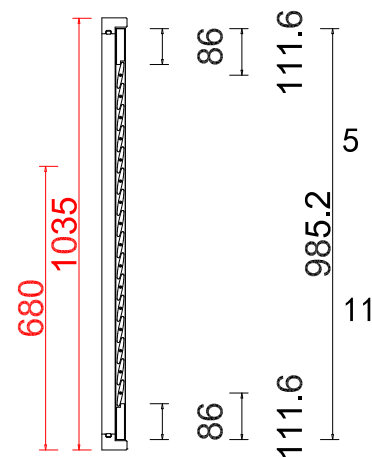

Louvre Size (叶片尺寸): 484.5mm

Rail Size (上下板尺寸): 536.0mm

Order No (订单号): JPK Webb

Item (序号): 2

Room (房间号): Landing

Louvre Size (叶片类型): 63mm

L T R T R

48

Tilt rod type (拉杆类型): Easy tilt System

Louvre Quantity (叶片数量): 16/16/16

Louvre Size (叶片尺寸): 470.6mm, 475.1mm, 455.6mm

Rail Size (上下板尺寸): 522.1mm, 526.6mm, 507.1mm

Order No (订单号): JPK Webb

Item (序号): 3

Room (房间号): Front Left Bed

Configuration(窗扇结构): L-DR, IN, 4side, Astrigal Stile 41.3mm, Deep Plain L Frame 60mm

Tilt rod type(拉杆类型): Easy tilt System

Louvre Quantity(叶片数量): 32

Louvre Size(叶片尺寸): 483.5mm

Rail Size(上下板尺寸): 535.0mm

Order No(订单号): JPK Webb

Louvre Quantity(叶片数量): 16/16/16

Louvre Size(叶片尺寸): 470.6mm, 480.1mm, 448.6mm

Rail Size(上下板尺寸): 522.1mm, 531.6mm, 500.1mm

Order No(订单号): JPK Webb

Item(序号): 5

Room(房间号): Rear Bed

Louvre Size(叶片类型): 64mm