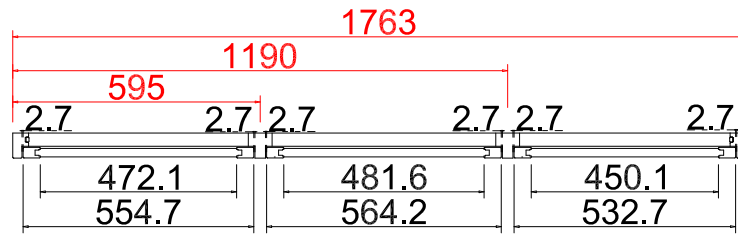

Tilt rod type (拉杆类型): Easy tilt System

Louvre Quantity (叶片数量): 16/16/16

Louvre Size (叶片尺寸): 470.6mm, 475.1mm, 455.6mm

Rail Size (上下板尺寸): 522.1mm, 526.6mm, 507.1mm

Order No (订单号): JPK Webb

Item (序号): 3

Room (房间号): Front Left Bed

Configuration(窗扇结构): L-DR, IN, 4side, Astrigal Stile 41.3mm, Deep Plain L Frame 60mm

Tilt rod type(拉杆类型): Easy tilt System

Louvre Quantity(叶片数量): 32

Louvre Size(叶片尺寸): 483.5mm

Rail Size(上下板尺寸): 535.0mm

Order No(订单号): JPK Webb

Item(序号): 4

Room(房间号): Front Right Bed

Louvre Size(叶片类型): 63mm

Deep Plain L Frame 60mm

Deep Plain L Frame 60mm

T POST

L T R T R

NOTES:

Louvre Quantity(叶片数量): 16/16/16

Louvre Size(叶片尺寸): 470.6mm, 480.1mm, 448.6mm

Rail Size(上下板尺寸): 522.1mm, 531.6mm, 500.1mm

Order No(订单号): JPK Webb

Item(序号): 5

Room(房间号): Rear Bed

Louvre Size(叶片类型): 64mm