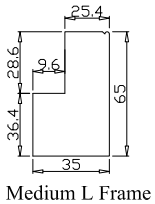

3

11

NOTES:

Medium L Frame

Shutter Color:Linen White(覆盖色)

Hinges Color:Stainless Steel(不锈钢合页)

Qty(数量): 1

Material(材质): PVC

Configuration(窗扇结构): LDL-DRDR,IN, 4Side, 41.3mm Astrigal, Medium L Frame

Tilt rod type(拉杆类型): Easy tilt rod(齿条拉杆)

Louvre Quantity (叶片数量) : 56

Louvre Size (叶片尺寸): 336.5mm

Rail Size(上下板尺寸): 363.2mm

Order No(订单号):JPK Coleman

Item(序号): 1

Room(房间号): Wet Room

Louvre Size(叶片类型): 76mm