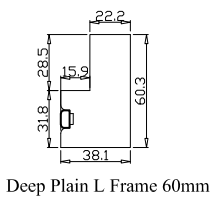

Louvre Quantity(叶片数量): 14,14,14

Louvre Size(叶片尺寸): 476mm,497.1mm,481.5mm

Rail Size(上下板尺寸): 527.7mm,543.4mm,533.2mm

Order No(订单号):FALK 2899 Lawson

Item(序号): 1

Room(房间号): lounge

Louvre Size(叶片类型): 76mm

Deep Plain L Frame 60mm