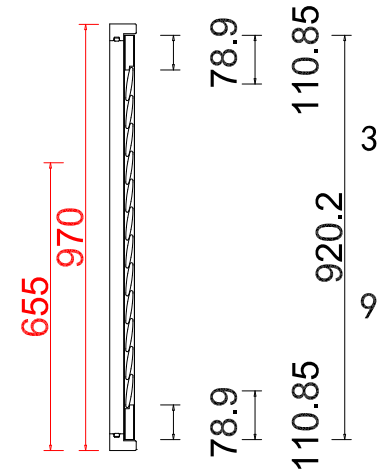

L L R

36

76mm

Deep Plain L Frame 60mm

NOTES:

Shutter Color: 002 Wevet

Hinges Color: White

Qty (数量): 1

Material (材质): Balmoral Pine Wood (桐木)

Configuration (窗扇结构): L-DL-DR, in, 4side, Astrigal Stile 41.3mm, Deep Plain L Frame 60mm

Tilt rod type (拉杆类型): Easy tilt System

Louvre Quantity (叶片数量): 36

Louvre Size (叶片尺寸): 519.6mm

Rail Size (上下板尺寸): 571.1mm

Order No (订单号): JPK WILKINSON

Item (序号): 5

Room (房间号): Right Front Bedroom

Louvre Size (叶片类型): 76mm