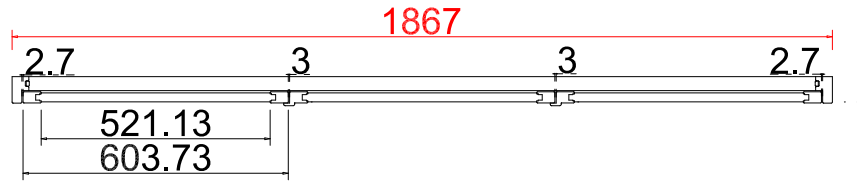

L L R

36

76mm

Deep Plain L Frame 60mm

NOTES:

Shutter Color: 002 Wevet

Hinges Color: White

Qty (数量): 1

Material (材质): Balmoral Pine Wood (桐木)

Configuration (窗扇结构): L-DL-DR, in, 4side, Astrigal Stile 41.3mm, Deep Plain L Frame 60mm

Tilt rod type (拉杆类型): Easy tilt System

Louvre Quantity (叶片数量): 36

Louvre Size (叶片尺寸): 519.6mm

Rail Size (上下板尺寸): 571.1mm

Order No (订单号): JPK WILKINSON

Item (序号): 5

Room (房间号): Right Front Bedroom

Louvre Size (叶片类型): 76mm