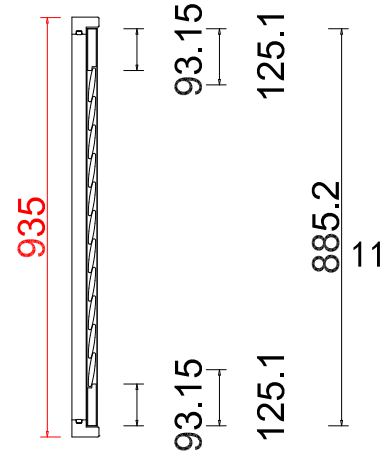

L R

22

NOTES:

Shutter Color: 002 Wevet

Hinges Color: White

Qty(数量): 1

Material(材质): Balmoral Pine Wood (桐木)

Configuration(窗扇结构): L-DR, in, 4side, Astrigal Stile 41.3mm, Deep Plain L Frame 60mm

Tilt rod type(拉杆类型): Easy tilt System

Louvre Quantity(叶片数量): 22

Louvre Size(叶片尺寸): 512.0mm

Rail Size(上下板尺寸): 563.5mm

Order No(订单号): JPK WILKINSON

Item(序号): 2

Room(房间号): Porch

Louvre Size(叶片类型): 76mm