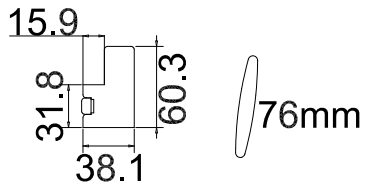

Configuration(窗扇结构): L-DR, in, 4side, Astrigal Stile 41.3mm, Deep Plain L Frame 60mm

Tilt rod type(拉杆类型): Easy tilt System

Louvre Quantity(叶片数量): 22

Louvre Size(叶片尺寸): 512.0mm

Rail Size(上下板尺寸): 563.5mm

Order No(订单号): JPK WILKINSON

Item(序号): 2

Room(房间号): Porch

Louvre Size(叶片类型): 76mm

Deep Plain L Frame 60mm

左扇先开 **L Open First**

L R R

Deep Plain L Frame 60mm

**NOTES:**

Louvre Quantity(叶片数量): 36

Louvre Size(叶片尺寸): 521.0mm

Rail Size(上下板尺寸): 572.5mm

Order No(订单号): JPK WILKINSON

Item(序号): 3

Room(房间号): Left Front Bed

Louvre Size(叶片类型): 76mm

Deep Plain L Frame 60mm

Louvre Size (叶片尺寸): 519.6mm

Rail Size (上下板尺寸): 571.1mm

Order No (订单号): JPK WILKINSON

Item (序号): 5

Room (房间号): Right Front Bedroom

Louvre Size (叶片类型): 76mm