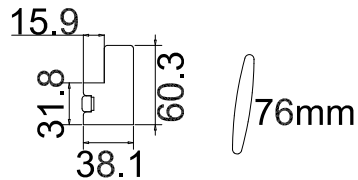

Configuration(窗扇结构): L-DR, in, 4side, Astrigal Stile 41.3mm, Deep Plain L Frame 60mm

Tilt rod type(拉杆类型): Easy tilt System

Louvre Quantity(叶片数量): 22

Louvre Size(叶片尺寸): 512.0mm

Rail Size(上下板尺寸): 563.5mm

Order No(订单号): JPK WILKINSON

Item(序号): 2

Room(房间号): Porch

Louvre Size(叶片类型): 76mm

Deep Plain L Frame 60mm

左扇先开 **L Open First**

L R R

Deep Plain L Frame 60mm

**NOTES:**

Louvre Quantity(叶片数量): 36

Louvre Size(叶片尺寸): 521.0mm

Rail Size(上下板尺寸): 572.5mm

Order No(订单号): JPK WILKINSON

Item(序号): 3

Room(房间号): Left Front Bed

Louvre Size(叶片类型): 76mm

Deep Plain L Frame 60mm

Louvre Size (叶片尺寸): 519.6mm

Rail Size (上下板尺寸): 571.1mm

Order No (订单号): JPK WILKINSON

Item (序号): 5

Room (房间号): Right Front Bedroom

Louvre Size (叶片类型): 76mm