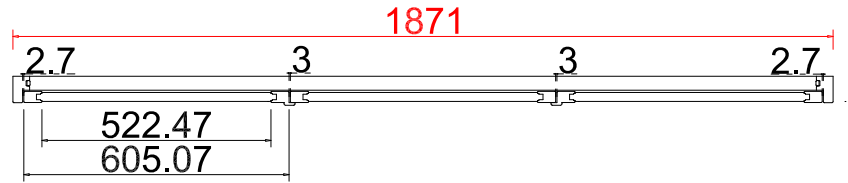

Tilt rod type (拉杆类型): Easy tilt System

Louvre Quantity (叶片数量): 76

Louvre Size (叶片尺寸): 368.2mm

Rail Size (上下板尺寸): 419.7mm

Order No (订单号): JPK WILKINSON

Item (序号): 1

Room (房间号): Lounge

Louvre Size (叶片类型): 76mm

Configuration(窗扇结构): L-DR, in, 4side, Astrigal Stile 41.3mm, Deep Plain L Frame 60mm

Tilt rod type(拉杆类型): Easy tilt System

Louvre Quantity(叶片数量): 22

Louvre Size(叶片尺寸): 512.0mm

Rail Size(上下板尺寸): 563.5mm

Order No(订单号): JPK WILKINSON

Item(序号): 2

Room(房间号): Porch

Louvre Size(叶片类型): 76mm

Deep Plain L Frame 60mm

左扇先开 **L Open First**

L R R

Deep Plain L Frame 60mm

**NOTES:**

Louvre Quantity(叶片数量): 36

Louvre Size(叶片尺寸): 521.0mm

Rail Size(上下板尺寸): 572.5mm

Order No(订单号): JPK WILKINSON

Item(序号): 3

Room(房间号): Left Front Bed

Louvre Size(叶片类型): 76mm

Deep Plain L Frame 60mm