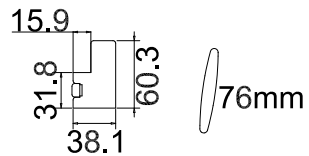

Tilt rod type (拉杆类型): Easy tilt System

Louvre Quantity (叶片数量): 76

Louvre Size (叶片尺寸): 368.2mm

Rail Size (上下板尺寸): 419.7mm

Order No (订单号): JPK WILKINSON

Item (序号): 1

Room (房间号): Lounge

Louvre Size (叶片类型): 76mm

Configuration(窗扇结构): L-DR, in, 4side, Astrigal Stile 41.3mm, Deep Plain L Frame 60mm

Tilt rod type(拉杆类型): Easy tilt System

Louvre Quantity(叶片数量): 22

Louvre Size(叶片尺寸): 512.0mm

Rail Size(上下板尺寸): 563.5mm

Order No(订单号): JPK WILKINSON

Louvre Size (叶片尺寸): 519.6mm

Rail Size (上下板尺寸): 571.1mm

Order No (订单号): JPK WILKINSON

Item (序号): 5

Room (房间号): Right Front Bedroom

Louvre Size (叶片类型): 76mm