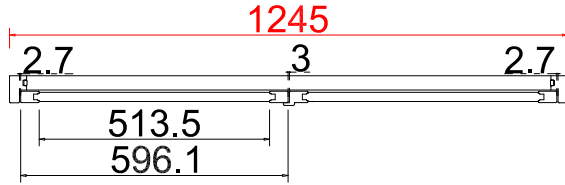

L R

22

NOTES:

Shutter Color: 002 Wevet

Hinges Color: White

Qty(数量): 1

Material(材质): Balmoral Pine Wood (桐木)

Configuration(窗扇结构): L-DR, in, 4side, Astrigal Stile 41.3mm, Deep Plain L Frame 60mm

Tilt rod type(拉杆类型): Easy tilt System

Louvre Quantity(叶片数量): 22

Louvre Size(叶片尺寸): 512.0mm

Rail Size(上下板尺寸): 563.5mm

Order No(订单号): JPK WILKINSON

Item(序号): 2

Room(房间号): Porch

Louvre Size(叶片类型): 76mm