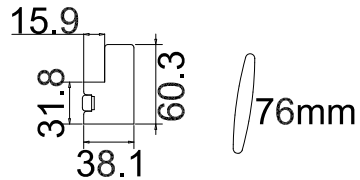

76mm

Deep Plain L Frame 60mm

NOTES:

Shutter Color: 002 Wevet

Hinges Color: White

Qty (数量): 1

Material (材质): Balmoral Pine Wood (桐木)

Configuration (窗扇结构): L-DL-DR, in, 4side, Astrigal Stile 41.3mm, Deep Plain L Frame 60mm

Tilt rod type (拉杆类型): Easy tilt System

Louvre Quantity (叶片数量): 36

Louvre Size (叶片尺寸): 519.6mm

Rail Size (上下板尺寸): 571.1mm

Order No (订单号): JPK WILKINSON

Item (序号): 5

Room (房间号): Right Front Bedroom

Louvre Size (叶片类型): 76mm