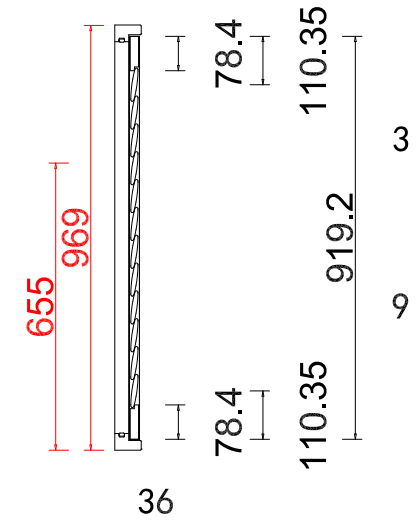

Configuration(窗扇结构): L-DR, in, 4side, Astrigal Stile 41.3mm, Deep Plain L Frame 60mm

Tilt rod type(拉杆类型): Easy tilt System

Louvre Quantity(叶片数量): 22

Louvre Size(叶片尺寸): 512.0mm

Rail Size(上下板尺寸): 563.5mm

Order No(订单号): JPK WILKINSON

Item(序号): 2

Room(房间号): Porch

Louvre Size(叶片类型): 76mm

Deep Plain L Frame 60mm

左扇先开 **L Open First**

L R R

Deep Plain L Frame 60mm

**NOTES:**

Louvre Quantity(叶片数量): 36

Louvre Size(叶片尺寸): 521.0mm

Rail Size(上下板尺寸): 572.5mm

Order No(订单号): JPK WILKINSON

Item(序号): 3

Room(房间号): Left Front Bed

Louvre Size(叶片类型): 76mm

Deep Plain L Frame 60mm

Louvre Size (叶片尺寸): 519.6mm

Rail Size (上下板尺寸): 571.1mm

Order No (订单号): JPK WILKINSON

Item (序号): 5

Room (房间号): Right Front Bedroom

Louvre Size (叶片类型): 76mm