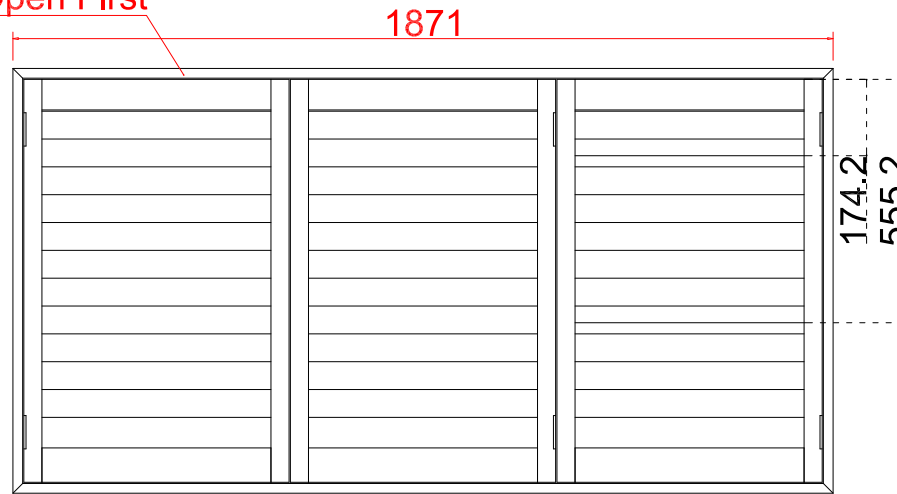

Item(序号): 2

Room(房间号): Porch

Louvre Size(叶片类型): 76mm

Deep Plain L Frame 60mm

左扇先开 **L Open First**

L R R

Deep Plain L Frame 60mm

**NOTES:**

Louvre Quantity(叶片数量): 36

Louvre Size(叶片尺寸): 521.0mm

Rail Size(上下板尺寸): 572.5mm

Order No(订单号): JPK WILKINSON

Item(序号): 3

Room(房间号): Left Front Bed

Louvre Size(叶片类型): 76mm

Deep Plain L Frame 60mm

Louvre Size (叶片尺寸): 519.6mm

Rail Size (上下板尺寸): 571.1mm

Order No (订单号): JPK WILKINSON

Item (序号): 5

Room (房间号): Right Front Bedroom

Louvre Size (叶片类型): 76mm