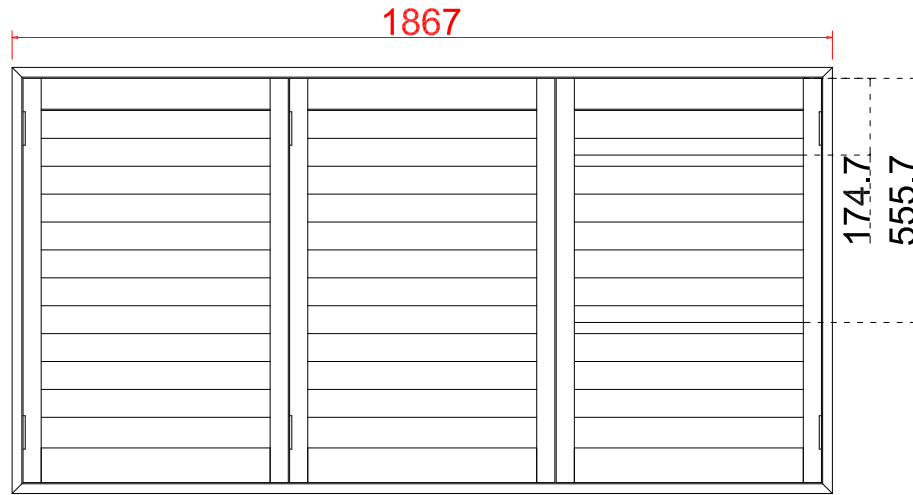

L L R

36

76mm

Deep Plain L Frame 60mm

NOTES:

Shutter Color: 002 Wevet

Hinges Color: White

Qty (数量): 1

Material (材质): Balmoral Pine Wood (桐木)

Configuration (窗扇结构): L-DL-DR, in, 4side, Astrigal Stile 41.3mm, Deep Plain L Frame 60mm

Tilt rod type (拉杆类型): Easy tilt System

Louvre Quantity (叶片数量): 36

Louvre Size (叶片尺寸): 519.6mm

Rail Size (上下板尺寸): 571.1mm

Order No (订单号): JPK WILKINSON

Item (序号): 5

Room (房间号): Right Front Bedroom

Louvre Size (叶片类型): 76mm