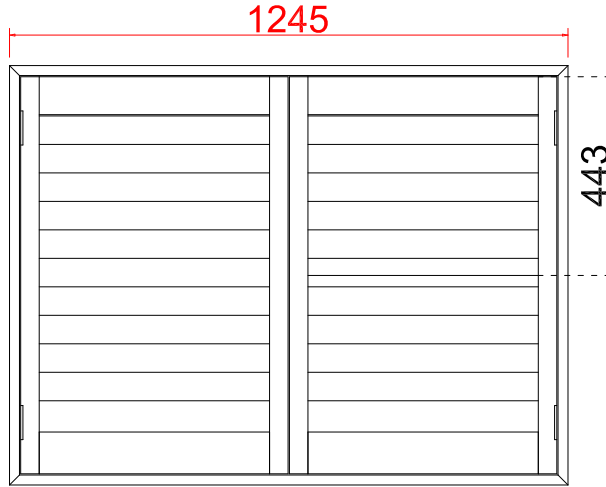

L R

22

NOTES:

Shutter Color: 002 Wevet

Hinges Color: White

Qty(数量): 1

Material(材质): Balmoral Pine Wood (桐木)

Configuration(窗扇结构): L-DR, in, 4side, Astrigal Stile 41.3mm, Deep Plain L Frame 60mm

Tilt rod type(拉杆类型): Easy tilt System

Louvre Quantity(叶片数量): 22

Louvre Size(叶片尺寸): 512.0mm

Rail Size(上下板尺寸): 563.5mm

Order No(订单号): JPK WILKINSON

Item(序号): 2

Room(房间号): Porch

Louvre Size(叶片类型): 76mm