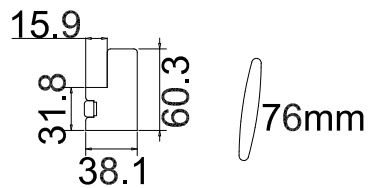

Louvre Quantity(叶片数量): 36

Louvre Size(叶片尺寸): 521.0mm

Rail Size(上下板尺寸): 572.5mm

Order No(订单号): JPK WILKINSON

Item(序号): 3

Room(房间号): Left Front Bed

Louvre Size(叶片类型): 76mm

Deep Plain L Frame 60mm

Louvre Quantity(叶片数量): 22

Louvre Size(叶片尺寸): 520.0mm

Rail Size(上下板尺寸): 571.5mm

L

R

22

Order No(订单号): JPK WILKINSON

Item(序号): 4

Louvre Size (叶片尺寸): 519.6mm

Rail Size (上下板尺寸): 571.1mm

Order No (订单号): JPK WILKINSON

Item (序号): 5

Room (房间号): Right Front Bedroom

Louvre Size (叶片类型): 76mm