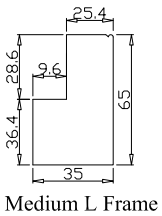

Medium L Frame

NOTES:

Shutter Color: Super White 001(覆盖色)

Hinges Color: White(白色)

Qty(数量): 1

Material(材质): PVC

Configuration(窗扇结构): R,IN, 4Side, 41.3mm Butt, Medium L Frame

Tilt rod type(拉杆类型): Easy tilt rod(齿条拉杆)

Louvre Quantity (叶片数量) : 15

Louvre Size (叶片尺寸): 224.9mm

Rail Size(上下板尺寸): 251.6mm

Order No(订单号): DG115

Item(序号): 8

Room(房间号): Kitchen

Louvre Size(叶片类型): 76mm