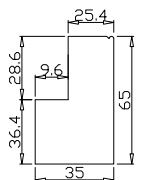

Material(材质): PVC

Configuration(窗扇结构): L, IN, 4Side, 41.3mm Butt, Medium L Frame

Tilt rod type(拉杆类型): Easy tilt rod(齿条拉杆)

Louvre Quantity (叶片数量) : 16

Louvre Size (叶片尺寸): 434.9mm

Rail Size(上下板尺寸): 461.6mm

Order No(订单号): DG115

Qty(数量): 1

Material(材质): PVC

Configuration(窗扇结构): L-DR,IN, 4Side, 41.3mm Astrigal, Medium L Frame

Tilt rod type(拉杆类型): Easy tilt rod(齿条拉杆)

Louvre Quantity (叶片数量) : 32

Louvre Size (叶片尺寸): 366.3mm

Rail Size(上下板尺寸): 393mm

Order No(订单号): DG115

Item(序号): 2

Room(房间号): Bed Bay Centre

Louvre Size(叶片类型): 76mm

Medium L Frame

4

12

NOTES:

Louvre Size (叶片尺寸): 434.9mm

Rail Size(上下板尺寸): 461.6mm

Order No(订单号): DG115

Item(序号): 3

Room(房间号): Bed Bay Right

Louvre Size(叶片类型): 76mm

Medium L Frame

4