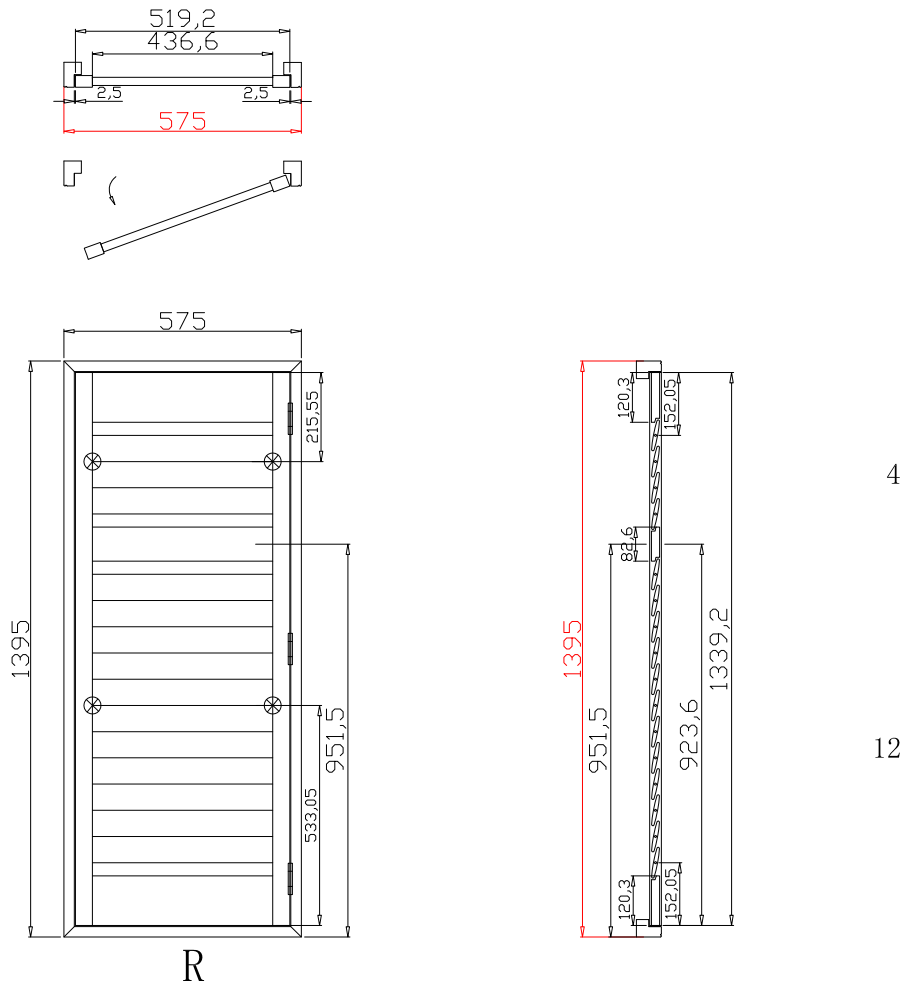

Material(材质): PVC

Configuration(窗扇结构): L, IN, 4Side, 41.3mm Butt, Medium L Frame

Tilt rod type(拉杆类型): Easy tilt rod(齿条拉杆)

Louvre Quantity (叶片数量) : 16

Louvre Size (叶片尺寸): 434.9mm

Rail Size(上下板尺寸): 461.6mm

Order No(订单号): DG115

Qty(数量): 1

Material(材质): PVC

Configuration(窗扇结构): L-DR,IN, 4Side, 41.3mm Astrigal, Medium L Frame

Tilt rod type(拉杆类型): Easy tilt rod(齿条拉杆)

Louvre Quantity (叶片数量) : 32

Louvre Size (叶片尺寸): 366.3mm

Rail Size(上下板尺寸): 393mm

Order No(订单号): DG115

Item(序号): 2

Room(房间号): Bed Bay Centre

Louvre Size(叶片类型): 76mm

Medium L Frame

4

12

NOTES:

Louvre Size (叶片尺寸): 434.9mm

Rail Size(上下板尺寸): 461.6mm

Order No(订单号): DG115

Item(序号): 3

Room(房间号): Bed Bay Right

Louvre Size(叶片类型): 76mm

Medium L Frame

4