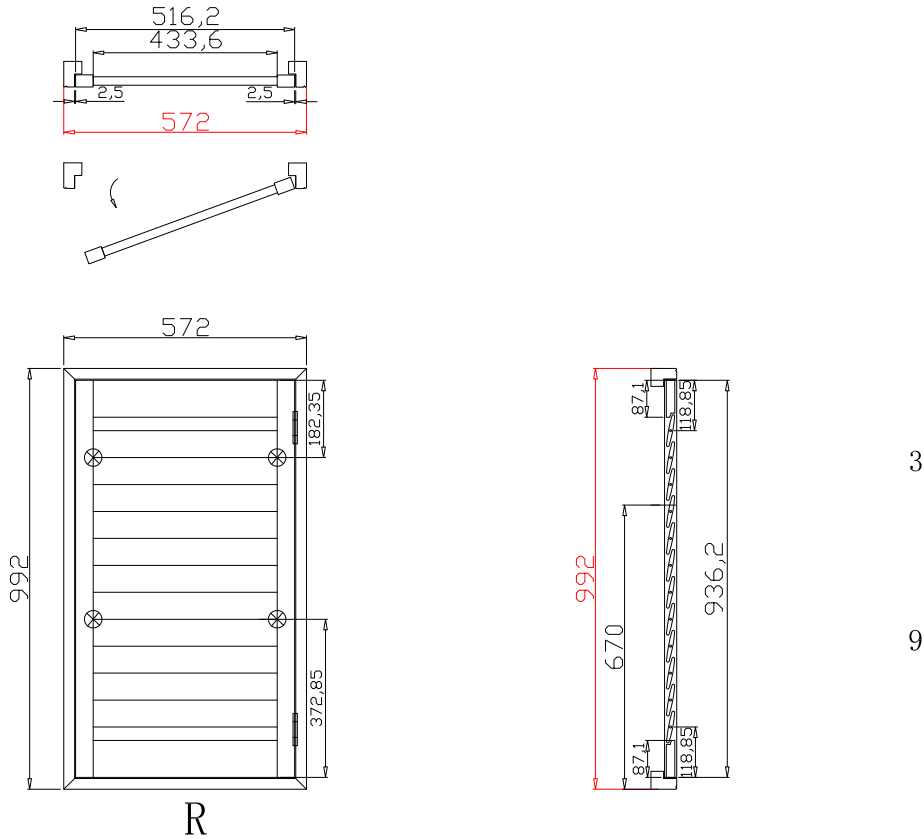

Louvre Size (叶片尺寸): 439.9mm

Rail Size(上下板尺寸): 466.6mm

Order No(订单号): DG115

Item(序号): 6

Room(房间号): Bay Right

Louvre Size(叶片类型): 76mm

Medium L Frame

3

Tilt rod type(拉杆类型): Easy tilt rod(齿条拉杆)

Louvre Quantity (叶片数量) : 12

Louvre Size (叶片尺寸): 431.9mm

Rail Size(上下板尺寸): 458.6mm

Order No(订单号): DG115

Item(序号): 7

Room(房间号): Cloakroom

Louvre Size(叶片类型): 76mm