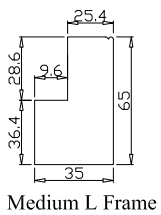

Louvre Size (叶片尺寸): 434.9mm

Rail Size(上下板尺寸): 461.6mm

Order No(订单号): DG115

Item(序号): 3

Room(房间号): Bed Bay Right

Louvre Size(叶片类型): 76mm

Medium L Frame

4

Tilt rod type(拉杆类型): Easy tilt rod(齿条拉杆)

Louvre Quantity (叶片数量) : 16

Louvre Size (叶片尺寸): 439.9mm

Rail Size(上下板尺寸): 466.6mm

Order No(订单号): DG115

Item(序号): 4

Room(房间号): Bay Left

Louvre Size(叶片类型): 76mm

Louvre Size (叶片尺寸): 439.9mm

Rail Size(上下板尺寸): 466.6mm

Order No(订单号): DG115

Item(序号): 6

Room(房间号): Bay Right

Louvre Size(叶片类型): 76mm

Medium L Frame

3