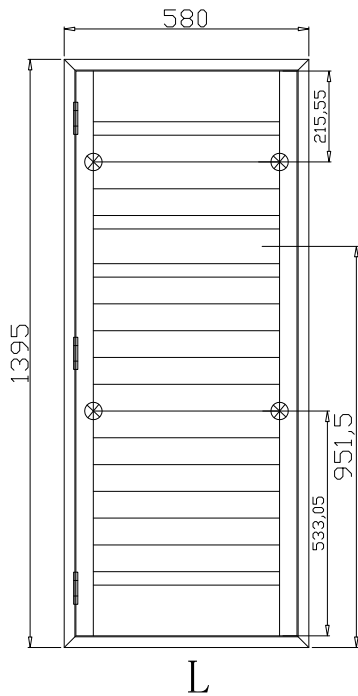

Louvre Size (叶片尺寸): 434.9mm

Rail Size(上下板尺寸): 461.6mm

Order No(订单号): DG115

Item(序号): 3

Room(房间号): Bed Bay Right

Louvre Size(叶片类型): 76mm

Medium L Frame

4

Tilt rod type(拉杆类型): Easy tilt rod(齿条拉杆)

Louvre Quantity (叶片数量) : 16

Louvre Size (叶片尺寸): 439.9mm

Rail Size(上下板尺寸): 466.6mm

Order No(订单号): DG115

Item(序号): 4

Room(房间号): Bay Left

Louvre Size(叶片类型): 76mm

Item(序号): 5

Room(房间号): Bay Centre

Louvre Size(叶片类型): 76mm

Medium L Frame

4

12

R

NOTES:

Louvre Size (叶片尺寸): 439.9mm

Rail Size(上下板尺寸): 466.6mm

Order No(订单号): DG115

Item(序号): 6

Room(房间号): Bay Right

Louvre Size(叶片类型): 76mm

Medium L Frame

3