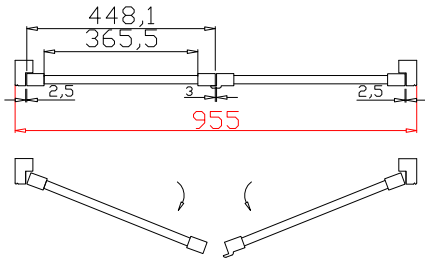

4

12

NOTES:

Shutter Color: Super White 001(覆盖色)

Hinges Color: White(白色)

Qty(数量): 1

Material(材质): PVC

Configuration(窗扇结构): L-DR,IN, 4Side, 41.3mm Astrigal, Medium L Frame

Tilt rod type(拉杆类型): Easy tilt rod(齿条拉杆)

Louvre Quantity (叶片数量) : 32

Louvre Size (叶片尺寸): 363.8mm

Rail Size(上下板尺寸): 390.5mm

Order No(订单号): DG115

Item(序号): 5

Room(房间号): Bay Centre

Louvre Size(叶片类型): 76mm