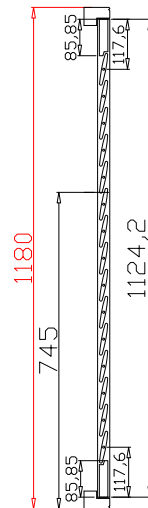

5

10

NOTES:

Shutter Color: Super White 001(覆盖色)

Hinges Color: White(白色)

Qty(数量): 1

Material(材质): PVC

Configuration(窗扇结构): L,IN, 4Side, 41.3mm Butt, Medium L Frame

Tilt rod type(拉杆类型): Easy tilt rod(齿条拉杆)

Louvre Quantity (叶片数量) : 15

Louvre Size (叶片尺寸): 406.9mm

Rail Size(上下板尺寸): 433.6mm

Order No(订单号): DG115

Item(序号): 9

Room(房间号): Bathroom

Louvre Size(叶片类型): 76mm