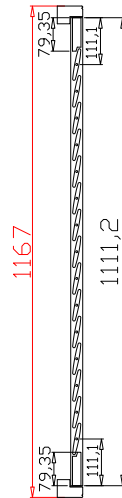

Louvre Size (叶片尺寸): 434.9mm

Rail Size(上下板尺寸): 461.6mm

Order No(订单号): DG115

Item(序号): 3

Room(房间号): Bed Bay Right

Louvre Size(叶片类型): 76mm

Medium L Frame

4

Louvre Size (叶片尺寸): 439.9mm

Rail Size(上下板尺寸): 466.6mm

Order No(订单号): DG115

Item(序号): 6

Room(房间号): Bay Right

Louvre Size(叶片类型): 76mm

Medium L Frame

3

Tilt rod type(拉杆类型): Easy tilt rod(齿条拉杆)

Louvre Quantity (叶片数量) : 12

Louvre Size (叶片尺寸): 431.9mm

Rail Size(上下板尺寸): 458.6mm

Order No(订单号): DG115

Item(序号): 7

Room(房间号): Cloakroom

Louvre Size(叶片类型): 76mm

Tilt rod type(拉杆类型): Easy tilt rod(齿条拉杆)

Louvre Quantity (叶片数量) : 15

Louvre Size (叶片尺寸): 224.9mm

Rail Size(上下板尺寸): 251.6mm

Order No(订单号): DG115

Item(序号): 8

Room(房间号): Kitchen

Louvre Size(叶片类型): 76mm