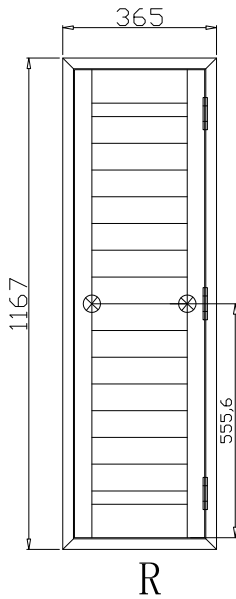

Louvre Size (叶片尺寸): 434.9mm

Rail Size(上下板尺寸): 461.6mm

Order No(订单号): DG115

Item(序号): 3

Room(房间号): Bed Bay Right

Louvre Size(叶片类型): 76mm

Medium L Frame

4

Louvre Size (叶片尺寸): 439.9mm

Rail Size(上下板尺寸): 466.6mm

Order No(订单号): DG115

Item(序号): 6

Room(房间号): Bay Right

Louvre Size(叶片类型): 76mm

Medium L Frame

3

Tilt rod type(拉杆类型): Easy tilt rod(齿条拉杆)

Louvre Quantity (叶片数量) : 12

Louvre Size (叶片尺寸): 431.9mm

Rail Size(上下板尺寸): 458.6mm

Order No(订单号): DG115

Item(序号): 7

Room(房间号): Cloakroom

Louvre Size(叶片类型): 76mm

Tilt rod type(拉杆类型): Easy tilt rod(齿条拉杆)

Louvre Quantity (叶片数量) : 15

Louvre Size (叶片尺寸): 224.9mm

Rail Size(上下板尺寸): 251.6mm

Order No(订单号): DG115

Item(序号): 8

Room(房间号): Kitchen

Louvre Size(叶片类型): 76mm