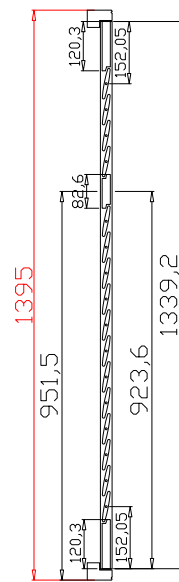

Louvre Size (叶片尺寸): 434.9mm

Rail Size(上下板尺寸): 461.6mm

Order No(订单号): DG115

Item(序号): 3

Room(房间号): Bed Bay Right

Louvre Size(叶片类型): 76mm

Medium L Frame

4

Configuration(窗扇结构): L-DR,IN, 4Side, 41.3mm Astrigal, Medium L Frame

Tilt rod type(拉杆类型): Easy tilt rod(齿条拉杆)

Louvre Quantity (叶片数量) : 32

Louvre Size (叶片尺寸): 363.8mm

Rail Size(上下板尺寸): 390.5mm

Order No(订单号): DG115

Item(序号): 5

Room(房间号): Bay Centre

Louvre Size(叶片类型): 76mm

Medium L Frame

4

12

R

NOTES:

Louvre Size (叶片尺寸): 439.9mm

Rail Size(上下板尺寸): 466.6mm

Order No(订单号): DG115

Item(序号): 6

Room(房间号): Bay Right

Louvre Size(叶片类型): 76mm

Medium L Frame

3