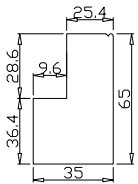

Louvre Size (叶片尺寸): 434.9mm

Rail Size(上下板尺寸): 461.6mm

Order No(订单号): DG115

Item(序号): 3

Room(房间号): Bed Bay Right

Louvre Size(叶片类型): 76mm

Medium L Frame

4

Configuration(窗扇结构): L-DR,IN, 4Side, 41.3mm Astrigal, Medium L Frame

Tilt rod type(拉杆类型): Easy tilt rod(齿条拉杆)

Louvre Quantity (叶片数量) : 32

Louvre Size (叶片尺寸): 363.8mm

Rail Size(上下板尺寸): 390.5mm

Order No(订单号): DG115

Item(序号): 5

Room(房间号): Bay Centre

Louvre Size(叶片类型): 76mm

Medium L Frame

4

12

R

NOTES:

Louvre Size (叶片尺寸): 439.9mm

Rail Size(上下板尺寸): 466.6mm

Order No(订单号): DG115

Item(序号): 6

Room(房间号): Bay Right

Louvre Size(叶片类型): 76mm

Medium L Frame

3