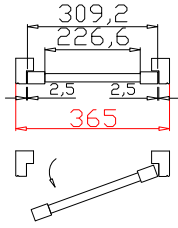

Louvre Size (叶片尺寸): 434.9mm

Rail Size(上下板尺寸): 461.6mm

Order No(订单号): DG115

Item(序号): 3

Room(房间号): Bed Bay Right

Louvre Size(叶片类型): 76mm

Medium L Frame

4

Louvre Size (叶片尺寸): 439.9mm

Rail Size(上下板尺寸): 466.6mm

Order No(订单号): DG115

Item(序号): 6

Room(房间号): Bay Right

Louvre Size(叶片类型): 76mm

Medium L Frame

3

Tilt rod type(拉杆类型): Easy tilt rod(齿条拉杆)

Louvre Quantity (叶片数量) : 12

Louvre Size (叶片尺寸): 431.9mm

Rail Size(上下板尺寸): 458.6mm

Order No(订单号): DG115

Item(序号): 7

Room(房间号): Cloakroom

Louvre Size(叶片类型): 76mm

Tilt rod type(拉杆类型): Easy tilt rod(齿条拉杆)

Louvre Quantity (叶片数量) : 15

Louvre Size (叶片尺寸): 224.9mm

Rail Size(上下板尺寸): 251.6mm

Order No(订单号): DG115

Item(序号): 8

Room(房间号): Kitchen

Louvre Size(叶片类型): 76mm