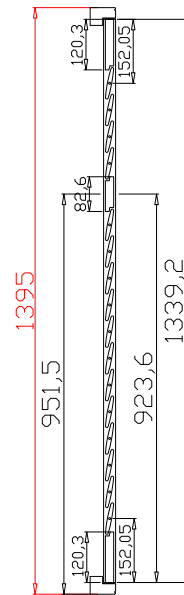

4

12

NOTES:

Shutter Color: Super White 001(覆盖色)

Hinges Color: White(白色)

Qty(数量): 1

Material(材质): PVC

Configuration(窗扇结构): L-DR,IN, 4Side, 41.3mm Astrigal, Medium L Frame

Tilt rod type(拉杆类型): Easy tilt rod(齿条拉杆)

Louvre Quantity (叶片数量) : 32

Louvre Size (叶片尺寸): 363.8mm

Rail Size(上下板尺寸): 390.5mm

Order No(订单号): DG115

Item(序号): 5

Room(房间号): Bay Centre

Louvre Size(叶片类型): 76mm