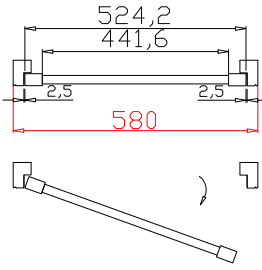

Material(材质): PVC

Configuration(窗扇结构): L, IN, 4Side, 41.3mm Butt, Medium L Frame

Tilt rod type(拉杆类型): Easy tilt rod(齿条拉杆)

Louvre Quantity (叶片数量) : 16

Louvre Size (叶片尺寸): 434.9mm

Rail Size(上下板尺寸): 461.6mm

Order No(订单号): DG115

Louvre Size (叶片尺寸): 434.9mm

Rail Size(上下板尺寸): 461.6mm

Order No(订单号): DG115

Item(序号): 3

Room(房间号): Bed Bay Right

Louvre Size(叶片类型): 76mm

Medium L Frame

4

Tilt rod type(拉杆类型): Easy tilt rod(齿条拉杆)

Louvre Quantity (叶片数量) : 16

Louvre Size (叶片尺寸): 439.9mm

Rail Size(上下板尺寸): 466.6mm

Order No(订单号): DG115

Item(序号): 4

Room(房间号): Bay Left

Louvre Size(叶片类型): 76mm

Louvre Size (叶片尺寸): 439.9mm

Rail Size(上下板尺寸): 466.6mm

Order No(订单号): DG115

Item(序号): 6

Room(房间号): Bay Right

Louvre Size(叶片类型): 76mm

Medium L Frame

3