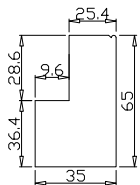

Medium L Frame

NOTES:

Shutter Color: Super White 001(覆盖色)

Hinges Color: White(白色)

Qty(数量): 1

Material(材质): PVC

Configuration(窗扇结构): L,IN, 4Side, 41.3mm Butt, Medium L Frame

Tilt rod type(拉杆类型): Easy tilt rod(齿条拉杆)

Louvre Quantity (叶片数量) : 15

Louvre Size (叶片尺寸): 406.9mm

Rail Size(上下板尺寸): 433.6mm

Order No(订单号): DG115

Item(序号): 9

Room(房间号): Bathroom

Louvre Size(叶片类型): 76mm