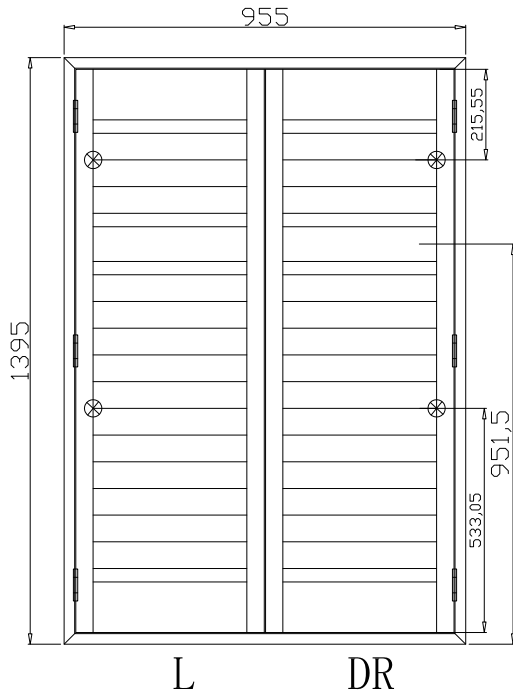

4

12

NOTES:

Shutter Color: Super White 001(覆盖色)

Hinges Color: White(白色)

Qty(数量): 1

Material(材质): PVC

Configuration(窗扇结构): L-DR,IN, 4Side, 41.3mm Astrigal, Medium L Frame

Tilt rod type(拉杆类型): Easy tilt rod(齿条拉杆)

Louvre Quantity (叶片数量) : 32

Louvre Size (叶片尺寸): 363.8mm

Rail Size(上下板尺寸): 390.5mm

Order No(订单号): DG115

Item(序号): 5

Room(房间号): Bay Centre

Louvre Size(叶片类型): 76mm