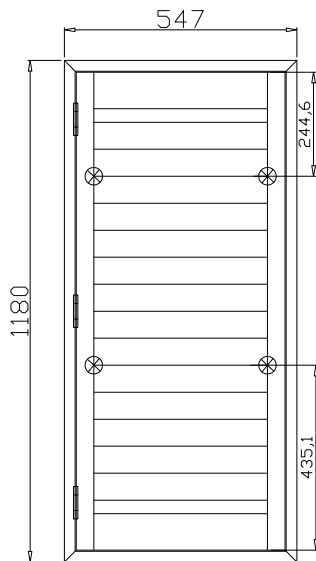

Louvre Size (叶片尺寸): 439.9mm

Rail Size(上下板尺寸): 466.6mm

Order No(订单号): DG115

Item(序号): 6

Room(房间号): Bay Right

Louvre Size(叶片类型): 76mm

Medium L Frame

3

Tilt rod type(拉杆类型): Easy tilt rod(齿条拉杆)

Louvre Quantity (叶片数量) : 12

Louvre Size (叶片尺寸): 431.9mm

Rail Size(上下板尺寸): 458.6mm

Order No(订单号): DG115

Item(序号): 7

Room(房间号): Cloakroom

Louvre Size(叶片类型): 76mm

Tilt rod type(拉杆类型): Easy tilt rod(齿条拉杆)

Louvre Quantity (叶片数量) : 15

Louvre Size (叶片尺寸): 224.9mm

Rail Size(上下板尺寸): 251.6mm

Order No(订单号): DG115

Item(序号): 8

Room(房间号): Kitchen

Louvre Size(叶片类型): 76mm

Material(材质): PVC

Configuration(窗扇结构): L,IN, 4Side, 41.3mm Butt, Medium L Frame

Tilt rod type(拉杆类型): Easy tilt rod(齿条拉杆)

Louvre Quantity (叶片数量) : 15

Louvre Size (叶片尺寸): 406.9mm

Rail Size(上下板尺寸): 433.6mm

Order No(订单号): DG115