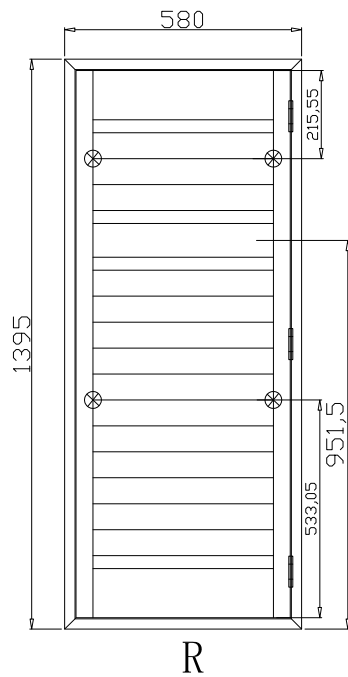

Louvre Size (叶片尺寸): 434.9mm

Rail Size(上下板尺寸): 461.6mm

Order No(订单号): DG115

Item(序号): 3

Room(房间号): Bed Bay Right

Louvre Size(叶片类型): 76mm

Medium L Frame

4

Configuration(窗扇结构): L-DR,IN, 4Side, 41.3mm Astrigal, Medium L Frame

Tilt rod type(拉杆类型): Easy tilt rod(齿条拉杆)

Louvre Quantity (叶片数量) : 32

Louvre Size (叶片尺寸): 363.8mm

Rail Size(上下板尺寸): 390.5mm

Order No(订单号): DG115

Item(序号): 5

Room(房间号): Bay Centre

Louvre Size(叶片类型): 76mm

Medium L Frame

4

12

R

NOTES:

Louvre Size (叶片尺寸): 439.9mm

Rail Size(上下板尺寸): 466.6mm

Order No(订单号): DG115

Item(序号): 6

Room(房间号): Bay Right

Louvre Size(叶片类型): 76mm

Medium L Frame

3