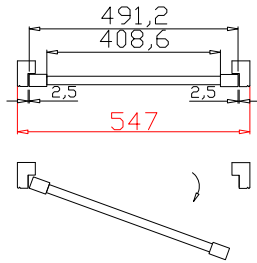

Louvre Size (叶片尺寸): 439.9mm

Rail Size(上下板尺寸): 466.6mm

Order No(订单号): DG115

Item(序号): 6

Room(房间号): Bay Right

Louvre Size(叶片类型): 76mm

Medium L Frame

3

Tilt rod type(拉杆类型): Easy tilt rod(齿条拉杆)

Louvre Quantity (叶片数量) : 12

Louvre Size (叶片尺寸): 431.9mm

Rail Size(上下板尺寸): 458.6mm

Order No(订单号): DG115

Item(序号): 7

Room(房间号): Cloakroom

Louvre Size(叶片类型): 76mm

Tilt rod type(拉杆类型): Easy tilt rod(齿条拉杆)

Louvre Quantity (叶片数量) : 15

Louvre Size (叶片尺寸): 224.9mm

Rail Size(上下板尺寸): 251.6mm

Order No(订单号): DG115

Item(序号): 8

Room(房间号): Kitchen

Louvre Size(叶片类型): 76mm

Material(材质): PVC

Configuration(窗扇结构): L,IN, 4Side, 41.3mm Butt, Medium L Frame

Tilt rod type(拉杆类型): Easy tilt rod(齿条拉杆)

Louvre Quantity (叶片数量) : 15

Louvre Size (叶片尺寸): 406.9mm

Rail Size(上下板尺寸): 433.6mm

Order No(订单号): DG115