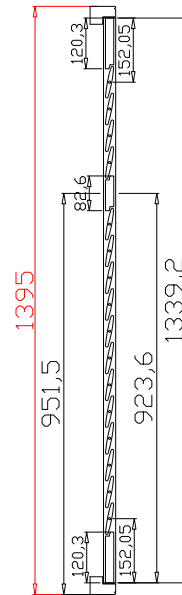

Material(材质): PVC

Configuration(窗扇结构): L, IN, 4Side, 41.3mm Butt, Medium L Frame

Tilt rod type(拉杆类型): Easy tilt rod(齿条拉杆)

Louvre Quantity (叶片数量) : 16

Louvre Size (叶片尺寸): 434.9mm

Rail Size(上下板尺寸): 461.6mm

Order No(订单号): DG115

Louvre Size (叶片尺寸): 434.9mm

Rail Size(上下板尺寸): 461.6mm

Order No(订单号): DG115

Item(序号): 3

Room(房间号): Bed Bay Right

Louvre Size(叶片类型): 76mm

Medium L Frame

4

Tilt rod type(拉杆类型): Easy tilt rod(齿条拉杆)

Louvre Quantity (叶片数量) : 16

Louvre Size (叶片尺寸): 439.9mm

Rail Size(上下板尺寸): 466.6mm

Order No(订单号): DG115

Item(序号): 4

Room(房间号): Bay Left

Louvre Size(叶片类型): 76mm

Louvre Size (叶片尺寸): 439.9mm

Rail Size(上下板尺寸): 466.6mm

Order No(订单号): DG115

Item(序号): 6

Room(房间号): Bay Right

Louvre Size(叶片类型): 76mm

Medium L Frame

3