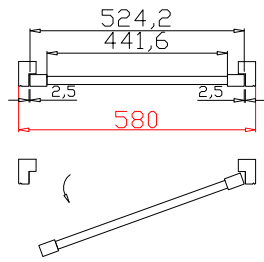

Tilt rod type(拉杆类型): Easy tilt rod(齿条拉杆)

Louvre Quantity (叶片数量) : 16

Louvre Size (叶片尺寸): 439.9mm

Rail Size(上下板尺寸): 466.6mm

Order No(订单号): DG115

Item(序号): 4

Room(房间号): Bay Left

Louvre Size(叶片类型): 76mm

Configuration(窗扇结构): L-DR,IN, 4Side, 41.3mm Astrigal, Medium L Frame

Tilt rod type(拉杆类型): Easy tilt rod(齿条拉杆)

Louvre Quantity (叶片数量) : 32

Louvre Size (叶片尺寸): 363.8mm

Rail Size(上下板尺寸): 390.5mm

Order No(订单号): DG115

Item(序号): 5

Room(房间号): Bay Centre

Louvre Size(叶片类型): 76mm

Medium L Frame

4

12

R

NOTES:

Louvre Size (叶片尺寸): 439.9mm

Rail Size(上下板尺寸): 466.6mm

Order No(订单号): DG115

Item(序号): 6

Room(房间号): Bay Right

Louvre Size(叶片类型): 76mm

Medium L Frame

3