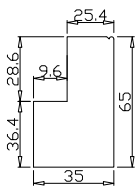

Louvre Size (叶片尺寸): 434.9mm

Rail Size(上下板尺寸): 461.6mm

Order No(订单号): DG115

Item(序号): 3

Room(房间号): Bed Bay Right

Louvre Size(叶片类型): 76mm

Medium L Frame

4

Tilt rod type(拉杆类型): Easy tilt rod(齿条拉杆)

Louvre Quantity (叶片数量) : 16

Louvre Size (叶片尺寸): 439.9mm

Rail Size(上下板尺寸): 466.6mm

Order No(订单号): DG115

Item(序号): 4

Room(房间号): Bay Left

Louvre Size(叶片类型): 76mm

Configuration(窗扇结构): L-DR,IN, 4Side, 41.3mm Astrigal, Medium L Frame

Tilt rod type(拉杆类型): Easy tilt rod(齿条拉杆)

Louvre Quantity (叶片数量) : 32

Louvre Size (叶片尺寸): 363.8mm

Rail Size(上下板尺寸): 390.5mm

Order No(订单号): DG115

Louvre Size (叶片尺寸): 439.9mm

Rail Size(上下板尺寸): 466.6mm

Order No(订单号): DG115

Item(序号): 6

Room(房间号): Bay Right

Louvre Size(叶片类型): 76mm

Medium L Frame

3