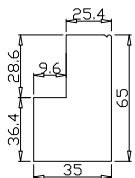

Louvre Size (叶片尺寸): 434.9mm

Rail Size(上下板尺寸): 461.6mm

Order No(订单号): DG115

Item(序号): 3

Room(房间号): Bed Bay Right

Louvre Size(叶片类型): 76mm

Medium L Frame

4

Item(序号): 5

Room(房间号): Bay Centre

Louvre Size(叶片类型): 76mm

Medium L Frame

4

12

R

NOTES:

Louvre Size (叶片尺寸): 439.9mm

Rail Size(上下板尺寸): 466.6mm

Order No(订单号): DG115

Item(序号): 6

Room(房间号): Bay Right

Louvre Size(叶片类型): 76mm

Medium L Frame

3

Tilt rod type(拉杆类型): Easy tilt rod(齿条拉杆)

Louvre Quantity (叶片数量) : 12

Louvre Size (叶片尺寸): 431.9mm

Rail Size(上下板尺寸): 458.6mm

Order No(订单号): DG115

Item(序号): 7

Room(房间号): Cloakroom

Louvre Size(叶片类型): 76mm