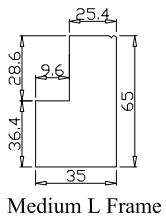

Medium L Frame

NOTES:

Shutter Color: Super White 001(覆盖色)

Hinges Color: White(白色)

Qty(数量): 1

Material(材质): PVC

Configuration(窗扇结构): R,IN, 4Side, 41.3mm Butt, Medium L Frame

Tilt rod type(拉杆类型): Easy tilt rod(齿条拉杆)

Louvre Quantity (叶片数量) : 12

Louvre Size (叶片尺寸): 431.9mm

Rail Size(上下板尺寸): 458.6mm

Order No(订单号): DG115

Item(序号): 7

Room(房间号): Cloakroom

Louvre Size(叶片类型): 76mm