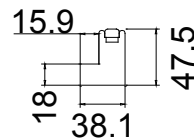

Vintage L Frame 46mm

63mm