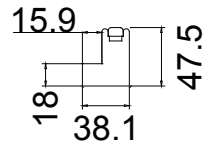

Vintage L Frame 46mm

NOTES:

Shutter Color: 002 Wevet

Hinges Color: White

Qty (数量): 1

Material (材质): Balmoral Pine Wood (松木)

Configuration (窗扇结构): R, IN, 4side, Butt

Tilt rod type (拉杆类型): Off Set

Louvre Quantity (叶片数量): 26

Louvre Size (叶片尺寸): 250.6mm

Rail Size (上下板尺寸): 302.6mm

Order No (订单号): CGS Mary

Item (序号): 6

Room (房间号): Bedroom Right

Louvre Size (叶片类型): 63mm

Butt Stile 41.3mm, Vintage L Frame 46mm