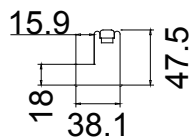

Vintage L Frame 46mm

NOTES:

Shutter Color: 002 Wevet

Hinges Color: White

Qty (数量): 1

Material (材质): Balmoral Pine Wood (松木)

Configuration (窗扇结构): L, IN, 4side, Butt

Tilt rod type (拉杆类型): off set

Louvre Quantity (叶片数量): 29

Louvre Size (叶片尺寸): 255.6mm

Rail Size (上下板尺寸): 307.6mm

Order No (订单号): CGS Mary

Item (序号): 1

Room (房间号): Lounge Left

Louvre Size (叶片类型): 63mm

Stile 41.3mm, Vintage L Frame 46mm