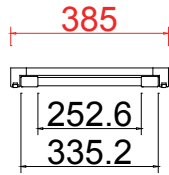

Configuration(窗扇结构): L-DR, IN, 4side, Astrigal Stile 41.3mm, Vintage L Frame 46mm

Tilt rod type(拉杆类型): Set Off

Louvre Quantity(叶片数量): 58

Louvre Size(叶片尺寸): 314mm

Rail Size(上下板尺寸): 366mm

Order No(订单号): CGS Mary

Louvre Size(叶片尺寸): 255.6mm

Rail Size(上下板尺寸): 307.6mm

Order No(订单号): CGS Mary

Item(序号): 3

Room(房间号): Lounge Right

Louvre Size(叶片类型): 63mm

Stile 41.3mm, Vintage L Frame 46mm

L

Tilt rod type(拉杆类型): Off Set

Louvre Quantity(叶片数量): 26

Louvre Size(叶片尺寸): 250.6mm

Rail Size(上下板尺寸): 302.6mm

Order No(订单号): CGS Mary

Item(序号): 4

Room(房间号): Bedroom Left

Louvre Size(叶片类型): 63mm