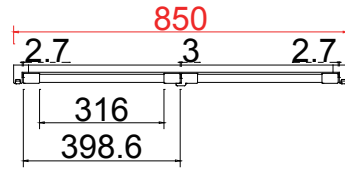

Configuration (窗扇结构): L, IN, 4side, Butt

Tilt rod type (拉杆类型): off set

Louvre Quantity (叶片数量): 29

Louvre Size (叶片尺寸): 255.6mm

Rail Size (上下板尺寸): 307.6mm

Order No (订单号): CGS Mary

Item (序号): 1

Room (房间号): Lounge Left

Louvre Size (叶片类型): 63mm

Stile 41.3mm, Vintage L Frame 46mm

L R

NOTES:

Shutter Color: 002 Wevet

Hinges Color: White

Qty(数量): 1

Material(材质): Balmoral Pine Wood(松木)

Configuration(窗扇结构): L-DR, IN, 4side, Astrigal Stile 41.3mm, Vintage L Frame 46mm

Tilt rod type(拉杆类型): Set Off

Louvre Quantity(叶片数量): 58

Louvre Size(叶片尺寸): 314mm

Rail Size(上下板尺寸): 366mm

Order No(订单号): CGS Mary

Louvre Size(叶片尺寸): 255.6mm

Rail Size(上下板尺寸): 307.6mm

Order No(订单号): CGS Mary

Item(序号): 3

Room(房间号): Lounge Right

Louvre Size(叶片类型): 63mm

Stile 41.3mm, Vintage L Frame 46mm

L