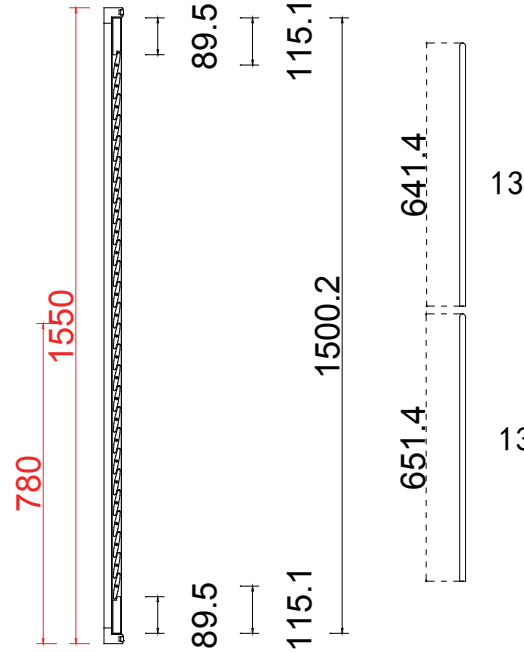

R

26

Vintage L Frame 46mm

NOTES:

Shutter Color: 002 Wevet

Hinges Color: White

Qty (数量): 1

Material (材质): Balmoral Pine Wood (松木)

Configuration (窗扇结构): R, IN, 4side, Butt

Tilt rod type (拉杆类型): Off Set

Louvre Quantity (叶片数量): 26

Louvre Size (叶片尺寸): 250.6mm

Rail Size (上下板尺寸): 302.6mm

Order No (订单号): CGS Mary

Item (序号): 6

Room (房间号): Bedroom Right

Louvre Size (叶片类型): 63mm

Butt Stile 41.3mm, Vintage L Frame 46mm