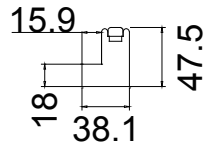

NOTES:

Shutter Color: 002 Wevet

Hinges Color: White

Qty(数量): 1

Material(材质): Balmoral Pine Wood(松木)

Configuration(窗扇结构): L-DR, IN, 4side, Astrigal Stile 41.3mm, Vintage L Frame 46mm

Tilt rod type(拉杆类型): Set Off

Louvre Quantity(叶片数量): 52

Louvre Size(叶片尺寸): 311.5mm

Rail Size(上下板尺寸): 363.5mm

L R

52

Order No(订单号): CGS Mary

Item(序号): 5

Room(房间号): Bedroom Centre

Louvre Size(叶片类型): 63mm