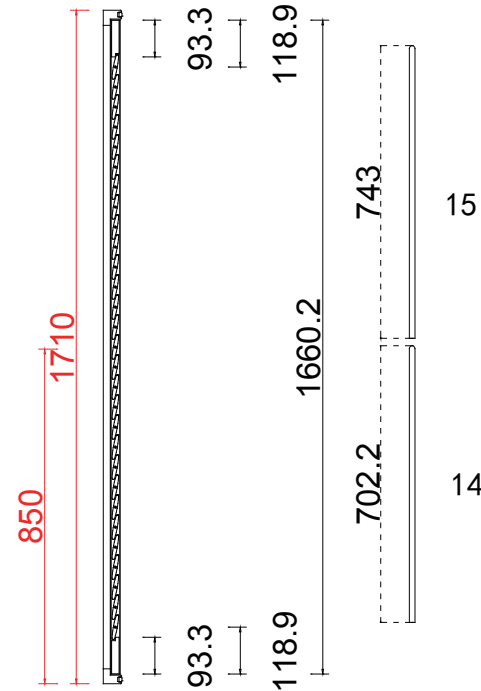

Configuration (窗扇结构): L, IN, 4side, Butt

Tilt rod type (拉杆类型): off set

Louvre Quantity (叶片数量): 29

Louvre Size (叶片尺寸): 255.6mm

Rail Size (上下板尺寸): 307.6mm

Order No (订单号): CGS Mary

Item (序号): 1

Room (房间号): Lounge Left

Louvre Size (叶片类型): 63mm

Stile 41.3mm, Vintage L Frame 46mm

L R

NOTES:

Shutter Color: 002 Wevet

Hinges Color: White

Qty(数量): 1

Material(材质): Balmoral Pine Wood(松木)

Configuration(窗扇结构): L-DR, IN, 4side, Astrigal Stile 41.3mm, Vintage L Frame 46mm

Tilt rod type(拉杆类型): Set Off

Louvre Quantity(叶片数量): 58

Louvre Size(叶片尺寸): 314mm

Rail Size(上下板尺寸): 366mm

Order No(订单号): CGS Mary

Louvre Size(叶片尺寸): 255.6mm

Rail Size(上下板尺寸): 307.6mm

Order No(订单号): CGS Mary

Item(序号): 3

Room(房间号): Lounge Right

Louvre Size(叶片类型): 63mm

Stile 41.3mm, Vintage L Frame 46mm

L