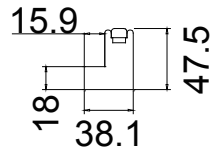

Qty (数量): 1

Material (材质): Balmoral Pine Wood (松木)

Configuration (窗扇结构): R, IN, 4side, Butt

Tilt rod type (拉杆类型): Off Set

Louvre Quantity (叶片数量): 26

Louvre Size (叶片尺寸): 250.6mm

Rail Size (上下板尺寸): 302.6mm

Order No (订单号): CGS Mary

Hinges Color: White

Qty(数量): 1

Material(材质): Balmoral Pine Wood(松木)

Configuration(窗扇结构): L-DR, IN, 4side, Astrigal Stile 41.3mm, Vintage L Frame 46mm

Tilt rod type(拉杆类型): Off Set

Louvre Quantity(叶片数量): 46

Louvre Size(叶片尺寸): 234mm

Rail Size(上下板尺寸): 286mm

Order No(订单号): CGS Mary

Item(序号): 7

Room(房间号): Item 7

Louvre Size(叶片类型): 63mm

Vintage L Frame 46mm

63mm