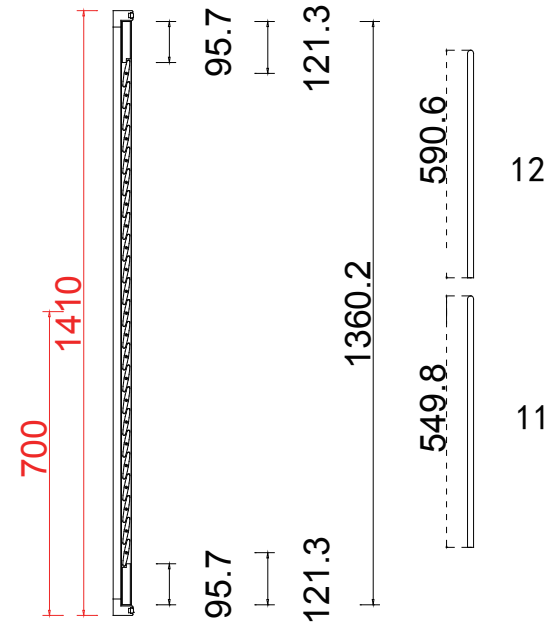

L R

46

NOTES:

Shutter Color: 002 Wevet

Hinges Color: White

Qty(数量): 1

Material(材质): Balmoral Pine Wood(松木)

Configuration(窗扇结构): L-DR, IN, 4side, Astrigal Stile 41.3mm, Vintage L Frame 46mm

Tilt rod type(拉杆类型): Off Set

Louvre Quantity(叶片数量): 46

Louvre Size(叶片尺寸): 234mm

Rail Size(上下板尺寸): 286mm

Order No(订单号): CGS Mary

Item(序号): 7

Room(房间号): Item 7

Louvre Size(叶片类型): 63mm

Vintage L Frame 46mm

63mm