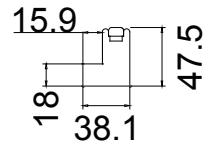

Vintage L Frame 46mm

NOTES:

Shutter Color: 002 Wevet

Hinges Color: White

Qty(数量): 1

Material(材质): Balmoral Pine Wood(松木)

Configuration(窗扇结构): L, IN, 4side, Butt

Tilt rod type(拉杆类型): Off Set

Louvre Quantity(叶片数量): 26

Louvre Size(叶片尺寸): 250.6mm

Rail Size(上下板尺寸): 302.6mm

Order No(订单号): CGS Mary

Item(序号): 4

Room(房间号): Bedroom Left

Louvre Size(叶片类型): 63mm

Stile 41.3mm, Vintage L Frame 46mm