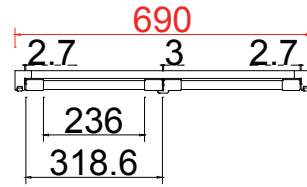

L R

46

NOTES:

Shutter Color: 002 Wevet

Hinges Color: White

Qty(数量): 1

Material(材质): Balmoral Pine Wood(松木)

Configuration(窗扇结构): L-DR, IN, 4side, Astrigal Stile 41.3mm, Vintage L Frame 46mm

Tilt rod type(拉杆类型): Off Set

Louvre Quantity(叶片数量): 46

Louvre Size(叶片尺寸): 234mm

Rail Size(上下板尺寸): 286mm

Order No(订单号): CGS Mary

Item(序号): 7

Room(房间号): Item 7

Louvre Size(叶片类型): 63mm