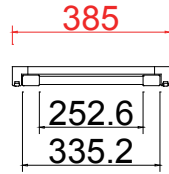

R

26

Vintage L Frame 46mm

NOTES:

Shutter Color: 002 Wevet

Hinges Color: White

Qty (数量): 1

Material (材质): Balmoral Pine Wood (松木)

Configuration (窗扇结构): R, IN, 4side, Butt

Tilt rod type (拉杆类型): Off Set

Louvre Quantity (叶片数量): 26

Louvre Size (叶片尺寸): 250.6mm

Rail Size (上下板尺寸): 302.6mm

Order No (订单号): CGS Mary

Item (序号): 6

Room (房间号): Bedroom Right

Louvre Size (叶片类型): 63mm

Butt Stile 41.3mm, Vintage L Frame 46mm