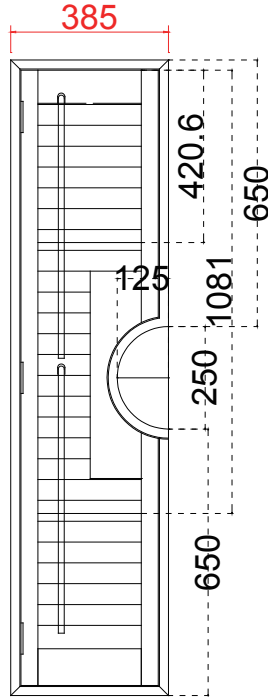

Configuration(窗扇结构): L-DR, IN, 4side, Astrigal Stile 41.3mm, Vintage L Frame 46mm

Tilt rod type(拉杆类型): Set Off

Louvre Quantity(叶片数量): 58

Louvre Size(叶片尺寸): 314mm

Rail Size(上下板尺寸): 366mm

Order No(订单号): CGS Mary

Louvre Size(叶片尺寸): 255.6mm

Rail Size(上下板尺寸): 307.6mm

Order No(订单号): CGS Mary

Item(序号): 3

Room(房间号): Lounge Right

Louvre Size(叶片类型): 63mm

Stile 41.3mm, Vintage L Frame 46mm

L

Tilt rod type(拉杆类型): Off Set

Louvre Quantity(叶片数量): 26

Louvre Size(叶片尺寸): 250.6mm

Rail Size(上下板尺寸): 302.6mm

Order No(订单号): CGS Mary

Item(序号): 4

Room(房间号): Bedroom Left

Louvre Size(叶片类型): 63mm

Rail Size(上下板尺寸): 286mm

Order No(订单号): CGS Mary

Item(序号): 7

Room(房间号): Item 7

Louvre Size(叶片类型): 63mm

Vintage L Frame 46mm

63mm