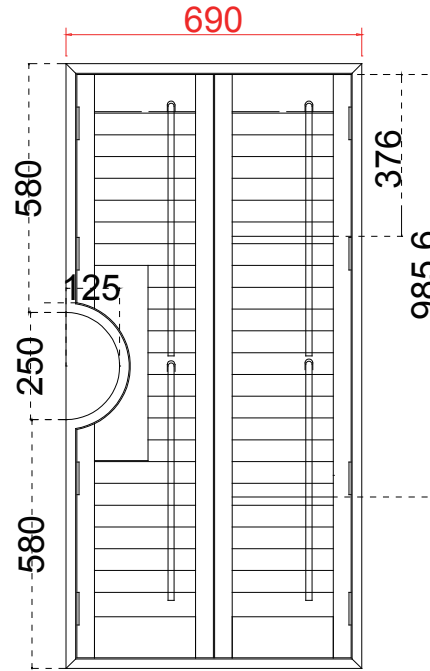

Tilt rod type(拉杆类型): Set Off

Louvre Quantity(叶片数量): 52

Louvre Size(叶片尺寸): 311.5mm

Rail Size(上下板尺寸): 363.5mm

L R

52

Order No(订单号): CGS Mary

Item(序号): 5

Qty (数量): 1

Material (材质): Balmoral Pine Wood (松木)

Configuration (窗扇结构): R, IN, 4side, Butt

Tilt rod type (拉杆类型): Off Set

Louvre Quantity (叶片数量): 26

Louvre Size (叶片尺寸): 250.6mm

Rail Size (上下板尺寸): 302.6mm

Order No (订单号): CGS Mary

Item (序号): 6

Room (房间号): Bedroom Right

Louvre Size (叶片类型): 63mm

Butt Stile 41.3mm, Vintage L Frame 46mm

L R

46

NOTES:

Shutter Color: 002 Wevet

Rail Size(上下板尺寸): 286mm

Order No(订单号): CGS Mary

Item(序号): 7

Room(房间号): Item 7

Louvre Size(叶片类型): 63mm

Vintage L Frame 46mm

63mm