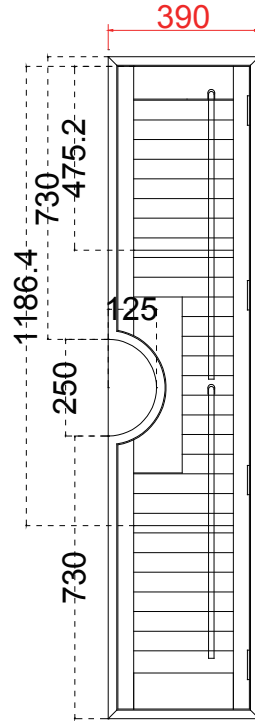

Configuration (窗扇结构): L, IN, 4side, Butt

Tilt rod type (拉杆类型): off set

Louvre Quantity (叶片数量): 29

Louvre Size (叶片尺寸): 255.6mm

Rail Size (上下板尺寸): 307.6mm

Order No (订单号): CGS Mary

Item (序号): 1

Room (房间号): Lounge Left

Configuration(窗扇结构): L-DR, IN, 4side, Astrigal Stile 41.3mm, Vintage L Frame 46mm

Tilt rod type(拉杆类型): Set Off

Louvre Quantity(叶片数量): 58

Louvre Size(叶片尺寸): 314mm

Rail Size(上下板尺寸): 366mm

Order No(订单号): CGS Mary

Item(序号): 2

Room(房间号): Lounge Centre

Louvre Size(叶片类型): 63mm

Vintage L Frame 46mm

63mm

R

29

Vintage L Frame 46mm

Louvre Size(叶片尺寸): 255.6mm

Rail Size(上下板尺寸): 307.6mm

Order No(订单号): CGS Mary

Item(序号): 3

Room(房间号): Lounge Right

Louvre Size(叶片类型): 63mm

Stile 41.3mm, Vintage L Frame 46mm

L