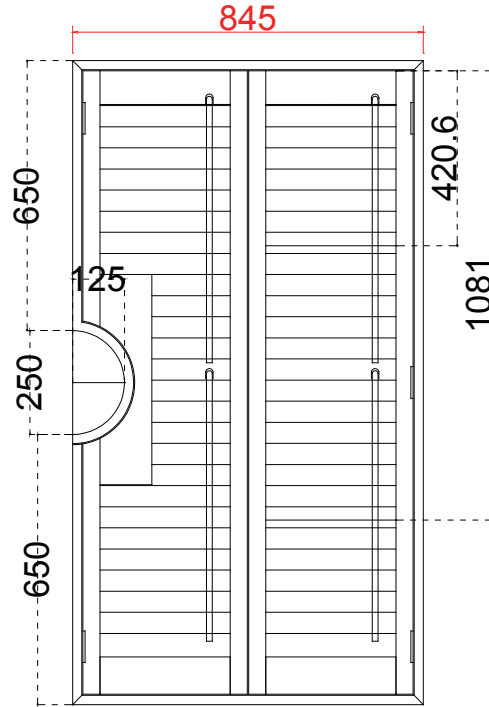

NOTES:

Shutter Color: 002 Wevet

Hinges Color: White

Qty(数量): 1

Material(材质): Balmoral Pine Wood(松木)

Configuration(窗扇结构): L-DR, IN, 4side, Astrigal Stile 41.3mm, Vintage L Frame 46mm

Tilt rod type(拉杆类型): Set Off

Louvre Quantity(叶片数量): 52

Louvre Size(叶片尺寸): 311.5mm

Rail Size(上下板尺寸): 363.5mm

L R

52

Order No(订单号): CGS Mary

Item(序号): 5

Room(房间号): Bedroom Centre

Louvre Size(叶片类型): 63mm