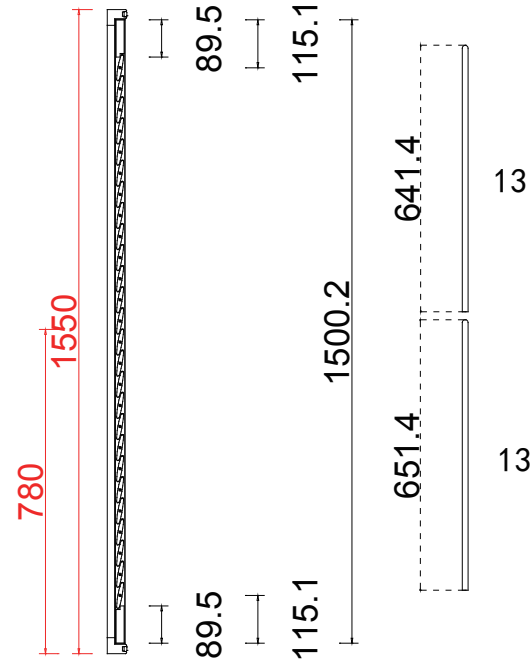

NOTES:

Shutter Color: 002 Wevet

Hinges Color: White

Qty(数量): 1

Material(材质): Balmoral Pine Wood(松木)

Configuration(窗扇结构): L-DR, IN, 4side, Astrigal Stile 41.3mm, Vintage L Frame 46mm

Tilt rod type(拉杆类型): Set Off

Louvre Quantity(叶片数量): 52

Louvre Size(叶片尺寸): 311.5mm

Rail Size(上下板尺寸): 363.5mm

L R

52

Order No(订单号): CGS Mary

Item(序号): 5

Room(房间号): Bedroom Centre

Louvre Size(叶片类型): 63mm