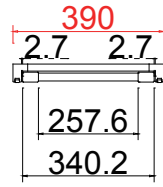

Configuration (窗扇结构): L, IN, 4side, Butt

Tilt rod type (拉杆类型): off set

Louvre Quantity (叶片数量): 29

Louvre Size (叶片尺寸): 255.6mm

Rail Size (上下板尺寸): 307.6mm

Order No (订单号): CGS Mary

Item (序号): 1

Room (房间号): Lounge Left

Configuration(窗扇结构): L-DR, IN, 4side, Astrigal Stile 41.3mm, Vintage L Frame 46mm

Tilt rod type(拉杆类型): Set Off

Louvre Quantity(叶片数量): 58

Louvre Size(叶片尺寸): 314mm

Rail Size(上下板尺寸): 366mm

Order No(订单号): CGS Mary

Item(序号): 2

Room(房间号): Lounge Centre

Louvre Size(叶片类型): 63mm

Vintage L Frame 46mm

63mm

R

29

Vintage L Frame 46mm

Louvre Size(叶片尺寸): 255.6mm

Rail Size(上下板尺寸): 307.6mm

Order No(订单号): CGS Mary

Item(序号): 3

Room(房间号): Lounge Right

Louvre Size(叶片类型): 63mm

Stile 41.3mm, Vintage L Frame 46mm

L