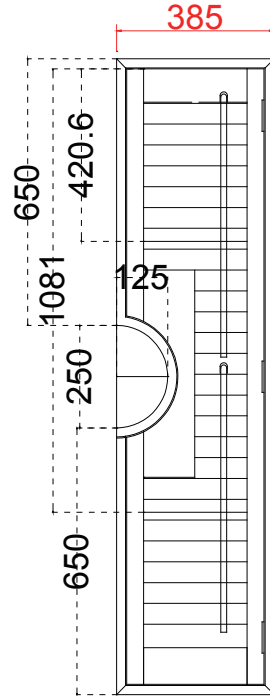

R

26

Vintage L Frame 46mm

NOTES:

Shutter Color: 002 Wevet

Hinges Color: White

Qty (数量): 1

Material (材质): Balmoral Pine Wood (松木)

Configuration (窗扇结构): R, IN, 4side, Butt

Tilt rod type (拉杆类型): Off Set

Louvre Quantity (叶片数量): 26

Louvre Size (叶片尺寸): 250.6mm

Rail Size (上下板尺寸): 302.6mm

Order No (订单号): CGS Mary

Item (序号): 6

Room (房间号): Bedroom Right

Louvre Size (叶片类型): 63mm

Butt Stile 41.3mm, Vintage L Frame 46mm