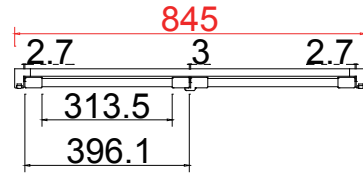

NOTES:

Shutter Color: 002 Wevet

Hinges Color: White

Qty(数量): 1

Material(材质): Balmoral Pine Wood(松木)

Configuration(窗扇结构): L-DR, IN, 4side, Astrigal Stile 41.3mm, Vintage L Frame 46mm

Tilt rod type(拉杆类型): Set Off

Louvre Quantity(叶片数量): 52

Louvre Size(叶片尺寸): 311.5mm

Rail Size(上下板尺寸): 363.5mm

L R

52

Order No(订单号): CGS Mary

Item(序号): 5

Room(房间号): Bedroom Centre

Louvre Size(叶片类型): 63mm