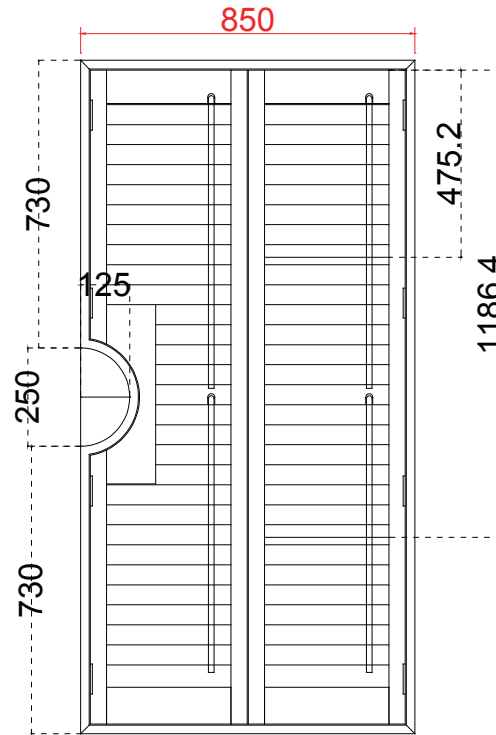

Configuration (窗扇结构): L, IN, 4side, Butt

Tilt rod type (拉杆类型): off set

Louvre Quantity (叶片数量): 29

Louvre Size (叶片尺寸): 255.6mm

Rail Size (上下板尺寸): 307.6mm

Order No (订单号): CGS Mary

Item (序号): 1

Room (房间号): Lounge Left

Louvre Size (叶片类型): 63mm

Stile 41.3mm, Vintage L Frame 46mm

L R

NOTES:

Shutter Color: 002 Wevet

Hinges Color: White

Qty(数量): 1

Material(材质): Balmoral Pine Wood(松木)

Configuration(窗扇结构): L-DR, IN, 4side, Astrigal Stile 41.3mm, Vintage L Frame 46mm

Tilt rod type(拉杆类型): Set Off

Louvre Quantity(叶片数量): 58

Louvre Size(叶片尺寸): 314mm

Rail Size(上下板尺寸): 366mm

Order No(订单号): CGS Mary

Louvre Size(叶片尺寸): 255.6mm

Rail Size(上下板尺寸): 307.6mm

Order No(订单号): CGS Mary

Item(序号): 3

Room(房间号): Lounge Right

Louvre Size(叶片类型): 63mm

Stile 41.3mm, Vintage L Frame 46mm

L