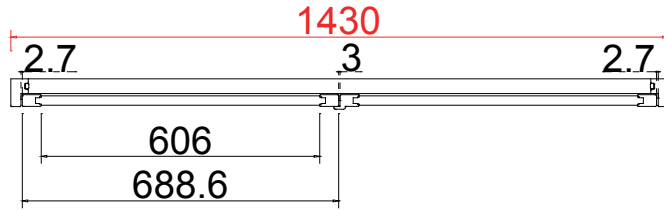

Deep Plain L Frame 60mm

NOTES: L R
 Shutter Color: 001 Super White
 Hinges Color: White
 Qty (数量): 1
 Material (材质): Balmoral Pine Wood (松木)
 Configuration (窗扇结构): L-DR, IN, 4side, Astrigal Stile 41.3mm, Deep Plain L Frame 60mm
 Tilt rod type (拉杆类型): Easy tilt System
 Louvre Quantity (叶片数量): 62
 Louvre Size (叶片尺寸): 601.5mm
 Rail Size (上下板中板尺寸): 653.5mm

Order No (订单号): SUS 09 Rowe
 Item (序号): 1
 Room (房间号): Lounge front
 Louvre Size (叶片类型): 76mm

62

8

9

14

Deep Plain L Frame 60mm

NOTES: L R
 Shutter Color: 001 Super White
 Hinges Color: White
 Qty(数量): 1
 Material(材质): Balmoral Pine Wood(松木)
 Configuration(窗扇结构): L-DR, IN, 4side, Astrigal Stile 41.3mm, Deep Plain L Frame 60mm
 Tilt rod type(拉杆类型): Easy tilt System
 Louvre Quantity(叶片数量): 30
 Louvre Size(叶片尺寸): 604.0mm
 Rail Size(上下板尺寸): 656.0mm

Order No(订单号): SUS 09 Rowe
 Item(序号): 2
 Room(房间号): Main bedroom front
 Louvre Size(叶片类型): 76mm

Deep Plain L Frame 60mm

NOTES: L R
 Shutter Color: 001 Super White
 Hinges Color: White
 Qty(数量): 1
 Material(材质): Balmoral Pine Wood(松木)
 Configuration(窗扇结构): L-DR, IN, 4side, Astrigal Stile 41.3mm, Deep Plain L Frame 60mm
 Tilt rod type(拉杆类型): Easy tilt System
 Louvre Quantity(叶片数量): 30
 Louvre Size(叶片尺寸): 544.0mm
 Rail Size(上下板尺寸): 596.0mm

Louvre Quantity(叶片数量): 15

Louvre Size(叶片尺寸): 611.6mm

Rail Size(上下板尺寸): 663.6mm

Order No(订单号): SUS 09 Rowe

Item(序号): 4

Room(房间号): Rear bed right

Louvre Size(叶片类型): 76mm