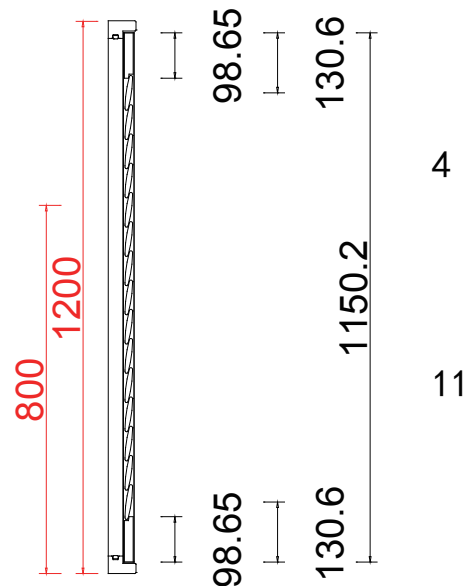

Deep Plain L Frame 60mm

NOTES: L R
 Shutter Color: 001 Super White
 Hinges Color: White
 Qty (数量): 1
 Material (材质): Balmoral Pine Wood (松木)
 Configuration (窗扇结构): L-DR, IN, 4side, Astrigal Stile 41.3mm, Deep Plain L Frame 60mm
 Tilt rod type (拉杆类型): Easy tilt System
 Louvre Quantity (叶片数量): 62
 Louvre Size (叶片尺寸): 601.5mm
 Rail Size (上下板中板尺寸): 653.5mm

Order No (订单号): SUS 09 Rowe
 Item (序号): 1
 Room (房间号): Lounge front
 Louvre Size (叶片类型): 76mm

62

8

9

14

Deep Plain L Frame 60mm

NOTES: L R
 Shutter Color: 001 Super White
 Hinges Color: White
 Qty(数量): 1
 Material(材质): Balmoral Pine Wood(松木)
 Configuration(窗扇结构): L-DR, IN, 4side, Astrigal Stile 41.3mm, Deep Plain L Frame 60mm
 Tilt rod type(拉杆类型): Easy tilt System
 Louvre Quantity(叶片数量): 30
 Louvre Size(叶片尺寸): 604.0mm
 Rail Size(上下板尺寸): 656.0mm

Order No(订单号): SUS 09 Rowe
 Item(序号): 2
 Room(房间号): Main bedroom front
 Louvre Size(叶片类型): 76mm

Deep Plain L Frame 60mm

NOTES: L R
 Shutter Color: 001 Super White
 Hinges Color: White
 Qty(数量): 1
 Material(材质): Balmoral Pine Wood(松木)
 Configuration(窗扇结构): L-DR, IN, 4side, Astrigal Stile 41.3mm, Deep Plain L Frame 60mm
 Tilt rod type(拉杆类型): Easy tilt System
 Louvre Quantity(叶片数量): 30
 Louvre Size(叶片尺寸): 544.0mm
 Rail Size(上下板尺寸): 596.0mm

Louvre Quantity(叶片数量): 15

Louvre Size(叶片尺寸): 611.6mm

Rail Size(上下板尺寸): 663.6mm

Order No(订单号): SUS 09 Rowe

Item(序号): 4

Room(房间号): Rear bed right

Louvre Size(叶片类型): 76mm