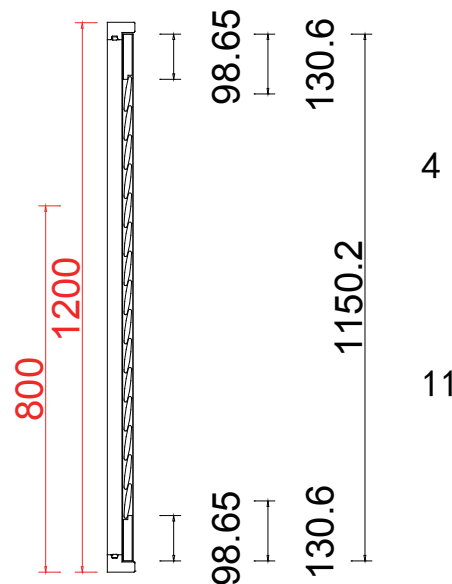

Deep Plain L Frame 60mm

NOTES: L R
 Shutter Color: 001 Super White
 Hinges Color: White
 Qty (数量): 1
 Material (材质): Balmoral Pine Wood (松木)
 Configuration (窗扇结构): L-DR, IN, 4side, Astrigal Stile 41.3mm, Deep Plain L Frame 60mm
 Tilt rod type (拉杆类型): Easy tilt System
 Louvre Quantity (叶片数量): 62
 Louvre Size (叶片尺寸): 601.5mm
 Rail Size (上下板中板尺寸): 653.5mm

Order No(订单号): SUS 09 Rowe
 Item(序号): 2
 Room(房间号): Main bedroom front
 Louvre Size(叶片类型): 76mm

Deep Plain L Frame 60mm

NOTES: L R
 Shutter Color: 001 Super White
 Hinges Color: White
 Qty(数量): 1
 Material(材质): Balmoral Pine Wood(松木)
 Configuration(窗扇结构): L-DR, IN, 4side, Astrigal Stile 41.3mm, Deep Plain L Frame 60mm
 Tilt rod type(拉杆类型): Easy tilt System
 Louvre Quantity(叶片数量): 30
 Louvre Size(叶片尺寸): 544.0mm
 Rail Size(上下板尺寸): 596.0mm

Order No(订单号): SUS 09 Rowe
 Item(序号): 3
 Room(房间号): Rear bedroom left
 Louvre Size(叶片类型): 76mm
 Configuration(窗扇结构): L-DR, IN, 4side, Astrigal Stile 41.3mm, Deep Plain L Frame 60mm

R

15

Deep Plain L Frame 60mm

Louvre Quantity(叶片数量): 15

Louvre Size(叶片尺寸): 611.6mm

Rail Size(上下板尺寸): 663.6mm

Order No(订单号): SUS 09 Rowe

Item(序号): 4

Room(房间号): Rear bed right

Louvre Size(叶片类型): 76mm