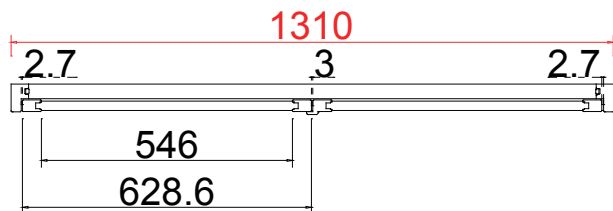

Deep Plain L Frame 60mm

NOTES: L R
 Shutter Color: 001 Super White
 Hinges Color: White
 Qty (数量): 1
 Material (材质): Balmoral Pine Wood (松木)
 Configuration (窗扇结构): L-DR, IN, 4side, Astrigal Stile 41.3mm, Deep Plain L Frame 60mm
 Tilt rod type (拉杆类型): Easy tilt System
 Louvre Quantity (叶片数量): 62
 Louvre Size (叶片尺寸): 601.5mm
 Rail Size (上下板中板尺寸): 653.5mm

Order No (订单号): SUS 09 Rowe
 Item (序号): 1
 Room (房间号): Lounge front
 Louvre Size (叶片类型): 76mm

62

8

9

14

Deep Plain L Frame 60mm

NOTES: L R
 Shutter Color: 001 Super White
 Hinges Color: White
 Qty(数量): 1
 Material(材质): Balmoral Pine Wood(松木)
 Configuration(窗扇结构): L-DR, IN, 4side, Astrigal Stile 41.3mm, Deep Plain L Frame 60mm
 Tilt rod type(拉杆类型): Easy tilt System
 Louvre Quantity(叶片数量): 30
 Louvre Size(叶片尺寸): 604.0mm
 Rail Size(上下板尺寸): 656.0mm

Order No(订单号): SUS 09 Rowe
 Item(序号): 2
 Room(房间号): Main bedroom front
 Louvre Size(叶片类型): 76mm

Deep Plain L Frame 60mm

NOTES: L R
 Shutter Color: 001 Super White
 Hinges Color: White
 Qty(数量): 1
 Material(材质): Balmoral Pine Wood(松木)
 Configuration(窗扇结构): L-DR, IN, 4side, Astrigal Stile 41.3mm, Deep Plain L Frame 60mm
 Tilt rod type(拉杆类型): Easy tilt System
 Louvre Quantity(叶片数量): 30
 Louvre Size(叶片尺寸): 544.0mm
 Rail Size(上下板尺寸): 596.0mm

Order No(订单号): SUS 09 Rowe
 Item(序号): 3
 Room(房间号): Rear bedroom left
 Louvre Size(叶片类型): 76mm
 Configuration(窗扇结构): L-DR, IN, 4side, Astrigal Stile 41.3mm, Deep Plain L Frame 60mm

R

15

Deep Plain L Frame 60mm