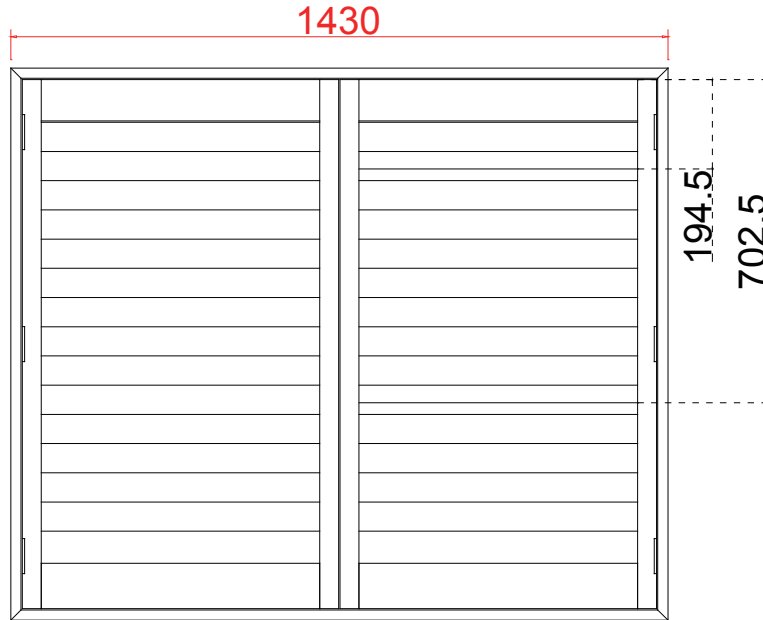

Deep Plain L Frame 60mm

NOTES: L R
 Shutter Color: 001 Super White
 Hinges Color: White
 Qty (数量): 1
 Material (材质): Balmoral Pine Wood (松木)
 Configuration (窗扇结构): L-DR, IN, 4side, Astrigal Stile 41.3mm, Deep Plain L Frame 60mm
 Tilt rod type (拉杆类型): Easy tilt System
 Louvre Quantity (叶片数量): 62
 Louvre Size (叶片尺寸): 601.5mm
 Rail Size (上下板中板尺寸): 653.5mm

Order No (订单号): SUS 09 Rowe
 Item (序号): 1
 Room (房间号): Lounge front
 Louvre Size (叶片类型): 76mm

62

8

9

14

Deep Plain L Frame 60mm

NOTES: L R
 Shutter Color: 001 Super White
 Hinges Color: White
 Qty(数量): 1
 Material(材质): Balmoral Pine Wood(松木)
 Configuration(窗扇结构): L-DR, IN, 4side, Astrigal Stile 41.3mm, Deep Plain L Frame 60mm
 Tilt rod type(拉杆类型): Easy tilt System
 Louvre Quantity(叶片数量): 30
 Louvre Size(叶片尺寸): 604.0mm
 Rail Size(上下板尺寸): 656.0mm

Order No(订单号): SUS 09 Rowe
 Item(序号): 2
 Room(房间号): Main bedroom front
 Louvre Size(叶片类型): 76mm

Deep Plain L Frame 60mm

NOTES: L R
 Shutter Color: 001 Super White
 Hinges Color: White
 Qty(数量): 1
 Material(材质): Balmoral Pine Wood(松木)
 Configuration(窗扇结构): L-DR, IN, 4side, Astrigal Stile 41.3mm, Deep Plain L Frame 60mm
 Tilt rod type(拉杆类型): Easy tilt System
 Louvre Quantity(叶片数量): 30
 Louvre Size(叶片尺寸): 544.0mm
 Rail Size(上下板尺寸): 596.0mm

Louvre Quantity(叶片数量): 15

Louvre Size(叶片尺寸): 611.6mm

Rail Size(上下板尺寸): 663.6mm

Order No(订单号): SUS 09 Rowe

Item(序号): 4

Room(房间号): Rear bed right

Louvre Size(叶片类型): 76mm