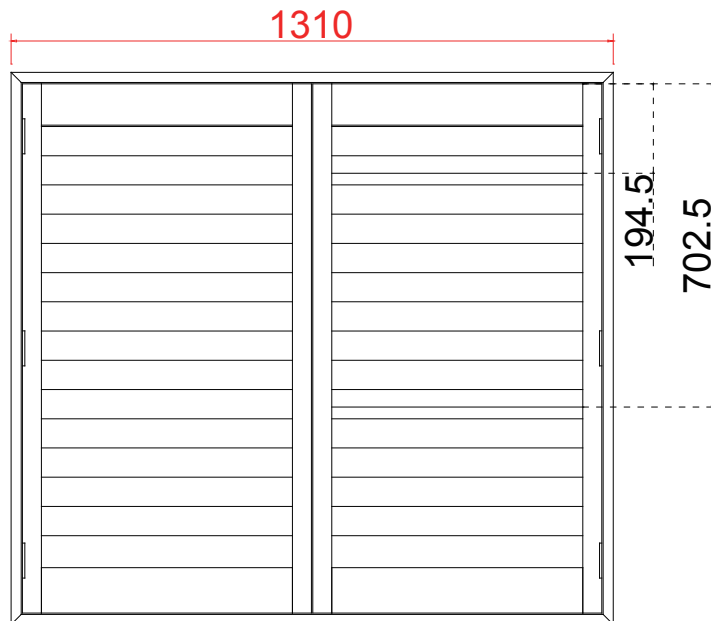

Deep Plain L Frame 60mm

NOTES: L R
 Shutter Color: 001 Super White
 Hinges Color: White
 Qty (数量): 1
 Material (材质): Balmoral Pine Wood (松木)
 Configuration (窗扇结构): L-DR, IN, 4side, Astrigal Stile 41.3mm, Deep Plain L Frame 60mm
 Tilt rod type (拉杆类型): Easy tilt System
 Louvre Quantity (叶片数量): 62
 Louvre Size (叶片尺寸): 601.5mm
 Rail Size (上下板中板尺寸): 653.5mm

Order No (订单号): SUS 09 Rowe
 Item (序号): 1
 Room (房间号): Lounge front
 Louvre Size (叶片类型): 76mm

62

8

9

14

Deep Plain L Frame 60mm

NOTES: L R
 Shutter Color: 001 Super White
 Hinges Color: White
 Qty(数量): 1
 Material(材质): Balmoral Pine Wood(松木)
 Configuration(窗扇结构): L-DR, IN, 4side, Astrigal Stile 41.3mm, Deep Plain L Frame 60mm
 Tilt rod type(拉杆类型): Easy tilt System
 Louvre Quantity(叶片数量): 30
 Louvre Size(叶片尺寸): 604.0mm
 Rail Size(上下板尺寸): 656.0mm

Order No(订单号): SUS 09 Rowe
 Item(序号): 2
 Room(房间号): Main bedroom front
 Louvre Size(叶片类型): 76mm

Deep Plain L Frame 60mm

NOTES: L R
 Shutter Color: 001 Super White
 Hinges Color: White
 Qty(数量): 1
 Material(材质): Balmoral Pine Wood(松木)
 Configuration(窗扇结构): L-DR, IN, 4side, Astrigal Stile 41.3mm, Deep Plain L Frame 60mm
 Tilt rod type(拉杆类型): Easy tilt System
 Louvre Quantity(叶片数量): 30
 Louvre Size(叶片尺寸): 544.0mm
 Rail Size(上下板尺寸): 596.0mm

Louvre Quantity(叶片数量): 15

Louvre Size(叶片尺寸): 611.6mm

Rail Size(上下板尺寸): 663.6mm

Order No(订单号): SUS 09 Rowe

Item(序号): 4

Room(房间号): Rear bed right

Louvre Size(叶片类型): 76mm