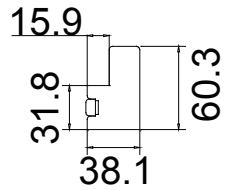

Deep Plain L Frame 60mm

NOTES: L R
 Shutter Color: 001 Super White
 Hinges Color: White
 Qty (数量): 1
 Material (材质): Balmoral Pine Wood (松木)
 Configuration (窗扇结构): L-DR, IN, 4side, Astrigal Stile 41.3mm, Deep Plain L Frame 60mm
 Tilt rod type (拉杆类型): Easy tilt System
 Louvre Quantity (叶片数量): 62
 Louvre Size (叶片尺寸): 601.5mm
 Rail Size (上下板中板尺寸): 653.5mm

Order No (订单号): SUS 09 Rowe
 Item (序号): 1
 Room (房间号): Lounge front
 Louvre Size (叶片类型): 76mm

62

8

9

14

Deep Plain L Frame 60mm

NOTES: L R
 Shutter Color: 001 Super White
 Hinges Color: White
 Qty(数量): 1
 Material(材质): Balmoral Pine Wood(松木)
 Configuration(窗扇结构): L-DR, IN, 4side, Astrigal Stile 41.3mm, Deep Plain L Frame 60mm
 Tilt rod type(拉杆类型): Easy tilt System
 Louvre Quantity(叶片数量): 30
 Louvre Size(叶片尺寸): 604.0mm
 Rail Size(上下板尺寸): 656.0mm

Order No(订单号): SUS 09 Rowe
 Item(序号): 2
 Room(房间号): Main bedroom front
 Louvre Size(叶片类型): 76mm

Deep Plain L Frame 60mm

NOTES: L R
 Shutter Color: 001 Super White
 Hinges Color: White
 Qty(数量): 1
 Material(材质): Balmoral Pine Wood(松木)
 Configuration(窗扇结构): L-DR, IN, 4side, Astrigal Stile 41.3mm, Deep Plain L Frame 60mm
 Tilt rod type(拉杆类型): Easy tilt System
 Louvre Quantity(叶片数量): 30
 Louvre Size(叶片尺寸): 544.0mm
 Rail Size(上下板尺寸): 596.0mm

Louvre Quantity(叶片数量): 15

Louvre Size(叶片尺寸): 611.6mm

Rail Size(上下板尺寸): 663.6mm

Order No(订单号): SUS 09 Rowe

Item(序号): 4

Room(房间号): Rear bed right

Louvre Size(叶片类型): 76mm