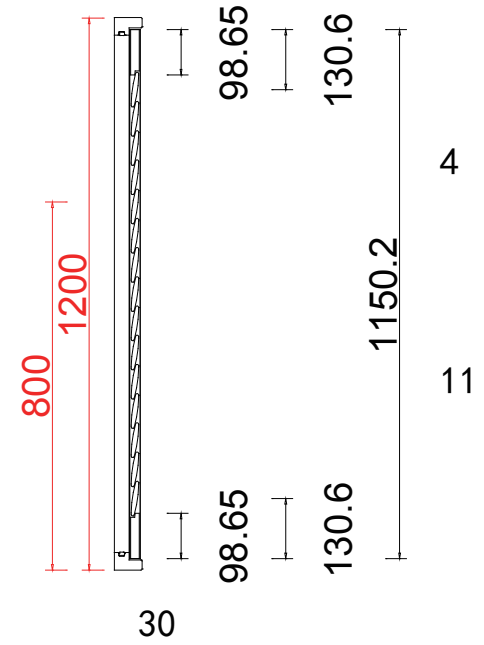

Deep Plain L Frame 60mm

NOTES: L R
 Shutter Color: 001 Super White
 Hinges Color: White
 Qty (数量): 1
 Material (材质): Balmoral Pine Wood (松木)
 Configuration (窗扇结构): L-DR, IN, 4side, Astrigal Stile 41.3mm, Deep Plain L Frame 60mm
 Tilt rod type (拉杆类型): Easy tilt System
 Louvre Quantity (叶片数量): 62
 Louvre Size (叶片尺寸): 601.5mm
 Rail Size (上下板中板尺寸): 653.5mm

Order No (订单号): SUS 09 Rowe
 Item (序号): 1
 Room (房间号): Lounge front
 Louvre Size (叶片类型): 76mm

62

8

9

14

Deep Plain L Frame 60mm

NOTES: L R
 Shutter Color: 001 Super White
 Hinges Color: White
 Qty(数量): 1
 Material(材质): Balmoral Pine Wood(松木)
 Configuration(窗扇结构): L-DR, IN, 4side, Astrigal Stile 41.3mm, Deep Plain L Frame 60mm
 Tilt rod type(拉杆类型): Easy tilt System
 Louvre Quantity(叶片数量): 30
 Louvre Size(叶片尺寸): 604.0mm
 Rail Size(上下板尺寸): 656.0mm

Order No(订单号): SUS 09 Rowe
 Item(序号): 2
 Room(房间号): Main bedroom front
 Louvre Size(叶片类型): 76mm

Deep Plain L Frame 60mm

NOTES: L R
 Shutter Color: 001 Super White
 Hinges Color: White
 Qty(数量): 1
 Material(材质): Balmoral Pine Wood(松木)
 Configuration(窗扇结构): L-DR, IN, 4side, Astrigal Stile 41.3mm, Deep Plain L Frame 60mm
 Tilt rod type(拉杆类型): Easy tilt System
 Louvre Quantity(叶片数量): 30
 Louvre Size(叶片尺寸): 544.0mm
 Rail Size(上下板尺寸): 596.0mm

Louvre Quantity(叶片数量): 15

Louvre Size(叶片尺寸): 611.6mm

Rail Size(上下板尺寸): 663.6mm

Order No(订单号): SUS 09 Rowe

Item(序号): 4

Room(房间号): Rear bed right

Louvre Size(叶片类型): 76mm