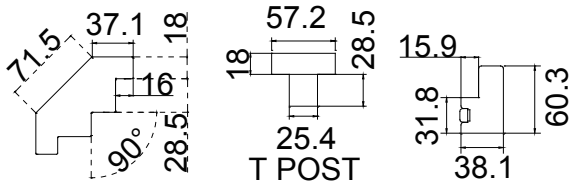

L

18

Deep Plain L Frame 60mm

NOTES:

Shutter Color: 002 Wevet

Hinges Color: White

Qty(数量): 1

Material(材质): Balmoral Pine Wood(松木) Louvre Size(叶片类型): 76mm

Configuration(窗扇结构): L, IN, 4side, Butt Stile 41.3mm, Deep Plain L Frame 60mm

Tilt rod type(拉杆类型): Easy tilt System

Louvre Quantity(叶片数量): 18

Louvre Size(叶片尺寸): 405.6mm

Rail Size(上下板尺寸): 457.6mm

Order No(订单号): 1ST 45259 HP Contracts

Item(序号): 2

Room(房间号): Lounge

R C L T R T R C L

Bay Post 46 Deep Plain L Frame 60mm

NOTES:
 Shutter Color: 002 Wevet
 Hinges Color: White
 Qty(数量): 1
 Material(材质): Balmoral Pine Wood(松木)
 Configuration(窗扇结构): RCLTRTRCL, IN, 4side, Butt Stile 41.3mm, Deep Plain L Frame 60mm
 Tilt rod type(拉杆类型): Easy tilt System
 Louvre Quantity(叶片数量): 18/18/18/18/18
 Louvre Size(叶片尺寸): 523.8mm, 619.3mm, 715.6mm, 592.3mm, 525.8mm
 Rail Size(上下板尺寸): 575.8mm, 671.3mm, 767.6mm, 644.3mm, 577.8mm

Configuration (窗扇结构): LTR, IN, 4side, Butt Stile 41.3mm, Deep Plain L Frame 60mm

Tilt rod type (拉杆类型): Easy tilt System

Louvre Quantity (叶片数量): 18/18

Louvre Size (叶片尺寸): 761.1mm, 759.1mm

Rail Size (上下板尺寸): 813.1mm, 811.1mm