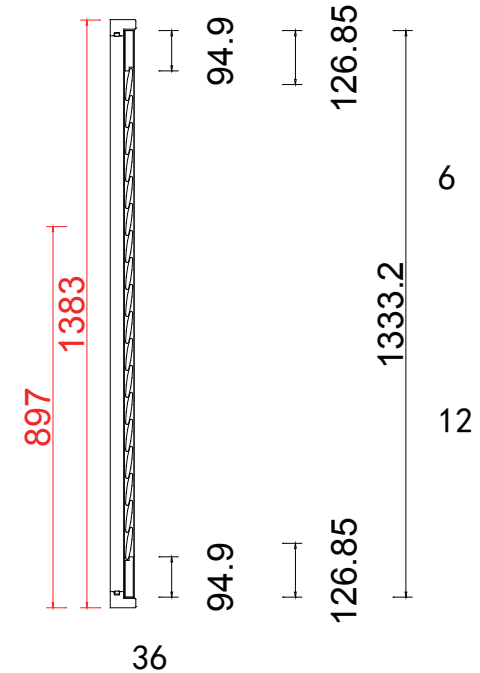

Deep Plain L Frame 60mm

NOTES: L T R

Shutter Color: 002 Wevet

Hinges Color: White

Qty (数量): 1

Material (材质): Balmoral Pine Wood (松木)

Configuration (窗扇结构): LTR, IN, 4side, Butt Stile 41.3mm, Deep Plain L Frame 60mm

Tilt rod type (拉杆类型): Easy tilt System

Louvre Quantity (叶片数量): 18/18

Louvre Size (叶片尺寸): 761.1mm, 759.1mm

Rail Size (上下板尺寸): 813.1mm, 811.1mm

Order No (订单号): 1ST 45259 HP Contracts

Item (序号): 4

Room (房间号): Games

Louvre Size (叶片类型): 76mm