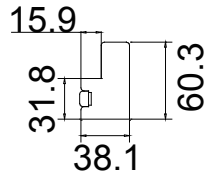

Configuration(窗扇结构): L, IN, 4side, Butt Stile 41.3mm, Deep Plain L Frame 60mm

Tilt rod type(拉杆类型): Easy tilt System

Louvre Quantity(叶片数量): 18

Louvre Size(叶片尺寸): 405.6mm

Rail Size(上下板尺寸): 457.6mm

Order No(订单号): 1ST 45259 HP Contracts

Item(序号): 2

Room(房间号): Lounge

R C L T R T R C L

Bay Post 46 Deep Plain L Frame 60mm

NOTES:
 Shutter Color: 002 Wevet
 Hinges Color: White
 Qty(数量): 1
 Material(材质): Balmoral Pine Wood(松木)
 Configuration(窗扇结构): RCLTRTRCL, IN, 4side, Butt Stile 41.3mm, Deep Plain L Frame 60mm
 Tilt rod type(拉杆类型): Easy tilt System
 Louvre Quantity(叶片数量): 18/18/18/18/18
 Louvre Size(叶片尺寸): 523.8mm, 619.3mm, 715.6mm, 592.3mm, 525.8mm
 Rail Size(上下板尺寸): 575.8mm, 671.3mm, 767.6mm, 644.3mm, 577.8mm

Order No(订单号): 1ST 45259 HP Contracts
 Item(序号): 3
 Room(房间号): Bed Bay
 Louvre Size(叶片类型): 76mm

Deep Plain L Frame 60mm

NOTES: L T R

Shutter Color: 002 Wevet

Hinges Color: White

Qty (数量): 1

Material (材质): Balmoral Pine Wood (松木)

Configuration (窗扇结构): LTR, IN, 4side, Butt Stile 41.3mm, Deep Plain L Frame 60mm

Tilt rod type (拉杆类型): Easy tilt System

Louvre Quantity (叶片数量): 18/18

Louvre Size (叶片尺寸): 761.1mm, 759.1mm

Rail Size (上下板尺寸): 813.1mm, 811.1mm