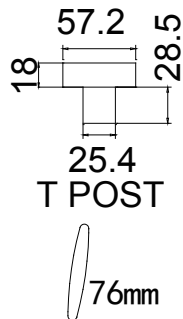

Configuration(窗扇结构): L, IN, 4side, Butt Stile 41.3mm, Deep Plain L Frame 60mm

Tilt rod type(拉杆类型): Easy tilt System

Louvre Quantity(叶片数量): 18

Louvre Size(叶片尺寸): 405.6mm

Rail Size(上下板尺寸): 457.6mm

Order No(订单号): 1ST 45259 HP Contracts

Item(序号): 2

Room(房间号): Lounge

R C L T R T R C L

Bay Post 46 Deep Plain L Frame 60mm

NOTES:
 Shutter Color: 002 Wevet
 Hinges Color: White
 Qty(数量): 1
 Material(材质): Balmoral Pine Wood(松木)
 Configuration(窗扇结构): RCLTRTRCL, IN, 4side, Butt Stile 41.3mm, Deep Plain L Frame 60mm
 Tilt rod type(拉杆类型): Easy tilt System
 Louvre Quantity(叶片数量): 18/18/18/18/18
 Louvre Size(叶片尺寸): 523.8mm, 619.3mm, 715.6mm, 592.3mm, 525.8mm
 Rail Size(上下板尺寸): 575.8mm, 671.3mm, 767.6mm, 644.3mm, 577.8mm

Order No(订单号): 1ST 45259 HP Contracts
 Item(序号): 3
 Room(房间号): Bed Bay
 Louvre Size(叶片类型): 76mm

Deep Plain L Frame 60mm

NOTES: L T R

Shutter Color: 002 Wevet

Hinges Color: White

Qty (数量): 1

Material (材质): Balmoral Pine Wood (松木)

Configuration (窗扇结构): LTR, IN, 4side, Butt Stile 41.3mm, Deep Plain L Frame 60mm

Tilt rod type (拉杆类型): Easy tilt System

Louvre Quantity (叶片数量): 18/18

Louvre Size (叶片尺寸): 761.1mm, 759.1mm

Rail Size (上下板尺寸): 813.1mm, 811.1mm