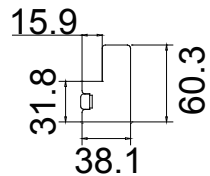

L

18

Deep Plain L Frame 60mm

NOTES:

Shutter Color: 002 Wevet

Hinges Color: White

Qty(数量): 1

Material(材质): Balmoral Pine Wood(松木) Louvre Size(叶片类型): 76mm

Configuration(窗扇结构): L, IN, 4side, Butt Stile 41.3mm, Deep Plain L Frame 60mm

Tilt rod type(拉杆类型): Easy tilt System

Louvre Quantity(叶片数量): 18

Louvre Size(叶片尺寸): 405.6mm

Rail Size(上下板尺寸): 457.6mm

Order No(订单号): 1ST 45259 HP Contracts

Item(序号): 2

Room(房间号): Lounge

R C L T R T R C L

Bay Post 46 Deep Plain L Frame 60mm

NOTES:
 Shutter Color: 002 Wevet
 Hinges Color: White
 Qty(数量): 1
 Material(材质): Balmoral Pine Wood(松木)
 Configuration(窗扇结构): RCLTRTRCL, IN, 4side, Butt Stile 41.3mm, Deep Plain L Frame 60mm
 Tilt rod type(拉杆类型): Easy tilt System
 Louvre Quantity(叶片数量): 18/18/18/18/18
 Louvre Size(叶片尺寸): 523.8mm, 619.3mm, 715.6mm, 592.3mm, 525.8mm
 Rail Size(上下板尺寸): 575.8mm, 671.3mm, 767.6mm, 644.3mm, 577.8mm

Configuration (窗扇结构): LTR, IN, 4side, Butt Stile 41.3mm, Deep Plain L Frame 60mm

Tilt rod type (拉杆类型): Easy tilt System

Louvre Quantity (叶片数量): 18/18

Louvre Size (叶片尺寸): 761.1mm, 759.1mm

Rail Size (上下板尺寸): 813.1mm, 811.1mm