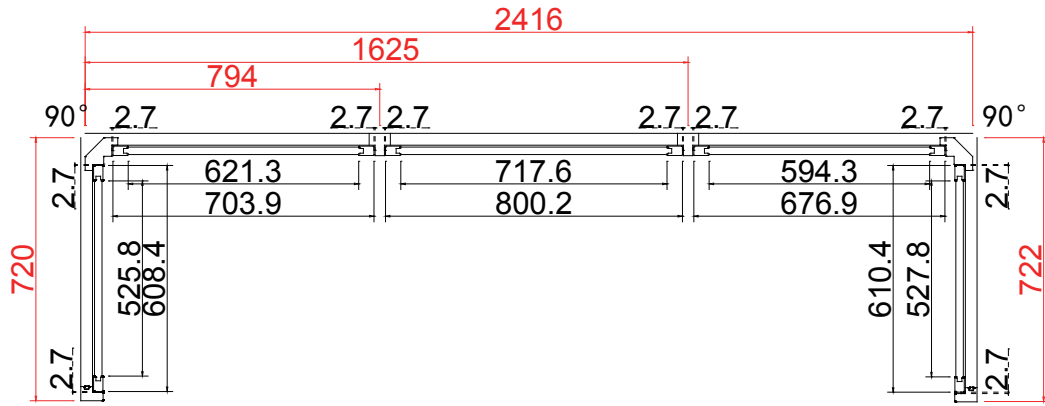

Configuration(窗扇结构): L, IN, 4side, Butt Stile 41.3mm, Deep Plain L Frame 60mm

Tilt rod type(拉杆类型): Easy tilt System

Louvre Quantity(叶片数量): 18

Louvre Size(叶片尺寸): 405.6mm

Rail Size(上下板尺寸): 457.6mm

Order No(订单号): 1ST 45259 HP Contracts

Item(序号): 2

Room(房间号): Lounge

R C L T R T R C L

Bay Post 46 Deep Plain L Frame 60mm

NOTES:
 Shutter Color: 002 Wevet
 Hinges Color: White
 Qty(数量): 1
 Material(材质): Balmoral Pine Wood(松木)
 Configuration(窗扇结构): RCLTRTRCL, IN, 4side, Butt Stile 41.3mm, Deep Plain L Frame 60mm
 Tilt rod type(拉杆类型): Easy tilt System
 Louvre Quantity(叶片数量): 18/18/18/18/18
 Louvre Size(叶片尺寸): 523.8mm, 619.3mm, 715.6mm, 592.3mm, 525.8mm
 Rail Size(上下板尺寸): 575.8mm, 671.3mm, 767.6mm, 644.3mm, 577.8mm

Configuration (窗扇结构): LTR, IN, 4side, Butt Stile 41.3mm, Deep Plain L Frame 60mm

Tilt rod type (拉杆类型): Easy tilt System

Louvre Quantity (叶片数量): 18/18

Louvre Size (叶片尺寸): 761.1mm, 759.1mm

Rail Size (上下板尺寸): 813.1mm, 811.1mm

Order No (订单号): 1ST 45259 HP Contracts

Item (序号): 4

Room (房间号): Games

Louvre Size (叶片类型): 76mm