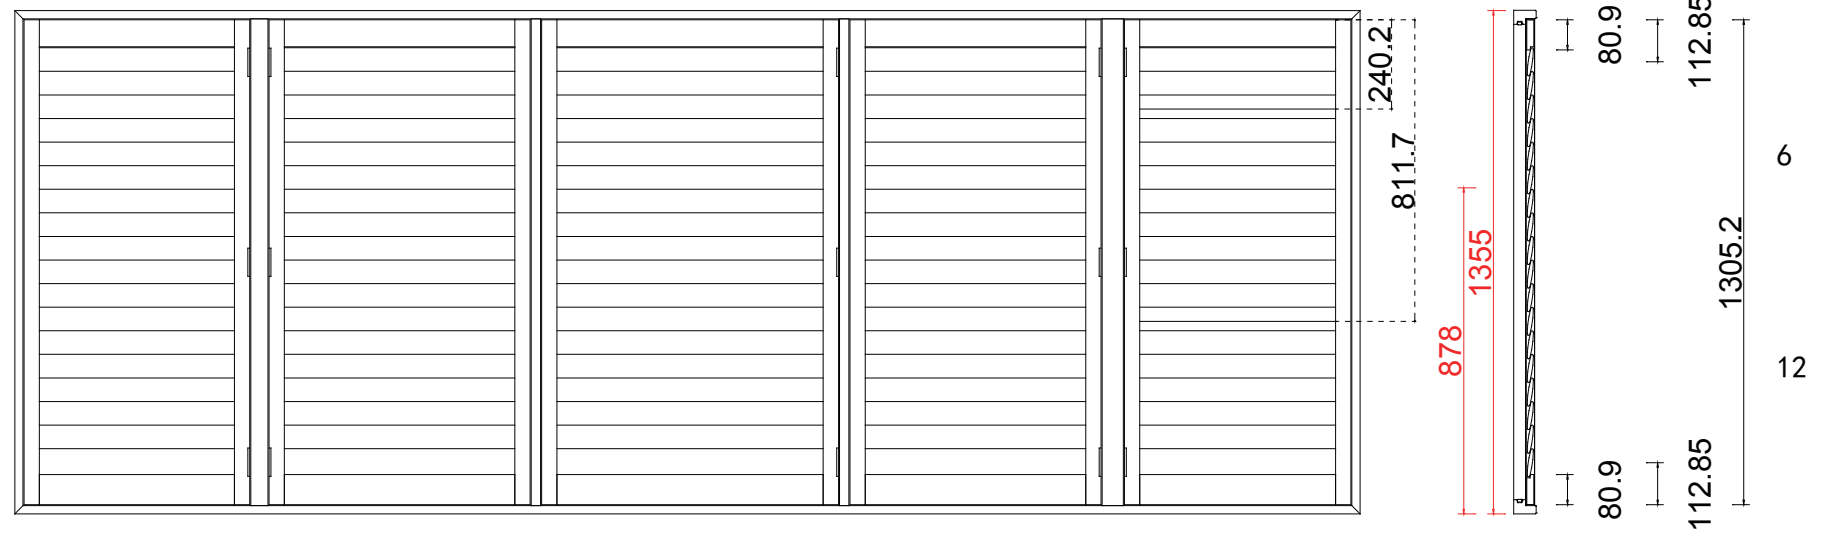

L

18

Deep Plain L Frame 60mm

NOTES:

Shutter Color: 002 Wevet

Hinges Color: White

Qty(数量): 1

Material(材质): Balmoral Pine Wood(松木) Louvre Size(叶片类型): 76mm

Configuration(窗扇结构): L, IN, 4side, Butt Stile 41.3mm, Deep Plain L Frame 60mm

Tilt rod type(拉杆类型): Easy tilt System

Louvre Quantity(叶片数量): 18

Louvre Size(叶片尺寸): 405.6mm

Rail Size(上下板尺寸): 457.6mm

Order No(订单号): 1ST 45259 HP Contracts

Item(序号): 2

Room(房间号): Lounge

R C L T R T R C L

Bay Post 46 Deep Plain L Frame 60mm

NOTES:
 Shutter Color: 002 Wevet
 Hinges Color: White
 Qty(数量): 1
 Material(材质): Balmoral Pine Wood(松木)
 Configuration(窗扇结构): RCLTRTRCL, IN, 4side, Butt Stile 41.3mm, Deep Plain L Frame 60mm
 Tilt rod type(拉杆类型): Easy tilt System
 Louvre Quantity(叶片数量): 18/18/18/18/18
 Louvre Size(叶片尺寸): 523.8mm, 619.3mm, 715.6mm, 592.3mm, 525.8mm
 Rail Size(上下板尺寸): 575.8mm, 671.3mm, 767.6mm, 644.3mm, 577.8mm

Configuration (窗扇结构): LTR, IN, 4side, Butt Stile 41.3mm, Deep Plain L Frame 60mm

Tilt rod type (拉杆类型): Easy tilt System

Louvre Quantity (叶片数量): 18/18

Louvre Size (叶片尺寸): 761.1mm, 759.1mm

Rail Size (上下板尺寸): 813.1mm, 811.1mm