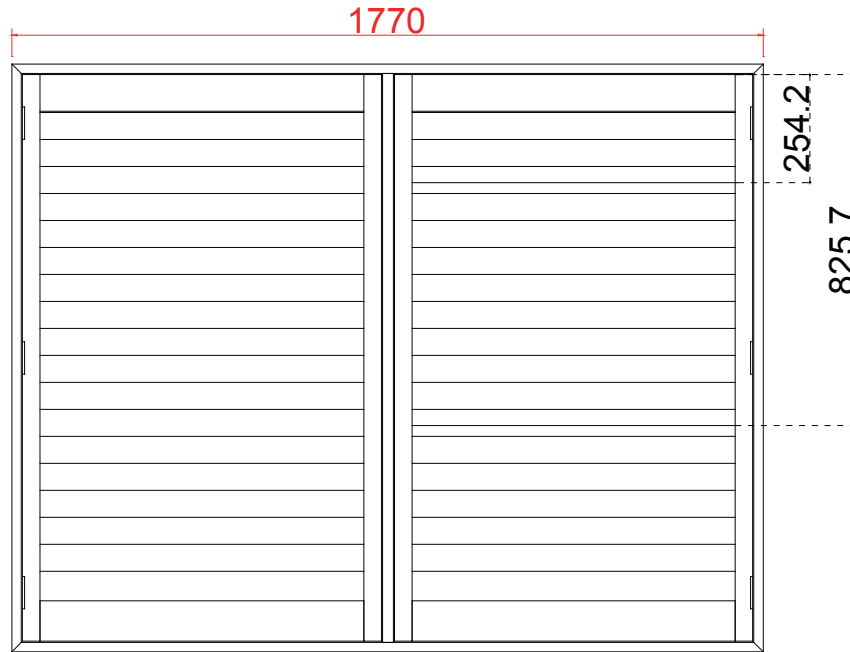

Configuration(窗扇结构): L, IN, 4side, Butt Stile 41.3mm, Deep Plain L Frame 60mm

Tilt rod type(拉杆类型): Easy tilt System

Louvre Quantity(叶片数量): 18

Louvre Size(叶片尺寸): 405.6mm

Rail Size(上下板尺寸): 457.6mm

Order No(订单号): 1ST 45259 HP Contracts

Item(序号): 2

Room(房间号): Lounge

R C L T R T R C L

Bay Post 46 Deep Plain L Frame 60mm

NOTES:
 Shutter Color: 002 Wevet
 Hinges Color: White
 Qty(数量): 1
 Material(材质): Balmoral Pine Wood(松木)
 Configuration(窗扇结构): RCLTRTRCL, IN, 4side, Butt Stile 41.3mm, Deep Plain L Frame 60mm
 Tilt rod type(拉杆类型): Easy tilt System
 Louvre Quantity(叶片数量): 18/18/18/18/18
 Louvre Size(叶片尺寸): 523.8mm, 619.3mm, 715.6mm, 592.3mm, 525.8mm
 Rail Size(上下板尺寸): 575.8mm, 671.3mm, 767.6mm, 644.3mm, 577.8mm

Order No(订单号): 1ST 45259 HP Contracts
 Item(序号): 3
 Room(房间号): Bed Bay
 Louvre Size(叶片类型): 76mm

Deep Plain L Frame 60mm

NOTES: L T R

Shutter Color: 002 Wevet

Hinges Color: White

Qty (数量): 1

Material (材质): Balmoral Pine Wood (松木)

Configuration (窗扇结构): LTR, IN, 4side, Butt Stile 41.3mm, Deep Plain L Frame 60mm

Tilt rod type (拉杆类型): Easy tilt System

Louvre Quantity (叶片数量): 18/18

Louvre Size (叶片尺寸): 761.1mm, 759.1mm

Rail Size (上下板尺寸): 813.1mm, 811.1mm