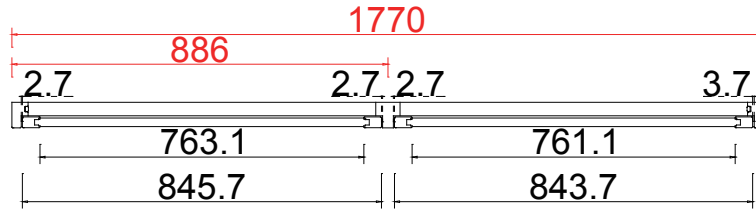

Configuration(窗扇结构): L, IN, 4side, Butt Stile 41.3mm, Deep Plain L Frame 60mm

Tilt rod type(拉杆类型): Easy tilt System

Louvre Quantity(叶片数量): 18

Louvre Size(叶片尺寸): 405.6mm

Rail Size(上下板尺寸): 457.6mm

Order No(订单号): 1ST 45259 HP Contracts

Item(序号): 2

Room(房间号): Lounge

R C L T R T R C L

Bay Post 46 Deep Plain L Frame 60mm

NOTES:
 Shutter Color: 002 Wevet
 Hinges Color: White
 Qty(数量): 1
 Material(材质): Balmoral Pine Wood(松木)
 Configuration(窗扇结构): RCLTRTRCL, IN, 4side, Butt Stile 41.3mm, Deep Plain L Frame 60mm
 Tilt rod type(拉杆类型): Easy tilt System
 Louvre Quantity(叶片数量): 18/18/18/18/18
 Louvre Size(叶片尺寸): 523.8mm, 619.3mm, 715.6mm, 592.3mm, 525.8mm
 Rail Size(上下板尺寸): 575.8mm, 671.3mm, 767.6mm, 644.3mm, 577.8mm

Order No(订单号): 1ST 45259 HP Contracts
 Item(序号): 3
 Room(房间号): Bed Bay
 Louvre Size(叶片类型): 76mm

Deep Plain L Frame 60mm

NOTES: L T R

Shutter Color: 002 Wevet

Hinges Color: White

Qty (数量): 1

Material (材质): Balmoral Pine Wood (松木)

Configuration (窗扇结构): LTR, IN, 4side, Butt Stile 41.3mm, Deep Plain L Frame 60mm

Tilt rod type (拉杆类型): Easy tilt System

Louvre Quantity (叶片数量): 18/18

Louvre Size (叶片尺寸): 761.1mm, 759.1mm

Rail Size (上下板尺寸): 813.1mm, 811.1mm