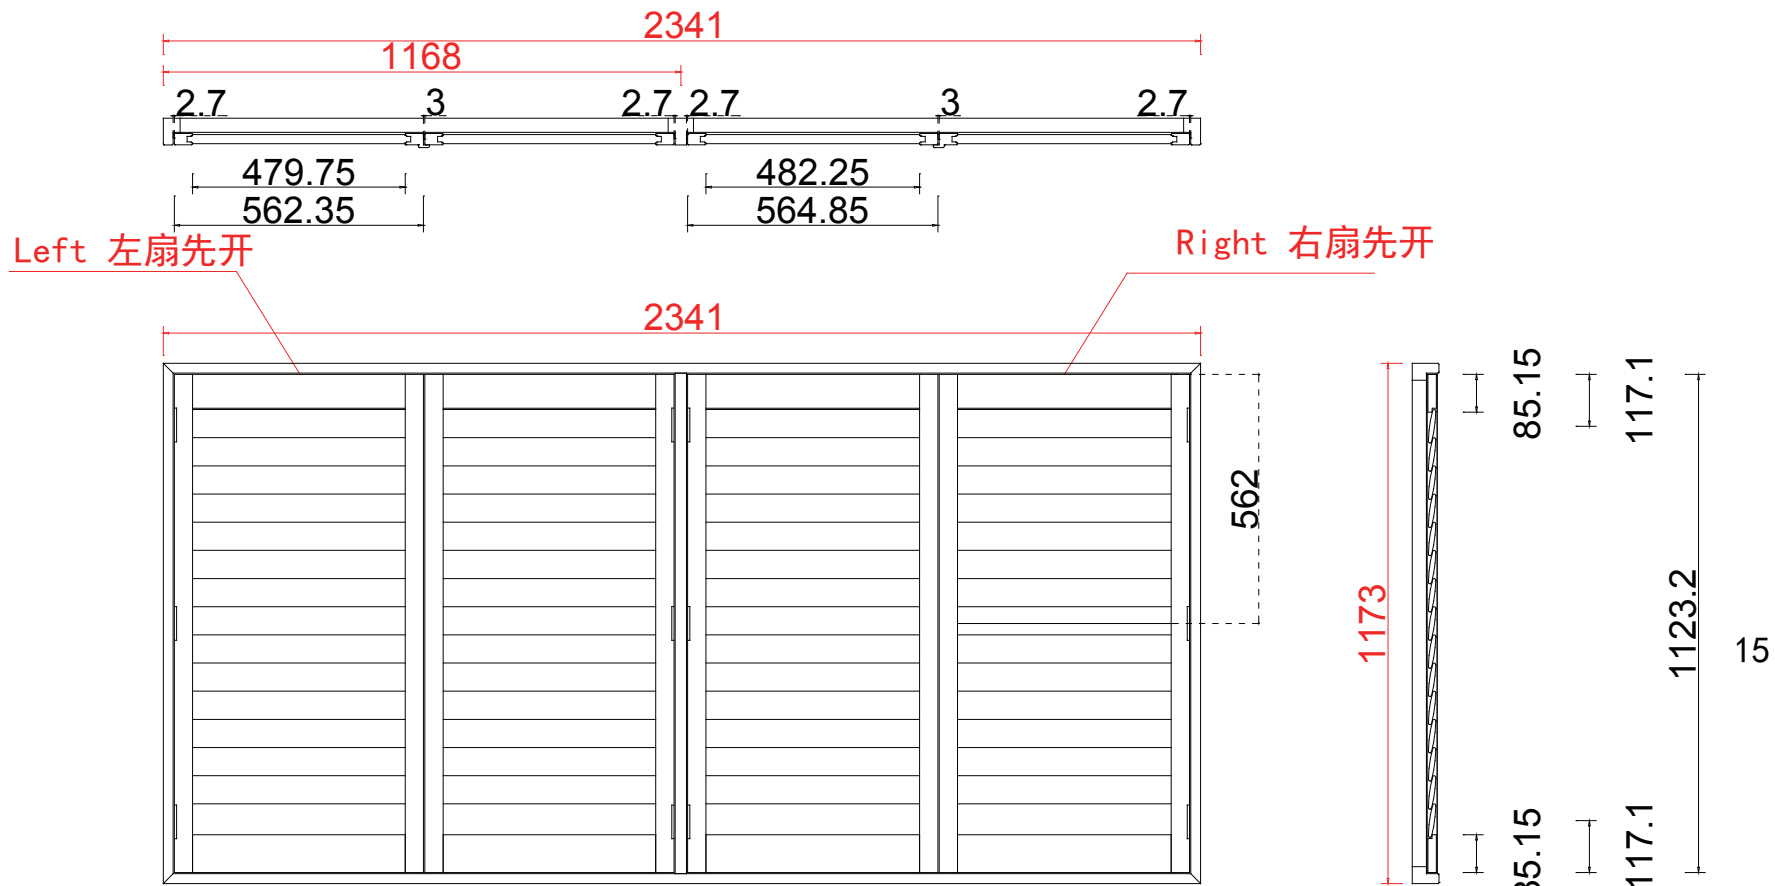

Medium L Frame PVC

L R T L R

NOTES:

Shutter Color: 002 winter white  
 Hinges Color: Stainless Steel (不锈钢)  
 Qty (数量): 1  
 Material (材质): Highgrove PVC

Order No (订单号): CART Burgess  
 Item (序号): 1  
 Room (房间号): Lounge  
 Louvre Size (叶片类型): 76mm

Configuration (窗扇结构): LD-RTL-DR, IN, 4side, Astrigal Stile 41.3mm, Medium L frame  
 Tilt rod type (拉杆类型): Easy tilt System  
 Louvre Quantity (叶片数量): 34/34  
 Louvre Size (叶片尺寸): 475.8mm, 478.3mm  
 Rail Size (上下板尺寸): 503.8mm, 506.3mm

Medium L Frame PVC

L R T L R

**NOTES:**  
 Shutter Color: 002 winter white  
 Hinges Color: Stainless Steel (不锈钢)  
 Qty (数量): 1  
 Material (材质): Highgrove PVC  
 Configuration (窗扇结构): LD-RTL-DR, IN, 4side, Astrigal Stile 41.3mm, Medium L frame  
 Tilt rod type (拉杆类型): Easy tilt System  
 Louvre Quantity (叶片数量): 30/30  
 Louvre Size (叶片尺寸): 477.8mm, 480.3mm  
 Rail Size (上下板尺寸): 505.8mm, 508.3mm

Order No (订单号): CART Burgess  
 Item (序号): 2  
 Room (房间号): Lounge  
 Louvre Size (叶片类型): 76mm

76mm