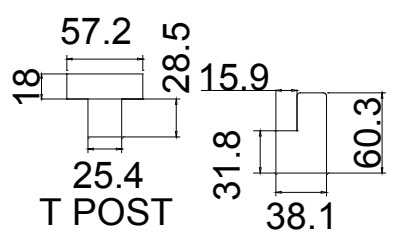

Medium L Frame PVC

L R T L R

NOTES:

Shutter Color: 002 winter white  
 Hinges Color: Stainless Steel (不锈钢)  
 Qty (数量): 1  
 Material (材质): Highgrove PVC

Order No (订单号): CART Burgess  
 Item (序号): 1  
 Room (房间号): Lounge  
 Louvre Size (叶片类型): 76mm

Configuration (窗扇结构): LD-RTL-DR, IN, 4side, Astrigal Stile 41.3mm, Medium L frame  
 Tilt rod type (拉杆类型): Easy tilt System  
 Louvre Quantity (叶片数量): 34/34  
 Louvre Size (叶片尺寸): 475.8mm, 478.3mm  
 Rail Size (上下板尺寸): 503.8mm, 506.3mm

Medium L Frame PVC

L R T L R

**NOTES:**  
 Shutter Color: 002 winter white  
 Hinges Color: Stainless Steel (不锈钢)  
 Qty (数量): 1  
 Material (材质): Highgrove PVC  
 Configuration (窗扇结构): LD-RTL-DR, IN, 4side, Astrigal Stile 41.3mm, Medium L frame  
 Tilt rod type (拉杆类型): Easy tilt System  
 Louvre Quantity (叶片数量): 30/30  
 Louvre Size (叶片尺寸): 477.8mm, 480.3mm  
 Rail Size (上下板尺寸): 505.8mm, 508.3mm

Order No (订单号): CART Burgess  
 Item (序号): 2  
 Room (房间号): Lounge  
 Louvre Size (叶片类型): 76mm

76mm