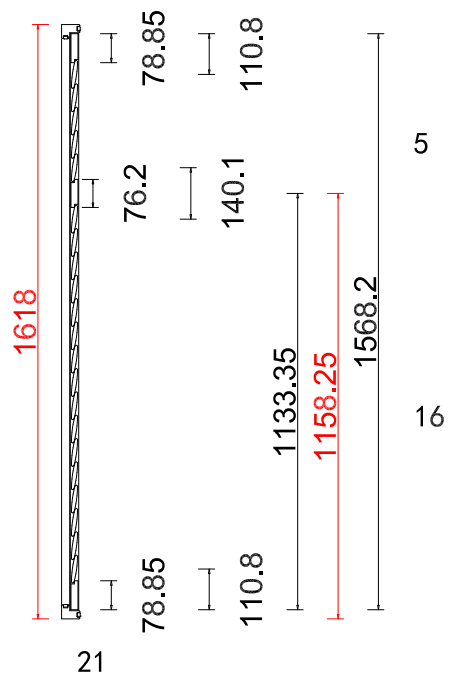

Batten:50*50*1618 2 Pcs
002 Wevet

Double Insert L Frame 50mm

NOTES:
 Shutter Color: 002 Wevet
 Hinges Color: White
 Qty(数量): 1
 Material(材质): Balmoral Pine Wood (松木)
 Configuration(窗扇结构): L, IN, 4side, Butt Stile 41.3mm, Double Insert L Frame 50mm
 Tilt rod type(拉杆类型): Easy tilt System
 Louvre Quantity(叶片数量): 21
 Louvre Size(叶片尺寸): 441.1mm
 Rail Size(上下板中板尺寸): 492.6mm

Order No(订单号): JPK Wharton
 Item(序号): 1
 Room(房间号): bay left
 Louvre Size(叶片类型): 76mm

Double Insert L Frame 50mm

R
 NOTES:
 Shutter Color: 002 Wevet
 Hinges Color: White
 Qty (数量): 1
 Material (材质): Balmoral Pine Wood (松木)
 Configuration (窗扇结构): R, IN, 4side, Butt Stile 41.3mm, Double Insert L Frame 50mm
 Tilt rod type (拉杆类型): Easy tilt System
 Louvre Quantity (叶片数量): 21
 Louvre Size (叶片尺寸): 434.1mm
 Rail Size (上下板中板尺寸): 485.6mm

Order No (订单号): JPK Wharton
 Item (序号): 3
 Room (房间号): bay right
 Louvre Size (叶片类型): 76mm