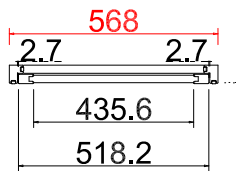

Batten:50*50*1618 2 Pcs
002 Wevet

Double Insert L Frame 50mm

NOTES:
 Shutter Color: 002 Wevet
 Hinges Color: White
 Qty(数量): 1
 Material(材质): Balmoral Pine Wood (松木)
 Configuration(窗扇结构): L, IN, 4side, Butt Stile 41.3mm, Double Insert L Frame 50mm
 Tilt rod type(拉杆类型): Easy tilt System
 Louvre Quantity(叶片数量): 21
 Louvre Size(叶片尺寸): 441.1mm
 Rail Size(上下板中板尺寸): 492.6mm

Order No(订单号): JPK Wharton
 Item(序号): 1
 Room(房间号): bay left
 Louvre Size(叶片类型): 76mm

Double Insert L Frame 50mm

R
 NOTES:
 Shutter Color: 002 Wevet
 Hinges Color: White
 Qty (数量): 1
 Material (材质): Balmoral Pine Wood (松木)
 Configuration (窗扇结构): R, IN, 4side, Butt Stile 41.3mm, Double Insert L Frame 50mm
 Tilt rod type (拉杆类型): Easy tilt System
 Louvre Quantity (叶片数量): 21
 Louvre Size (叶片尺寸): 434.1mm
 Rail Size (上下板中板尺寸): 485.6mm

Order No (订单号): JPK Wharton
 Item (序号): 3
 Room (房间号): bay right
 Louvre Size (叶片类型): 76mm