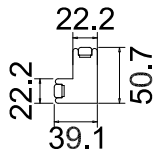

Batten:50*50*1618 2 Pcs
002 Wevet

Double Insert L Frame 50mm

NOTES:
 Shutter Color: 002 Wevet
 Hinges Color: White
 Qty(数量): 1
 Material(材质): Balmoral Pine Wood (松木)
 Configuration(窗扇结构): L, IN, 4side, Butt Stile 41.3mm, Double Insert L Frame 50mm
 Tilt rod type(拉杆类型): Easy tilt System
 Louvre Quantity(叶片数量): 21
 Louvre Size(叶片尺寸): 441.1mm
 Rail Size(上下板中板尺寸): 492.6mm

Order No(订单号): JPK Wharton
 Item(序号): 1
 Room(房间号): bay left
 Louvre Size(叶片类型): 76mm

Double Insert L Frame 50mm

R
 NOTES:
 Shutter Color: 002 Wevet
 Hinges Color: White
 Qty (数量): 1
 Material (材质): Balmoral Pine Wood (松木)
 Configuration (窗扇结构): R, IN, 4side, Butt Stile 41.3mm, Double Insert L Frame 50mm
 Tilt rod type (拉杆类型): Easy tilt System
 Louvre Quantity (叶片数量): 21
 Louvre Size (叶片尺寸): 434.1mm
 Rail Size (上下板中板尺寸): 485.6mm

Order No (订单号): JPK Wharton
 Item (序号): 3
 Room (房间号): bay right
 Louvre Size (叶片类型): 76mm