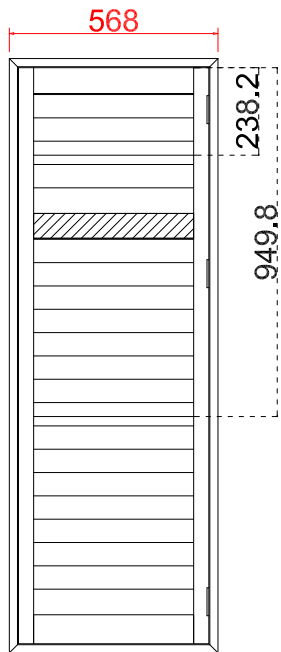

Batten:50*50*1618 2 Pcs
002 Wevet

Double Insert L Frame 50mm

NOTES:
 Shutter Color: 002 Wevet
 Hinges Color: White
 Qty(数量): 1
 Material(材质): Balmoral Pine Wood (松木)
 Configuration(窗扇结构): L, IN, 4side, Butt Stile 41.3mm, Double Insert L Frame 50mm
 Tilt rod type(拉杆类型): Easy tilt System
 Louvre Quantity(叶片数量): 21
 Louvre Size(叶片尺寸): 441.1mm
 Rail Size(上下板中板尺寸): 492.6mm

Order No(订单号): JPK Wharton
 Item(序号): 1
 Room(房间号): bay left
 Louvre Size(叶片类型): 76mm

Double Insert L Frame 50mm

R
 NOTES:
 Shutter Color: 002 Wevet
 Hinges Color: White
 Qty (数量): 1
 Material (材质): Balmoral Pine Wood (松木)
 Configuration (窗扇结构): R, IN, 4side, Butt Stile 41.3mm, Double Insert L Frame 50mm
 Tilt rod type (拉杆类型): Easy tilt System
 Louvre Quantity (叶片数量): 21
 Louvre Size (叶片尺寸): 434.1mm
 Rail Size (上下板中板尺寸): 485.6mm

Order No (订单号): JPK Wharton
 Item (序号): 3
 Room (房间号): bay right
 Louvre Size (叶片类型): 76mm