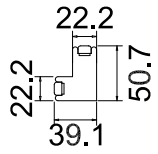

Batten:50*50*1618 2 Pcs
002 Wevet

Double Insert L Frame 50mm

NOTES:
 Shutter Color: 002 Wevet
 Hinges Color: White
 Qty(数量): 1
 Material(材质): Balmoral Pine Wood (松木)
 Configuration(窗扇结构): L, IN, 4side, Butt Stile 41.3mm, Double Insert L Frame 50mm
 Tilt rod type(拉杆类型): Easy tilt System
 Louvre Quantity(叶片数量): 21
 Louvre Size(叶片尺寸): 441.1mm
 Rail Size(上下板中板尺寸): 492.6mm

Order No(订单号): JPK Wharton
 Item(序号): 1
 Room(房间号): bay left
 Louvre Size(叶片类型): 76mm

Double Insert L Frame 50mm

R
 NOTES:
 Shutter Color: 002 Wevet
 Hinges Color: White
 Qty (数量): 1
 Material (材质): Balmoral Pine Wood (松木)
 Configuration (窗扇结构): R, IN, 4side, Butt Stile 41.3mm, Double Insert L Frame 50mm
 Tilt rod type (拉杆类型): Easy tilt System
 Louvre Quantity (叶片数量): 21
 Louvre Size (叶片尺寸): 434.1mm
 Rail Size (上下板中板尺寸): 485.6mm

Order No (订单号): JPK Wharton
 Item (序号): 3
 Room (房间号): bay right
 Louvre Size (叶片类型): 76mm