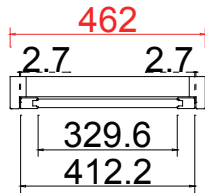

NOTES:

L

18

Shutter Color: 002 Wevet

Hinges Color: White

Qty (数量): 1

Material (材质): Balmoral Pine Wood (松木)

Configuration (窗扇结构): L, IN, 4side, Butt Stile 41.3mm, Plain L Frame 76mm

Tilt rod type (拉杆类型): Easy tilt System

Louvre Quantity (叶片数量): 18

Louvre Size (叶片尺寸): 327.6mm

Rail Size (上下板中板尺寸): 379.6mm

Order No (订单号): ILOV Mr D Harris

Item (序号): 6

Room (房间号): 2 bed bay 3

Louvre Size (叶片类型): 76.2mm