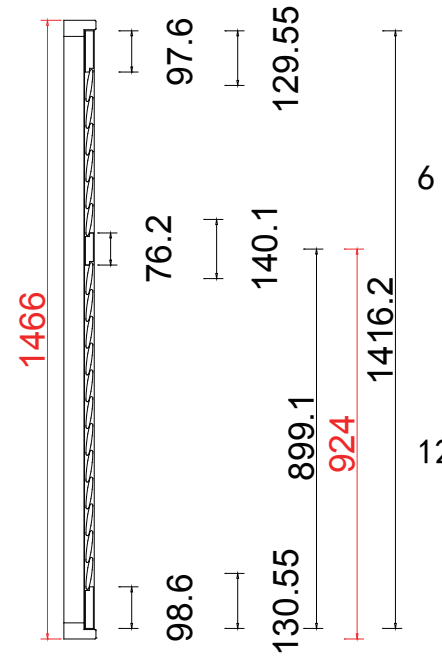

Configuration (窗扇结构): LTL-DRTR, IN, 4side, Astrigal Stile 41.3mm, Plain L Frame 76mm

Tilt rod type (拉杆类型): Easy tilt System

Louvre Quantity (叶片数量): 18/36/18

Louvre Size (叶片尺寸): 445.1mm, 558mm, 449.1mm

Rail Size (上下板中板尺寸): 497.1mm, 610mm, 501.1mm

Order No (订单号): ILOV Mr D Harris

Item (序号): 2

Room (房间号): bed bay 2

Louvre Size (叶片类型): 76mm

76mm

Plain L Frame 76mm

NOTES:

L

Louvre Size(叶片尺寸): 330.6mm

Rail Size(上下板中板尺寸): 382.6mm

Order No(订单号): ILOV Mr D Harris

Item(序号): 3

Room(房间号): bed bay 3

Louvre Size(叶片类型): 76mm

18

NOTES:

Louvre Quantity (叶片数量): 18/36/18

Louvre Size (叶片尺寸): 446.1mm, 556mm, 454.1mm

Rail Size (上下板中板尺寸): 498.1mm, 608mm, 506.1mm

Order No (订单号): ILOV Mr D Harris

Item (序号): 5

Room (房间号): 2 bed bay 2

Louvre Size (叶片类型): 76mm