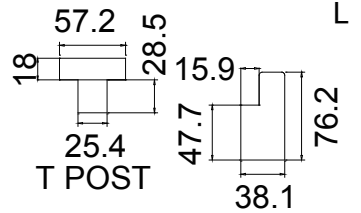

L T L R T R

NOTES:

Shutter Color: 002 Wevet

Hinges Color: White

Qty (数量): 1

Material (材质): Balmoral Pine Wood (松木)

Configuration (窗扇结构): LTL-DRTR, IN, 4side, Astrigal Stile 41.3mm, Plain L Frame 76mm

Tilt rod type (拉杆类型): Easy tilt System

Louvre Quantity (叶片数量): 18/36/18

Louvre Size (叶片尺寸): 445.1mm, 558mm, 449.1mm

Rail Size (上下板中板尺寸): 497.1mm, 610mm, 501.1mm

Order No (订单号): ILOV Mr D Harris

Item (序号): 2

Room (房间号): bed bay 2

Louvre Size (叶片类型): 76mm

76mm