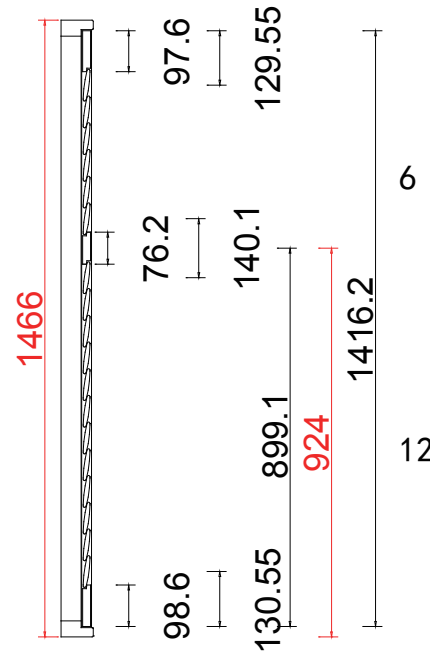

Configuration (窗扇结构): LTL-DRTR, IN, 4side, Astrigal Stile 41.3mm, Plain L Frame 76mm

Tilt rod type (拉杆类型): Easy tilt System

Louvre Quantity (叶片数量): 18/36/18

Louvre Size (叶片尺寸): 445.1mm, 558mm, 449.1mm

Rail Size (上下板中板尺寸): 497.1mm, 610mm, 501.1mm

Louvre Size(叶片尺寸): 330.6mm

Rail Size(上下板中板尺寸): 382.6mm

Order No(订单号): ILOV Mr D Harris

Item(序号): 3

Room(房间号): bed bay 3

Louvre Size(叶片类型): 76mm

18

NOTES:

Rail Size(上下板中板尺寸): 380.6mm

R

18

Order No(订单号): ILOV Mr D Harris

Item(序号): 4

Room(房间号): 2 bed bay 1

Louvre Size(叶片类型): 76mm

Stile 41.3mm, Plain L Frame 76mm

Louvre Quantity (叶片数量): 18/36/18

Louvre Size (叶片尺寸): 446.1mm, 556mm, 454.1mm

Rail Size (上下板中板尺寸): 498.1mm, 608mm, 506.1mm

Order No (订单号): ILOV Mr D Harris

Item (序号): 5

Room (房间号): 2 bed bay 2

Louvre Size (叶片类型): 76mm