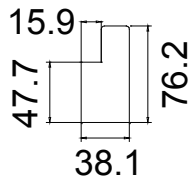

Configuration (窗扇结构): LTL-DRTR, IN, 4side, Astrigal Stile 41.3mm, Plain L Frame 76mm

Tilt rod type (拉杆类型): Easy tilt System

Louvre Quantity (叶片数量): 18/36/18

Louvre Size (叶片尺寸): 445.1mm, 558mm, 449.1mm

Rail Size (上下板中板尺寸): 497.1mm, 610mm, 501.1mm

Order No (订单号): ILOV Mr D Harris

Item (序号): 2

Room (房间号): bed bay 2

Louvre Size (叶片类型): 76mm

76mm

Plain L Frame 76mm

NOTES:

L

Louvre Size(叶片尺寸): 330.6mm

Rail Size(上下板中板尺寸): 382.6mm

Order No(订单号): ILOV Mr D Harris

Item(序号): 3

Room(房间号): bed bay 3

Louvre Size(叶片类型): 76mm

18

NOTES:

Louvre Quantity (叶片数量): 18/36/18

Louvre Size (叶片尺寸): 446.1mm, 556mm, 454.1mm

Rail Size (上下板中板尺寸): 498.1mm, 608mm, 506.1mm

Order No (订单号): ILOV Mr D Harris

Item (序号): 5

Room (房间号): 2 bed bay 2

Louvre Size (叶片类型): 76mm