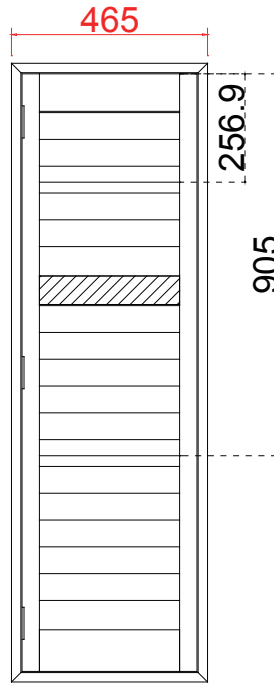

Configuration (窗扇结构): LTL-DRTR, IN, 4side, Astrigal Stile 41.3mm, Plain L Frame 76mm

Tilt rod type (拉杆类型): Easy tilt System

Louvre Quantity (叶片数量): 18/36/18

Louvre Size (叶片尺寸): 445.1mm, 558mm, 449.1mm

Rail Size (上下板中板尺寸): 497.1mm, 610mm, 501.1mm

Order No (订单号): ILOV Mr D Harris

Item (序号): 2

Room (房间号): bed bay 2

Louvre Size (叶片类型): 76mm

76mm

Plain L Frame 76mm

NOTES:

L

Louvre Size(叶片尺寸): 330.6mm

Rail Size(上下板中板尺寸): 382.6mm

Order No(订单号): ILOV Mr D Harris

Item(序号): 3

Room(房间号): bed bay 3

Louvre Size(叶片类型): 76mm

18

NOTES:

Louvre Quantity (叶片数量): 18/36/18

Louvre Size (叶片尺寸): 446.1mm, 556mm, 454.1mm

Rail Size (上下板中板尺寸): 498.1mm, 608mm, 506.1mm

Order No (订单号): ILOV Mr D Harris

Item (序号): 5

Room (房间号): 2 bed bay 2

Louvre Size (叶片类型): 76mm