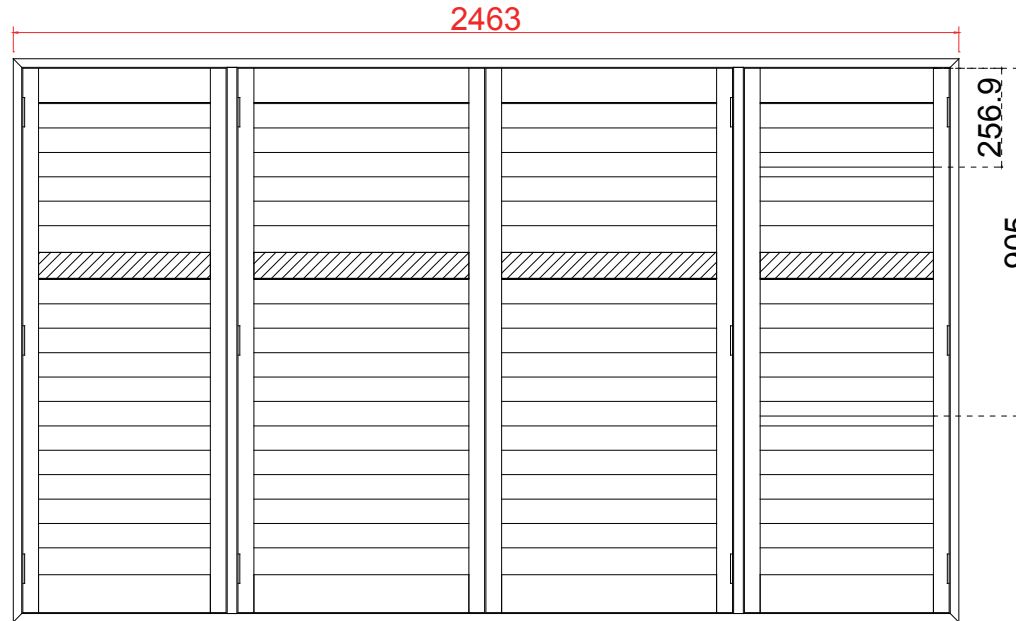

Plain L Frame 76mm

NOTES: R
 Shutter Color: 002 Wevet
 Hinges Color: White
 Qty (数量): 1
 Material (材质): Balmoral Pine Wood (松木)
 Configuration (窗扇结构): R, IN, 4side, Butt Stile 41.3mm, Plain L Frame 76mm
 Tilt rod type (拉杆类型): Easy tilt System
 Louvre Quantity (叶片数量): 18
 Louvre Size (叶片尺寸): 337.6mm
 Rail Size (上下板中板尺寸): 389.6mm

Order No (订单号): ILOV Mr D Harris
 Item (序号): 1
 Room (房间号): bed bay 1

Louvre Size (叶片类型): 76mm

L T L R T R

NOTES:

Shutter Color: 002 Wevet

Hinges Color: White

Qty (数量): 1

Material (材质): Balmoral Pine Wood (松木)

Configuration (窗扇结构): LTL-DRTR, IN, 4side, Astrigal Stile 41.3mm, Plain L Frame 76mm

Tilt rod type (拉杆类型): Easy tilt System

Louvre Quantity (叶片数量): 18/36/18

Louvre Size (叶片尺寸): 445.1mm, 558mm, 449.1mm

Rail Size (上下板中板尺寸): 497.1mm, 610mm, 501.1mm

Louvre Quantity (叶片数量): 18/36/18

Louvre Size (叶片尺寸): 446.1mm, 556mm, 454.1mm

Rail Size (上下板中板尺寸): 498.1mm, 608mm, 506.1mm

Order No (订单号): ILOV Mr D Harris

Item (序号): 5

Room (房间号): 2 bed bay 2

Louvre Size (叶片类型): 76mm