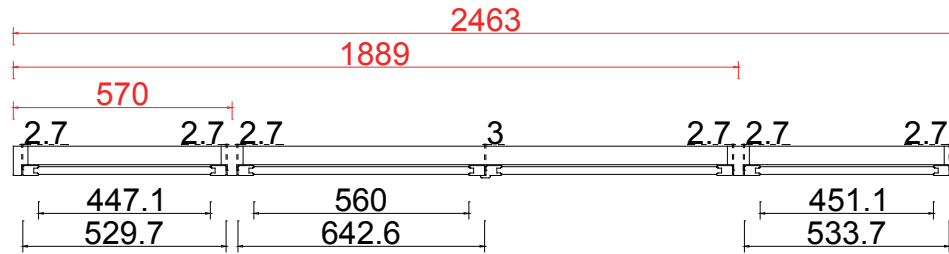

L T L R T R

NOTES:

Shutter Color: 002 Wevet

Hinges Color: White

Qty (数量): 1

Material (材质): Balmoral Pine Wood (松木)

Configuration (窗扇结构): LTL-DRTR, IN, 4side, Astrigal Stile 41.3mm, Plain L Frame 76mm

Tilt rod type (拉杆类型): Easy tilt System

Louvre Quantity (叶片数量): 18/36/18

Louvre Size (叶片尺寸): 445.1mm, 558mm, 449.1mm

Rail Size (上下板中板尺寸): 497.1mm, 610mm, 501.1mm

Order No (订单号): ILOV Mr D Harris

Item (序号): 2

Room (房间号): bed bay 2

Louvre Size (叶片类型): 76mm

76mm