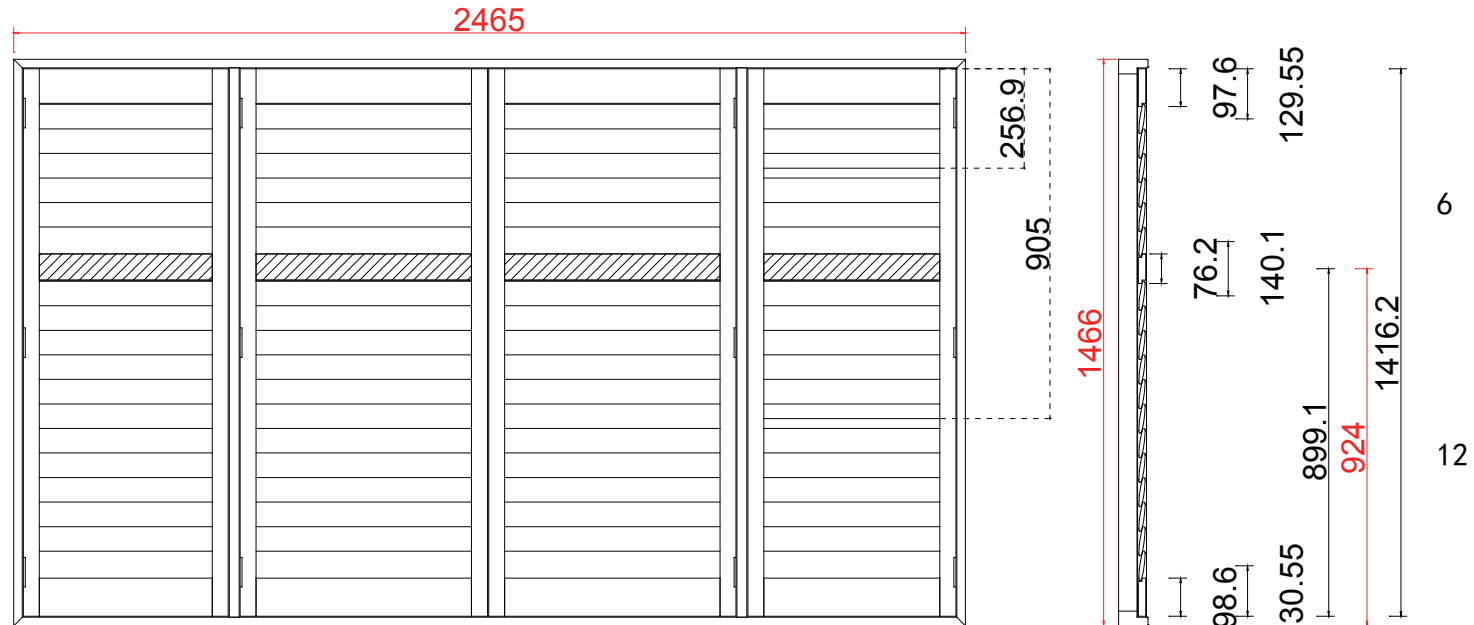

Shutter Color: 002 Wevet

Hinges Color: White

Qty(数量): 1

Material(材质): Balmoral Pine Wood(松木)

Configuration(窗扇结构): R, IN, 4side, Butt

Tilt rod type(拉杆类型): Easy tilt System

Louvre Quantity(叶片数量): 18

Louvre Size(叶片尺寸): 328.6mm

Rail Size(上下板中板尺寸): 380.6mm

R

18

Order No(订单号): ILOV Mr D Harris

Item(序号): 4

Room(房间号): 2 bed bay 1

Louvre Size(叶片类型): 76mm

Stile 41.3mm, Plain L Frame 76mm

L T L R T R

NOTES:

Shutter Color: 002 Wevet

Hinges Color: White

Qty (数量): 1

Material (材质): Balmoral Pine Wood (松木)

Configuration (窗扇结构): LTL-DRTR, IN, 4side, Astrigal Stile 41.3mm, Plain L Frame 76mm

Tilt rod type (拉杆类型): Easy tilt System

Louvre Quantity (叶片数量): 18/36/18

Louvre Size (叶片尺寸): 446.1mm, 556mm, 454.1mm

Rail Size (上下板中板尺寸): 498.1mm, 608mm, 506.1mm

Order No (订单号): ILOV Mr D Harris

Item (序号): 5

Room (房间号): 2 bed bay 2

Louvre Size (叶片类型): 76mm