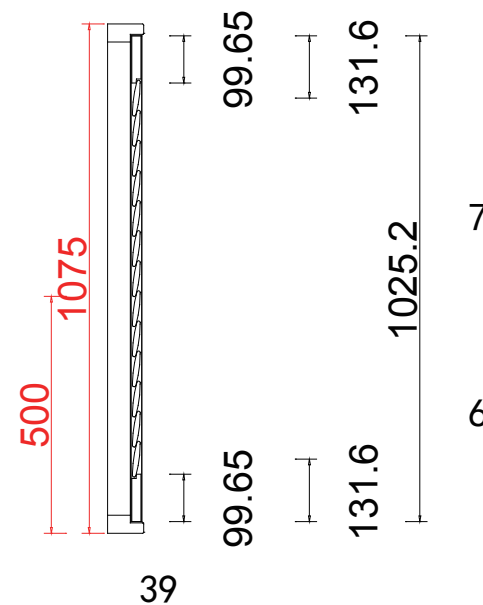

Configuration (窗扇结构): LTL-DRTR, IN, 4side, Astrigal Stile 41.3mm, Plain L Frame 76mm

Tilt rod type (拉杆类型): Easy tilt System

Louvre Quantity (叶片数量): 18/36/18

Louvre Size (叶片尺寸): 445.1mm, 558mm, 449.1mm

Rail Size (上下板中板尺寸): 497.1mm, 610mm, 501.1mm

Louvre Quantity (叶片数量): 18/36/18

Louvre Size (叶片尺寸): 446.1mm, 556mm, 454.1mm

Rail Size (上下板中板尺寸): 498.1mm, 608mm, 506.1mm

Order No (订单号): ILOV Mr D Harris

Item (序号): 5

Room (房间号): 2 bed bay 2

Louvre Size (叶片类型): 76mm

Material (材质): Balmoral Pine Wood (松木)

Configuration (窗扇结构): L, IN, 4side, Butt Stile 41.3mm, Plain L Frame 76mm

Tilt rod type (拉杆类型): Easy tilt System

Louvre Quantity (叶片数量): 18

Louvre Size (叶片尺寸): 327.6mm

Rail Size (上下板中板尺寸): 379.6mm

Order No (订单号): ILOV Mr D Harris

Item (序号): 6

Room (房间号): 2 bed bay 3

Louvre Size (叶片类型): 76.2mm

Plain L Frame 76mm

L R R
NOTES:
 Shutter Color: 002 Wevet
 Hinges Color: White
 Qty(数量): 1
 Material(材质): Balmoral Pine Wood(松木)
 Configuration(窗扇结构): L-DR-DR, IN, 4side, Astrigal Stile 41.3mm, Plain L Frame 76mm
 Tilt rod type(拉杆类型): Easy tilt System
 Louvre Quantity(叶片数量): 39
 Louvre Size(叶片尺寸): 418.5mm
 Rail Size(上下板尺寸): 470.5mm