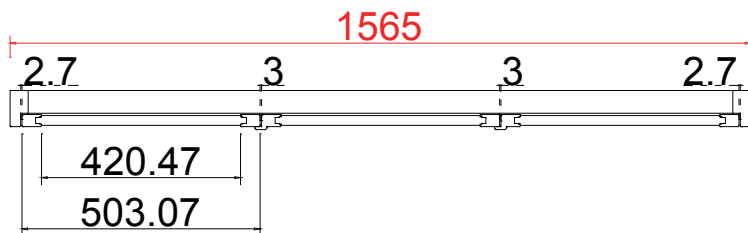

Louvre Quantity (叶片数量): 18/36/18

Louvre Size (叶片尺寸): 446.1mm, 556mm, 454.1mm

Rail Size (上下板中板尺寸): 498.1mm, 608mm, 506.1mm

Order No (订单号): ILOV Mr D Harris

Item (序号): 5

Room (房间号): 2 bed bay 2

Louvre Size (叶片类型): 76mm

Material (材质): Balmoral Pine Wood (松木)

Configuration (窗扇结构): L, IN, 4side, Butt Stile 41.3mm, Plain L Frame 76mm

Tilt rod type (拉杆类型): Easy tilt System

Louvre Quantity (叶片数量): 18

Louvre Size (叶片尺寸): 327.6mm

Rail Size (上下板中板尺寸): 379.6mm

Order No (订单号): ILOV Mr D Harris

Item (序号): 6

Room (房间号): 2 bed bay 3

Louvre Size (叶片类型): 76.2mm

Plain L Frame 76mm

L R R
NOTES:
 Shutter Color: 002 Wevet
 Hinges Color: White
 Qty(数量): 1
 Material(材质): Balmoral Pine Wood(松木)
 Configuration(窗扇结构): L-DR-DR, IN, 4side, Astrigal Stile 41.3mm, Plain L Frame 76mm
 Tilt rod type(拉杆类型): Easy tilt System
 Louvre Quantity(叶片数量): 39
 Louvre Size(叶片尺寸): 418.5mm
 Rail Size(上下板尺寸): 470.5mm