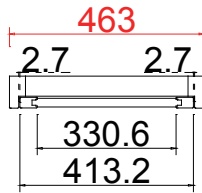

Configuration (窗扇结构): LTL-DRTR, IN, 4side, Astrigal Stile 41.3mm, Plain L Frame 76mm

Tilt rod type (拉杆类型): Easy tilt System

Louvre Quantity (叶片数量): 18/36/18

Louvre Size (叶片尺寸): 445.1mm, 558mm, 449.1mm

Rail Size (上下板中板尺寸): 497.1mm, 610mm, 501.1mm

Louvre Size(叶片尺寸): 330.6mm

Rail Size(上下板中板尺寸): 382.6mm

Order No(订单号): ILOV Mr D Harris

Item(序号): 3

Room(房间号): bed bay 3

Louvre Size(叶片类型): 76mm

18

NOTES:

Rail Size(上下板中板尺寸): 380.6mm

R

18

Order No(订单号): ILOV Mr D Harris

Item(序号): 4

Room(房间号): 2 bed bay 1

Louvre Size(叶片类型): 76mm

Stile 41.3mm, Plain L Frame 76mm

Louvre Quantity (叶片数量): 18/36/18

Louvre Size (叶片尺寸): 446.1mm, 556mm, 454.1mm

Rail Size (上下板中板尺寸): 498.1mm, 608mm, 506.1mm

Order No (订单号): ILOV Mr D Harris

Item (序号): 5

Room (房间号): 2 bed bay 2

Louvre Size (叶片类型): 76mm