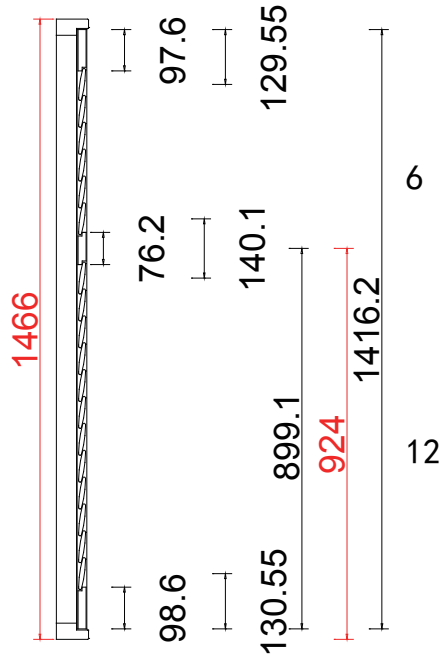

NOTES:

L

18

Shutter Color: 002 Wevet

Hinges Color: White

Qty (数量): 1

Material (材质): Balmoral Pine Wood (松木)

Configuration (窗扇结构): L, IN, 4side, Butt Stile 41.3mm, Plain L Frame 76mm

Tilt rod type (拉杆类型): Easy tilt System

Louvre Quantity (叶片数量): 18

Louvre Size (叶片尺寸): 327.6mm

Rail Size (上下板中板尺寸): 379.6mm

Order No (订单号): ILOV Mr D Harris

Item (序号): 6

Room (房间号): 2 bed bay 3

Louvre Size (叶片类型): 76.2mm