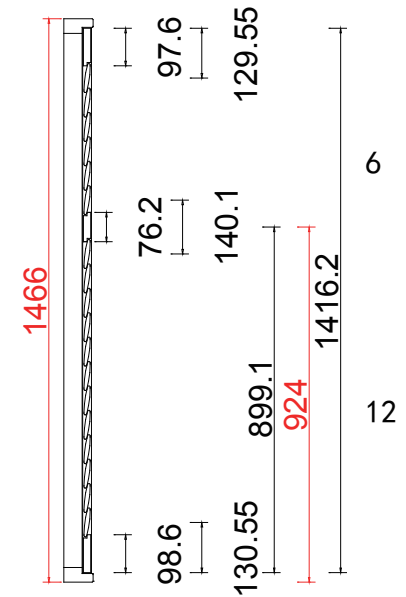

L T L R T R

NOTES:

Shutter Color: 002 Wevet

Hinges Color: White

Qty (数量): 1

Material (材质): Balmoral Pine Wood (松木)

Configuration (窗扇结构): LTL-DRTR, IN, 4side, Astrigal Stile 41.3mm, Plain L Frame 76mm

Tilt rod type (拉杆类型): Easy tilt System

Louvre Quantity (叶片数量): 18/36/18

Louvre Size (叶片尺寸): 445.1mm, 558mm, 449.1mm

Rail Size (上下板中板尺寸): 497.1mm, 610mm, 501.1mm

Order No (订单号): ILOV Mr D Harris

Item (序号): 2

Room (房间号): bed bay 2

Louvre Size (叶片类型): 76mm

76mm