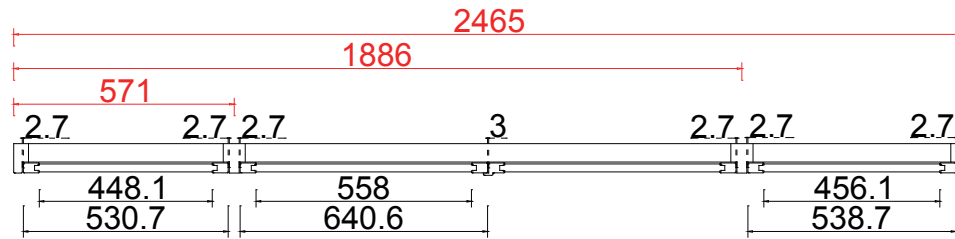

Configuration (窗扇结构): LTL-DRTR, IN, 4side, Astrigal Stile 41.3mm, Plain L Frame 76mm

Tilt rod type (拉杆类型): Easy tilt System

Louvre Quantity (叶片数量): 18/36/18

Louvre Size (叶片尺寸): 445.1mm, 558mm, 449.1mm

Rail Size (上下板中板尺寸): 497.1mm, 610mm, 501.1mm

Louvre Size(叶片尺寸): 330.6mm

Rail Size(上下板中板尺寸): 382.6mm

Order No(订单号): ILOV Mr D Harris

Item(序号): 3

Room(房间号): bed bay 3

Louvre Size(叶片类型): 76mm

18

NOTES:

Rail Size(上下板中板尺寸): 380.6mm

R

18

Order No(订单号): ILOV Mr D Harris

Item(序号): 4

Room(房间号): 2 bed bay 1

Louvre Size(叶片类型): 76mm

Stile 41.3mm, Plain L Frame 76mm

Louvre Quantity (叶片数量): 18/36/18

Louvre Size (叶片尺寸): 446.1mm, 556mm, 454.1mm

Rail Size (上下板中板尺寸): 498.1mm, 608mm, 506.1mm

Order No (订单号): ILOV Mr D Harris

Item (序号): 5

Room (房间号): 2 bed bay 2

Louvre Size (叶片类型): 76mm