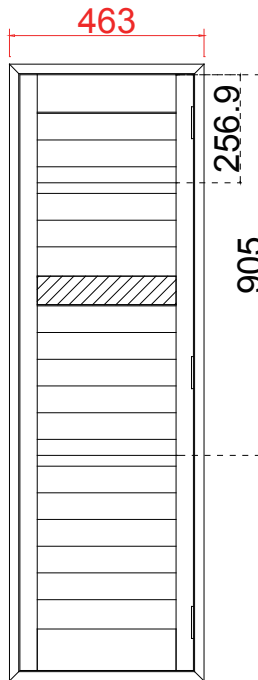

Configuration (窗扇结构): LTL-DRTR, IN, 4side, Astrigal Stile 41.3mm, Plain L Frame 76mm

Tilt rod type (拉杆类型): Easy tilt System

Louvre Quantity (叶片数量): 18/36/18

Louvre Size (叶片尺寸): 445.1mm, 558mm, 449.1mm

Rail Size (上下板中板尺寸): 497.1mm, 610mm, 501.1mm

Louvre Size(叶片尺寸): 330.6mm

Rail Size(上下板中板尺寸): 382.6mm

Order No(订单号): ILOV Mr D Harris

Item(序号): 3

Room(房间号): bed bay 3

Louvre Size(叶片类型): 76mm

18

NOTES:

Rail Size(上下板中板尺寸): 380.6mm

R

18

Order No(订单号): ILOV Mr D Harris

Item(序号): 4

Room(房间号): 2 bed bay 1

Louvre Size(叶片类型): 76mm

Stile 41.3mm, Plain L Frame 76mm

Louvre Quantity (叶片数量): 18/36/18

Louvre Size (叶片尺寸): 446.1mm, 556mm, 454.1mm

Rail Size (上下板中板尺寸): 498.1mm, 608mm, 506.1mm

Order No (订单号): ILOV Mr D Harris

Item (序号): 5

Room (房间号): 2 bed bay 2

Louvre Size (叶片类型): 76mm