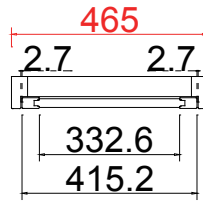

Configuration (窗扇结构): LTL-DRTR, IN, 4side, Astrigal Stile 41.3mm, Plain L Frame 76mm

Tilt rod type (拉杆类型): Easy tilt System

Louvre Quantity (叶片数量): 18/36/18

Louvre Size (叶片尺寸): 445.1mm, 558mm, 449.1mm

Rail Size (上下板中板尺寸): 497.1mm, 610mm, 501.1mm

Order No (订单号): ILOV Mr D Harris

Item (序号): 2

Room (房间号): bed bay 2

Louvre Size (叶片类型): 76mm

76mm

Plain L Frame 76mm

NOTES:

L

Louvre Size(叶片尺寸): 330.6mm

Rail Size(上下板中板尺寸): 382.6mm

Order No(订单号): ILOV Mr D Harris

Item(序号): 3

Room(房间号): bed bay 3

Louvre Size(叶片类型): 76mm

18

NOTES:

Rail Size(上下板中板尺寸): 380.6mm

R

18

Order No(订单号): ILOV Mr D Harris

Item(序号): 4

Room(房间号): 2 bed bay 1

Louvre Size(叶片类型): 76mm

Stile 41.3mm, Plain L Frame 76mm