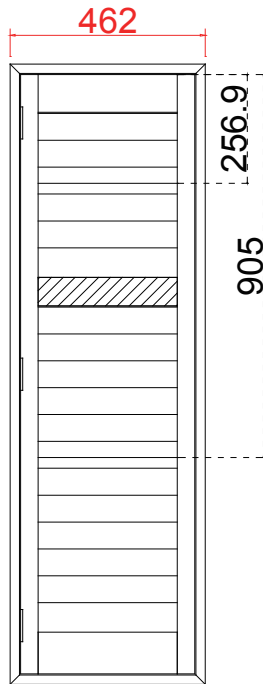

NOTES:

L

18

Shutter Color: 002 Wevet

Hinges Color: White

Qty (数量): 1

Material (材质): Balmoral Pine Wood (松木)

Configuration (窗扇结构): L, IN, 4side, Butt Stile 41.3mm, Plain L Frame 76mm

Tilt rod type (拉杆类型): Easy tilt System

Louvre Quantity (叶片数量): 18

Louvre Size (叶片尺寸): 327.6mm

Rail Size (上下板中板尺寸): 379.6mm

Order No (订单号): ILOV Mr D Harris

Item (序号): 6

Room (房间号): 2 bed bay 3

Louvre Size (叶片类型): 76.2mm