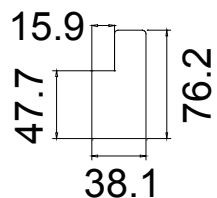

Rail Size(上下板中板尺寸): 380.6mm

R

18

Order No(订单号): ILOV Mr D Harris

Item(序号): 4

Room(房间号): 2 bed bay 1

Louvre Size(叶片类型): 76mm

Stile 41.3mm, Plain L Frame 76mm

Louvre Quantity (叶片数量): 18/36/18

Louvre Size (叶片尺寸): 446.1mm, 556mm, 454.1mm

Rail Size (上下板中板尺寸): 498.1mm, 608mm, 506.1mm

Order No (订单号): ILOV Mr D Harris

Item (序号): 5

Room (房间号): 2 bed bay 2

Louvre Size (叶片类型): 76mm

Material (材质): Balmoral Pine Wood (松木)

Configuration (窗扇结构): L, IN, 4side, Butt Stile 41.3mm, Plain L Frame 76mm

Tilt rod type (拉杆类型): Easy tilt System

Louvre Quantity (叶片数量): 18

Louvre Size (叶片尺寸): 327.6mm

Rail Size (上下板中板尺寸): 379.6mm

Order No (订单号): ILOV Mr D Harris

Item (序号): 6

Room (房间号): 2 bed bay 3

Louvre Size (叶片类型): 76.2mm

Plain L Frame 76mm

L R R
NOTES:
 Shutter Color: 002 Wevet
 Hinges Color: White
 Qty(数量): 1
 Material(材质): Balmoral Pine Wood(松木)
 Configuration(窗扇结构): L-DR-DR, IN, 4side, Astrigal Stile 41.3mm, Plain L Frame 76mm
 Tilt rod type(拉杆类型): Easy tilt System
 Louvre Quantity(叶片数量): 39
 Louvre Size(叶片尺寸): 418.5mm
 Rail Size(上下板尺寸): 470.5mm