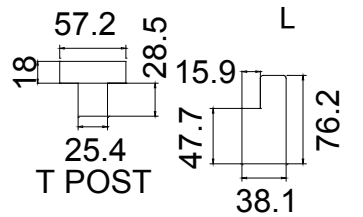

Louvre Size(叶片尺寸): 330.6mm

Rail Size(上下板中板尺寸): 382.6mm

Order No(订单号): ILOV Mr D Harris

Item(序号): 3

Room(房间号): bed bay 3

Louvre Size(叶片类型): 76mm

18

NOTES:

Rail Size(上下板中板尺寸): 380.6mm

R

18

Order No(订单号): ILOV Mr D Harris

Item(序号): 4

Room(房间号): 2 bed bay 1

Louvre Size(叶片类型): 76mm

Stile 41.3mm, Plain L Frame 76mm

Louvre Quantity (叶片数量): 18/36/18

Louvre Size (叶片尺寸): 446.1mm, 556mm, 454.1mm

Rail Size (上下板中板尺寸): 498.1mm, 608mm, 506.1mm

Order No (订单号): ILOV Mr D Harris

Item (序号): 5

Room (房间号): 2 bed bay 2

Louvre Size (叶片类型): 76mm