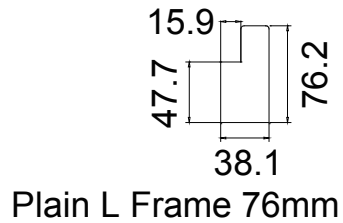

NOTES:

L

18

Shutter Color: 002 Wevet

Hinges Color: White

Qty (数量): 1

Material (材质): Balmoral Pine Wood (松木)

Configuration (窗扇结构): L, IN, 4side, Butt Stile 41.3mm, Plain L Frame 76mm

Tilt rod type (拉杆类型): Easy tilt System

Louvre Quantity (叶片数量): 18

Louvre Size (叶片尺寸): 327.6mm

Rail Size (上下板中板尺寸): 379.6mm

Order No (订单号): ILOV Mr D Harris

Item (序号): 6

Room (房间号): 2 bed bay 3

Louvre Size (叶片类型): 76.2mm