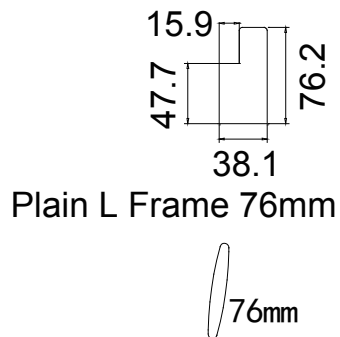

Louvre Size(叶片尺寸): 330.6mm

Rail Size(上下板中板尺寸): 382.6mm

Order No(订单号): ILOV Mr D Harris

Item(序号): 3

Room(房间号): bed bay 3

Louvre Size(叶片类型): 76mm

18

NOTES:

Shutter Color: 002 Wevet

Hinges Color: White

Qty(数量): 1

Material(材质): Balmoral Pine Wood(松木)

Configuration(窗扇结构): R, IN, 4side, Butt

Tilt rod type(拉杆类型): Easy tilt System

Louvre Quantity(叶片数量): 18

Louvre Size(叶片尺寸): 328.6mm

Rail Size(上下板中板尺寸): 380.6mm

R

18

Order No(订单号): ILOV Mr D Harris

Item(序号): 4

Room(房间号): 2 bed bay 1

Louvre Size(叶片类型): 76mm

Stile 41.3mm, Plain L Frame 76mm

Louvre Quantity (叶片数量): 18/36/18

Louvre Size (叶片尺寸): 446.1mm, 556mm, 454.1mm

Rail Size (上下板中板尺寸): 498.1mm, 608mm, 506.1mm

Order No (订单号): ILOV Mr D Harris

Item (序号): 5

Room (房间号): 2 bed bay 2

Louvre Size (叶片类型): 76mm