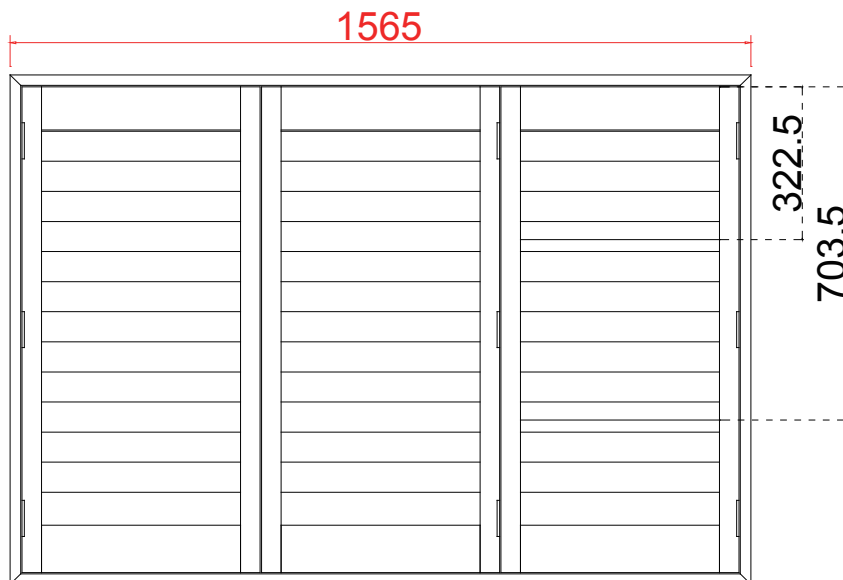

Rail Size(上下板中板尺寸): 380.6mm

R

18

Order No(订单号): ILOV Mr D Harris

Item(序号): 4

Room(房间号): 2 bed bay 1

Louvre Size(叶片类型): 76mm

Stile 41.3mm, Plain L Frame 76mm

Louvre Quantity (叶片数量): 18/36/18

Louvre Size (叶片尺寸): 446.1mm, 556mm, 454.1mm

Rail Size (上下板中板尺寸): 498.1mm, 608mm, 506.1mm

Order No (订单号): ILOV Mr D Harris

Item (序号): 5

Room (房间号): 2 bed bay 2

Louvre Size (叶片类型): 76mm

Material (材质): Balmoral Pine Wood (松木)

Configuration (窗扇结构): L, IN, 4side, Butt Stile 41.3mm, Plain L Frame 76mm

Tilt rod type (拉杆类型): Easy tilt System

Louvre Quantity (叶片数量): 18

Louvre Size (叶片尺寸): 327.6mm

Rail Size (上下板中板尺寸): 379.6mm

Order No (订单号): ILOV Mr D Harris

Item (序号): 6

Room (房间号): 2 bed bay 3

Louvre Size (叶片类型): 76.2mm

Plain L Frame 76mm

L R R
NOTES:
 Shutter Color: 002 Wevet
 Hinges Color: White
 Qty(数量): 1
 Material(材质): Balmoral Pine Wood(松木)
 Configuration(窗扇结构): L-DR-DR, IN, 4side, Astrigal Stile 41.3mm, Plain L Frame 76mm
 Tilt rod type(拉杆类型): Easy tilt System
 Louvre Quantity(叶片数量): 39
 Louvre Size(叶片尺寸): 418.5mm
 Rail Size(上下板尺寸): 470.5mm