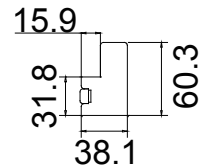

Deep BullNose Z Frame 38mm

NOTES:

- Shutter Color: 001 Super White
- Hinges Color: White
- Qty(数量): 1
- Material(材质): Balmoral Pine Wood(松木)
- Configuration(窗扇结构): L-DR, IN, 4side, Astrigal Stile 41.3mm, Deep BullNose Z Frame 38mm
- Tilt rod type(拉杆类型): Easy tilt System
- Louvre Quantity(叶片数量): 36
- Louvre Size(叶片尺寸): 427.0mm
- Rail Size(上下板尺寸): 479.0mm

Order No(订单号): SUS 07 Furlong

Item(序号): 1

Room(房间号): hall

Louvre Size(叶片类型): 76mm

Bay Post 46

Deep Plain L Frame 60mm

L B L L R R

NOTES:

- Shutter Color: 001 Super White
- Hinges Color: White
- Qty(数量): 1
- Material(材质): Balmoral Pine Wood(松木)
- Configuration(窗扇结构): LBL-DL-DR-DR, IN, 4side, Astrigal Stile 41.3mm, Deep Plain L Frame 60mm
- Tilt rod type(拉杆类型): Easy tilt System
- Louvre Quantity(叶片数量): 18/72
- Louvre Size(叶片尺寸): 457.7mm, 443.0mm
- Rail Size(上下板尺寸): 509.7mm, 495.0mm

- Order No(订单号): SUS 07 Furlong
- Item(序号): 2
- Room(房间号): bedroom bay
- Louvre Size(叶片类型): 76.2mm