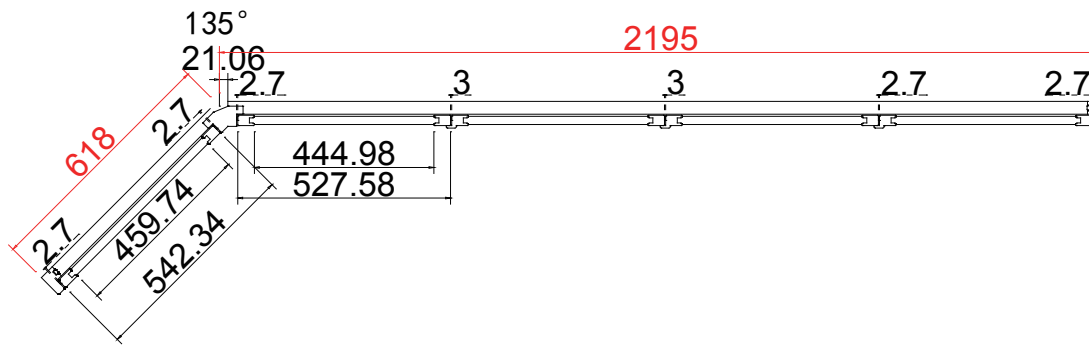

Deep BullNose Z Frame 38mm

NOTES:

- Shutter Color: 001 Super White
- Hinges Color: White
- Qty(数量): 1
- Material(材质): Balmoral Pine Wood(松木)
- Configuration(窗扇结构): L-DR, IN, 4side, Astrigal Stile 41.3mm, Deep BullNose Z Frame 38mm
- Tilt rod type(拉杆类型): Easy tilt System
- Louvre Quantity(叶片数量): 36
- Louvre Size(叶片尺寸): 427.0mm
- Rail Size(上下板尺寸): 479.0mm

Order No(订单号): SUS 07 Furlong

Item(序号): 1

Room(房间号): hall

Louvre Size(叶片类型): 76mm

Bay Post 46

Deep Plain L Frame 60mm

L B L L R R

NOTES:

- Shutter Color: 001 Super White
- Hinges Color: White
- Qty(数量): 1
- Material(材质): Balmoral Pine Wood(松木)
- Configuration(窗扇结构): LBL-DL-DR-DR, IN, 4side, Astrigal Stile 41.3mm, Deep Plain L Frame 60mm
- Tilt rod type(拉杆类型): Easy tilt System
- Louvre Quantity(叶片数量): 18/72
- Louvre Size(叶片尺寸): 457.7mm, 443.0mm
- Rail Size(上下板尺寸): 509.7mm, 495.0mm

- Order No(订单号): SUS 07 Furlong
- Item(序号): 2
- Room(房间号): bedroom bay
- Louvre Size(叶片类型): 76.2mm