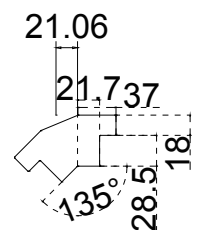

Deep BullNose Z Frame 38mm

NOTES:

- Shutter Color: 001 Super White
- Hinges Color: White
- Qty(数量): 1
- Material(材质): Balmoral Pine Wood(松木)
- Configuration(窗扇结构): L-DR, IN, 4side, Astrigal Stile 41.3mm, Deep BullNose Z Frame 38mm
- Tilt rod type(拉杆类型): Easy tilt System
- Louvre Quantity(叶片数量): 36
- Louvre Size(叶片尺寸): 427.0mm
- Rail Size(上下板尺寸): 479.0mm

Order No(订单号): SUS 07 Furlong

Item(序号): 1

Room(房间号): hall

Louvre Size(叶片类型): 76mm

Bay Post 46

Deep Plain L Frame 60mm

L B L L R R

NOTES:

- Shutter Color: 001 Super White
- Hinges Color: White
- Qty(数量): 1
- Material(材质): Balmoral Pine Wood(松木)
- Configuration(窗扇结构): LBL-DL-DR-DR, IN, 4side, Astrigal Stile 41.3mm, Deep Plain L Frame 60mm
- Tilt rod type(拉杆类型): Easy tilt System
- Louvre Quantity(叶片数量): 18/72
- Louvre Size(叶片尺寸): 457.7mm, 443.0mm
- Rail Size(上下板尺寸): 509.7mm, 495.0mm

- Order No(订单号): SUS 07 Furlong
- Item(序号): 2
- Room(房间号): bedroom bay
- Louvre Size(叶片类型): 76.2mm