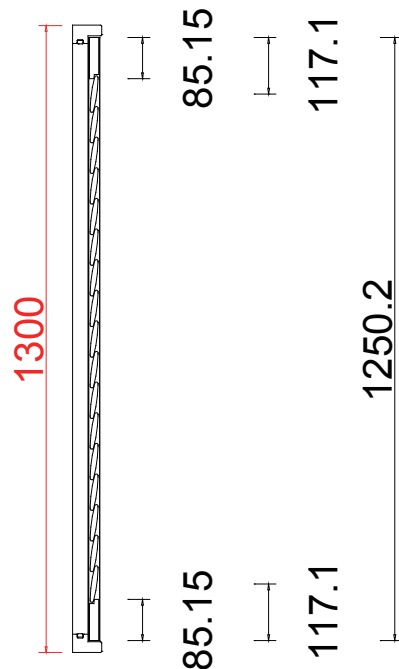

17

17

Deep Plain L Frame 60mm

NOTES:

Shutter Color: 001 Super White

Hinges Color: White

Qty (数量): 1

Material (材质): Balmoral Pine Wood (松木) Louvre Size (叶片类型): 76mm

Configuration (窗扇结构): L, IN, 4side, Butt Stile 41.3mm, Deep Plain L Frame 60mm

Tilt rod type (拉杆类型): Easy tilt System

Louvre Quantity (叶片数量): 17

Louvre Size (叶片尺寸): 326.1mm

Rail Size (上下板尺寸): 377.6mm

Order No (订单号): PJB Hogan P12735

Item (序号): 5

Room (房间号): Bay Right