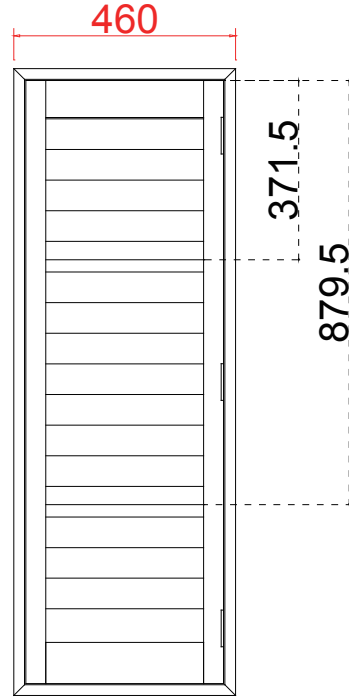

Louvre Size(叶片尺寸): 474.8mm

Rail Size(上下板尺寸): 526.3mm

Order No(订单号): PJB Hogan P12735

Item(序号): 2

Room(房间号): Lounge

Louvre Size(叶片类型): 76mm

Stile 41.3mm, Deep Plain L Frame 60mm

Deep Plain L Frame 60mm

Louvre Quantity (叶片数量): 42

Louvre Size (叶片尺寸): 425.1mm

Rail Size (上下板尺寸): 476.6mm

Order No (订单号): PJB Hogan P12735

Item (序号): 3

Room (房间号): Bay Front

Louvre Size (叶片类型): 76mm

17

R

17

Deep Plain L Frame 60mm

NOTES:

Shutter Color: 001 Super White

Hinges Color: White

Qty(数量): 1

Material(材质): Balmoral Pine Wood (松木) Louvre Size(叶片类型): 76mm

Configuration(窗扇结构): R, IN, 4side, Butt Stile 41.3mm, Deep Plain L Frame 60mm

Tilt rod type(拉杆类型): Easy tilt System

Louvre Quantity(叶片数量): 17

Louvre Size(叶片尺寸): 326.1mm

Rail Size(上下板尺寸): 377.6mm

Order No(订单号): PJB Hogan P12735