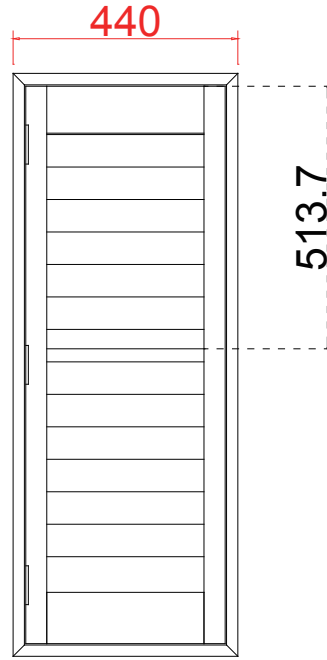

Louvre Quantity(叶片数量): 48

Louvre Size(叶片尺寸): 508.7mm

Rail Size(上下板尺寸): 560.2mm

Order No(订单号): PJB Hogan P12735

Item(序号): 7

Room(房间号): Study

Louvre Size(叶片类型): 76mm

Deep Plain L Frame 60mm

Tilt rod type(拉杆类型): Easy tilt System

Louvre Quantity(叶片数量): 36

Louvre Size(叶片尺寸): 425.1mm

Rail Size(上下板尺寸): 476.6mm

Order No(订单号): PJB Hogan P12735

Item(序号): 8

Room(房间号): Front bedroom front

14

L

14

Deep Plain L Frame 60mm

NOTES:

Shutter Color: 001 Super White

Hinges Color: White

Qty(数量): 1

Material(材质): Balmoral Pine Wood (松木) Louvre Size(叶片类型): 76mm

Configuration(窗扇结构): L, IN, 4side, Butt Stile 41.3mm, Deep Plain L Frame 60mm

Tilt rod type(拉杆类型): Easy tilt System

Louvre Quantity(叶片数量): 14

Louvre Size(叶片尺寸): 306.1mm

Rail Size(上下板尺寸): 357.6mm

Order No(订单号): PJB Hogan P12735