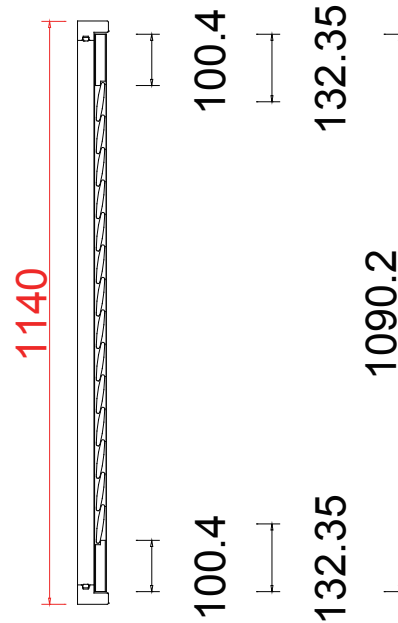

Tilt rod type(拉杆类型): Easy tilt System

Louvre Quantity(叶片数量): 36

Louvre Size(叶片尺寸): 425.1mm

Rail Size(上下板尺寸): 476.6mm

Order No(订单号): PJB Hogan P12735

Item(序号): 8

Room(房间号): Front bedroom front

14

Configuration(窗扇结构): L, IN, 4side, Butt Stile 41.3mm, Deep Plain L Frame 60mm

Tilt rod type(拉杆类型): Easy tilt System

Louvre Quantity(叶片数量): 14

Louvre Size(叶片尺寸): 306.1mm

Rail Size(上下板尺寸): 357.6mm

Order No(订单号): PJB Hogan P12735