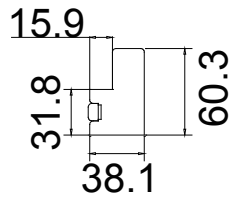

Louvre Size(叶片尺寸): 474.8mm

Rail Size(上下板尺寸): 526.3mm

Order No(订单号): PJB Hogan P12735

Item(序号): 2

Room(房间号): Lounge

Louvre Size(叶片类型): 76mm

Stile 41.3mm, Deep Plain L Frame 60mm

Deep Plain L Frame 60mm

Louvre Quantity (叶片数量): 42

Louvre Size (叶片尺寸): 425.1mm

Rail Size (上下板尺寸): 476.6mm

Order No (订单号): PJB Hogan P12735

Item (序号): 3

Room (房间号): Bay Front

Louvre Size (叶片类型): 76mm

17