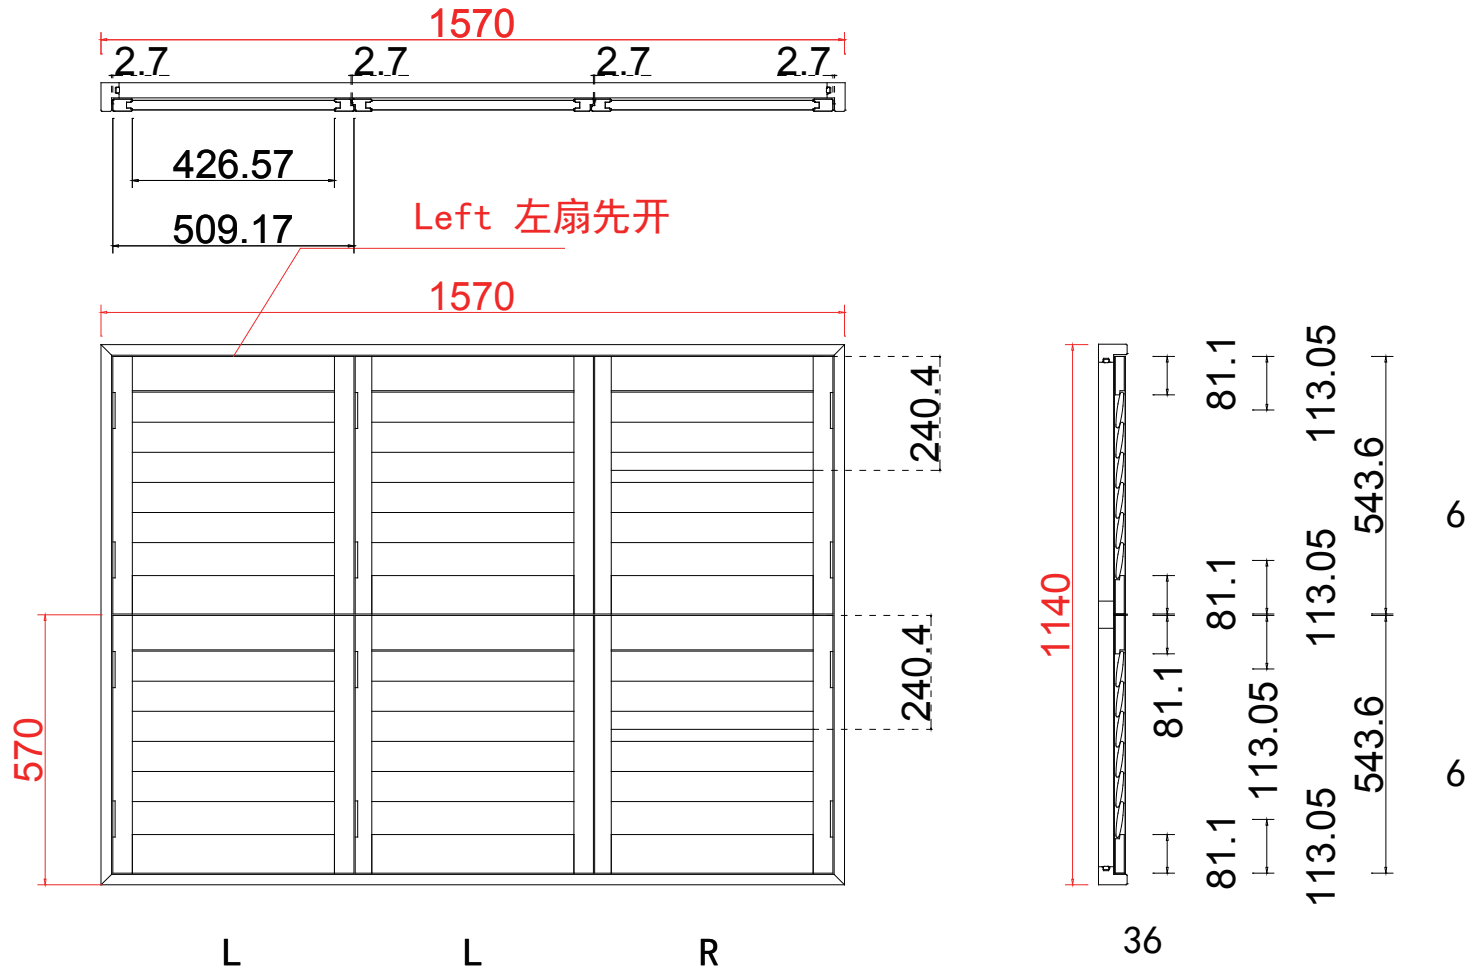

Louvre Quantity(叶片数量): 48

Louvre Size(叶片尺寸): 508.7mm

Rail Size(上下板尺寸): 560.2mm

Order No(订单号): PJB Hogan P12735

Item(序号): 7

Room(房间号): Study

Louvre Size(叶片类型): 76mm

Deep Plain L Frame 60mm

Tilt rod type(拉杆类型): Easy tilt System

Louvre Quantity(叶片数量): 36

Louvre Size(叶片尺寸): 425.1mm

Rail Size(上下板尺寸): 476.6mm

Order No(订单号): PJB Hogan P12735

Item(序号): 8

Room(房间号): Front bedroom front

14