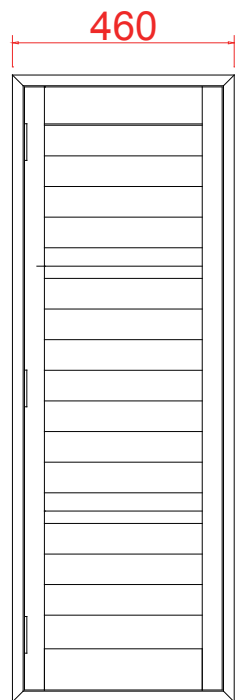

L

17

17

Deep Plain L Frame 60mm

NOTES:

Shutter Color: 001 Super White

Hinges Color: White

Qty (数量): 1

Material (材质): Balmoral Pine Wood (松木) Louvre Size (叶片类型): 76mm

Configuration (窗扇结构): L, IN, 4side, Butt Stile 41.3mm, Deep Plain L Frame 60mm

Tilt rod type (拉杆类型): Easy tilt System

Louvre Quantity (叶片数量): 17

Louvre Size (叶片尺寸): 326.1mm

Rail Size (上下板尺寸): 377.6mm

Order No (订单号): PJB Hogan P12735

Item (序号): 5

Room (房间号): Bay Right