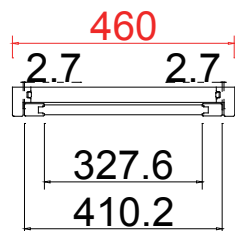

L

17

17

Deep Plain L Frame 60mm

NOTES:

Shutter Color: 001 Super White

Hinges Color: White

Qty (数量): 1

Material (材质): Balmoral Pine Wood (松木) Louvre Size (叶片类型): 76mm

Configuration (窗扇结构): L, IN, 4side, Butt Stile 41.3mm, Deep Plain L Frame 60mm

Tilt rod type (拉杆类型): Easy tilt System

Louvre Quantity (叶片数量): 17

Louvre Size (叶片尺寸): 326.1mm

Rail Size (上下板尺寸): 377.6mm

Order No (订单号): PJB Hogan P12735

Item (序号): 5

Room (房间号): Bay Right