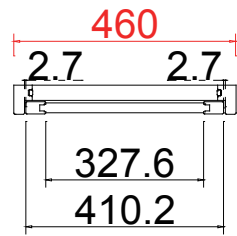

Louvre Size(叶片尺寸): 474.8mm

Rail Size(上下板尺寸): 526.3mm

Order No(订单号): PJB Hogan P12735

Item(序号): 2

Room(房间号): Lounge

Louvre Size(叶片类型): 76mm

Stile 41.3mm, Deep Plain L Frame 60mm

Deep Plain L Frame 60mm

Louvre Quantity (叶片数量): 42

Louvre Size (叶片尺寸): 425.1mm

Rail Size (上下板尺寸): 476.6mm

Order No (订单号): PJB Hogan P12735

Item (序号): 3

Room (房间号): Bay Front

Louvre Size (叶片类型): 76mm

17

Configuration(窗扇结构): R, IN, 4side, Butt Stile 41.3mm, Deep Plain L Frame 60mm

Tilt rod type(拉杆类型): Easy tilt System

Louvre Quantity(叶片数量): 17

Louvre Size(叶片尺寸): 326.1mm

Rail Size(上下板尺寸): 377.6mm

Order No(订单号): PJB Hogan P12735

Louvre Quantity (叶片数量): 17

Louvre Size (叶片尺寸): 326.1mm

Rail Size (上下板尺寸): 377.6mm

Order No (订单号): PJB Hogan P12735

Item (序号): 5

Room (房间号): Bay Right

Deep Plain L Frame 60mm

NOTES: