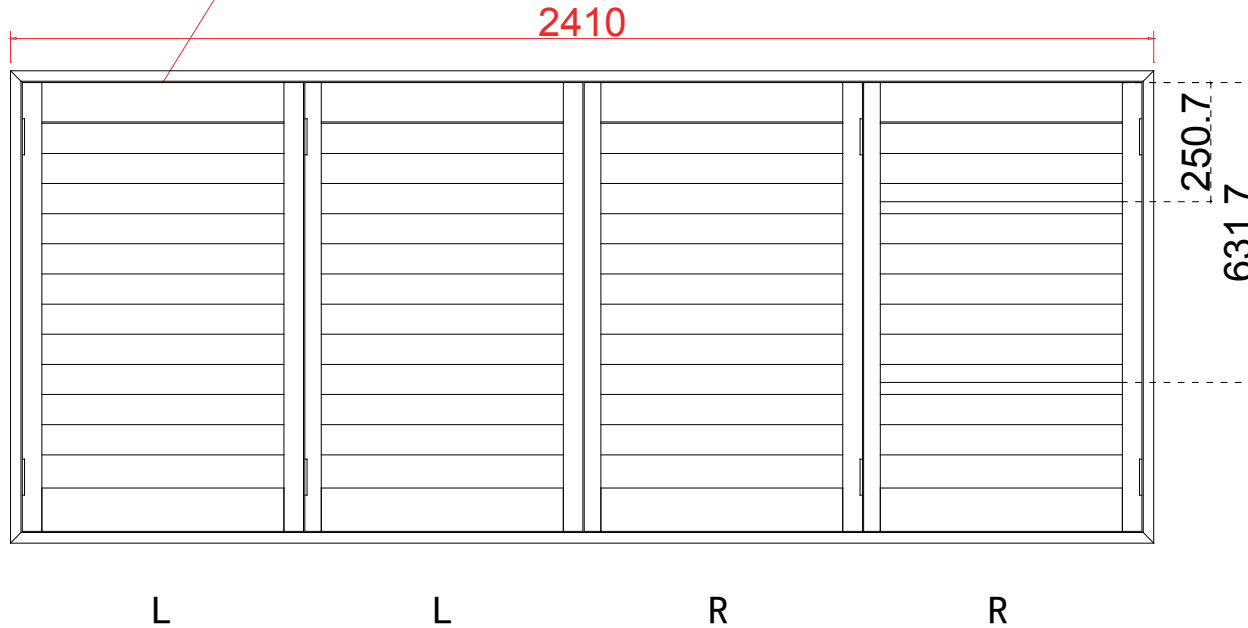

Louvre Quantity(叶片数量): 33

Louvre Size(叶片尺寸): 469.1mm

Rail Size(上下板尺寸): 520.6mm

Order No(订单号): PJB Hogan P12735

Item(序号): 6

Room(房间号): Kitchen

Louvre Size(叶片类型): 76mm

Deep Plain L Frame 60mm