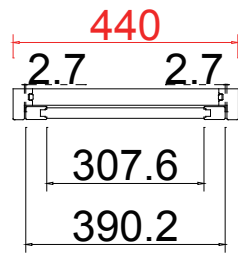

Louvre Quantity(叶片数量): 33

Louvre Size(叶片尺寸): 469.1mm

Rail Size(上下板尺寸): 520.6mm

Order No(订单号): PJB Hogan P12735

Item(序号): 6

Room(房间号): Kitchen

Louvre Size(叶片类型): 76mm

Deep Plain L Frame 60mm

Louvre Quantity(叶片数量): 48

Louvre Size(叶片尺寸): 508.7mm

Rail Size(上下板尺寸): 560.2mm

Order No(订单号): PJB Hogan P12735

Item(序号): 7

Room(房间号): Study

Louvre Size(叶片类型): 76mm

Deep Plain L Frame 60mm

Tilt rod type(拉杆类型): Easy tilt System

Louvre Quantity(叶片数量): 36

Louvre Size(叶片尺寸): 425.1mm

Rail Size(上下板尺寸): 476.6mm

Order No(订单号): PJB Hogan P12735

Item(序号): 8

Room(房间号): Front bedroom front

14

Configuration(窗扇结构): L, IN, 4side, Butt Stile 41.3mm, Deep Plain L Frame 60mm

Tilt rod type(拉杆类型): Easy tilt System

Louvre Quantity(叶片数量): 14

Louvre Size(叶片尺寸): 306.1mm

Rail Size(上下板尺寸): 357.6mm

Order No(订单号): PJB Hogan P12735