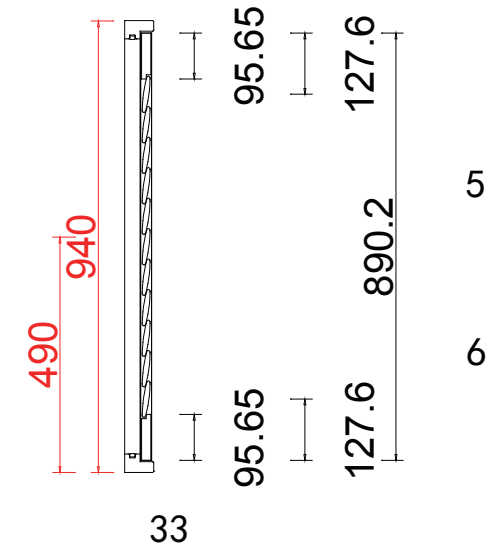

Hinges Color: White

Qty (数量): 1

Material (材质): Balmoral Pine Wood (松木) Louvre Size (叶片类型): 76mm

Configuration (窗扇结构): L, IN, 4side, Butt Stile 41.3mm, Deep Plain L Frame 60mm

Tilt rod type (拉杆类型): Easy tilt System

Louvre Quantity (叶片数量): 17

Louvre Size (叶片尺寸): 326.1mm

Rail Size (上下板尺寸): 377.6mm

Order No (订单号): PJB Hogan P12735

Item (序号): 5

Room (房间号): Bay Right

Deep Plain L Frame 60mm

NOTES:

Louvre Quantity(叶片数量): 33

Louvre Size(叶片尺寸): 469.1mm

Rail Size(上下板尺寸): 520.6mm

Order No(订单号): PJB Hogan P12735

Item(序号): 6

Room(房间号): Kitchen

Louvre Size(叶片类型): 76mm

Deep Plain L Frame 60mm