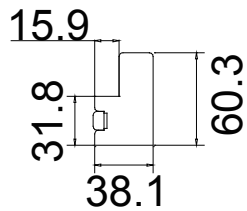

Deep Plain L Frame 60mm

NOTES:

Shutter Color: 001 Super White

Hinges Color: White

Qty(数量): 1

Material(材质): Balmoral Pine Wood (松木) Louvre Size(叶片类型): 76mm

Configuration(窗扇结构): L, IN, 4side, Butt Stile 41.3mm, Deep Plain L Frame 60mm

Tilt rod type(拉杆类型): Easy tilt System

Louvre Quantity(叶片数量): 14

Louvre Size(叶片尺寸): 306.1mm

Rail Size(上下板尺寸): 357.6mm

Order No(订单号): PJB Hogan P12735

Item(序号): 9

Room(房间号): Front bedroom left