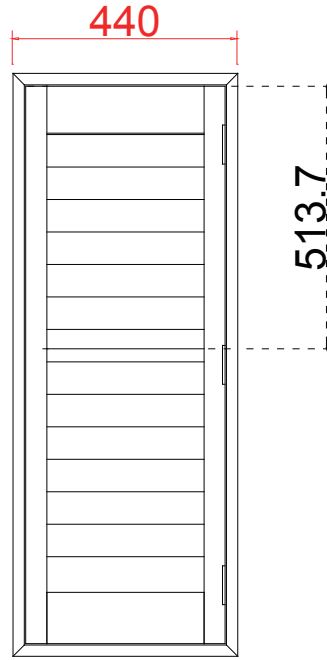

14

R

14

Deep Plain L Frame 60mm

NOTES:

Shutter Color: 001 Super White

Hinges Color: White

Qty(数量): 1

Material(材质): Balmoral Pine Wood (松木) Louvre Size(叶片类型): 76mm

Configuration(窗扇结构): R, IN, 4side, Butt Stile 41.3mm, Deep Plain L Frame 60mm

Tilt rod type(拉杆类型): Easy tilt System

Louvre Quantity(叶片数量): 14

Louvre Size(叶片尺寸): 306.1mm

Rail Size(上下板尺寸): 357.6mm

Order No(订单号): PJB Hogan P12735

Item(序号): 10

Room(房间号): Front bedroom right