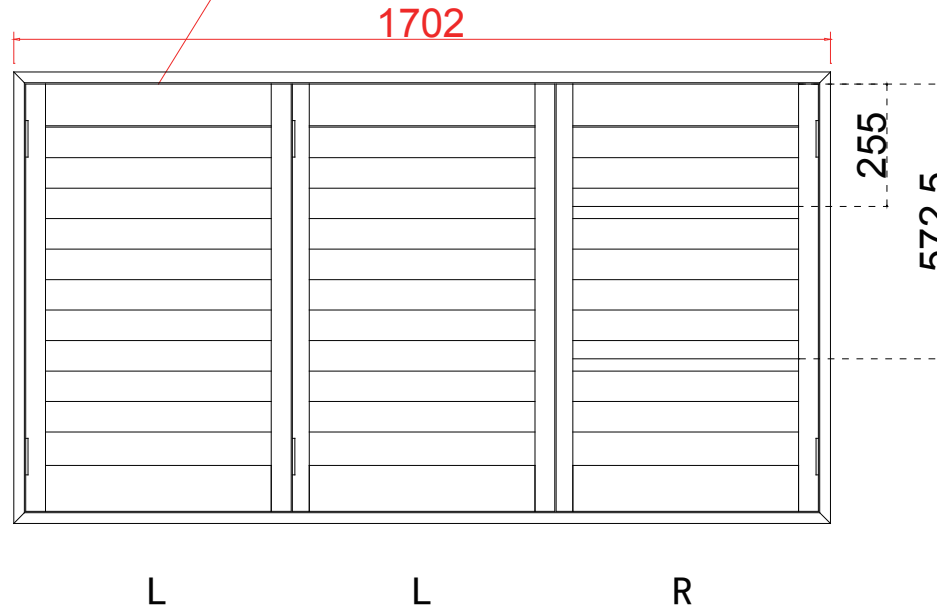

Hinges Color: White

Qty (数量): 1

Material (材质): Balmoral Pine Wood (松木) Louvre Size (叶片类型): 76mm

Configuration (窗扇结构): L, IN, 4side, Butt Stile 41.3mm, Deep Plain L Frame 60mm

Tilt rod type (拉杆类型): Easy tilt System

Louvre Quantity (叶片数量): 17

Louvre Size (叶片尺寸): 326.1mm

Rail Size (上下板尺寸): 377.6mm

Order No (订单号): PJB Hogan P12735

Item (序号): 5

Room (房间号): Bay Right

Deep Plain L Frame 60mm

NOTES:

Louvre Quantity(叶片数量): 33

Louvre Size(叶片尺寸): 469.1mm

Rail Size(上下板尺寸): 520.6mm

Order No(订单号): PJB Hogan P12735

Item(序号): 6

Room(房间号): Kitchen

Louvre Size(叶片类型): 76mm

Deep Plain L Frame 60mm