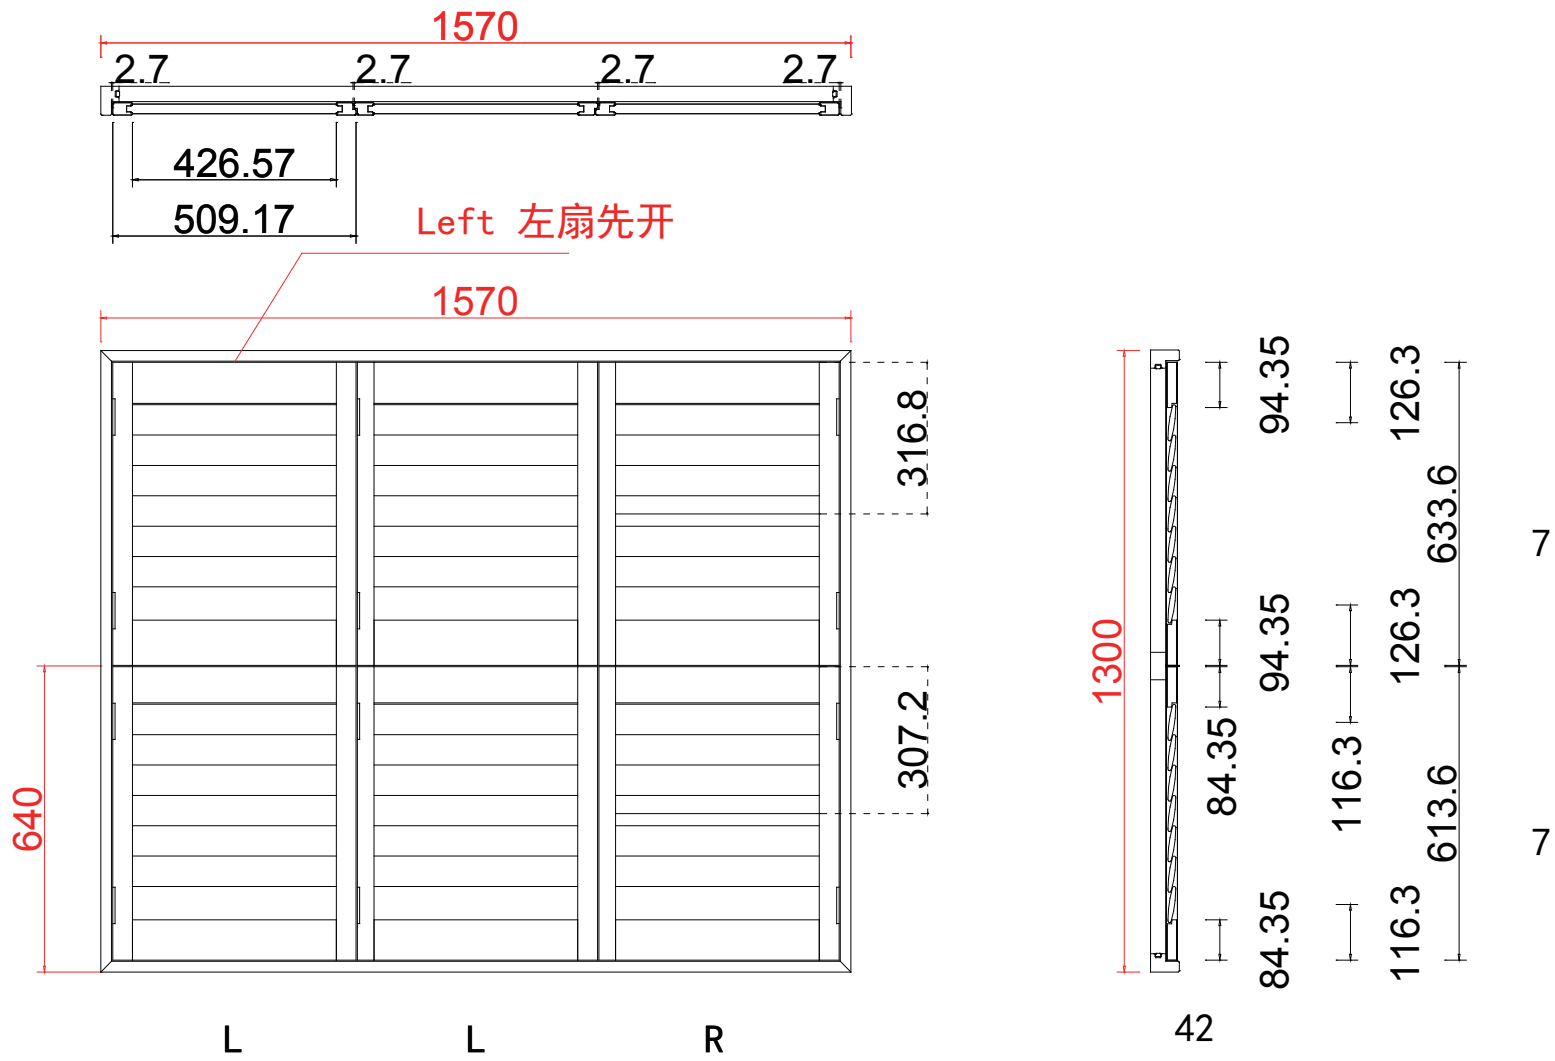

Louvre Size(叶片尺寸): 474.8mm

Rail Size(上下板尺寸): 526.3mm

Order No(订单号): PJB Hogan P12735

Item(序号): 2

Room(房间号): Lounge

Louvre Size(叶片类型): 76mm

Stile 41.3mm, Deep Plain L Frame 60mm

Deep Plain L Frame 60mm