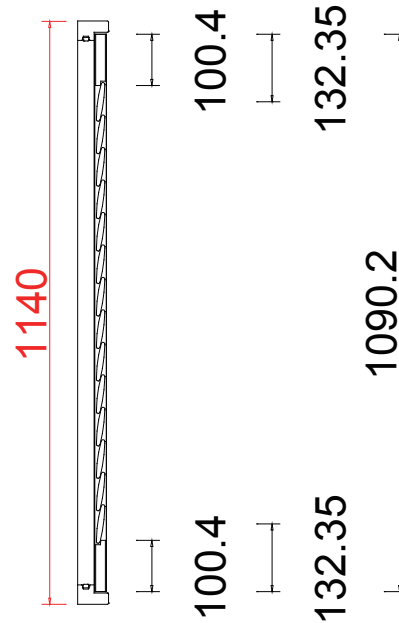

14

R

14

Deep Plain L Frame 60mm

NOTES:

Shutter Color: 001 Super White

Hinges Color: White

Qty(数量): 1

Material(材质): Balmoral Pine Wood (松木) Louvre Size(叶片类型): 76mm

Configuration(窗扇结构): R, IN, 4side, Butt Stile 41.3mm, Deep Plain L Frame 60mm

Tilt rod type(拉杆类型): Easy tilt System

Louvre Quantity(叶片数量): 14

Louvre Size(叶片尺寸): 306.1mm

Rail Size(上下板尺寸): 357.6mm

Order No(订单号): PJB Hogan P12735

Item(序号): 10

Room(房间号): Front bedroom right