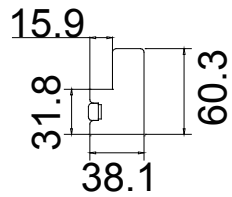

Louvre Quantity(叶片数量): 48

Louvre Size(叶片尺寸): 508.7mm

Rail Size(上下板尺寸): 560.2mm

Order No(订单号): PJB Hogan P12735

Item(序号): 7

Room(房间号): Study

Louvre Size(叶片类型): 76mm

Deep Plain L Frame 60mm

Tilt rod type(拉杆类型): Easy tilt System

Louvre Quantity(叶片数量): 36

Louvre Size(叶片尺寸): 425.1mm

Rail Size(上下板尺寸): 476.6mm

Order No(订单号): PJB Hogan P12735

Item(序号): 8

Room(房间号): Front bedroom front

14

Configuration(窗扇结构): L, IN, 4side, Butt Stile 41.3mm, Deep Plain L Frame 60mm

Tilt rod type(拉杆类型): Easy tilt System

Louvre Quantity(叶片数量): 14

Louvre Size(叶片尺寸): 306.1mm

Rail Size(上下板尺寸): 357.6mm

Order No(订单号): PJB Hogan P12735