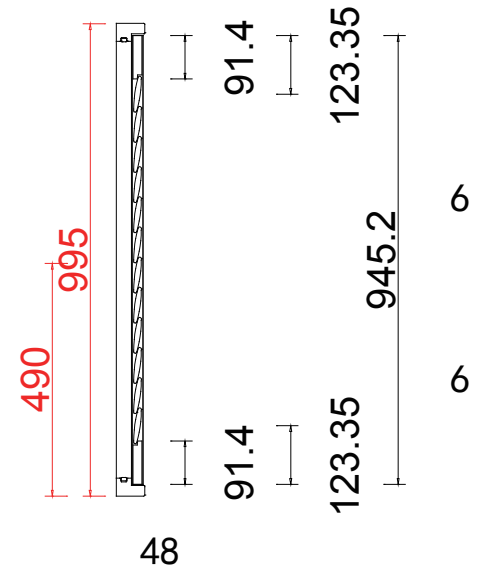

Louvre Quantity (叶片数量): 17

Louvre Size (叶片尺寸): 326.1mm

Rail Size (上下板尺寸): 377.6mm

Order No (订单号): PJB Hogan P12735

Item (序号): 5

Room (房间号): Bay Right

Deep Plain L Frame 60mm

NOTES:

Louvre Quantity(叶片数量): 33

Louvre Size(叶片尺寸): 469.1mm

Rail Size(上下板尺寸): 520.6mm

Order No(订单号): PJB Hogan P12735

Item(序号): 6

Room(房间号): Kitchen

Louvre Size(叶片类型): 76mm

Deep Plain L Frame 60mm

Louvre Quantity(叶片数量): 48

Louvre Size(叶片尺寸): 508.7mm

Rail Size(上下板尺寸): 560.2mm

Order No(订单号): PJB Hogan P12735

Item(序号): 7

Room(房间号): Study

Louvre Size(叶片类型): 76mm

Deep Plain L Frame 60mm