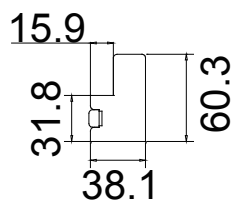

Deep Plain L Frame 60mm

NOTES:

Shutter Color: 001 Super White

Hinges Color: White

Qty (数量): 1

Material (材质): Balmoral Pine Wood (松木) Louvre Size (叶片类型): 76mm

Configuration (窗扇结构): L, IN, 4side, Butt Stile 41.3mm, Deep Plain L Frame 60mm

Tilt rod type (拉杆类型): Easy tilt System

Louvre Quantity (叶片数量): 17

Louvre Size (叶片尺寸): 326.1mm

Rail Size (上下板尺寸): 377.6mm

Order No (订单号): PJB Hogan P12735

Item (序号): 5

Room (房间号): Bay Right