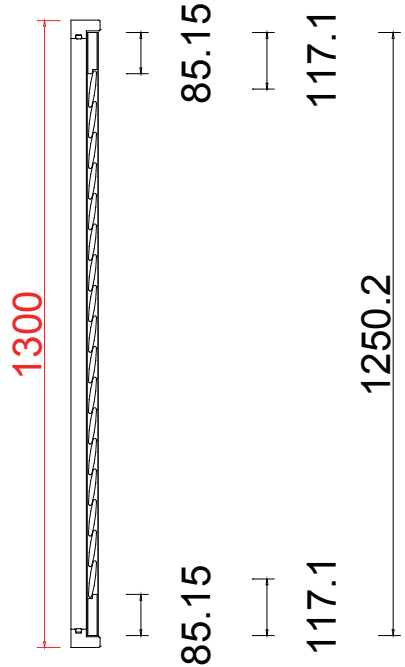

L

R

R

108

13

14

Deep Plain L Frame 60mm

NOTES:

Louvre Size(叶片尺寸): 474.8mm

Rail Size(上下板尺寸): 526.3mm

Order No(订单号): PJB Hogan P12735

Item(序号): 2

Room(房间号): Lounge

Louvre Size(叶片类型): 76mm

Stile 41.3mm, Deep Plain L Frame 60mm

Deep Plain L Frame 60mm

Louvre Quantity (叶片数量): 42

Louvre Size (叶片尺寸): 425.1mm

Rail Size (上下板尺寸): 476.6mm

Order No (订单号): PJB Hogan P12735

Item (序号): 3

Room (房间号): Bay Front

Louvre Size (叶片类型): 76mm

17

Configuration(窗扇结构): R, IN, 4side, Butt Stile 41.3mm, Deep Plain L Frame 60mm

Tilt rod type(拉杆类型): Easy tilt System

Louvre Quantity(叶片数量): 17

Louvre Size(叶片尺寸): 326.1mm

Rail Size(上下板尺寸): 377.6mm

Order No(订单号): PJB Hogan P12735