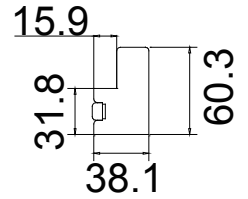

Deep Plain L Frame 60mm

NOTES:

Shutter Color: 001 Super White

Hinges Color: White

Qty(数量): 1

Material(材质): Balmoral Pine Wood (松木) Louvre Size(叶片类型): 76mm

Configuration(窗扇结构): R, IN, 4side, Butt Stile 41.3mm, Deep Plain L Frame 60mm

Tilt rod type(拉杆类型): Easy tilt System

Louvre Quantity(叶片数量): 17

Louvre Size(叶片尺寸): 326.1mm

Rail Size(上下板尺寸): 377.6mm

Order No(订单号): PJB Hogan P12735

Item(序号): 4

Room(房间号): Bay Left