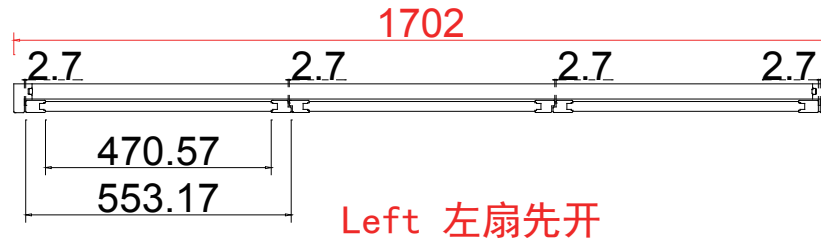

Hinges Color: White

Qty (数量): 1

Material (材质): Balmoral Pine Wood (松木) Louvre Size (叶片类型): 76mm

Configuration (窗扇结构): L, IN, 4side, Butt Stile 41.3mm, Deep Plain L Frame 60mm

Tilt rod type (拉杆类型): Easy tilt System

Louvre Quantity (叶片数量): 17

Louvre Size (叶片尺寸): 326.1mm

Rail Size (上下板尺寸): 377.6mm

Order No (订单号): PJB Hogan P12735

Item (序号): 5

Room (房间号): Bay Right

Deep Plain L Frame 60mm

NOTES: