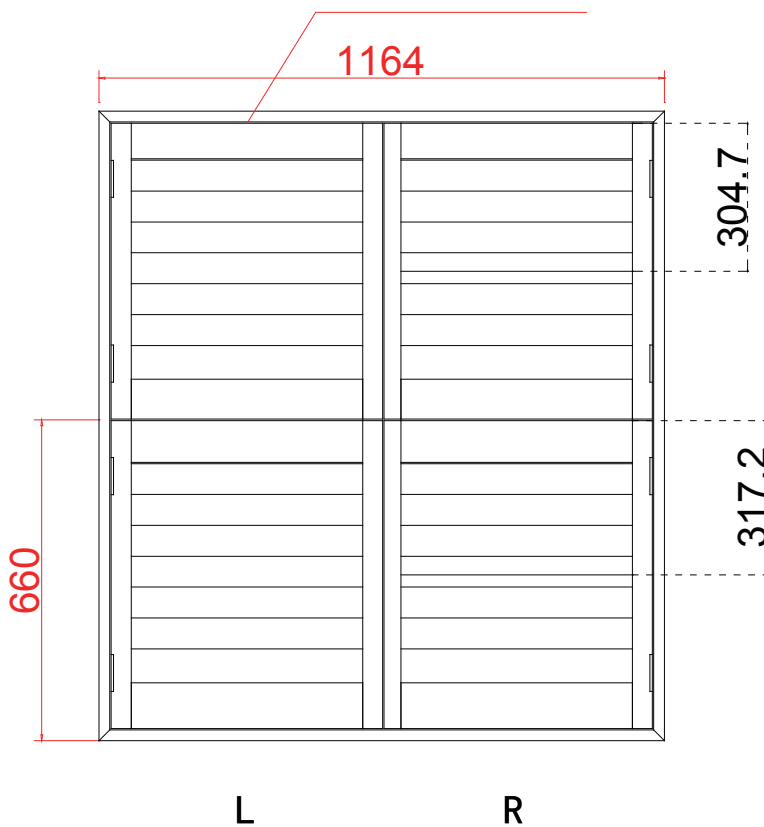

Tilt rod type(拉杆类型): Easy tilt System

Louvre Quantity(叶片数量): 108

Louvre Size(叶片尺寸): 494.7mm

Rail Size(上下板中板尺寸): 546.2mm

Order No(订单号): PJB Hogan P12735

Item(序号): 1

Room(房间号): Patio Door

L

L

R

R

108

13

14

Deep Plain L Frame 60mm

NOTES:

Louvre Size(叶片尺寸): 474.8mm

Rail Size(上下板尺寸): 526.3mm

Order No(订单号): PJB Hogan P12735

Item(序号): 2

Room(房间号): Lounge

Louvre Size(叶片类型): 76mm

Stile 41.3mm, Deep Plain L Frame 60mm

Deep Plain L Frame 60mm

Louvre Quantity (叶片数量): 17

Louvre Size (叶片尺寸): 326.1mm

Rail Size (上下板尺寸): 377.6mm

Order No (订单号): PJB Hogan P12735

Item (序号): 5

Room (房间号): Bay Right

Deep Plain L Frame 60mm

NOTES: