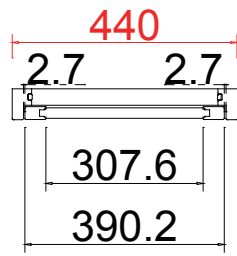

14

R

14

Deep Plain L Frame 60mm

NOTES:

Shutter Color: 001 Super White

Hinges Color: White

Qty(数量): 1

Material(材质): Balmoral Pine Wood (松木) Louvre Size(叶片类型): 76mm

Configuration(窗扇结构): R, IN, 4side, Butt Stile 41.3mm, Deep Plain L Frame 60mm

Tilt rod type(拉杆类型): Easy tilt System

Louvre Quantity(叶片数量): 14

Louvre Size(叶片尺寸): 306.1mm

Rail Size(上下板尺寸): 357.6mm

Order No(订单号): PJB Hogan P12735

Item(序号): 10

Room(房间号): Front bedroom right