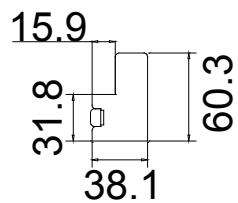

Tilt rod type(拉杆类型): Easy tilt System

Louvre Quantity(叶片数量): 108

Louvre Size(叶片尺寸): 494.7mm

Rail Size(上下板中板尺寸): 546.2mm

Order No(订单号): PJB Hogan P12735

Item(序号): 1

Room(房间号): Patio Door

L

L

R

R

108

13

14

Deep Plain L Frame 60mm

NOTES:

Louvre Size(叶片尺寸): 474.8mm

Rail Size(上下板尺寸): 526.3mm

Order No(订单号): PJB Hogan P12735

Item(序号): 2

Room(房间号): Lounge

Louvre Size(叶片类型): 76mm

Stile 41.3mm, Deep Plain L Frame 60mm

Deep Plain L Frame 60mm