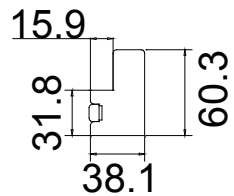

Louvre Quantity (叶片数量): 17

Louvre Size (叶片尺寸): 326.1mm

Rail Size (上下板尺寸): 377.6mm

Order No (订单号): PJB Hogan P12735

Item (序号): 5

Room (房间号): Bay Right

Deep Plain L Frame 60mm

NOTES:

Louvre Quantity(叶片数量): 33

Louvre Size(叶片尺寸): 469.1mm

Rail Size(上下板尺寸): 520.6mm

Order No(订单号): PJB Hogan P12735

Item(序号): 6

Room(房间号): Kitchen

Louvre Size(叶片类型): 76mm

Deep Plain L Frame 60mm

Louvre Quantity(叶片数量): 48

Louvre Size(叶片尺寸): 508.7mm

Rail Size(上下板尺寸): 560.2mm

Order No(订单号): PJB Hogan P12735

Item(序号): 7

Room(房间号): Study

Louvre Size(叶片类型): 76mm

Deep Plain L Frame 60mm