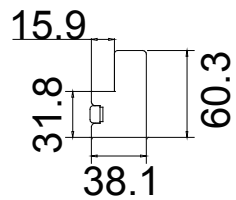

Hinges Color: White

Qty (数量): 1

Material (材质): Balmoral Pine Wood (松木) Louvre Size (叶片类型): 76mm

Configuration (窗扇结构): L, IN, 4side, Butt Stile 41.3mm, Deep Plain L Frame 60mm

Tilt rod type (拉杆类型): Easy tilt System

Louvre Quantity (叶片数量): 17

Louvre Size (叶片尺寸): 326.1mm

Rail Size (上下板尺寸): 377.6mm

Order No (订单号): PJB Hogan P12735

Item (序号): 5

Room (房间号): Bay Right

Deep Plain L Frame 60mm

NOTES:

Louvre Quantity(叶片数量): 33

Louvre Size(叶片尺寸): 469.1mm

Rail Size(上下板尺寸): 520.6mm

Order No(订单号): PJB Hogan P12735

Item(序号): 6

Room(房间号): Kitchen

Louvre Size(叶片类型): 76mm

Deep Plain L Frame 60mm