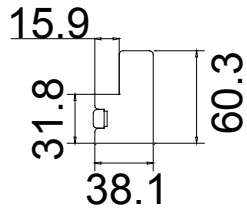

Deep Plain L Frame 60mm

NOTES:

Shutter Color: 001 Super White

Hinges Color: White

Qty(数量): 1

Material(材质): Balmoral Pine Wood (松木) Louvre Size(叶片类型): 76mm

Configuration(窗扇结构): R, IN, 4side, Butt Stile 41.3mm, Deep Plain L Frame 60mm

Tilt rod type(拉杆类型): Easy tilt System

Louvre Quantity(叶片数量): 14

Louvre Size(叶片尺寸): 306.1mm

Rail Size(上下板尺寸): 357.6mm

Order No(订单号): PJB Hogan P12735

Item(序号): 10

Room(房间号): Front bedroom right