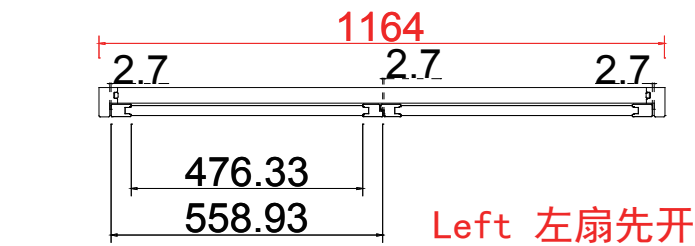

Tilt rod type(拉杆类型): Easy tilt System

Louvre Quantity(叶片数量): 108

Louvre Size(叶片尺寸): 494.7mm

Rail Size(上下板中板尺寸): 546.2mm

Order No(订单号): PJB Hogan P12735

Item(序号): 1

Room(房间号): Patio Door

L

L

R

R

108

13

14

Deep Plain L Frame 60mm

NOTES:

Louvre Size(叶片尺寸): 474.8mm

Rail Size(上下板尺寸): 526.3mm

Order No(订单号): PJB Hogan P12735

Item(序号): 2

Room(房间号): Lounge

Louvre Size(叶片类型): 76mm

Stile 41.3mm, Deep Plain L Frame 60mm

Deep Plain L Frame 60mm