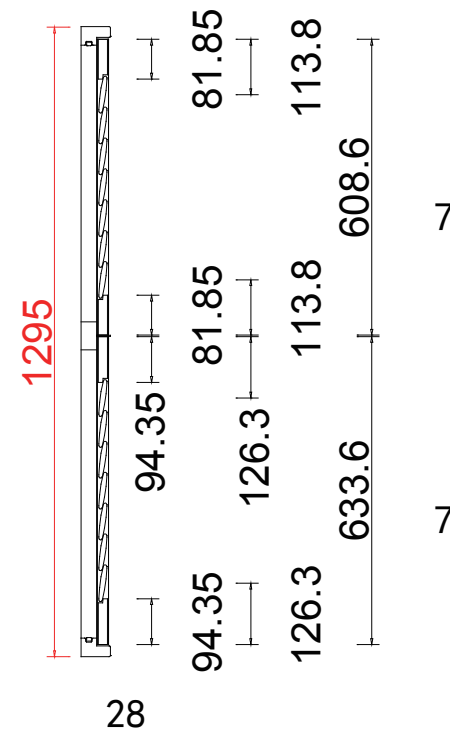

Tilt rod type(拉杆类型): Easy tilt System

Louvre Quantity(叶片数量): 108

Louvre Size(叶片尺寸): 494.7mm

Rail Size(上下板中板尺寸): 546.2mm

Order No(订单号): PJB Hogan P12735

Item(序号): 1

Room(房间号): Patio Door

L

L

R

R

108

13

14

Deep Plain L Frame 60mm

NOTES:

Louvre Size(叶片尺寸): 474.8mm

Rail Size(上下板尺寸): 526.3mm

Order No(订单号): PJB Hogan P12735

Item(序号): 2

Room(房间号): Lounge

Louvre Size(叶片类型): 76mm

Stile 41.3mm, Deep Plain L Frame 60mm

Deep Plain L Frame 60mm

Louvre Quantity (叶片数量): 17

Louvre Size (叶片尺寸): 326.1mm

Rail Size (上下板尺寸): 377.6mm

Order No (订单号): PJB Hogan P12735

Item (序号): 5

Room (房间号): Bay Right

Deep Plain L Frame 60mm

NOTES: