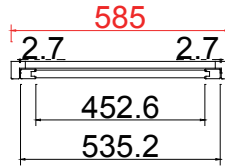

Configuration(窗扇结构): L, IN, 4side, Butt Stile 41.3mm, Plain L Frame 46mm

Tilt rod type(拉杆类型): Easy tilt System

Louvre Quantity(叶片数量): 34

Louvre Size(叶片尺寸): 250.6mm

Rail Size(上下板中板尺寸): 302.6mm

Order No(订单号): CGS Radius Cut Out

Item(序号): 1

Room(房间号): Outer Left

Louvre Size(叶片类型): 63mm

L

30

Plain L Frame 46mm

NOTES:

Shutter Color: 001 Super White

Hinges Color: White

Qty(数量): 1

Material(材质): Balmoral Pine Wood(松木)

Configuration(窗扇结构): L, IN, 4side, Butt Stile 41.3mm, Plain L Frame 46mm

Tilt rod type(拉杆类型): Easy tilt System

Louvre Quantity(叶片数量): 30

Louvre Size(叶片尺寸): 450.6mm

Rail Size(上下板中板尺寸): 502.6mm

Order No(订单号): CGS Radius Cut Out

Item(序号): 2

Room(房间号): Inner Left

Louvre Size(叶片类型): 63mm

R

30

NOTES: