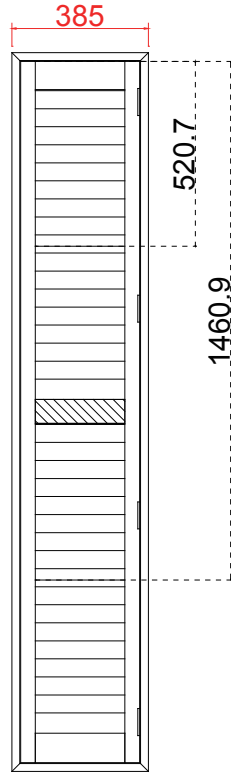

Item(序号): 1

Room(房间号): Outer Left

Louvre Size(叶片类型): 63mm

L

30

Plain L Frame 46mm

NOTES:

Shutter Color: 001 Super White

Rail Size(上下板中板尺寸): 502.6mm

Order No(订单号): CGS Radius Cut Out

Item(序号): 2

Room(房间号): Inner Left

Louvre Size(叶片类型): 63mm

R

30

NOTES:

Louvre Quantity(叶片数量): 30

Louvre Size(叶片尺寸): 450.6mm

Rail Size(上下板中板尺寸): 502.6mm

Order No(订单号): CGS Radius Cut Out

Item(序号): 3

Room(房间号): Inner Right

Louvre Size(叶片类型): 63mm

R

Tilt rod type(拉杆类型): Easy tilt System

Louvre Quantity(叶片数量): 34

Louvre Size(叶片尺寸): 250.6mm

Rail Size(上下板中板尺寸): 302.6mm

Order No(订单号): CGS Radius Cut Out

Item(序号): 4

Room(房间号): Outer Right

Louvre Size(叶片类型): 63mm