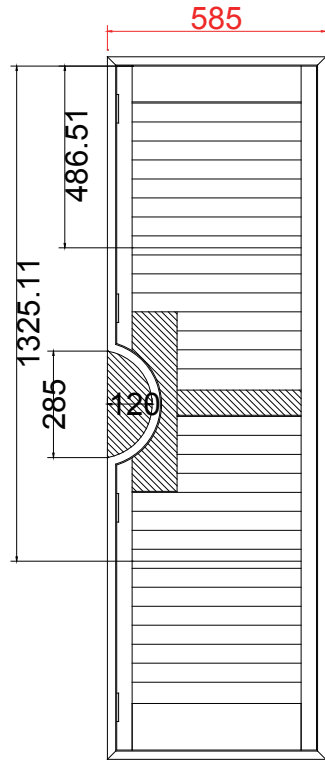

Item(序号): 1

Room(房间号): Outer Left

Louvre Size(叶片类型): 63mm

L

30

Plain L Frame 46mm

NOTES:

Shutter Color: 001 Super White

Hinges Color: White

Qty(数量): 1

Material(材质): Balmoral Pine Wood(松木)

Configuration(窗扇结构): L, IN, 4side, Butt Stile 41.3mm, Plain L Frame 46mm

Tilt rod type(拉杆类型): Easy tilt System

Louvre Quantity(叶片数量): 30

Louvre Size(叶片尺寸): 450.6mm

Rail Size(上下板中板尺寸): 502.6mm

Order No(订单号): CGS Radius Cut Out

Item(序号): 2

Room(房间号): Inner Left

Louvre Size(叶片类型): 63mm

R

30

NOTES:

Louvre Quantity(叶片数量): 30

Louvre Size(叶片尺寸): 450.6mm

Rail Size(上下板中板尺寸): 502.6mm

Order No(订单号): CGS Radius Cut Out

Item(序号): 3

Room(房间号): Inner Right

Louvre Size(叶片类型): 63mm

R