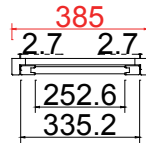

Rail Size(上下板中板尺寸): 502.6mm

Order No(订单号): CGS Radius Cut Out

Item(序号): 2

Room(房间号): Inner Left

Louvre Size(叶片类型): 63mm

R

30

NOTES:

Louvre Quantity(叶片数量): 30

Louvre Size(叶片尺寸): 450.6mm

Rail Size(上下板中板尺寸): 502.6mm

Order No(订单号): CGS Radius Cut Out

Item(序号): 3

Room(房间号): Inner Right

Louvre Size(叶片类型): 63mm

R

Tilt rod type(拉杆类型): Easy tilt System

Louvre Quantity(叶片数量): 34

Louvre Size(叶片尺寸): 250.6mm

Rail Size(上下板中板尺寸): 302.6mm

Order No(订单号): CGS Radius Cut Out

Item(序号): 4

Room(房间号): Outer Right

Louvre Size(叶片类型): 63mm