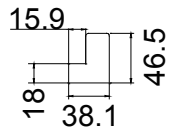

L

34

Plain L Frame 46mm

NOTES:

Shutter Color: 001 Super White

Hinges Color: White

Qty(数量): 1

Material(材质): Balmoral Pine Wood(松木)

Configuration(窗扇结构): L, IN, 4side, Butt Stile 41.3mm, Plain L Frame 46mm

Tilt rod type(拉杆类型): Easy tilt System

Louvre Quantity(叶片数量): 34

Louvre Size(叶片尺寸): 250.6mm

Rail Size(上下板中板尺寸): 302.6mm

Order No(订单号): CGS Radius Cut Out

Item(序号): 1

Room(房间号): Outer Left

Louvre Size(叶片类型): 63mm

L

30

Plain L Frame 46mm

NOTES:

Shutter Color: 001 Super White