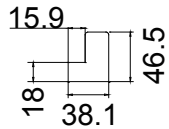

Plain L Frame 46mm

NOTES:

Shutter Color: 001 Super White

Hinges Color: White

Qty(数量): 1

Material(材质): Balmoral Pine Wood(松木)

Configuration(窗扇结构): R, IN, 4side, Butt Stile 41.3mm, Plain L Frame 46mm

Tilt rod type(拉杆类型): Easy tilt System

Louvre Quantity(叶片数量): 34

Louvre Size(叶片尺寸): 250.6mm

Rail Size(上下板中板尺寸): 302.6mm

Order No(订单号): CGS Radius Cut Out

Item(序号): 4

Room(房间号): Outer Right

Louvre Size(叶片类型): 63mm