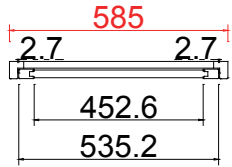

Item(序号): 1

Room(房间号): Outer Left

Louvre Size(叶片类型): 63mm

L

30

Plain L Frame 46mm

NOTES:

Shutter Color: 001 Super White

Hinges Color: White

Qty(数量): 1

Material(材质): Balmoral Pine Wood(松木)

Configuration(窗扇结构): L, IN, 4side, Butt Stile 41.3mm, Plain L Frame 46mm

Tilt rod type(拉杆类型): Easy tilt System

Louvre Quantity(叶片数量): 30

Louvre Size(叶片尺寸): 450.6mm

Rail Size(上下板中板尺寸): 502.6mm

Order No(订单号): CGS Radius Cut Out

Item(序号): 2

Room(房间号): Inner Left

Louvre Size(叶片类型): 63mm

R

30

NOTES:

Louvre Quantity(叶片数量): 30

Louvre Size(叶片尺寸): 450.6mm

Rail Size(上下板中板尺寸): 502.6mm

Order No(订单号): CGS Radius Cut Out

Item(序号): 3

Room(房间号): Inner Right

Louvre Size(叶片类型): 63mm

R