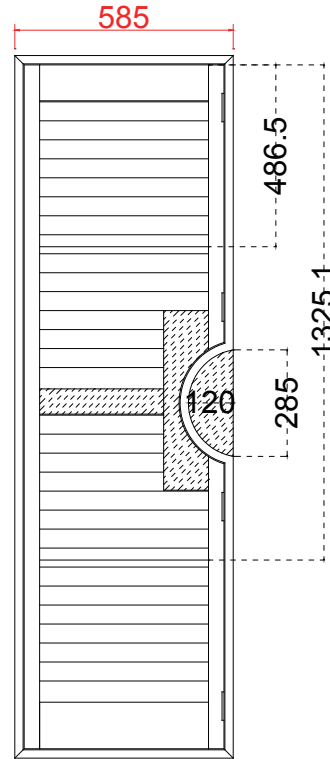

Configuration(窗扇结构): L, IN, 4side, Butt Stile 41.3mm, Plain L Frame 46mm

Tilt rod type(拉杆类型): Easy tilt System

Louvre Quantity(叶片数量): 34

Louvre Size(叶片尺寸): 250.6mm

Rail Size(上下板中板尺寸): 302.6mm

Order No(订单号): CGS Radius Cut Out

Item(序号): 1

Room(房间号): Outer Left

Louvre Size(叶片类型): 63mm

L

30

Plain L Frame 46mm

NOTES:

Shutter Color: 001 Super White

Hinges Color: White

Qty(数量): 1

Material(材质): Balmoral Pine Wood(松木)

Configuration(窗扇结构): L, IN, 4side, Butt Stile 41.3mm, Plain L Frame 46mm

Tilt rod type(拉杆类型): Easy tilt System

Louvre Quantity(叶片数量): 30

Louvre Size(叶片尺寸): 450.6mm

Rail Size(上下板中板尺寸): 502.6mm

Order No(订单号): CGS Radius Cut Out

Item(序号): 2

Room(房间号): Inner Left

Louvre Size(叶片类型): 63mm

R

30

NOTES: