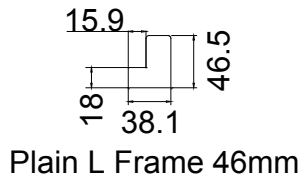

Hinges Color: White

Qty(数量): 1

Material(材质): Balmoral Pine Wood(松木)

Configuration(窗扇结构): L, IN, 4side, Butt Stile 41.3mm, Plain L Frame 46mm

Tilt rod type(拉杆类型): Easy tilt System

Louvre Quantity(叶片数量): 30

Louvre Size(叶片尺寸): 450.6mm

Rail Size(上下板中板尺寸): 502.6mm

Order No(订单号): CGS Radius Cut Out

Item(序号): 2

Room(房间号): Inner Left

Louvre Size(叶片类型): 63mm

R

30

NOTES:

Louvre Quantity(叶片数量): 30

Louvre Size(叶片尺寸): 450.6mm

Rail Size(上下板中板尺寸): 502.6mm

Order No(订单号): CGS Radius Cut Out

Item(序号): 3

Room(房间号): Inner Right

Louvre Size(叶片类型): 63mm

R

Tilt rod type(拉杆类型): Easy tilt System

Louvre Quantity(叶片数量): 34

Louvre Size(叶片尺寸): 250.6mm

Rail Size(上下板中板尺寸): 302.6mm

Order No(订单号): CGS Radius Cut Out

Item(序号): 4

Room(房间号): Outer Right

Louvre Size(叶片类型): 63mm