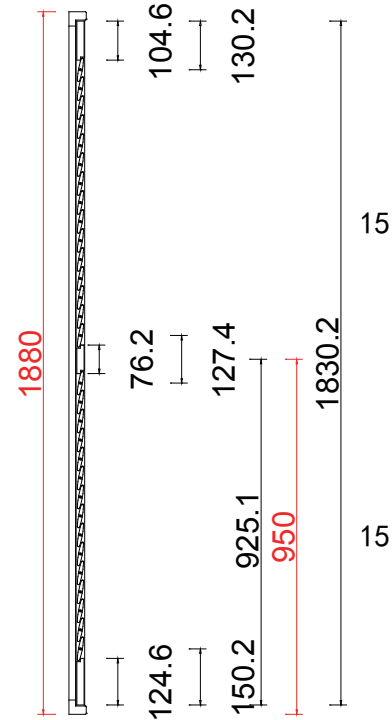

Configuration(窗扇结构): L, IN, 4side, Butt Stile 41.3mm, Plain L Frame 46mm

Tilt rod type(拉杆类型): Easy tilt System

Louvre Quantity(叶片数量): 34

Louvre Size(叶片尺寸): 250.6mm

Rail Size(上下板中板尺寸): 302.6mm

Order No(订单号): CGS Radius Cut Out

Item(序号): 1

Room(房间号): Outer Left

Louvre Size(叶片类型): 63mm

L

30

Plain L Frame 46mm

NOTES:

Shutter Color: 001 Super White

Rail Size(上下板中板尺寸): 502.6mm

Order No(订单号): CGS Radius Cut Out

Item(序号): 2

Room(房间号): Inner Left

Louvre Size(叶片类型): 63mm

R

30

NOTES:

Tilt rod type(拉杆类型): Easy tilt System

Louvre Quantity(叶片数量): 34

Louvre Size(叶片尺寸): 250.6mm

Rail Size(上下板中板尺寸): 302.6mm

Order No(订单号): CGS Radius Cut Out

Item(序号): 4

Room(房间号): Outer Right

Louvre Size(叶片类型): 63mm