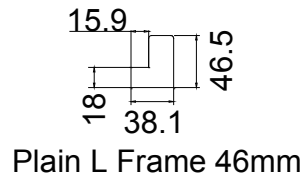

Configuration(窗扇结构): L, IN, 4side, Butt Stile 41.3mm, Plain L Frame 46mm

Tilt rod type(拉杆类型): Easy tilt System

Louvre Quantity(叶片数量): 34

Louvre Size(叶片尺寸): 250.6mm

Rail Size(上下板中板尺寸): 302.6mm

Order No(订单号): CGS Radius Cut Out

Item(序号): 1

Room(房间号): Outer Left

Louvre Size(叶片类型): 63mm

L

30

Plain L Frame 46mm

NOTES:

Shutter Color: 001 Super White

Hinges Color: White

Qty(数量): 1

Material(材质): Balmoral Pine Wood(松木)

Configuration(窗扇结构): L, IN, 4side, Butt Stile 41.3mm, Plain L Frame 46mm

Tilt rod type(拉杆类型): Easy tilt System

Louvre Quantity(叶片数量): 30

Louvre Size(叶片尺寸): 450.6mm

Rail Size(上下板中板尺寸): 502.6mm

Order No(订单号): CGS Radius Cut Out

Item(序号): 2

Room(房间号): Inner Left

Louvre Size(叶片类型): 63mm

R

30

NOTES: