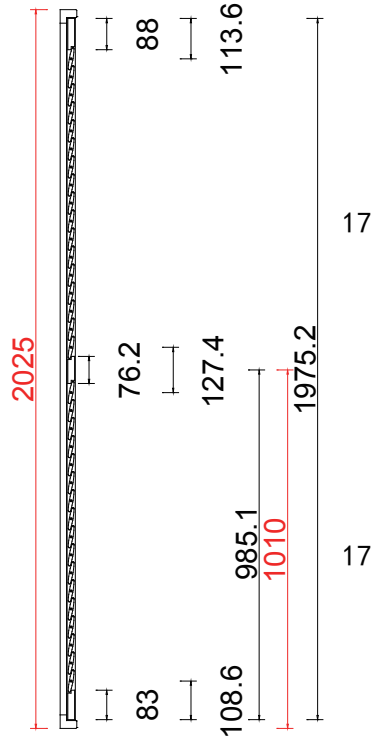

Configuration(窗扇结构): L, IN, 4side, Butt Stile 41.3mm, Plain L Frame 46mm

Tilt rod type(拉杆类型): Easy tilt System

Louvre Quantity(叶片数量): 34

Louvre Size(叶片尺寸): 250.6mm

Rail Size(上下板中板尺寸): 302.6mm

Order No(订单号): CGS Radius Cut Out

Rail Size(上下板中板尺寸): 502.6mm

Order No(订单号): CGS Radius Cut Out

Item(序号): 2

Room(房间号): Inner Left

Louvre Size(叶片类型): 63mm

R

30

NOTES:

Louvre Quantity(叶片数量): 30

Louvre Size(叶片尺寸): 450.6mm

Rail Size(上下板中板尺寸): 502.6mm

Order No(订单号): CGS Radius Cut Out

Item(序号): 3

Room(房间号): Inner Right

Louvre Size(叶片类型): 63mm

R

Tilt rod type(拉杆类型): Easy tilt System

Louvre Quantity(叶片数量): 34

Louvre Size(叶片尺寸): 250.6mm

Rail Size(上下板中板尺寸): 302.6mm

Order No(订单号): CGS Radius Cut Out

Item(序号): 4

Room(房间号): Outer Right

Louvre Size(叶片类型): 63mm