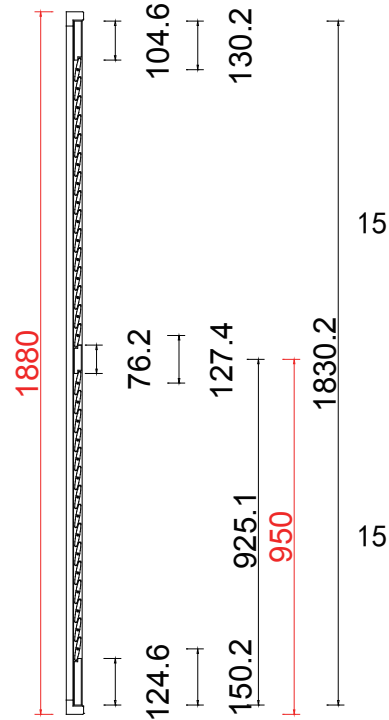

Item(序号): 1

Room(房间号): Outer Left

Louvre Size(叶片类型): 63mm

L

30

Plain L Frame 46mm

NOTES:

Shutter Color: 001 Super White

Hinges Color: White

Qty(数量): 1

Material(材质): Balmoral Pine Wood(松木)

Configuration(窗扇结构): L, IN, 4side, Butt Stile 41.3mm, Plain L Frame 46mm

Tilt rod type(拉杆类型): Easy tilt System

Louvre Quantity(叶片数量): 30

Louvre Size(叶片尺寸): 450.6mm

Rail Size(上下板中板尺寸): 502.6mm

Order No(订单号): CGS Radius Cut Out

Item(序号): 2

Room(房间号): Inner Left

Louvre Size(叶片类型): 63mm

R

30

NOTES:

Tilt rod type(拉杆类型): Easy tilt System

Louvre Quantity(叶片数量): 34

Louvre Size(叶片尺寸): 250.6mm

Rail Size(上下板中板尺寸): 302.6mm

Order No(订单号): CGS Radius Cut Out

Item(序号): 4

Room(房间号): Outer Right

Louvre Size(叶片类型): 63mm