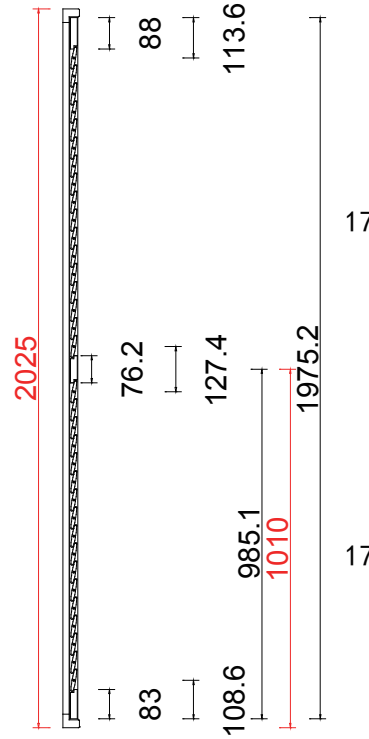

L

34

Plain L Frame 46mm

NOTES:

Shutter Color: 001 Super White

Hinges Color: White

Qty(数量): 1

Material(材质): Balmoral Pine Wood(松木)

Configuration(窗扇结构): L, IN, 4side, Butt Stile 41.3mm, Plain L Frame 46mm

Tilt rod type(拉杆类型): Easy tilt System

Louvre Quantity(叶片数量): 34

Louvre Size(叶片尺寸): 250.6mm

Rail Size(上下板中板尺寸): 302.6mm

Order No(订单号): CGS Radius Cut Out

Item(序号): 1

Room(房间号): Outer Left

Louvre Size(叶片类型): 63mm

L

30

Plain L Frame 46mm

NOTES:

Shutter Color: 001 Super White

Rail Size(上下板中板尺寸): 502.6mm

Order No(订单号): CGS Radius Cut Out

Item(序号): 2

Room(房间号): Inner Left

Louvre Size(叶片类型): 63mm

R

30

NOTES: