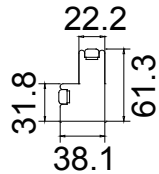

Double Insert L Frame 60mm

NOTES:

Shutter Color: 001 Super White

Hinges Color: White

Qty (数量): 1

Material (材质): Balmoral Pine Wood (松木)

Configuration (窗扇结构): L-DL, IN, 4side, Astrigal Stile 41.3mm, Double Insert L Frame 60mm

Tilt rod type (拉杆类型): Easy tilt System

Louvre Quantity (叶片数量): 40

Louvre Size (叶片尺寸): 239mm

Rail Size (上下板尺寸): 291mm

Order No (订单号): SUS 05 Schiannini

Item (序号): 4

Room (房间号): Bed LH bay

Louvre Size (叶片类型): 76mm

L L

40

10

10