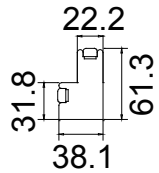

Double Insert L Frame 60mm

NOTES:

Shutter Color: 001 Super White

Hinges Color: White

Qty (数量): 1

Material (材质): Balmoral Pine Wood (松木)

Configuration (窗扇结构): L-DL-DR-DR, IN, 4side, Astrigal Stile 41.3mm, Double Insert L Frame 60mm

Tilt rod type (拉杆类型): Easy tilt System

Louvre Quantity (叶片数量): 80

Louvre Size (叶片尺寸): 175.7mm

Rail Size (上下板尺寸): 227.7mm

Order No (订单号): SUS 05 Schiannini

Item (序号): 5

Room (房间号): Bed M bay

Louvre Size (叶片类型): 76mm