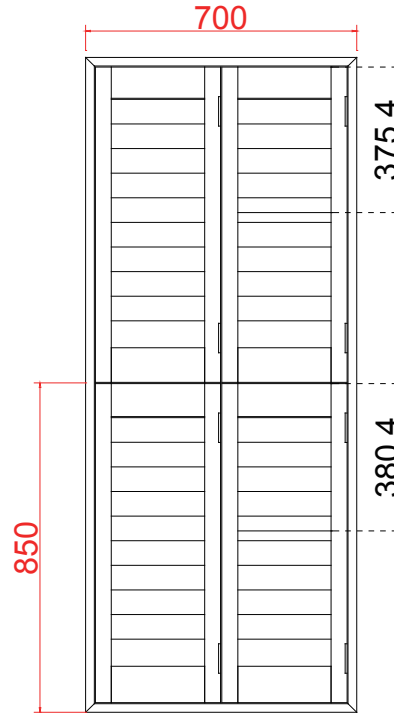

R R

40

Double Insert L Frame 60mm

NOTES:

Shutter Color: 001 Super White

Hinges Color: White

Qty (数量): 1

Material (材质): Balmoral Pine Wood (松木)

Configuration (窗扇结构): R-DR, IN, 4side, Astrigal Stile 41.3mm, Double Insert L Frame 60mm

Tilt rod type (拉杆类型): Easy tilt System

Louvre Quantity (叶片数量): 40

Louvre Size (叶片尺寸): 239mm

Rail Size (上下板尺寸): 291mm

Order No (订单号): SUS 05 Schiannini

Item (序号): 6

Room (房间号): Bed RH bay

Louvre Size (叶片类型): 76mm