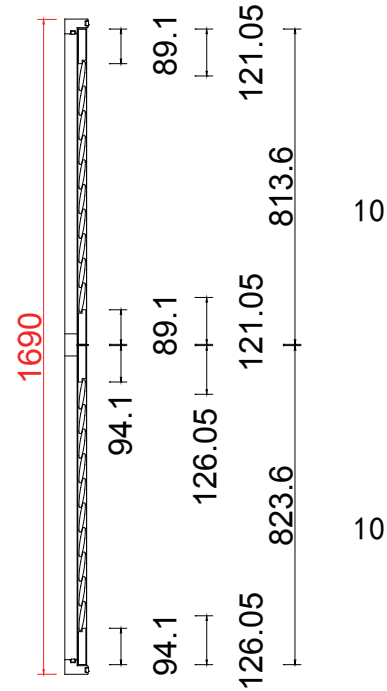

R R

40

Double Insert L Frame 60mm

NOTES:

Shutter Color: 001 Super White

Hinges Color: White

Qty (数量): 1

Material (材质): Balmoral Pine Wood (松木)

Configuration (窗扇结构): R-DR, IN, 4side, Astrigal Stile 41.3mm, Double Insert L Frame 60mm

Tilt rod type (拉杆类型): Easy tilt System

Louvre Quantity (叶片数量): 40

Louvre Size (叶片尺寸): 239mm

Rail Size (上下板尺寸): 291mm

Order No (订单号): SUS 05 Schiannini

Item (序号): 6

Room (房间号): Bed RH bay

Louvre Size (叶片类型): 76mm