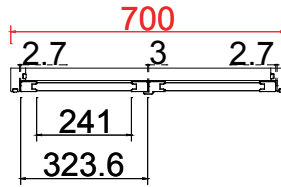

Double Insert L Frame 60mm

NOTES:

Shutter Color: 001 Super White

Hinges Color: White

Qty (数量): 1

Material (材质): Balmoral Pine Wood (松木)

Configuration (窗扇结构): L-DL, IN, 4side, Astrigal Stile 41.3mm, Double Insert L Frame 60mm

Tilt rod type (拉杆类型): Easy tilt System

Louvre Quantity (叶片数量): 40

Louvre Size (叶片尺寸): 239mm

Rail Size (上下板尺寸): 291mm

Order No (订单号): SUS 05 Schiannini

Item (序号): 4

Room (房间号): Bed LH bay

Louvre Size (叶片类型): 76mm

L L

40

10

10