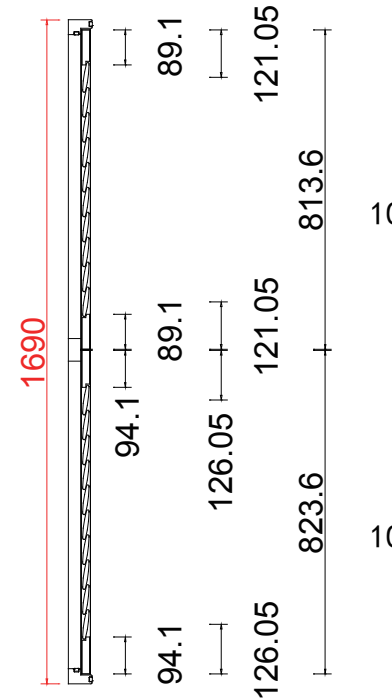

Double Insert L Frame 60mm

NOTES:

Shutter Color: 001 Super White

Hinges Color: White

Qty (数量): 1

Material (材质): Balmoral Pine Wood (松木)

Configuration (窗扇结构): L-DL, IN, 4side, Astrigal Stile 41.3mm, Double Insert L Frame 60mm

Tilt rod type (拉杆类型): Easy tilt System

Louvre Quantity (叶片数量): 40

Louvre Size (叶片尺寸): 239mm

Rail Size (上下板尺寸): 291mm

Order No (订单号): SUS 05 Schiannini

Item (序号): 4

Room (房间号): Bed LH bay

Louvre Size (叶片类型): 76mm

L L

40

10

10