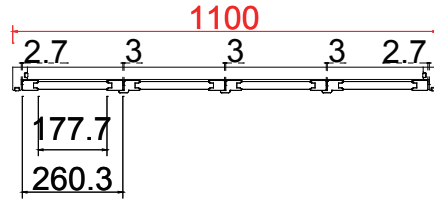

NOTES:

Shutter Color: 001 Super White

Hinges Color: White

Qty (数量): 1

Material (材质): Balmoral Pine Wood (松木)

Configuration (窗扇结构): L-DL-DR-DR, IN, 4side, Astrigal Stile 41.3mm, Double Insert L Frame 60mm

Tilt rod type (拉杆类型): Easy tilt System

Louvre Quantity (叶片数量): 80

Louvre Size (叶片尺寸): 175.7mm

Rail Size (上下板尺寸): 227.7mm

Order No (订单号): SUS 05 Schiannini

Item (序号): 5

Room (房间号): Bed M bay

Louvre Size (叶片类型): 76mm