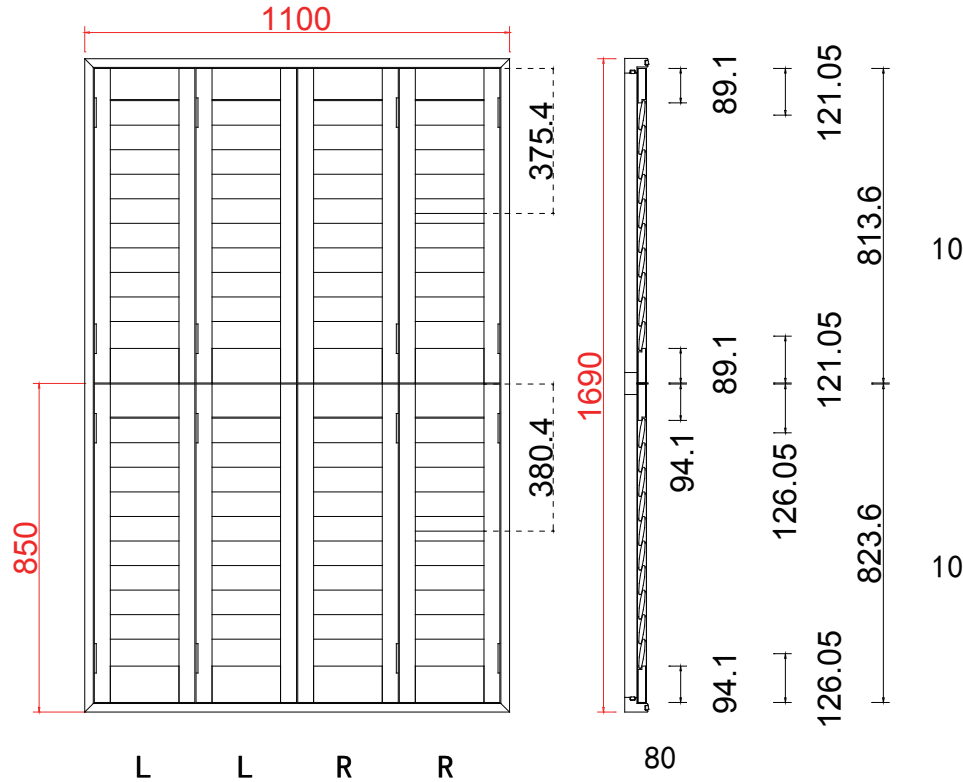

NOTES:

Shutter Color: 001 Super White

Hinges Color: White

Qty (数量): 1

Material (材质): Balmoral Pine Wood (松木)

Configuration (窗扇结构): L-DL-DR-DR, IN, 4side, Astrigal Stile 41.3mm, Double Insert L Frame 60mm

Tilt rod type (拉杆类型): Easy tilt System

Louvre Quantity (叶片数量): 80

Louvre Size (叶片尺寸): 175.7mm

Rail Size (上下板尺寸): 227.7mm

Order No (订单号): SUS 05 Schiannini

Item (序号): 5

Room (房间号): Bed M bay

Louvre Size (叶片类型): 76mm