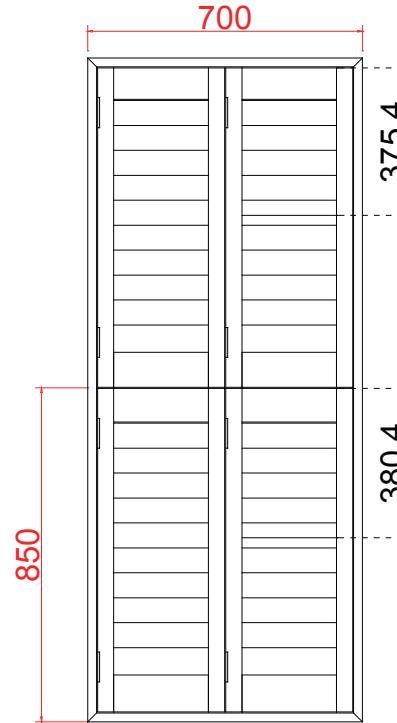

Double Insert L Frame 60mm

NOTES:

Shutter Color: 001 Super White

Hinges Color: White

Qty (数量): 1

Material (材质): Balmoral Pine Wood (松木)

Configuration (窗扇结构): L-DL, IN, 4side, Astrigal Stile 41.3mm, Double Insert L Frame 60mm

Tilt rod type (拉杆类型): Easy tilt System

Louvre Quantity (叶片数量): 40

Louvre Size (叶片尺寸): 239mm

Rail Size (上下板尺寸): 291mm

Order No (订单号): SUS 05 Schiannini

Item (序号): 4

Room (房间号): Bed LH bay

Louvre Size (叶片类型): 76mm

L L

40

10

10