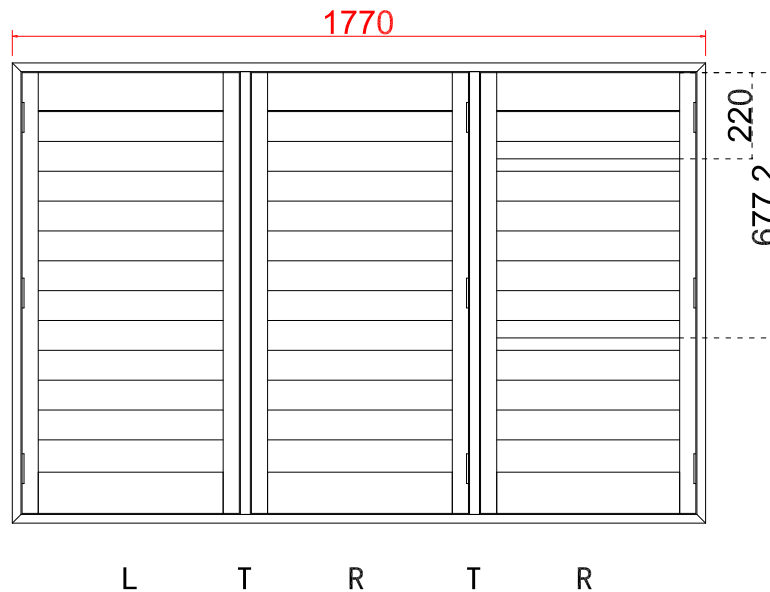

NOTES:

Shutter Color: 001 Super White

Hinges Color: White

Qty (数量): 1

Material (材质): Highgrove PVC

Configuration (窗扇结构): LTLTR, IN, 4side, Butt Stile 41.3mm, Medium L Frame PVC

Tilt rod type (拉杆类型): Easy tilt System

Louvre Quantity (叶片数量): 12/12/12

Louvre Size (叶片尺寸): 455.1mm, 469.6mm, 447.1mm

Rail Size (上下板尺寸): 483.1mm, 497.6mm, 475.1mm

Order No (订单号): SIG 2268 - ELLERY

Item (序号): 1

Room (房间号): Spare Left

Louvre Size (叶片类型): 89mm

NOTES:

Shutter Color: 001 Super White

Hinges Color: White

Qty(数量): 1

Material(材质): Highgrove PVC

Configuration(窗扇结构): LTLTR, IN, 4side, Butt Stile 41.3mm, Medium L Frame PVC

Tilt rod type(拉杆类型): Easy tilt System

Louvre Quantity(叶片数量): 12/12/12

Louvre Size(叶片尺寸): 470.1mm, 469.6mm, 465.1mm

Rail Size(上下板尺寸): 498.1mm, 497.6mm, 493.1mm

Order No(订单号): SIG 2268 - ELLERY

Item(序号): 2

Room(房间号): Spare Right

Louvre Size(叶片类型): 89mm