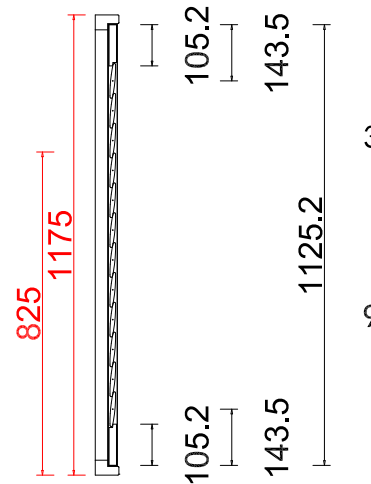

Louvre Quantity (叶片数量): 12/12/12

Louvre Size (叶片尺寸): 455.1mm, 469.6mm, 447.1mm

Rail Size (上下板尺寸): 483.1mm, 497.6mm, 475.1mm

Order No (订单号): SIG 2268 - ELLERY

Item (序号): 1

Room (房间号): Spare Left

Louvre Size (叶片类型): 89mm

NOTES:

Shutter Color: 001 Super White

Hinges Color: White

Qty(数量): 1

Material(材质): Highgrove PVC

Configuration(窗扇结构): LTLTR, IN, 4side, Butt Stile 41.3mm, Medium L Frame PVC

Tilt rod type(拉杆类型): Easy tilt System

Louvre Quantity(叶片数量): 12/12/12

Louvre Size(叶片尺寸): 470.1mm, 469.6mm, 465.1mm

Rail Size(上下板尺寸): 498.1mm, 497.6mm, 493.1mm

Order No(订单号): SIG 2268 - ELLERY

Item(序号): 2

Room(房间号): Spare Right

Louvre Size(叶片类型): 89mm