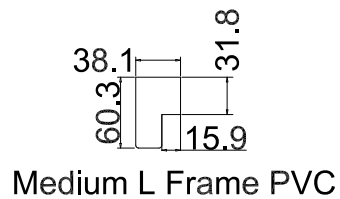

Louvre Quantity (叶片数量): 12/12/12

Louvre Size (叶片尺寸): 455.1mm, 469.6mm, 447.1mm

Rail Size (上下板尺寸): 483.1mm, 497.6mm, 475.1mm

Order No (订单号): SIG 2268 - ELLERY

Item (序号): 1

Room (房间号): Spare Left

Louvre Size (叶片类型): 89mm

NOTES:

Shutter Color: 001 Super White

Hinges Color: White

Qty(数量): 1

Material(材质): Highgrove PVC

Configuration(窗扇结构): LTLTR, IN, 4side, Butt Stile 41.3mm, Medium L Frame PVC

Tilt rod type(拉杆类型): Easy tilt System

Louvre Quantity(叶片数量): 12/12/12

Louvre Size(叶片尺寸): 470.1mm, 469.6mm, 465.1mm

Rail Size(上下板尺寸): 498.1mm, 497.6mm, 493.1mm

Order No(订单号): SIG 2268 - ELLERY

Item(序号): 2

Room(房间号): Spare Right

Louvre Size(叶片类型): 89mm