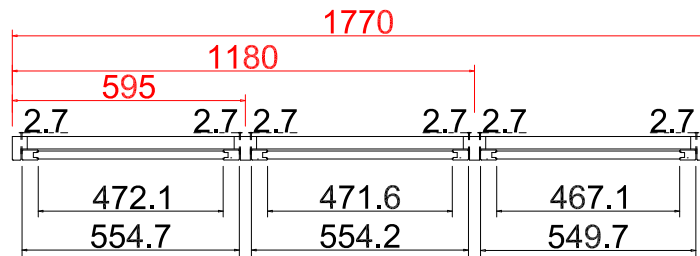

NOTES:

Shutter Color: 001 Super White

Hinges Color: White

Qty (数量): 1

Material (材质): Highgrove PVC

Configuration (窗扇结构): LTLTR, IN, 4side, Butt Stile 41.3mm, Medium L Frame PVC

Tilt rod type (拉杆类型): Easy tilt System

Louvre Quantity (叶片数量): 12/12/12

Louvre Size (叶片尺寸): 455.1mm, 469.6mm, 447.1mm

Rail Size (上下板尺寸): 483.1mm, 497.6mm, 475.1mm

Order No (订单号): SIG 2268 - ELLERY

Item (序号): 1

Room (房间号): Spare Left

Louvre Size (叶片类型): 89mm

NOTES:

Shutter Color: 001 Super White

Hinges Color: White

Qty(数量): 1

Material(材质): Highgrove PVC

Configuration(窗扇结构): LTLTR, IN, 4side, Butt Stile 41.3mm, Medium L Frame PVC

Tilt rod type(拉杆类型): Easy tilt System

Louvre Quantity(叶片数量): 12/12/12

Louvre Size(叶片尺寸): 470.1mm, 469.6mm, 465.1mm

Rail Size(上下板尺寸): 498.1mm, 497.6mm, 493.1mm

Order No(订单号): SIG 2268 - ELLERY

Item(序号): 2

Room(房间号): Spare Right

Louvre Size(叶片类型): 89mm