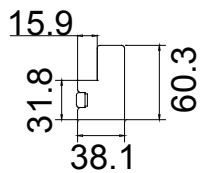

L L R R

80

Deep Plain L Frame 60mm

NOTES:

Shutter Color: 002 Wevet

Hinges Color: White

Qty(数量): 1

Material(材质): Balmoral Pine Wood(松木)

Configuration(窗扇结构): L-DL-DR-DR, IN, 4side, Astrigal Stile 41.3mm, Deep Plain L Frame 60mm

Tilt rod type(拉杆类型): Easy tilt System

Louvre Quantity(叶片数量): 80

Louvre Size(叶片尺寸): 486.2mm

Rail Size(上下板尺寸): 537.7mm

Order No(订单号): JPK Rodrigues

Item(序号): 1

Room(房间号): Lounge

Louvre Size(叶片类型): 76mm

3

17

Deep Plain L Frame 60mm

**NOTES:**

Louvre Quantity(叶片数量): 60

Louvre Size(叶片尺寸): 492.2mm

Rail Size(上下板尺寸): 543.7mm

Order No(订单号): JPK Rodrigues

Item(序号): 2

Room(房间号): Front Bedroom

Louvre Size(叶片类型): 76mm