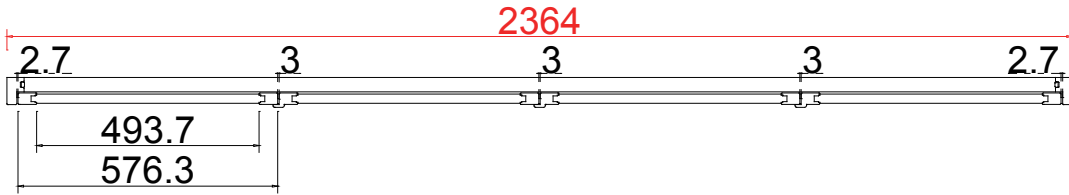

Configuration(窗扇结构): L-DL-DR-DR, IN, 4side, Astrigal Stile 41.3mm, Deep Plain L Frame 60mm

Tilt rod type(拉杆类型): Easy tilt System

Louvre Quantity(叶片数量): 80

Louvre Size(叶片尺寸): 486.2mm

Rail Size(上下板尺寸): 537.7mm

Order No(订单号): JPK Rodrigues

Item(序号): 1

Room(房间号): Lounge

Louvre Size(叶片类型): 76mm

3

17

Deep Plain L Frame 60mm

**NOTES:**

Shutter Color: 002 Wevet

Hinges Color: White

Qty(数量): 1

Material(材质): Balmoral Pine Wood(松木)

Configuration(窗扇结构): L-DL-DR-DR, IN, 4side, Astrigal Stile 41.3mm, Deep Plain L Frame 60mm

Tilt rod type(拉杆类型): Easy tilt System

Louvre Quantity(叶片数量): 60

Louvre Size(叶片尺寸): 492.2mm

Rail Size(上下板尺寸): 543.7mm

Order No(订单号): JPK Rodrigues

Item(序号): 2

Room(房间号): Front Bedroom

Louvre Size(叶片类型): 76mm