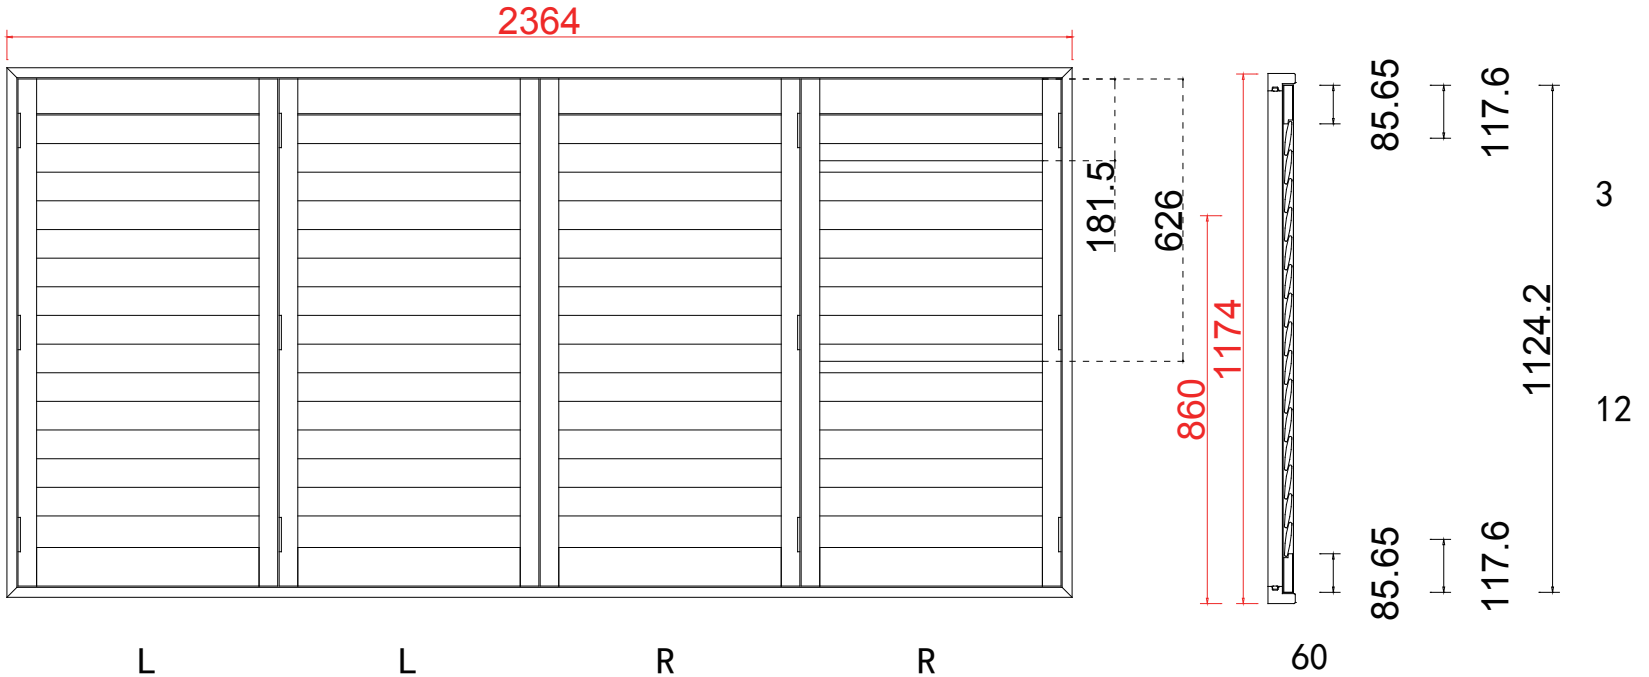

Configuration(窗扇结构): L-DL-DR-DR, IN, 4side, Astrigal Stile 41.3mm, Deep Plain L Frame 60mm

Tilt rod type(拉杆类型): Easy tilt System

Louvre Quantity(叶片数量): 80

Louvre Size(叶片尺寸): 486.2mm

Rail Size(上下板尺寸): 537.7mm

Order No(订单号): JPK Rodrigues

Item(序号): 1

Room(房间号): Lounge

Louvre Size(叶片类型): 76mm

3

17

Deep Plain L Frame 60mm

**NOTES:**

Shutter Color: 002 Wevet

Hinges Color: White

Qty(数量): 1

Material(材质): Balmoral Pine Wood(松木)

Configuration(窗扇结构): L-DL-DR-DR, IN, 4side, Astrigal Stile 41.3mm, Deep Plain L Frame 60mm

Tilt rod type(拉杆类型): Easy tilt System

Louvre Quantity(叶片数量): 60

Louvre Size(叶片尺寸): 492.2mm

Rail Size(上下板尺寸): 543.7mm

Order No(订单号): JPK Rodrigues

Item(序号): 2

Room(房间号): Front Bedroom

Louvre Size(叶片类型): 76mm