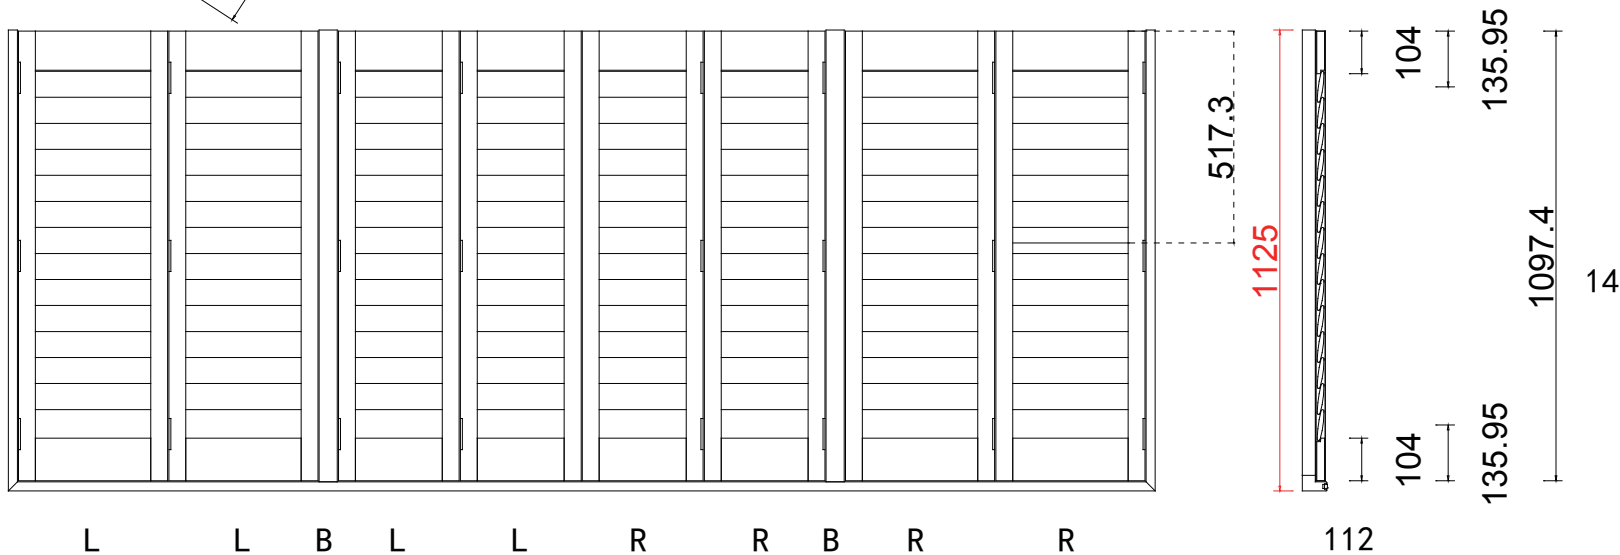

NOTES:

Shutter Color: 001 Super White

Hinges Color: White

Qty (数量): 1

Material (材质): Balmoral Pine Wood (松木)

Configuration (窗扇结构): L-DLBL-DL-DR-DRBR-DR, IN, 3side, Astrigal Stile 41.3mm, Vintage L Frame 60mm

Tilt rod type (拉杆类型): Easy tilt System

Louvre Quantity (叶片数量): 28/56/28

Louvre Size (叶片尺寸): 280.4mm, 210.8mm, 280.4mm

Rail Size (上下板尺寸): 331.9mm, 262.3mm, 331.9mm

Order No (订单号): LAB Winbow

Item (序号): 2

Room (房间号): Living

Louvre Size (叶片类型): 76mm

Cafe