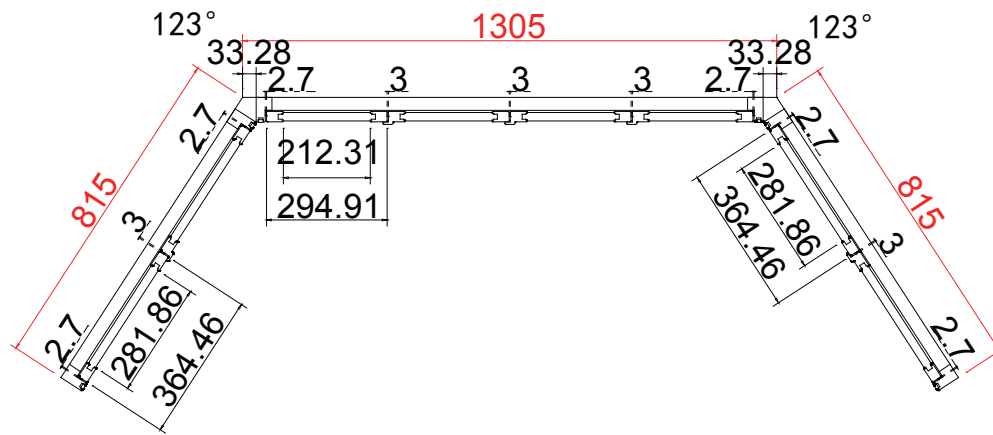

NOTES:

Shutter Color: 001 Super White

Hinges Color: White

Qty (数量): 1

Material (材质): Balmoral Pine Wood (松木)

Configuration (窗扇结构): L-DLBL-DL-DR-DRBR-DR, IN, 3side, Astrigal Stile 41.3mm, Vintage L Frame 60mm

Tilt rod type (拉杆类型): Easy tilt System

Louvre Quantity (叶片数量): 28/56/28

Louvre Size (叶片尺寸): 280.4mm, 210.8mm, 280.4mm

Rail Size (上下板尺寸): 331.9mm, 262.3mm, 331.9mm

Order No (订单号): LAB Winbow

Item (序号): 2

Room (房间号): Living

Louvre Size (叶片类型): 76mm

Cafe