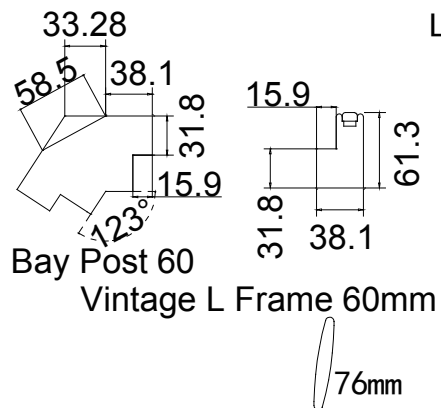

NOTES:

Shutter Color: 001 Super White

Hinges Color: White

Qty (数量): 1

Material (材质): Balmoral Pine Wood (松木)

Configuration (窗扇结构): L-DLBL-DL-DR-DRBR-DR, IN, 3side, Astrigal Stile 41.3mm, Vintage L Frame 60mm

Tilt rod type (拉杆类型): Easy tilt System

Louvre Quantity (叶片数量): 28/56/28

Louvre Size (叶片尺寸): 280.4mm, 210.8mm, 280.4mm

Rail Size (上下板尺寸): 331.9mm, 262.3mm, 331.9mm

Order No (订单号): LAB Winbow

Item (序号): 2

Room (房间号): Living

Louvre Size (叶片类型): 76mm

Cafe