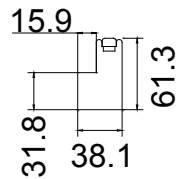

Vintage L Frame 60mm

NOTES:

Shutter Color: 001 Super White
Hinges Color: White
Qty (数量): 1
Material (材质): Balmoral Pine Wood (松木)
Configuration (窗扇结构): L-DL, IN, 4side, Astrigal Stile 41.3mm, Vintage L Frame 60mm
Tilt rod type (拉杆类型): Easy tilt System
Louvre Quantity (叶片数量): 40
Louvre Size (叶片尺寸): 422mm
Rail Size (上下板尺寸): 473.5mm

Order No (订单号): LAB Winbow
Item (序号): 3
Room (房间号): Living
Louvre Size (叶片类型): 76mm

Configuration (窗扇结构): L-DL, IN, 4side, Astrigal Stile 41.3mm, Vintage L Frame 60mm

Tilt rod type (拉杆类型): Easy tilt System

Louvre Quantity (叶片数量): 40

Louvre Size (叶片尺寸): 422mm

Rail Size (上下板尺寸): 473.5mm