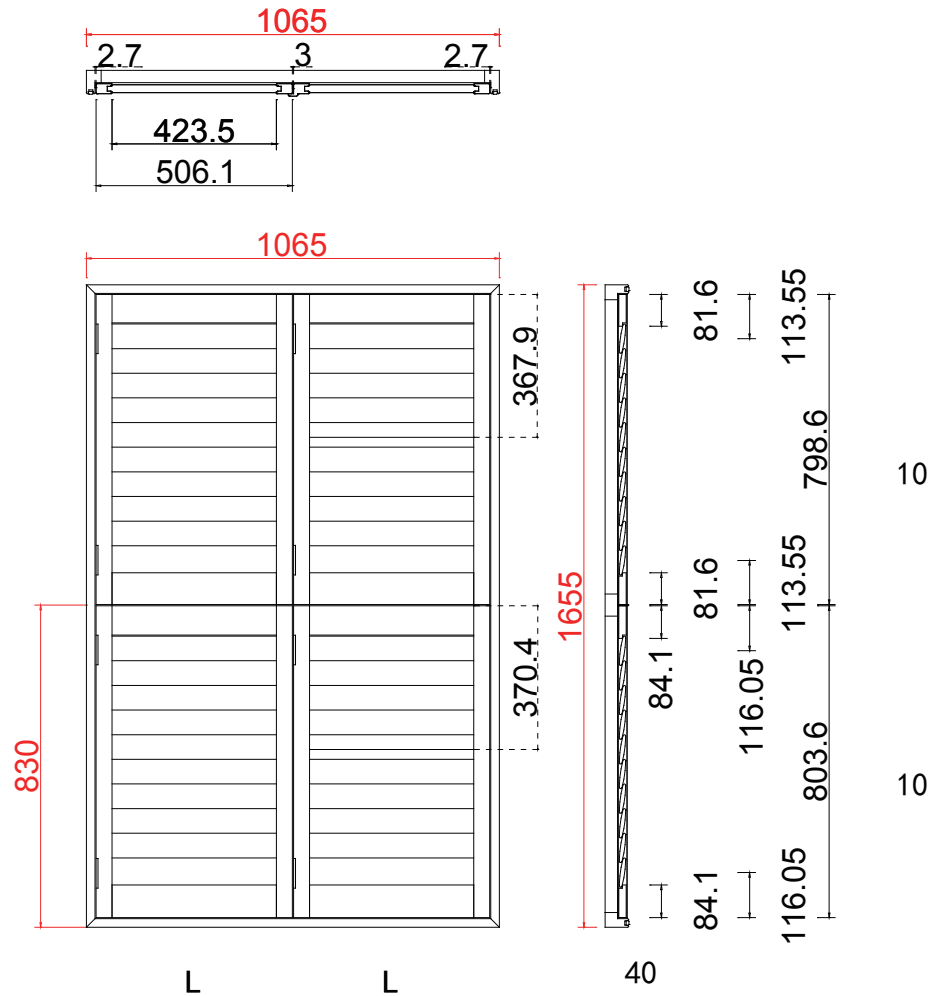

Vintage L Frame 60mm

NOTES:

Shutter Color: 001 Super White
Hinges Color: White
Qty (数量): 1
Material (材质): Balmoral Pine Wood (松木)
Configuration (窗扇结构): L-DL, IN, 4side, Astrigal Stile 41.3mm, Vintage L Frame 60mm
Tilt rod type (拉杆类型): Easy tilt System
Louvre Quantity (叶片数量): 40
Louvre Size (叶片尺寸): 422mm
Rail Size (上下板尺寸): 473.5mm

Order No (订单号): LAB Winbow
Item (序号): 3
Room (房间号): Living
Louvre Size (叶片类型): 76mm

Configuration (窗扇结构): L-DL, IN, 4side, Astrigal Stile 41.3mm, Vintage L Frame 60mm

Tilt rod type (拉杆类型): Easy tilt System

Louvre Quantity (叶片数量): 40

Louvre Size (叶片尺寸): 422mm

Rail Size (上下板尺寸): 473.5mm