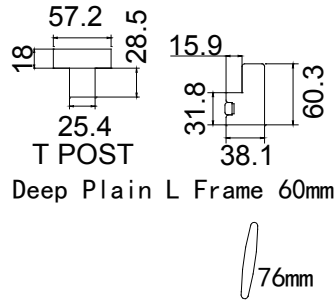

NOTES:

Shutter Color: 001 Super White

Hinges Color: White

Qty(数量): 1

Material(材质): Balmoral Pine Wood (松木)

Configuration(窗扇结构): LBLRBLTRTRBLRBR, IN, 4side, Butt Stile 41.3mm, Deep Plain L Frame 60mm

Tilt rod type(拉杆类型): Easy tilt System

Louvre Quantity(叶片数量): 20/40/20/20/20/40/20

Louvre Size(叶片尺寸): 399.9mm, 344.7mm, 390.6mm, 435.1mm, 390.6mm, 342.2mm, 389.9mm

Rail Size(上下板中板尺寸): 451.4mm, 396.2mm, 442.1mm, 486.6mm, 442.1mm, 393.7mm, 441.4mm

Order No(订单号): Sameera 1

Item(序号): 8

Room(房间号): Master Bed Bay

Louvre Size(叶片类型): 76mm