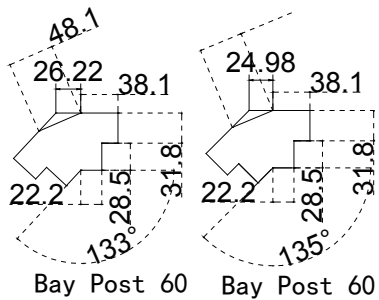

NOTES:

Shutter Color: 001 Super White

Hinges Color: White

Qty(数量): 1

Material(材质): Balmoral Pine Wood (松木)

Configuration(窗扇结构): LBLRBLTRTRBLRBR, IN, 4side, Butt Stile 41.3mm, Deep Plain L Frame 60mm

Tilt rod type(拉杆类型): Easy tilt System

Louvre Quantity(叶片数量): 20/40/20/20/20/40/20

Louvre Size(叶片尺寸): 399.9mm, 344.7mm, 390.6mm, 435.1mm, 390.6mm, 342.2mm, 389.9mm

Rail Size(上下板中板尺寸): 451.4mm, 396.2mm, 442.1mm, 486.6mm, 442.1mm, 393.7mm, 441.4mm

Order No(订单号): Sameera 1

Item(序号): 8

Room(房间号): Master Bed Bay

Louvre Size(叶片类型): 76mm