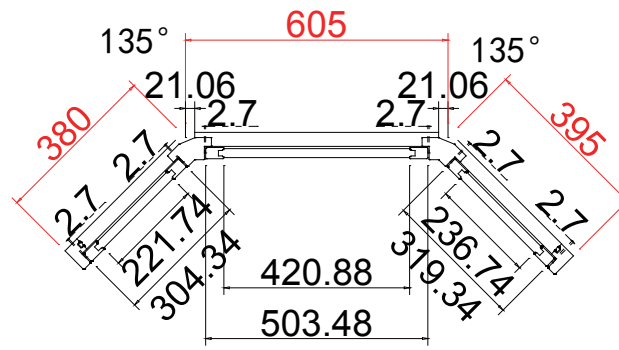

Configuration (窗扇结构): LTRTR, IN, 4side, Butt Stile 41.3mm, Deep Plain L Frame 60mm

Tilt rod type (拉杆类型): Easy tilt System

Louvre Quantity (叶片数量): 15/15/15

Louvre Size (叶片尺寸): 445.6mm, 480.1mm, 445.6mm

Rail Size (上下板中板尺寸): 497.1mm, 531.6mm, 497.1mm

Order No (订单号): Sameera 1

Item (序号): 5

Room (房间号): Md Bedroom 1st

Louvre Size (叶片类型): 76mm

L B R B R

51

Bay Post 60

Deep Plain L Frame 60mm

Louvre Quantity(叶片数量): 17/17/17

Louvre Size(叶片尺寸): 220.2mm, 419.4mm, 235.2mm

Rail Size(上下板中板尺寸): 271.7mm, 470.9mm, 286.7mm

Order No(订单号): Sameera 1

Item(序号): 6

Room(房间号): Office

Louvre Size(叶片类型): 76mm

L

Louvre Size(叶片尺寸): 399.9mm, 344.7mm, 390.6mm, 435.1mm, 390.6mm, 342.2mm, 389.9mm

Rail Size(上下板中板尺寸): 451.4mm, 396.2mm, 442.1mm, 486.6mm, 442.1mm, 393.7mm, 441.4mm

Order No(订单号): Sameera 1

Item(序号): 8

Room(房间号): Master Bed Bay