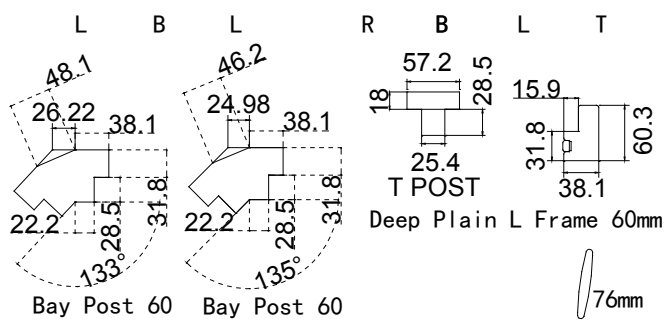

Configuration (窗扇结构): L-DR, IN, 4side, Astrigal Stile 41.3mm, Deep Plain L Frame 60mm

Tilt rod type (拉杆类型): Easy tilt System

Louvre Quantity (叶片数量): 30

Louvre Size (叶片尺寸): 529.5mm

Rail Size (上下板中板尺寸): 581.0mm

Qty(数量): 1

Material(材质): Balmoral Pine Wood (松木)

Configuration(窗扇结构): LBLRBLTRTRBLRBR, IN, 4side, Butt Stile 41.3mm, Deep Plain L Frame 60mm

Tilt rod type(拉杆类型): Easy tilt System

Louvre Quantity(叶片数量): 20/40/20/20/20/40/20

Louvre Size(叶片尺寸): 399.9mm, 344.7mm, 390.6mm, 435.1mm, 390.6mm, 342.2mm, 389.9mm

Rail Size(上下板中板尺寸): 451.4mm, 396.2mm, 442.1mm, 486.6mm, 442.1mm, 393.7mm, 441.4mm

Order No(订单号): Sameera 1

Item(序号): 8

Room(房间号): Master Bed Bay

Louvre Size(叶片类型): 76mm

6
15

NOTES:
 Shutter Color: 001 Super White
 Hinges Color: White
 Qty (数量): 1
 Material (材质): Balmoral Pine Wood (松木)
 Configuration (窗扇结构): LBLRBLTRTRBLRBR, IN, 4side, Butt Stile 41.3mm, Deep Plain L Frame 60mm
 Tilt rod type (拉杆类型): Easy tilt System
 Louvre Quantity (叶片数量): 21/42/21/21/21/42/21
 Louvre Size (叶片尺寸): 391.1mm, 354.7mm, 389.4mm, 415.1mm, 409.4mm, 357.2mm, 411.1mm
 Rail Size (上下板中板尺寸): 442.6mm, 406.2mm, 440.9mm, 466.6mm, 460.9mm, 408.7mm, 462.6mm