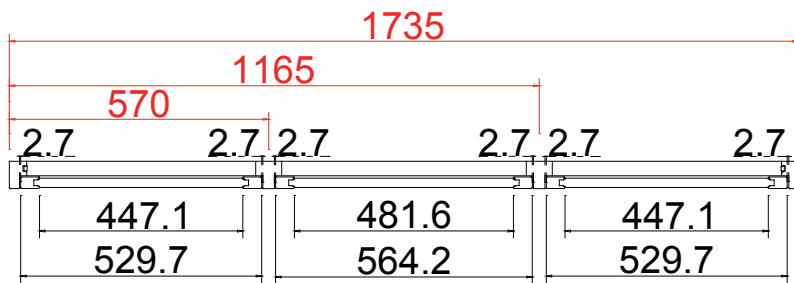

Rail Size (上下板尺寸): 562.1mm, 821.6mm, 557.1mm

Order No (订单号): Sameera 1

Item (序号): 3

Room (房间号): Top Floor

Louvre Size (叶片类型): 76mm

L

R

32

Tilt rod type (拉杆类型): Easy tilt System

Louvre Quantity (叶片数量): 32

Louvre Size (叶片尺寸): 612.0mm

Rail Size (上下板中板尺寸): 663.5mm

Order No (订单号): Sameera 1

Item (序号): 4

Room (房间号): Bed Rear 1st

Louvre Size (叶片类型): 76mm

Configuration (窗扇结构): LTRTR, IN, 4side, Butt Stile 41.3mm, Deep Plain L Frame 60mm

Tilt rod type (拉杆类型): Easy tilt System

Louvre Quantity (叶片数量): 15/15/15

Louvre Size (叶片尺寸): 445.6mm, 480.1mm, 445.6mm

Rail Size (上下板中板尺寸): 497.1mm, 531.6mm, 497.1mm

Louvre Size(叶片尺寸): 399.9mm, 344.7mm, 390.6mm, 435.1mm, 390.6mm, 342.2mm, 389.9mm

Rail Size(上下板中板尺寸): 451.4mm, 396.2mm, 442.1mm, 486.6mm, 442.1mm, 393.7mm, 441.4mm

Order No(订单号): Sameera 1

Item(序号): 8

Room(房间号): Master Bed Bay