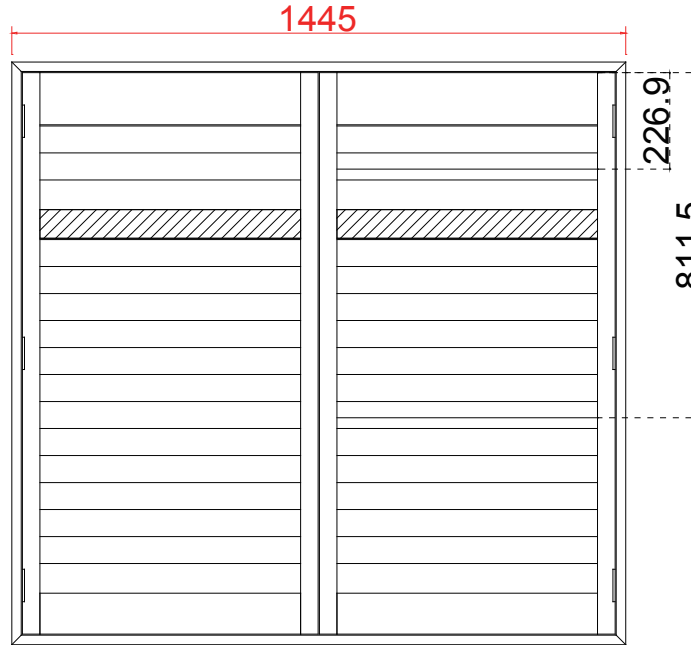

Material (材质): Balmoral Pine Wood (松木)

Configuration (窗扇结构): LTRTR, IN, 4side, Butt Stile 41.3mm, Deep Plain L Frame 60mm

Tilt rod type (拉杆类型): Easy tilt System

Louvre Quantity (叶片数量): 12/12/12

Louvre Size (叶片尺寸): 510.6mm, 770.1mm, 505.6mm

Rail Size (上下板尺寸): 562.1mm, 821.6mm, 557.1mm

Order No (订单号): Sameera 1

Item (序号): 3

Room (房间号): Top Floor

Louvre Size (叶片类型): 76mm

L

R

32

Louvre Quantity(叶片数量): 17/17/17

Louvre Size(叶片尺寸): 220.2mm, 419.4mm, 235.2mm

Rail Size(上下板中板尺寸): 271.7mm, 470.9mm, 286.7mm

Order No(订单号): Sameera 1

Item(序号): 6

Room(房间号): Office

Louvre Size(叶片类型): 76mm

L

Louvre Size(叶片尺寸): 399.9mm, 344.7mm, 390.6mm, 435.1mm, 390.6mm, 342.2mm, 389.9mm

Rail Size(上下板中板尺寸): 451.4mm, 396.2mm, 442.1mm, 486.6mm, 442.1mm, 393.7mm, 441.4mm

Order No(订单号): Sameera 1

Item(序号): 8

Room(房间号): Master Bed Bay