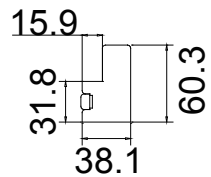

Material (材质): Balmoral Pine Wood (松木)

Configuration (窗扇结构): LTRTR, IN, 4side, Butt Stile 41.3mm, Deep Plain L Frame 60mm

Tilt rod type (拉杆类型): Easy tilt System

Louvre Quantity (叶片数量): 12/12/12

Louvre Size (叶片尺寸): 510.6mm, 770.1mm, 505.6mm

Rail Size (上下板尺寸): 562.1mm, 821.6mm, 557.1mm

Order No (订单号): Sameera 1

Item (序号): 3

Room (房间号): Top Floor

Louvre Size (叶片类型): 76mm

L

R

32

Tilt rod type (拉杆类型): Easy tilt System

Louvre Quantity (叶片数量): 32

Louvre Size (叶片尺寸): 612.0mm

Rail Size (上下板中板尺寸): 663.5mm

Order No (订单号): Sameera 1

Item (序号): 4

Room (房间号): Bed Rear 1st

Louvre Size (叶片类型): 76mm

Configuration (窗扇结构): LTRTR, IN, 4side, Butt Stile 41.3mm, Deep Plain L Frame 60mm

Tilt rod type (拉杆类型): Easy tilt System

Louvre Quantity (叶片数量): 15/15/15

Louvre Size (叶片尺寸): 445.6mm, 480.1mm, 445.6mm

Rail Size (上下板中板尺寸): 497.1mm, 531.6mm, 497.1mm