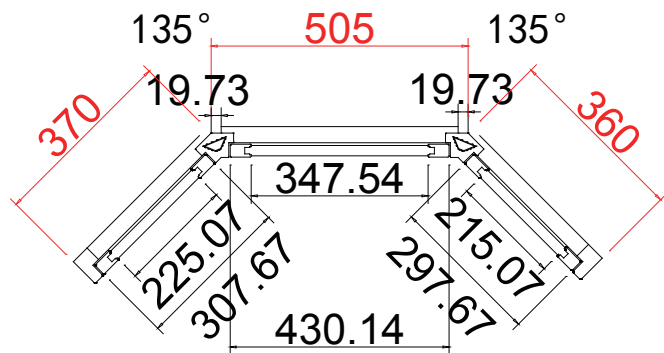

12

Cafe

Medium L Frame PVC

L
NOTES:
 Shutter Color: 001 Super White
 Hinges Color: Stainless Steel (不锈钢)
 Qty (数量): 1
 Material (材质): Highgrove PVC
 Configuration (窗扇结构): L, IN, 3side, Butt Stile 41.3mm, Medium L Frame PVC
 Tilt rod type (拉杆类型): Easy tilt System
 Louvre Quantity (叶片数量): 12
 Louvre Size (叶片尺寸): 485.6mm
 Rail Size (上下板尺寸): 513.6mm
 Order No (订单号): Sameera 1
 Item (序号): 1
 Room (房间号): Bathroom
 Louvre Size (叶片类型): 76mm

L B R B R

Cafe

Bay Post 46
Medium L Frame PVC

NOTES:

- Shutter Color: 001 Super White
- Hinges Color: Stainless Steel (不锈钢)
- Qty (数量): 1
- Material (材质): Highgrove PVC
- Configuration (窗扇结构): LBRBR, IN, 4side, Butt Stile 41.3mm, Medium L Frame PVC
- Tilt rod type (拉杆类型): Easy tilt System
- Louvre Quantity (叶片数量): 10/10/10
- Louvre Size (叶片尺寸): 223.1mm, 345.5mm, 213.1mm
- Rail Size (上下板尺寸): 251.1mm, 373.5mm, 241.1mm

Material (材质): Balmoral Pine Wood (松木)

Configuration (窗扇结构): LTRTR, IN, 4side, Butt Stile 41.3mm, Deep Plain L Frame 60mm

Tilt rod type (拉杆类型): Easy tilt System

Louvre Quantity (叶片数量): 12/12/12

Louvre Size (叶片尺寸): 510.6mm, 770.1mm, 505.6mm

Rail Size (上下板尺寸): 562.1mm, 821.6mm, 557.1mm

Order No (订单号): Sameera 1

Item (序号): 3

Room (房间号): Top Floor

Louvre Size (叶片类型): 76mm

L

R

32