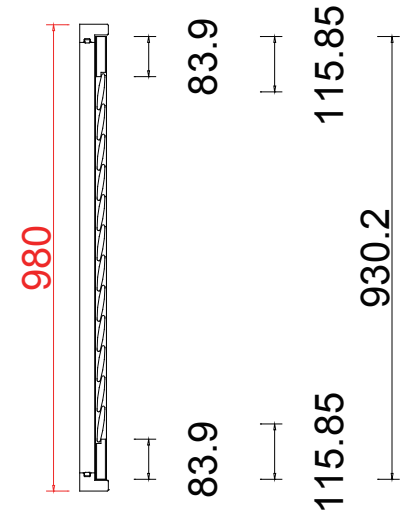

12

L T R T R

Deep Plain L Frame 60mm

NOTES:

Shutter Color: 001 Super White

Hinges Color: White

Qty (数量): 1

Material (材质): Balmoral Pine Wood (松木)

Configuration (窗扇结构): LTRTR, IN, 4side, Butt Stile 41.3mm, Deep Plain L Frame 60mm

Tilt rod type (拉杆类型): Easy tilt System

Louvre Quantity (叶片数量): 12/12/12

Louvre Size (叶片尺寸): 510.6mm, 770.1mm, 505.6mm

Rail Size (上下板尺寸): 562.1mm, 821.6mm, 557.1mm

Order No (订单号): Sameera 1

Item (序号): 3

Room (房间号): Top Floor

Louvre Size (叶片类型): 76mm