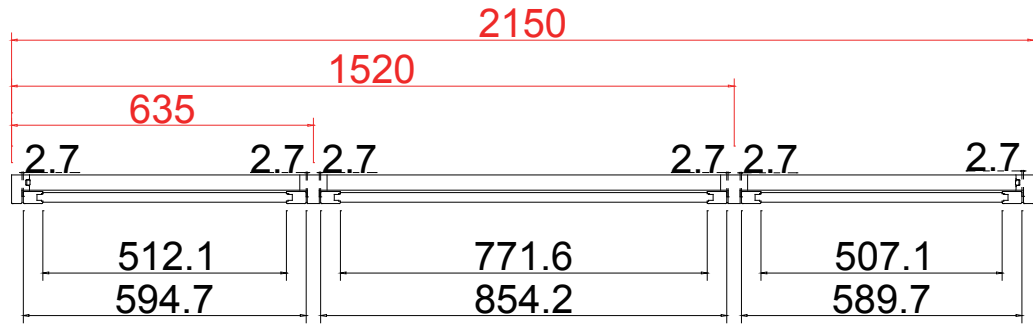

12

L T R T R

Deep Plain L Frame 60mm

NOTES:

Shutter Color: 001 Super White

Hinges Color: White

Qty (数量): 1

Material (材质): Balmoral Pine Wood (松木)

Configuration (窗扇结构): LTRTR, IN, 4side, Butt Stile 41.3mm, Deep Plain L Frame 60mm

Tilt rod type (拉杆类型): Easy tilt System

Louvre Quantity (叶片数量): 12/12/12

Louvre Size (叶片尺寸): 510.6mm, 770.1mm, 505.6mm

Rail Size (上下板尺寸): 562.1mm, 821.6mm, 557.1mm

Order No (订单号): Sameera 1

Item (序号): 3

Room (房间号): Top Floor

Louvre Size (叶片类型): 76mm