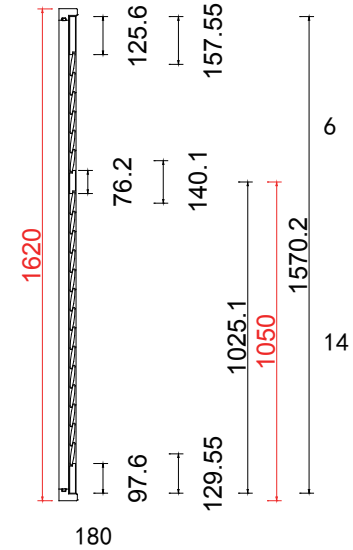

NOTES:

Shutter Color: 001 Super White

Hinges Color: White

Qty(数量): 1

Material(材质): Balmoral Pine Wood (松木)

Configuration(窗扇结构): LBLRBLTRTRBLRBR, IN, 4side, Butt Stile 41.3mm, Deep Plain L Frame 60mm

Tilt rod type(拉杆类型): Easy tilt System

Louvre Quantity(叶片数量): 20/40/20/20/20/40/20

Louvre Size(叶片尺寸): 399.9mm, 344.7mm, 390.6mm, 435.1mm, 390.6mm, 342.2mm, 389.9mm

Rail Size(上下板中板尺寸): 451.4mm, 396.2mm, 442.1mm, 486.6mm, 442.1mm, 393.7mm, 441.4mm

Order No(订单号): Sameera 1

Item(序号): 8

Room(房间号): Master Bed Bay

Louvre Size(叶片类型): 76mm