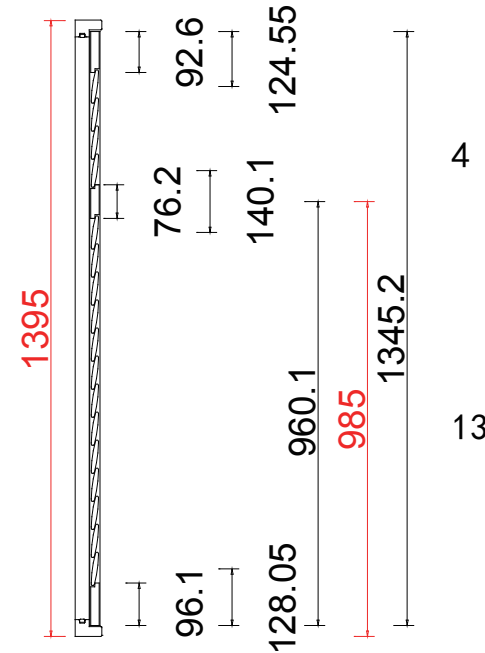

Configuration (窗扇结构): LTRTR, IN, 4side, Butt Stile 41.3mm, Deep Plain L Frame 60mm

Tilt rod type (拉杆类型): Easy tilt System

Louvre Quantity (叶片数量): 15/15/15

Louvre Size (叶片尺寸): 445.6mm, 480.1mm, 445.6mm

Rail Size (上下板中板尺寸): 497.1mm, 531.6mm, 497.1mm

Order No (订单号): Sameera 1

Item (序号): 5

Room (房间号): Md Bedroom 1st

Louvre Size (叶片类型): 76mm

L B R B R

51

Bay Post 60

Deep Plain L Frame 60mm

Louvre Quantity(叶片数量): 17/17/17

Louvre Size(叶片尺寸): 220.2mm, 419.4mm, 235.2mm

Rail Size(上下板中板尺寸): 271.7mm, 470.9mm, 286.7mm

Order No(订单号): Sameera 1

Item(序号): 6

Room(房间号): Office

Louvre Size(叶片类型): 76mm

L

Louvre Size(叶片尺寸): 399.9mm, 344.7mm, 390.6mm, 435.1mm, 390.6mm, 342.2mm, 389.9mm

Rail Size(上下板中板尺寸): 451.4mm, 396.2mm, 442.1mm, 486.6mm, 442.1mm, 393.7mm, 441.4mm

Order No(订单号): Sameera 1

Item(序号): 8

Room(房间号): Master Bed Bay