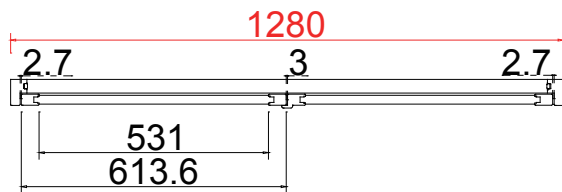

Configuration (窗扇结构): LTRTR, IN, 4side, Butt Stile 41.3mm, Deep Plain L Frame 60mm

Tilt rod type (拉杆类型): Easy tilt System

Louvre Quantity (叶片数量): 15/15/15

Louvre Size (叶片尺寸): 445.6mm, 480.1mm, 445.6mm

Rail Size (上下板中板尺寸): 497.1mm, 531.6mm, 497.1mm

Louvre Quantity(叶片数量): 17/17/17

Louvre Size(叶片尺寸): 220.2mm, 419.4mm, 235.2mm

Rail Size(上下板中板尺寸): 271.7mm, 470.9mm, 286.7mm

Order No(订单号): Sameera 1

Item(序号): 6

Room(房间号): Office

Louvre Size(叶片类型): 76mm

L

Configuration (窗扇结构): L-DR, IN, 4side, Astrigal Stile 41.3mm, Deep Plain L Frame 60mm

Tilt rod type (拉杆类型): Easy tilt System

Louvre Quantity (叶片数量): 30

Louvre Size (叶片尺寸): 529.5mm

Rail Size (上下板中板尺寸): 581.0mm

Louvre Size(叶片尺寸): 399.9mm, 344.7mm, 390.6mm, 435.1mm, 390.6mm, 342.2mm, 389.9mm

Rail Size(上下板中板尺寸): 451.4mm, 396.2mm, 442.1mm, 486.6mm, 442.1mm, 393.7mm, 441.4mm

Order No(订单号): Sameera 1

Item(序号): 8

Room(房间号): Master Bed Bay