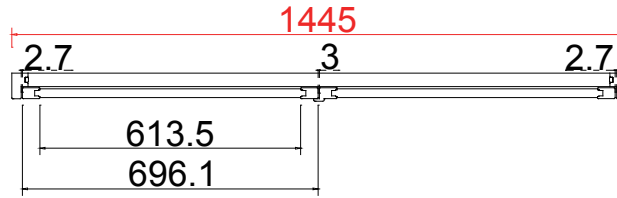

Material (材质): Balmoral Pine Wood (松木)

Configuration (窗扇结构): LTRTR, IN, 4side, Butt Stile 41.3mm, Deep Plain L Frame 60mm

Tilt rod type (拉杆类型): Easy tilt System

Louvre Quantity (叶片数量): 12/12/12

Louvre Size (叶片尺寸): 510.6mm, 770.1mm, 505.6mm

Rail Size (上下板尺寸): 562.1mm, 821.6mm, 557.1mm

Order No (订单号): Sameera 1

Item (序号): 3

Room (房间号): Top Floor

Louvre Size (叶片类型): 76mm

L

R

32

Tilt rod type (拉杆类型): Easy tilt System

Louvre Quantity (叶片数量): 32

Louvre Size (叶片尺寸): 612.0mm

Rail Size (上下板中板尺寸): 663.5mm

Order No (订单号): Sameera 1

Item (序号): 4

Room (房间号): Bed Rear 1st

Louvre Size (叶片类型): 76mm

Configuration (窗扇结构): LTRTR, IN, 4side, Butt Stile 41.3mm, Deep Plain L Frame 60mm

Tilt rod type (拉杆类型): Easy tilt System

Louvre Quantity (叶片数量): 15/15/15

Louvre Size (叶片尺寸): 445.6mm, 480.1mm, 445.6mm

Rail Size (上下板中板尺寸): 497.1mm, 531.6mm, 497.1mm