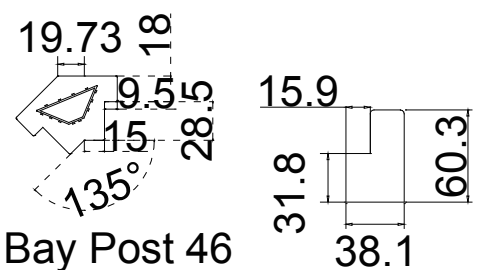

12

Cafe

Medium L Frame PVC

L
NOTES:
 Shutter Color: 001 Super White
 Hinges Color: Stainless Steel (不锈钢)
 Qty (数量): 1
 Material (材质): Highgrove PVC
 Configuration (窗扇结构): L, IN, 3side, Butt Stile 41.3mm, Medium L Frame PVC
 Tilt rod type (拉杆类型): Easy tilt System
 Louvre Quantity (叶片数量): 12
 Louvre Size (叶片尺寸): 485.6mm
 Rail Size (上下板尺寸): 513.6mm
 Order No (订单号): Sameera 1
 Item (序号): 1
 Room (房间号): Bathroom
 Louvre Size (叶片类型): 76mm

L B R B R

Cafe

Bay Post 46
Medium L Frame PVC

NOTES:

- Shutter Color: 001 Super White
- Hinges Color: Stainless Steel (不锈钢)
- Qty (数量): 1
- Material (材质): Highgrove PVC
- Configuration (窗扇结构): LBRBR, IN, 4side, Butt Stile 41.3mm, Medium L Frame PVC
- Tilt rod type (拉杆类型): Easy tilt System
- Louvre Quantity (叶片数量): 10/10/10
- Louvre Size (叶片尺寸): 223.1mm, 345.5mm, 213.1mm
- Rail Size (上下板尺寸): 251.1mm, 373.5mm, 241.1mm

Rail Size (上下板尺寸): 562.1mm, 821.6mm, 557.1mm

Order No (订单号): Sameera 1

Item (序号): 3

Room (房间号): Top Floor

Louvre Size (叶片类型): 76mm

L

R

32

Configuration (窗扇结构): LTRTR, IN, 4side, Butt Stile 41.3mm, Deep Plain L Frame 60mm

Tilt rod type (拉杆类型): Easy tilt System

Louvre Quantity (叶片数量): 15/15/15

Louvre Size (叶片尺寸): 445.6mm, 480.1mm, 445.6mm

Rail Size (上下板中板尺寸): 497.1mm, 531.6mm, 497.1mm