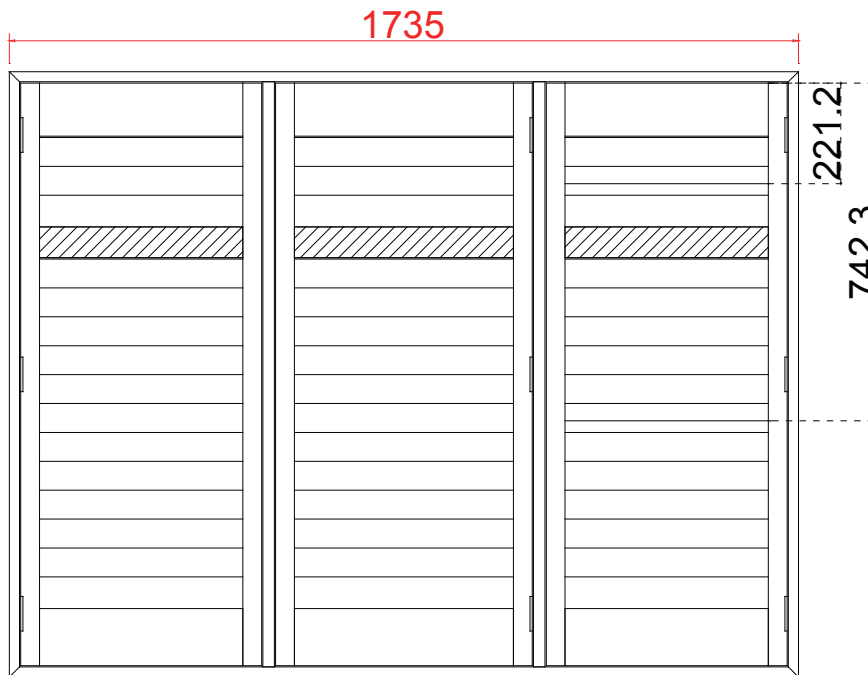

Rail Size (上下板尺寸): 562.1mm, 821.6mm, 557.1mm

Order No (订单号): Sameera 1

Item (序号): 3

Room (房间号): Top Floor

Louvre Size (叶片类型): 76mm

L

R

32

Tilt rod type (拉杆类型): Easy tilt System

Louvre Quantity (叶片数量): 32

Louvre Size (叶片尺寸): 612.0mm

Rail Size (上下板中板尺寸): 663.5mm

Order No (订单号): Sameera 1

Item (序号): 4

Room (房间号): Bed Rear 1st

Louvre Size (叶片类型): 76mm

Configuration (窗扇结构): LTRTR, IN, 4side, Butt Stile 41.3mm, Deep Plain L Frame 60mm

Tilt rod type (拉杆类型): Easy tilt System

Louvre Quantity (叶片数量): 15/15/15

Louvre Size (叶片尺寸): 445.6mm, 480.1mm, 445.6mm

Rail Size (上下板中板尺寸): 497.1mm, 531.6mm, 497.1mm

Louvre Size(叶片尺寸): 399.9mm, 344.7mm, 390.6mm, 435.1mm, 390.6mm, 342.2mm, 389.9mm

Rail Size(上下板中板尺寸): 451.4mm, 396.2mm, 442.1mm, 486.6mm, 442.1mm, 393.7mm, 441.4mm

Order No(订单号): Sameera 1

Item(序号): 8

Room(房间号): Master Bed Bay