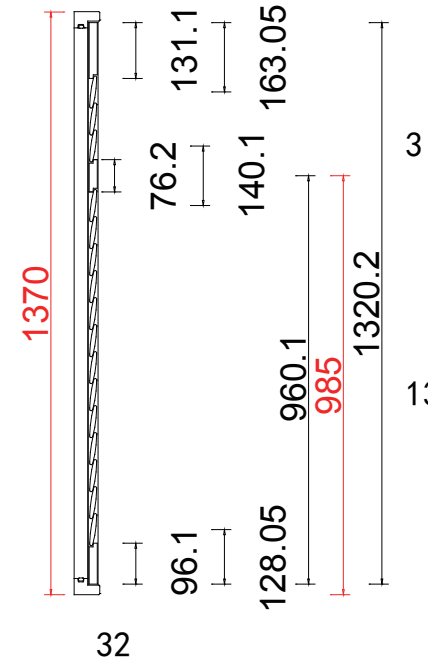

Material (材质): Balmoral Pine Wood (松木)

Configuration (窗扇结构): LTRTR, IN, 4side, Butt Stile 41.3mm, Deep Plain L Frame 60mm

Tilt rod type (拉杆类型): Easy tilt System

Louvre Quantity (叶片数量): 12/12/12

Louvre Size (叶片尺寸): 510.6mm, 770.1mm, 505.6mm

Rail Size (上下板尺寸): 562.1mm, 821.6mm, 557.1mm

Order No (订单号): Sameera 1

Item (序号): 3

Room (房间号): Top Floor

Louvre Size (叶片类型): 76mm

L

R

32

Tilt rod type (拉杆类型): Easy tilt System

Louvre Quantity (叶片数量): 32

Louvre Size (叶片尺寸): 612.0mm

Rail Size (上下板中板尺寸): 663.5mm

Order No (订单号): Sameera 1

Item (序号): 4

Room (房间号): Bed Rear 1st

Louvre Size (叶片类型): 76mm

Louvre Quantity(叶片数量): 17/17/17

Louvre Size(叶片尺寸): 220.2mm, 419.4mm, 235.2mm

Rail Size(上下板中板尺寸): 271.7mm, 470.9mm, 286.7mm

Order No(订单号): Sameera 1

Item(序号): 6

Room(房间号): Office

Louvre Size(叶片类型): 76mm

L