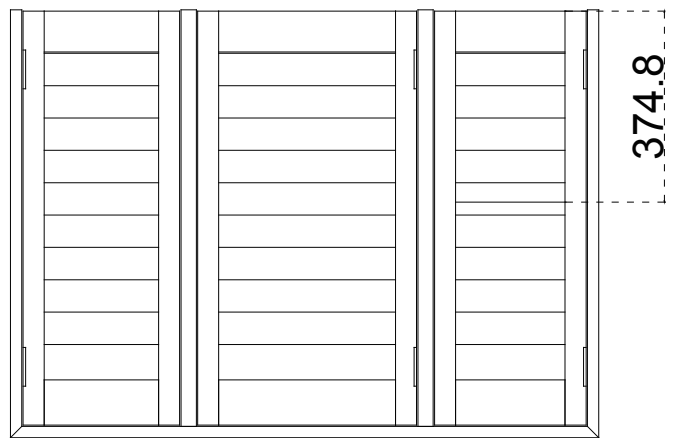

12

Cafe

Medium L Frame PVC

L
NOTES:
 Shutter Color: 001 Super White
 Hinges Color: Stainless Steel (不锈钢)
 Qty (数量): 1
 Material (材质): Highgrove PVC
 Configuration (窗扇结构): L, IN, 3side, Butt Stile 41.3mm, Medium L Frame PVC
 Tilt rod type (拉杆类型): Easy tilt System
 Louvre Quantity (叶片数量): 12
 Louvre Size (叶片尺寸): 485.6mm
 Rail Size (上下板尺寸): 513.6mm
 Order No (订单号): Sameera 1
 Item (序号): 1
 Room (房间号): Bathroom
 Louvre Size (叶片类型): 76mm

L B R B R

Cafe

Bay Post 46
Medium L Frame PVC

NOTES:

- Shutter Color: 001 Super White
- Hinges Color: Stainless Steel (不锈钢)
- Qty (数量): 1
- Material (材质): Highgrove PVC
- Configuration (窗扇结构): LBRBR, IN, 4side, Butt Stile 41.3mm, Medium L Frame PVC
- Tilt rod type (拉杆类型): Easy tilt System
- Louvre Quantity (叶片数量): 10/10/10
- Louvre Size (叶片尺寸): 223.1mm, 345.5mm, 213.1mm
- Rail Size (上下板尺寸): 251.1mm, 373.5mm, 241.1mm

Order No (订单号): Sameera 1
Item (序号): 2
Room (房间号): Master Ensuite
Louvre Size (叶片类型): 76mm

12

L T R T R

Deep Plain L Frame 60mm

NOTES:

Shutter Color: 001 Super White

Hinges Color: White

Qty (数量): 1

Rail Size (上下板尺寸): 562.1mm, 821.6mm, 557.1mm

Order No (订单号): Sameera 1

Item (序号): 3

Room (房间号): Top Floor

Louvre Size (叶片类型): 76mm

L

R

32