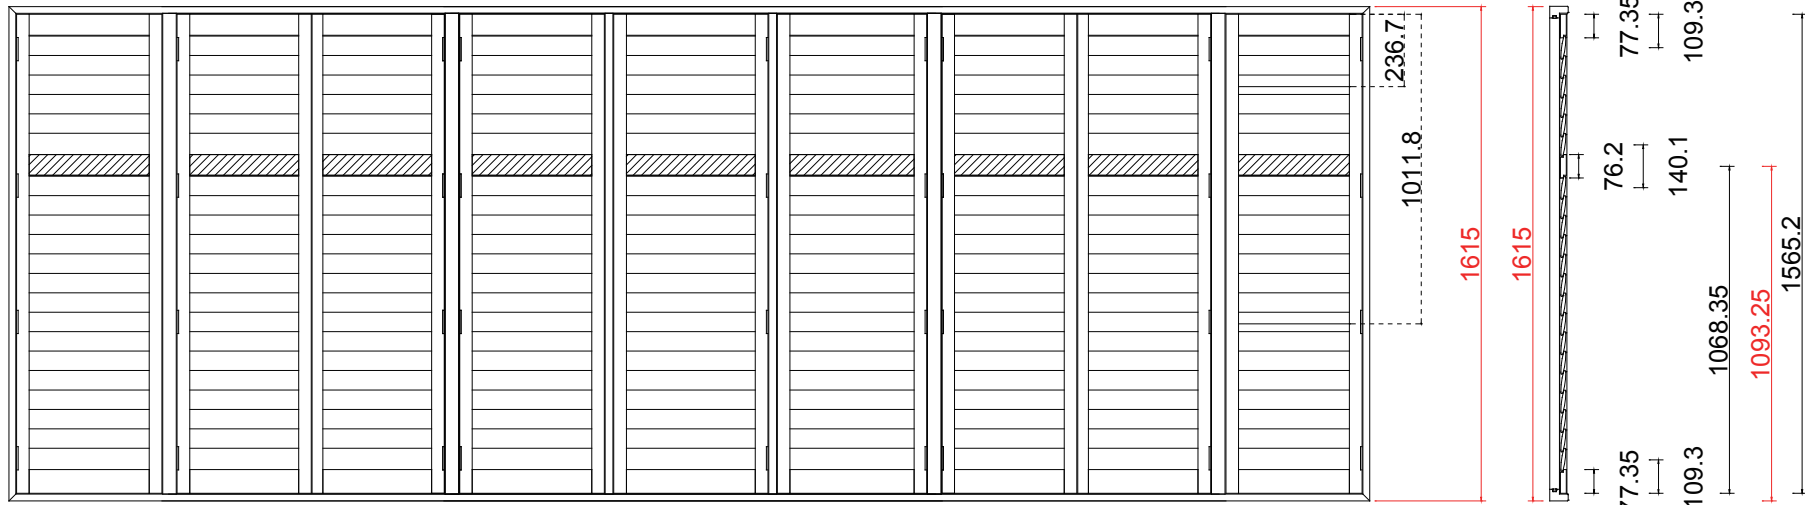

Louvre Size(叶片尺寸): 399.9mm, 344.7mm, 390.6mm, 435.1mm, 390.6mm, 342.2mm, 389.9mm

Rail Size(上下板中板尺寸): 451.4mm, 396.2mm, 442.1mm, 486.6mm, 442.1mm, 393.7mm, 441.4mm

Order No(订单号): Sameera 1

Item(序号): 8

Room(房间号): Master Bed Bay

Louvre Size(叶片类型): 76mm

6
15

NOTES:
 Shutter Color: 001 Super White
 Hinges Color: White
 Qty (数量): 1
 Material (材质): Balmoral Pine Wood (松木)
 Configuration (窗扇结构): LBLRBLTRTRBLRBR, IN, 4side, Butt Stile 41.3mm, Deep Plain L Frame 60mm
 Tilt rod type (拉杆类型): Easy tilt System
 Louvre Quantity (叶片数量): 21/42/21/21/21/42/21
 Louvre Size (叶片尺寸): 391.1mm, 354.7mm, 389.4mm, 415.1mm, 409.4mm, 357.2mm, 411.1mm
 Rail Size (上下板中板尺寸): 442.6mm, 406.2mm, 440.9mm, 466.6mm, 460.9mm, 408.7mm, 462.6mm