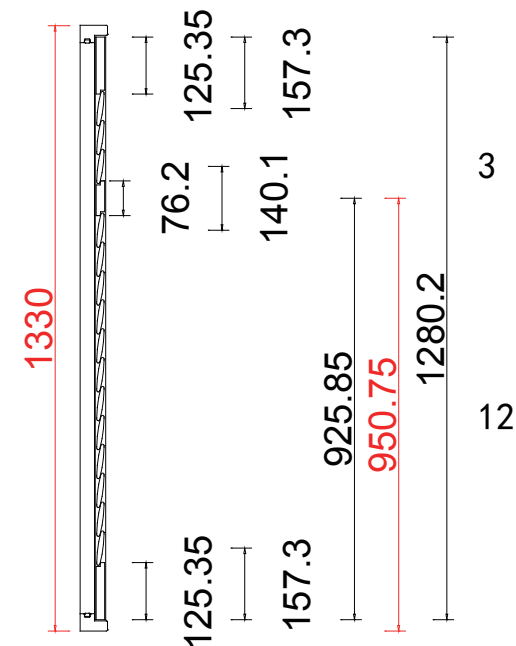

Rail Size (上下板尺寸): 562.1mm, 821.6mm, 557.1mm

Order No (订单号): Sameera 1

Item (序号): 3

Room (房间号): Top Floor

Louvre Size (叶片类型): 76mm

L

R

32

Tilt rod type (拉杆类型): Easy tilt System

Louvre Quantity (叶片数量): 32

Louvre Size (叶片尺寸): 612.0mm

Rail Size (上下板中板尺寸): 663.5mm

Order No (订单号): Sameera 1

Item (序号): 4

Room (房间号): Bed Rear 1st

Louvre Size (叶片类型): 76mm

Configuration (窗扇结构): LTRTR, IN, 4side, Butt Stile 41.3mm, Deep Plain L Frame 60mm

Tilt rod type (拉杆类型): Easy tilt System

Louvre Quantity (叶片数量): 15/15/15

Louvre Size (叶片尺寸): 445.6mm, 480.1mm, 445.6mm

Rail Size (上下板中板尺寸): 497.1mm, 531.6mm, 497.1mm

Louvre Size(叶片尺寸): 399.9mm, 344.7mm, 390.6mm, 435.1mm, 390.6mm, 342.2mm, 389.9mm

Rail Size(上下板中板尺寸): 451.4mm, 396.2mm, 442.1mm, 486.6mm, 442.1mm, 393.7mm, 441.4mm

Order No(订单号): Sameera 1

Item(序号): 8

Room(房间号): Master Bed Bay