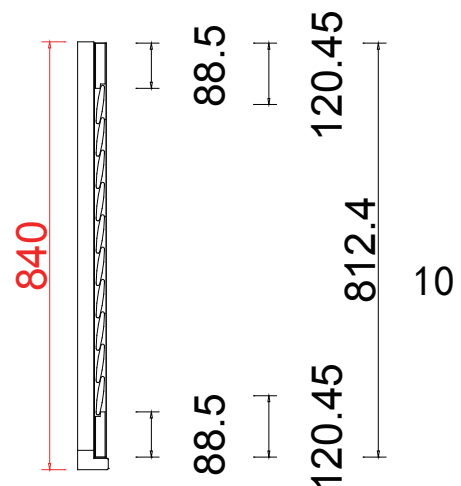

12

Cafe

Medium L Frame PVC

L
NOTES:
 Shutter Color: 001 Super White
 Hinges Color: Stainless Steel (不锈钢)
 Qty (数量): 1
 Material (材质): Highgrove PVC
 Configuration (窗扇结构): L, IN, 3side, Butt Stile 41.3mm, Medium L Frame PVC
 Tilt rod type (拉杆类型): Easy tilt System
 Louvre Quantity (叶片数量): 12
 Louvre Size (叶片尺寸): 485.6mm
 Rail Size (上下板尺寸): 513.6mm
 Order No (订单号): Sameera 1
 Item (序号): 1
 Room (房间号): Bathroom
 Louvre Size (叶片类型): 76mm

L B R B R

Cafe

Bay Post 46
Medium L Frame PVC

NOTES:

- Shutter Color: 001 Super White
- Hinges Color: Stainless Steel (不锈钢)
- Qty (数量): 1
- Material (材质): Highgrove PVC
- Configuration (窗扇结构): LBRBR, IN, 4side, Butt Stile 41.3mm, Medium L Frame PVC
- Tilt rod type (拉杆类型): Easy tilt System
- Louvre Quantity (叶片数量): 10/10/10
- Louvre Size (叶片尺寸): 223.1mm, 345.5mm, 213.1mm
- Rail Size (上下板尺寸): 251.1mm, 373.5mm, 241.1mm

Material (材质): Balmoral Pine Wood (松木)

Configuration (窗扇结构): LTRTR, IN, 4side, Butt Stile 41.3mm, Deep Plain L Frame 60mm

Tilt rod type (拉杆类型): Easy tilt System

Louvre Quantity (叶片数量): 12/12/12

Louvre Size (叶片尺寸): 510.6mm, 770.1mm, 505.6mm

Rail Size (上下板尺寸): 562.1mm, 821.6mm, 557.1mm

Order No (订单号): Sameera 1

Item (序号): 3

Room (房间号): Top Floor

Louvre Size (叶片类型): 76mm

L

R

32