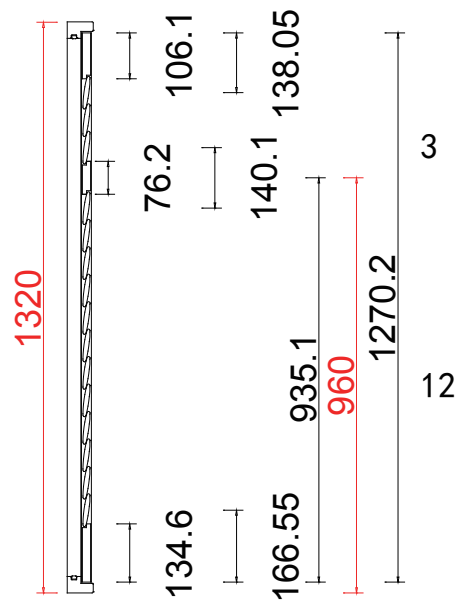

Configuration (窗扇结构): LTRTR, IN, 4side, Butt Stile 41.3mm, Deep Plain L Frame 60mm

Tilt rod type (拉杆类型): Easy tilt System

Louvre Quantity (叶片数量): 15/15/15

Louvre Size (叶片尺寸): 445.6mm, 480.1mm, 445.6mm

Rail Size (上下板中板尺寸): 497.1mm, 531.6mm, 497.1mm

Louvre Quantity(叶片数量): 17/17/17

Louvre Size(叶片尺寸): 220.2mm, 419.4mm, 235.2mm

Rail Size(上下板中板尺寸): 271.7mm, 470.9mm, 286.7mm

Order No(订单号): Sameera 1

Item(序号): 6

Room(房间号): Office

Louvre Size(叶片类型): 76mm

L

Configuration (窗扇结构): L-DR, IN, 4side, Astrigal Stile 41.3mm, Deep Plain L Frame 60mm

Tilt rod type (拉杆类型): Easy tilt System

Louvre Quantity (叶片数量): 30

Louvre Size (叶片尺寸): 529.5mm

Rail Size (上下板中板尺寸): 581.0mm

Louvre Size(叶片尺寸): 399.9mm, 344.7mm, 390.6mm, 435.1mm, 390.6mm, 342.2mm, 389.9mm

Rail Size(上下板中板尺寸): 451.4mm, 396.2mm, 442.1mm, 486.6mm, 442.1mm, 393.7mm, 441.4mm

Order No(订单号): Sameera 1

Item(序号): 8

Room(房间号): Master Bed Bay