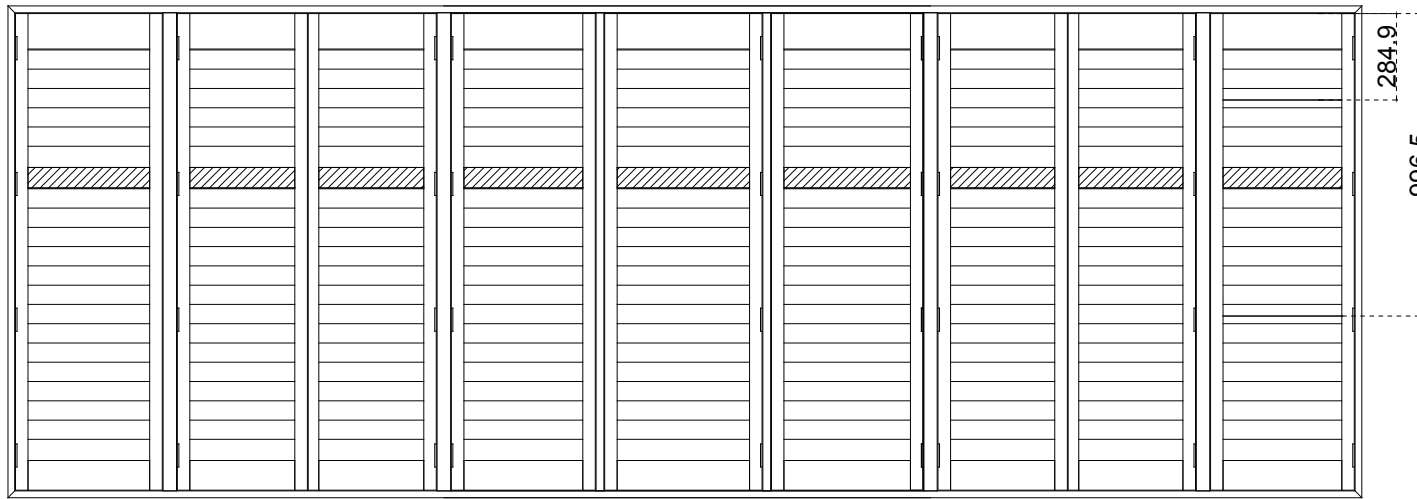

L B L R B L T R T R B L R B R