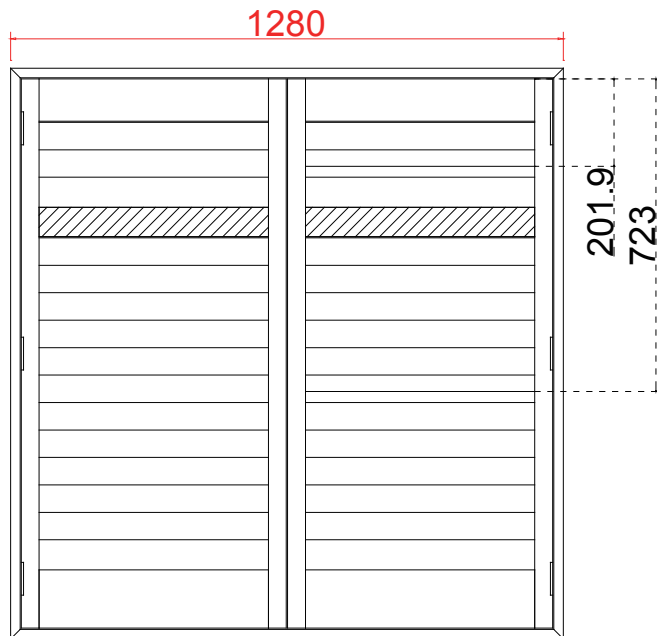

Louvre Quantity(叶片数量): 17/17/17

Louvre Size(叶片尺寸): 220.2mm, 419.4mm, 235.2mm

Rail Size(上下板中板尺寸): 271.7mm, 470.9mm, 286.7mm

Order No(订单号): Sameera 1

Item(序号): 6

Room(房间号): Office

Louvre Size(叶片类型): 76mm

L

Configuration (窗扇结构): L-DR, IN, 4side, Astrigal Stile 41.3mm, Deep Plain L Frame 60mm

Tilt rod type (拉杆类型): Easy tilt System

Louvre Quantity (叶片数量): 30

Louvre Size (叶片尺寸): 529.5mm

Rail Size (上下板中板尺寸): 581.0mm

Louvre Size(叶片尺寸): 399.9mm, 344.7mm, 390.6mm, 435.1mm, 390.6mm, 342.2mm, 389.9mm

Rail Size(上下板中板尺寸): 451.4mm, 396.2mm, 442.1mm, 486.6mm, 442.1mm, 393.7mm, 441.4mm

Order No(订单号): Sameera 1

Item(序号): 8

Room(房间号): Master Bed Bay