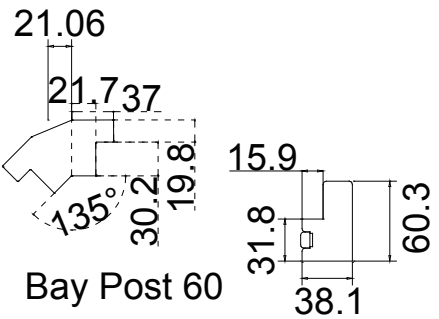

Configuration (窗扇结构): LTRTR, IN, 4side, Butt Stile 41.3mm, Deep Plain L Frame 60mm

Tilt rod type (拉杆类型): Easy tilt System

Louvre Quantity (叶片数量): 15/15/15

Louvre Size (叶片尺寸): 445.6mm, 480.1mm, 445.6mm

Rail Size (上下板中板尺寸): 497.1mm, 531.6mm, 497.1mm

Order No (订单号): Sameera 1

Item (序号): 5

Room (房间号): Md Bedroom 1st

Louvre Size (叶片类型): 76mm

L B R B R

51

Bay Post 60

Deep Plain L Frame 60mm

Louvre Quantity(叶片数量): 17/17/17

Louvre Size(叶片尺寸): 220.2mm, 419.4mm, 235.2mm

Rail Size(上下板中板尺寸): 271.7mm, 470.9mm, 286.7mm

Order No(订单号): Sameera 1

Item(序号): 6

Room(房间号): Office

Louvre Size(叶片类型): 76mm

L

Louvre Size(叶片尺寸): 399.9mm, 344.7mm, 390.6mm, 435.1mm, 390.6mm, 342.2mm, 389.9mm

Rail Size(上下板中板尺寸): 451.4mm, 396.2mm, 442.1mm, 486.6mm, 442.1mm, 393.7mm, 441.4mm

Order No(订单号): Sameera 1

Item(序号): 8

Room(房间号): Master Bed Bay