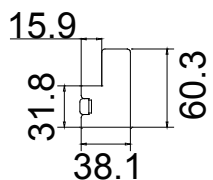

Deep Plain L Frame 60mm

NOTES:

Shutter Color: 001 Super White

Hinges Color: White

Qty (数量): 1

Material (材质): Balmoral Pine Wood (松木)

Configuration (窗扇结构): L-DR, IN, 4side, Astrigal Stile 41.3mm, Deep Plain L Frame 60mm

Tilt rod type (拉杆类型): Easy tilt System

Louvre Quantity (叶片数量): 30

Louvre Size (叶片尺寸): 529.5mm

Rail Size (上下板中板尺寸): 581.0mm

Order No (订单号): Sameera 1

Item (序号): 7

Room (房间号): Mums Room

Louvre Size (叶片类型): 76mm