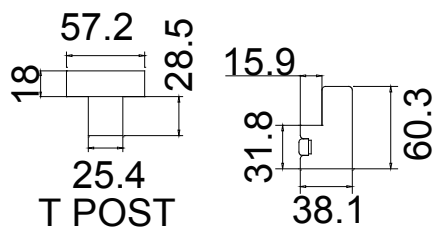

Deep Plain L Frame 60mm

NOTES:

Shutter Color: 001 Super White

Hinges Color: White

Qty (数量): 1

Material (材质): Balmoral Pine Wood (松木)

Configuration (窗扇结构): LTRTR, IN, 4side, Butt Stile 41.3mm, Deep Plain L Frame 60mm

Tilt rod type (拉杆类型): Easy tilt System

Louvre Quantity (叶片数量): 15/15/15

Louvre Size (叶片尺寸): 445.6mm, 480.1mm, 445.6mm

Rail Size (上下板中板尺寸): 497.1mm, 531.6mm, 497.1mm

Order No (订单号): Sameera 1

Item (序号): 5

Room (房间号): Md Bedroom 1st

Louvre Size (叶片类型): 76mm