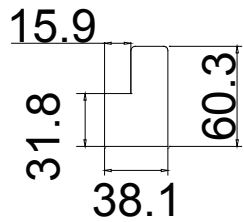

12

Cafe

Medium L Frame PVC

L
NOTES:
 Shutter Color: 001 Super White
 Hinges Color: Stainless Steel (不锈钢)
 Qty (数量): 1
 Material (材质): Highgrove PVC
 Configuration (窗扇结构): L, IN, 3side, Butt Stile 41.3mm, Medium L Frame PVC
 Tilt rod type (拉杆类型): Easy tilt System
 Louvre Quantity (叶片数量): 12
 Louvre Size (叶片尺寸): 485.6mm
 Rail Size (上下板尺寸): 513.6mm
 Order No (订单号): Sameera 1
 Item (序号): 1
 Room (房间号): Bathroom
 Louvre Size (叶片类型): 76mm

L B R B R

Cafe

Bay Post 46
Medium L Frame PVC

NOTES:

- Shutter Color: 001 Super White
- Hinges Color: Stainless Steel (不锈钢)
- Qty (数量): 1
- Material (材质): Highgrove PVC
- Configuration (窗扇结构): LBRBR, IN, 4side, Butt Stile 41.3mm, Medium L Frame PVC
- Tilt rod type (拉杆类型): Easy tilt System
- Louvre Quantity (叶片数量): 10/10/10
- Louvre Size (叶片尺寸): 223.1mm, 345.5mm, 213.1mm
- Rail Size (上下板尺寸): 251.1mm, 373.5mm, 241.1mm

Rail Size (上下板尺寸): 562.1mm, 821.6mm, 557.1mm

Order No (订单号): Sameera 1

Item (序号): 3

Room (房间号): Top Floor

Louvre Size (叶片类型): 76mm

L

R

32

Configuration (窗扇结构): LTRTR, IN, 4side, Butt Stile 41.3mm, Deep Plain L Frame 60mm

Tilt rod type (拉杆类型): Easy tilt System

Louvre Quantity (叶片数量): 15/15/15

Louvre Size (叶片尺寸): 445.6mm, 480.1mm, 445.6mm

Rail Size (上下板中板尺寸): 497.1mm, 531.6mm, 497.1mm