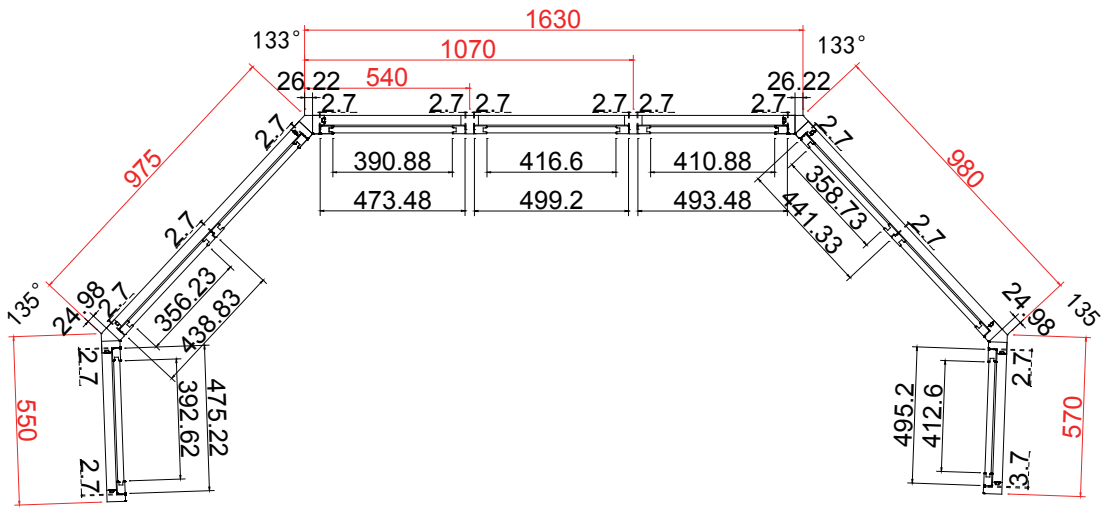

Rail Size (上下板尺寸): 562.1mm, 821.6mm, 557.1mm

Order No (订单号): Sameera 1

Item (序号): 3

Room (房间号): Top Floor

Louvre Size (叶片类型): 76mm

L

R

32

Configuration (窗扇结构): L-DR, IN, 4side, Astrigal Stile 41.3mm, Deep Plain L Frame 60mm

Tilt rod type (拉杆类型): Easy tilt System

Louvre Quantity (叶片数量): 30

Louvre Size (叶片尺寸): 529.5mm

Rail Size (上下板中板尺寸): 581.0mm

Louvre Size(叶片尺寸): 399.9mm, 344.7mm, 390.6mm, 435.1mm, 390.6mm, 342.2mm, 389.9mm

Rail Size(上下板中板尺寸): 451.4mm, 396.2mm, 442.1mm, 486.6mm, 442.1mm, 393.7mm, 441.4mm

Order No(订单号): Sameera 1

Item(序号): 8

Room(房间号): Master Bed Bay

Louvre Size(叶片类型): 76mm

6
15

NOTES:
 Shutter Color: 001 Super White
 Hinges Color: White
 Qty (数量): 1
 Material (材质): Balmoral Pine Wood (松木)
 Configuration (窗扇结构): LBLRBLTRTRBLRBR, IN, 4side, Butt Stile 41.3mm, Deep Plain L Frame 60mm
 Tilt rod type (拉杆类型): Easy tilt System
 Louvre Quantity (叶片数量): 21/42/21/21/21/42/21
 Louvre Size (叶片尺寸): 391.1mm, 354.7mm, 389.4mm, 415.1mm, 409.4mm, 357.2mm, 411.1mm
 Rail Size (上下板中板尺寸): 442.6mm, 406.2mm, 440.9mm, 466.6mm, 460.9mm, 408.7mm, 462.6mm