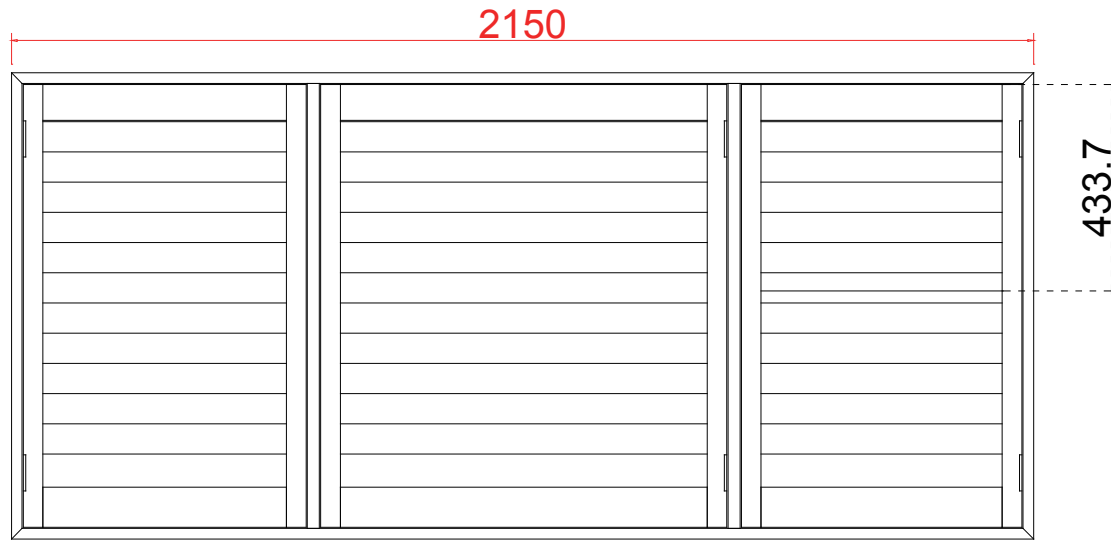

12

L T R T R

Deep Plain L Frame 60mm

NOTES:

Shutter Color: 001 Super White

Hinges Color: White

Qty (数量): 1

Material (材质): Balmoral Pine Wood (松木)

Configuration (窗扇结构): LTRTR, IN, 4side, Butt Stile 41.3mm, Deep Plain L Frame 60mm

Tilt rod type (拉杆类型): Easy tilt System

Louvre Quantity (叶片数量): 12/12/12

Louvre Size (叶片尺寸): 510.6mm, 770.1mm, 505.6mm

Rail Size (上下板尺寸): 562.1mm, 821.6mm, 557.1mm

Order No (订单号): Sameera 1

Item (序号): 3

Room (房间号): Top Floor

Louvre Size (叶片类型): 76mm