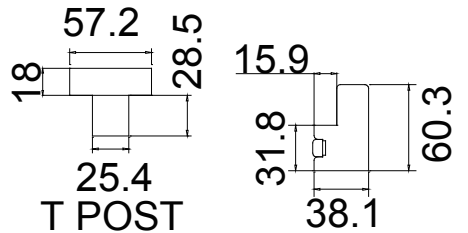

12

L T R T R

Deep Plain L Frame 60mm

NOTES:

Shutter Color: 001 Super White

Hinges Color: White

Qty (数量): 1

Material (材质): Balmoral Pine Wood (松木)

Configuration (窗扇结构): LTRTR, IN, 4side, Butt Stile 41.3mm, Deep Plain L Frame 60mm

Tilt rod type (拉杆类型): Easy tilt System

Louvre Quantity (叶片数量): 12/12/12

Louvre Size (叶片尺寸): 510.6mm, 770.1mm, 505.6mm

Rail Size (上下板尺寸): 562.1mm, 821.6mm, 557.1mm

Order No (订单号): Sameera 1

Item (序号): 3

Room (房间号): Top Floor

Louvre Size (叶片类型): 76mm