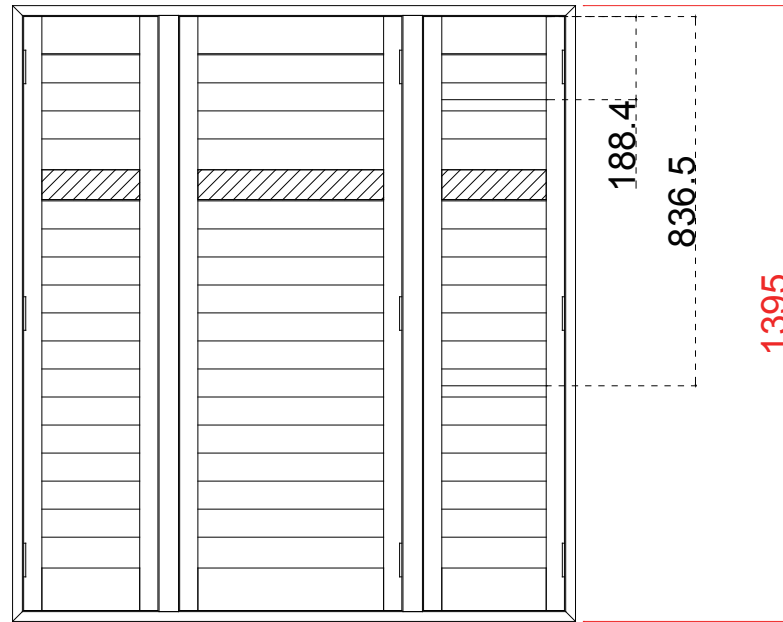

Configuration (窗扇结构): LTRTR, IN, 4side, Butt Stile 41.3mm, Deep Plain L Frame 60mm

Tilt rod type (拉杆类型): Easy tilt System

Louvre Quantity (叶片数量): 15/15/15

Louvre Size (叶片尺寸): 445.6mm, 480.1mm, 445.6mm

Rail Size (上下板中板尺寸): 497.1mm, 531.6mm, 497.1mm

Order No (订单号): Sameera 1

Item (序号): 5

Room (房间号): Md Bedroom 1st

Louvre Size (叶片类型): 76mm

L B R B R

51

Bay Post 60

Deep Plain L Frame 60mm

Louvre Quantity(叶片数量): 17/17/17

Louvre Size(叶片尺寸): 220.2mm, 419.4mm, 235.2mm

Rail Size(上下板中板尺寸): 271.7mm, 470.9mm, 286.7mm

Order No(订单号): Sameera 1

Item(序号): 6

Room(房间号): Office

Louvre Size(叶片类型): 76mm

L

Louvre Size(叶片尺寸): 399.9mm, 344.7mm, 390.6mm, 435.1mm, 390.6mm, 342.2mm, 389.9mm

Rail Size(上下板中板尺寸): 451.4mm, 396.2mm, 442.1mm, 486.6mm, 442.1mm, 393.7mm, 441.4mm

Order No(订单号): Sameera 1

Item(序号): 8

Room(房间号): Master Bed Bay