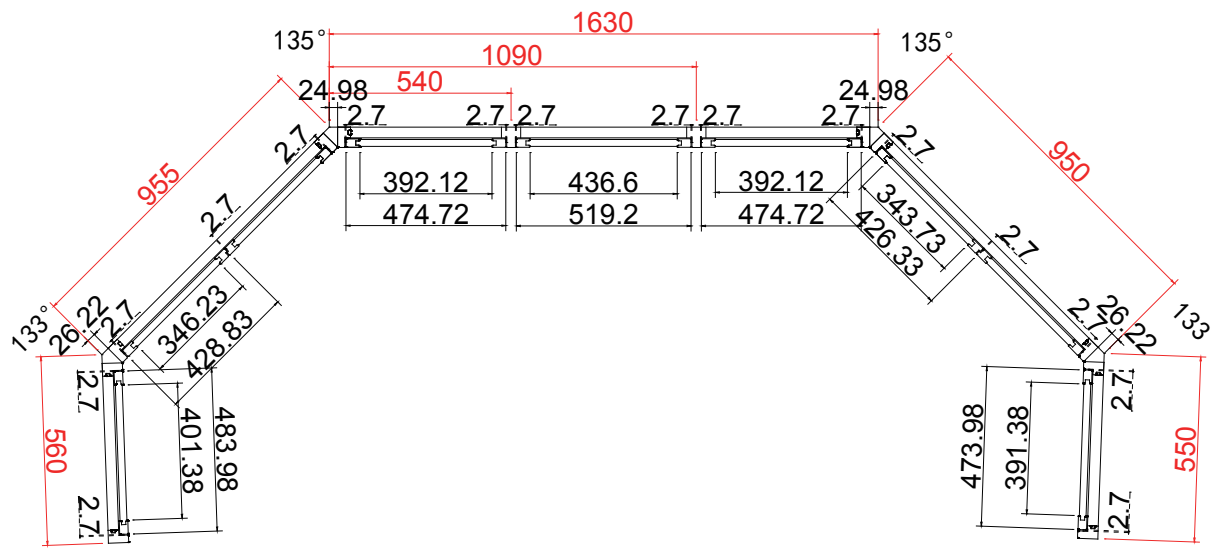

L B L R B L T R T R B L R B R