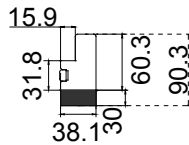

Batten: 15\*3\*2000 8 Pcs  
 003 Slaked Lime  
 Material(材质): PVC

Bay Post 46

Deep Plain L Frame 60mm (+30)

Top Bottom  
 上下加厚30mm 

L R C L R

132

NOTES:

Shutter Color: 003 Slaked Lime  
 Hinges Color: Bisque(乳白色)  
 Qty(数量): 1

Material(材质): Balmoral Pine Wood(松木)  
 Configuration(窗扇结构): L-DRCL-DR, IN, 2side, Astrigal Stile 41.3mm, Deep Plain L Frame 60mm  
 Tilt rod type(拉杆类型): Easy tilt System  
 Louvre Quantity(叶片数量): 66/66  
 Louvre Size(叶片尺寸): 358.2mm, 338.2mm  
 Rail Size(上下板中板尺寸): 409.7mm, 389.7mm

Order No(订单号): DES HURFORD  
 Item(序号): 1  
 Room(房间号): BED  
 Louvre Size(叶片类型): 63mm

pre-drill frames  
 外框预钻孔

Bay Post 46

Deep Plain L Frame 60mm (+30)

Top Bottom  
上下加厚30mm 

NOTES:

Shutter Color: 003 Slaked Lime

Louvre Quantity (叶片数量): 66/66

Louvre Size (叶片尺寸): 345.7mm, 355.7mm

Rail Size (上下板中板尺寸): 397.2mm, 407.2mm

Order No (订单号): DES HURFORD

Item (序号): 2

Room (房间号): BED

pre-drill frames  
外框预钻孔