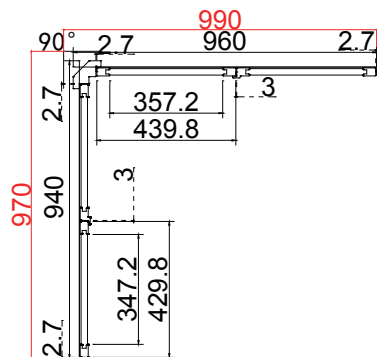

Batten: 15\*3\*2000 8 Pcs  
 003 Slaked Lime  
 Material(材质): PVC

Bay Post 46

Deep Plain L Frame 60mm (+30)

Top Bottom  
 上下加厚30mm 

L R C L R

132

NOTES:

Shutter Color: 003 Slaked Lime  
 Hinges Color: Bisque(乳白色)  
 Qty(数量): 1

Material(材质): Balmoral Pine Wood(松木)  
 Configuration(窗扇结构): L-DRCL-DR, IN, 2side, Astrigal Stile 41.3mm, Deep Plain L Frame 60mm  
 Tilt rod type(拉杆类型): Easy tilt System  
 Louvre Quantity(叶片数量): 66/66  
 Louvre Size(叶片尺寸): 358.2mm, 338.2mm  
 Rail Size(上下板中板尺寸): 409.7mm, 389.7mm

Order No(订单号): DES HURFORD  
 Item(序号): 1  
 Room(房间号): BED  
 Louvre Size(叶片类型): 63mm

pre-drill frames  
 外框预钻孔

Bay Post 46

Deep Plain L Frame 60mm (+30)

Top Bottom  
上下加厚30mm 

NOTES:

Shutter Color: 003 Slaked Lime

Louvre Quantity (叶片数量): 66/66

Louvre Size (叶片尺寸): 345.7mm, 355.7mm

Rail Size (上下板中板尺寸): 397.2mm, 407.2mm

Order No (订单号): DES HURFORD

Item (序号): 2

Room (房间号): BED

pre-drill frames  
外框预钻孔