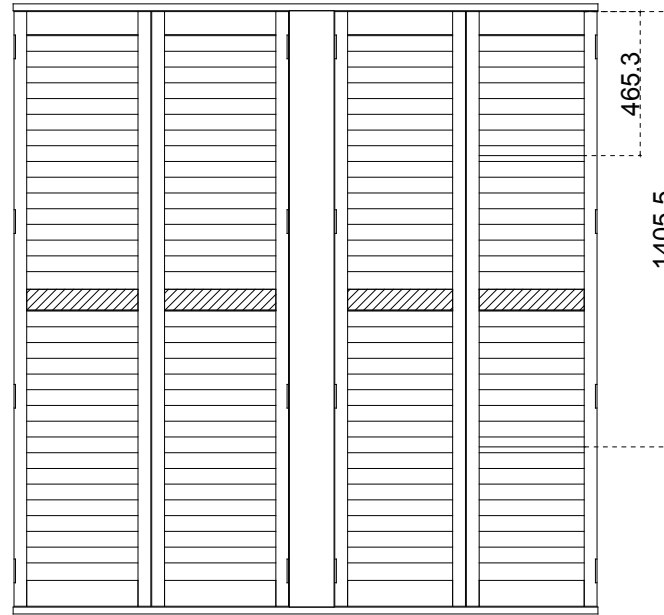

Batten: 15\*3\*2000 8 Pcs  
 003 Slaked Lime  
 Material(材质): PVC

Bay Post 46

Deep Plain L Frame 60mm (+30)

Top Bottom  
 上下加厚30mm 

L R C L R

132

NOTES:

Shutter Color: 003 Slaked Lime  
 Hinges Color: Bisque(乳白色)  
 Qty(数量): 1

Material(材质): Balmoral Pine Wood(松木)  
 Configuration(窗扇结构): L-DRCL-DR, IN, 2side, Astrigal Stile 41.3mm, Deep Plain L Frame 60mm  
 Tilt rod type(拉杆类型): Easy tilt System  
 Louvre Quantity(叶片数量): 66/66  
 Louvre Size(叶片尺寸): 358.2mm, 338.2mm  
 Rail Size(上下板中板尺寸): 409.7mm, 389.7mm

Order No(订单号): DES HURFORD  
 Item(序号): 1  
 Room(房间号): BED  
 Louvre Size(叶片类型): 63mm

pre-drill frames  
 外框预钻孔

Bay Post 46

Deep Plain L Frame 60mm (+30)

Top Bottom  
上下加厚30mm 

NOTES:

Shutter Color: 003 Slaked Lime

Louvre Quantity (叶片数量): 66/66

Louvre Size (叶片尺寸): 345.7mm, 355.7mm

Rail Size (上下板中板尺寸): 397.2mm, 407.2mm

Order No (订单号): DES HURFORD

Item (序号): 2

Room (房间号): BED

pre-drill frames  
外框预钻孔