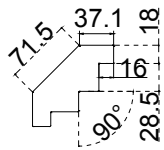

Batten: 15\*3\*2000 8 Pcs  
 003 Slaked Lime  
 Material(材质): PVC

Bay Post 46

Deep Plain L Frame 60mm (+30)

Top Bottom  
 上下加厚30mm 

L R C L R

132

NOTES:

Shutter Color: 003 Slaked Lime  
 Hinges Color: Bisque(乳白色)  
 Qty(数量): 1

Material(材质): Balmoral Pine Wood(松木)  
 Configuration(窗扇结构): L-DRCL-DR, IN, 2side, Astrigal Stile 41.3mm, Deep Plain L Frame 60mm  
 Tilt rod type(拉杆类型): Easy tilt System  
 Louvre Quantity(叶片数量): 66/66  
 Louvre Size(叶片尺寸): 358.2mm, 338.2mm  
 Rail Size(上下板中板尺寸): 409.7mm, 389.7mm

Order No(订单号): DES HURFORD  
 Item(序号): 1  
 Room(房间号): BED  
 Louvre Size(叶片类型): 63mm

pre-drill frames  
 外框预钻孔

Bay Post 46

Deep Plain L Frame 60mm (+30)

Top Bottom  
上下加厚30mm 

NOTES:

Shutter Color: 003 Slaked Lime

Louvre Quantity (叶片数量): 66/66

Louvre Size (叶片尺寸): 345.7mm, 355.7mm

Rail Size (上下板中板尺寸): 397.2mm, 407.2mm

Order No (订单号): DES HURFORD

Item (序号): 2

Room (房间号): BED

pre-drill frames  
外框预钻孔