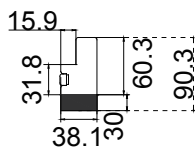

Batten: 15\*3\*2000 8 Pcs  
 003 Slaked Lime  
 Material(材质): PVC

Bay Post 46

Deep Plain L Frame 60mm (+30)

Top Bottom  
 上下加厚30mm 

L R C L R

132

NOTES:

Shutter Color: 003 Slaked Lime  
 Hinges Color: Bisque(乳白色)  
 Qty(数量): 1

Material(材质): Balmoral Pine Wood(松木)  
 Configuration(窗扇结构): L-DRCL-DR, IN, 2side, Astrigal Stile 41.3mm, Deep Plain L Frame 60mm  
 Tilt rod type(拉杆类型): Easy tilt System  
 Louvre Quantity(叶片数量): 66/66  
 Louvre Size(叶片尺寸): 358.2mm, 338.2mm  
 Rail Size(上下板中板尺寸): 409.7mm, 389.7mm

Order No(订单号): DES HURFORD  
 Item(序号): 1  
 Room(房间号): BED  
 Louvre Size(叶片类型): 63mm

pre-drill frames  
 外框预钻孔

Bay Post 46

Deep Plain L Frame 60mm (+30)

Top Bottom  
上下加厚30mm 

NOTES:

Shutter Color: 003 Slaked Lime

Louvre Quantity (叶片数量): 66/66

Louvre Size (叶片尺寸): 345.7mm, 355.7mm

Rail Size (上下板中板尺寸): 397.2mm, 407.2mm

Order No (订单号): DES HURFORD

Item (序号): 2

Room (房间号): BED

pre-drill frames  
外框预钻孔