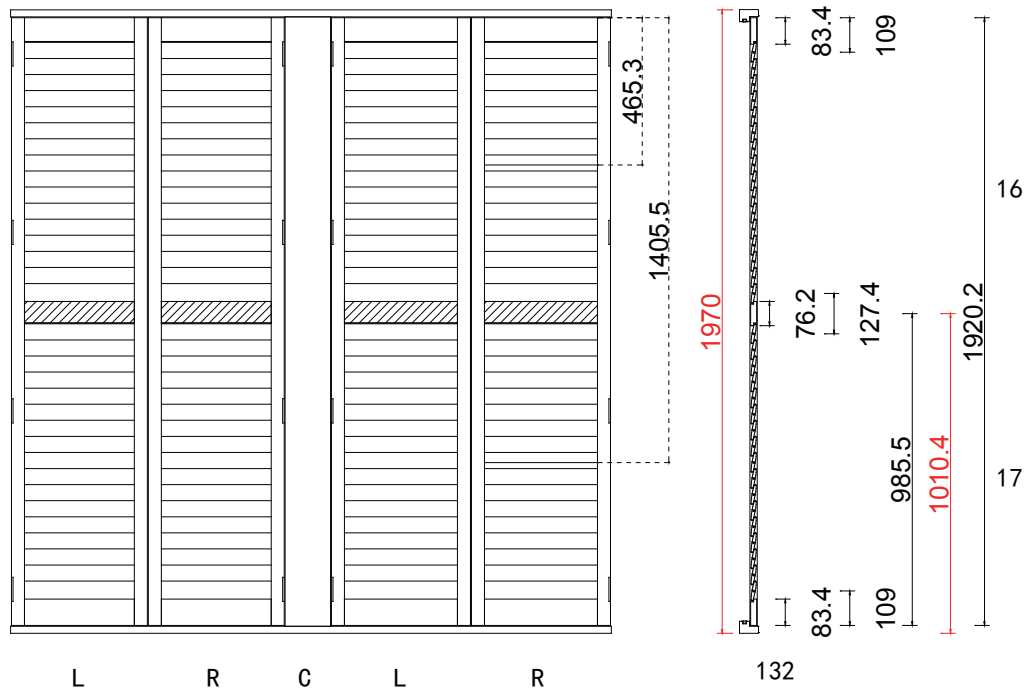

Batten: 15\*3\*2000 8 Pcs  
 003 Slaked Lime  
 Material(材质): PVC

Bay Post 46

Deep Plain L Frame 60mm (+30)

Top Bottom  
 上下加厚30mm 

L R C L R

132

NOTES:

Shutter Color: 003 Slaked Lime  
 Hinges Color: Bisque(乳白色)  
 Qty(数量): 1

Material(材质): Balmoral Pine Wood(松木)  
 Configuration(窗扇结构): L-DRCL-DR, IN, 2side, Astrigal Stile 41.3mm, Deep Plain L Frame 60mm  
 Tilt rod type(拉杆类型): Easy tilt System  
 Louvre Quantity(叶片数量): 66/66  
 Louvre Size(叶片尺寸): 358.2mm, 338.2mm  
 Rail Size(上下板中板尺寸): 409.7mm, 389.7mm

Order No(订单号): DES HURFORD  
 Item(序号): 1  
 Room(房间号): BED  
 Louvre Size(叶片类型): 63mm

pre-drill frames  
 外框预钻孔

Bay Post 46

Deep Plain L Frame 60mm (+30)

Top Bottom  
上下加厚30mm 

NOTES:

Shutter Color: 003 Slaked Lime

Louvre Quantity (叶片数量): 66/66

Louvre Size (叶片尺寸): 345.7mm, 355.7mm

Rail Size (上下板中板尺寸): 397.2mm, 407.2mm

Order No (订单号): DES HURFORD

Item (序号): 2

Room (房间号): BED

pre-drill frames  
外框预钻孔