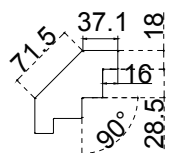

Batten: 15\*3\*2000 8 Pcs  
 003 Slaked Lime  
 Material(材质): PVC

Bay Post 46

Deep Plain L Frame 60mm (+30)

Top Bottom  
 上下加厚30mm 

L R C L R

132

NOTES:

Shutter Color: 003 Slaked Lime  
 Hinges Color: Bisque(乳白色)  
 Qty(数量): 1

Material(材质): Balmoral Pine Wood(松木)  
 Configuration(窗扇结构): L-DRCL-DR, IN, 2side, Astrigal Stile 41.3mm, Deep Plain L Frame 60mm  
 Tilt rod type(拉杆类型): Easy tilt System  
 Louvre Quantity(叶片数量): 66/66  
 Louvre Size(叶片尺寸): 358.2mm, 338.2mm  
 Rail Size(上下板中板尺寸): 409.7mm, 389.7mm

Order No(订单号): DES HURFORD  
 Item(序号): 1  
 Room(房间号): BED  
 Louvre Size(叶片类型): 63mm

pre-drill frames  
 外框预钻孔

Bay Post 46

Deep Plain L Frame 60mm (+30)

Top Bottom  
上下加厚30mm 

NOTES:

Shutter Color: 003 Slaked Lime

Louvre Quantity (叶片数量): 66/66

Louvre Size (叶片尺寸): 345.7mm, 355.7mm

Rail Size (上下板中板尺寸): 397.2mm, 407.2mm

Order No (订单号): DES HURFORD

Item (序号): 2

Room (房间号): BED

pre-drill frames  
外框预钻孔