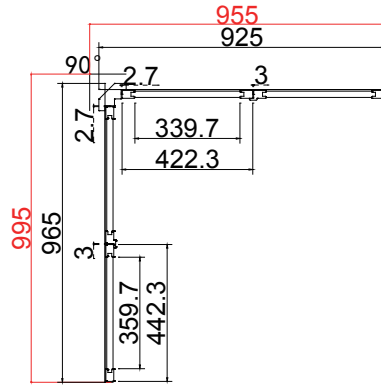

Batten: 15\*3\*2000 8 Pcs  
 003 Slaked Lime  
 Material(材质): PVC

Bay Post 46

Deep Plain L Frame 60mm (+30)

Top Bottom  
 上下加厚30mm 

L R C L R

132

NOTES:

Shutter Color: 003 Slaked Lime  
 Hinges Color: Bisque(乳白色)  
 Qty(数量): 1

Material(材质): Balmoral Pine Wood(松木)  
 Configuration(窗扇结构): L-DRCL-DR, IN, 2side, Astrigal Stile 41.3mm, Deep Plain L Frame 60mm  
 Tilt rod type(拉杆类型): Easy tilt System  
 Louvre Quantity(叶片数量): 66/66  
 Louvre Size(叶片尺寸): 358.2mm, 338.2mm  
 Rail Size(上下板中板尺寸): 409.7mm, 389.7mm

Order No(订单号): DES HURFORD  
 Item(序号): 1  
 Room(房间号): BED  
 Louvre Size(叶片类型): 63mm

pre-drill frames  
 外框预钻孔

Bay Post 46

Deep Plain L Frame 60mm (+30)

Top Bottom  
上下加厚30mm 

NOTES:

Shutter Color: 003 Slaked Lime

Louvre Quantity (叶片数量): 66/66

Louvre Size (叶片尺寸): 345.7mm, 355.7mm

Rail Size (上下板中板尺寸): 397.2mm, 407.2mm

Order No (订单号): DES HURFORD

Item (序号): 2

Room (房间号): BED

pre-drill frames  
外框预钻孔