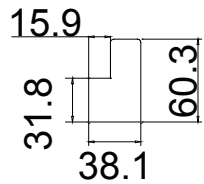

L

R

26

Medium L Frame PVC

**NOTES:**

- Shutter Color: 001 Super White
- Hinges Color: Stainless Steel (不锈钢)
- Qty (数量): 1
- Material (材质): Highgrove PVC
- Configuration (窗扇结构): L-DR, IN, 4side, Astrigal Stile 41.3mm, Medium L Frame PVC
- Tilt rod type (拉杆类型): Easy tilt System
- Louvre Quantity (叶片数量): 26
- Louvre Size (叶片尺寸): 462mm
- Rail Size (上下板中板尺寸): 490mm

- Order No (订单号): WOOD SAM& TERRY NEAL
- Item (序号): 1
- Room (房间号): ITEM 1
- Louvre Size (叶片类型): 76.2mm