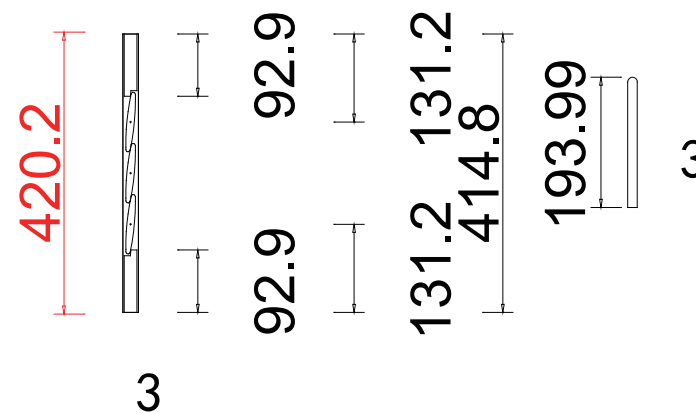

Qty (数量): 1

Material (材质): Pine (松木)

Configuration (窗扇结构): L, IN, 4side, 41.3mm stile Butt, 46mm Plain L

Tilt rod type (拉杆类型): Hidden tilt rod/Easytilt

Louvre Quantity (叶片数量): 4

Louvre Size (叶片尺寸): 189.1mm

Rail Size (上下板尺寸): 240.6mm

Order No (订单号): Sample Order - London Shades

Item (序号): 1

Room (房间号): 1

Louvre Size (叶片类型): 76.2mm

NOTES:

Shutter Color: RAL 5004

Order No(订单号): Sample Order - London Shades

Hinges Color: Magnet fixings磁铁固定

Item(序号): 2

Qty(数量): 1

Room(房间号): 2

Material(材质): Pine (松木)

Louvre Size(叶片类型): 89mm

Configuration(窗扇结构): L, IN, 4side, 41.3mm stile Butt

Tilt rod type(拉杆类型): Offset

Louvre Quantity(叶片数量): 3

Louvre Size(叶片尺寸): 183.2mm

Rail Size(上下板尺寸): 211.2mm