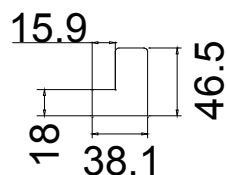

Plain L Frame 46mm