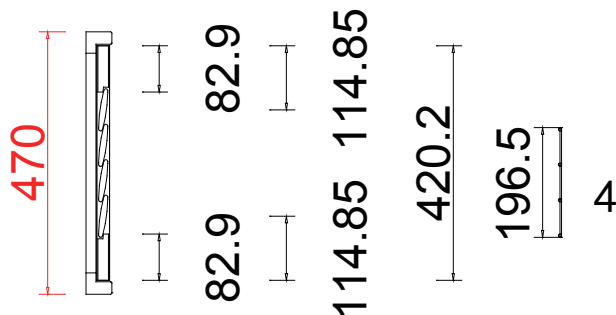

M

4

M

4

Plain L Frame 46mm

NOTES:

Shutter Color: 002 Wevet

Hinges Color: Magnet fixings 磁铁固定

Qty (数量): 1

Material (材质): Pine (松木)

Configuration (窗扇结构): L, IN, 4side, 41.3mm stile Butt, 46mm Plain L

Tilt rod type (拉杆类型): Hidden tilt rod/Easytilt

Louvre Quantity (叶片数量): 4

Louvre Size (叶片尺寸): 189.1mm

Rail Size (上下板尺寸): 240.6mm

Order No (订单号): Sample Order - London Shades

Item (序号): 1

Room (房间号): 1

Louvre Size (叶片类型): 76.2mm