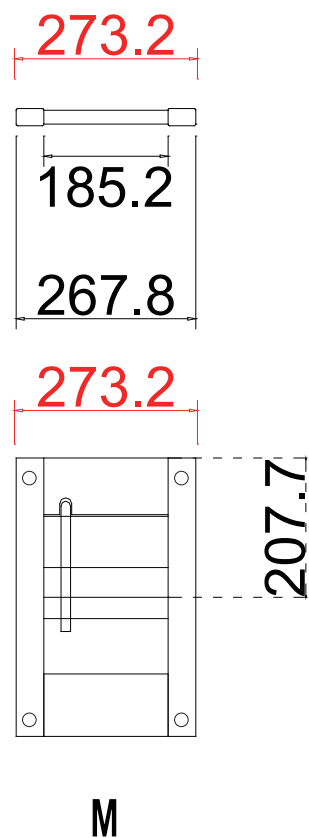

Qty (数量): 1

Material (材质): Pine (松木)

Configuration (窗扇结构): L, IN, 4side, 41.3mm stile Butt, 46mm Plain L

Tilt rod type (拉杆类型): Hidden tilt rod/Easytilt

Louvre Quantity (叶片数量): 4

Louvre Size (叶片尺寸): 189.1mm

Rail Size (上下板尺寸): 240.6mm

Order No (订单号): Sample Order - London Shades

Item (序号): 1

Room (房间号): 1

Louvre Size (叶片类型): 76.2mm

NOTES:

Shutter Color: RAL 5004

Order No(订单号): Sample Order - London Shades

Hinges Color: Magnet fixings磁铁固定

Item(序号): 2

Qty(数量): 1

Room(房间号): 2

Material(材质): Pine (松木)

Louvre Size(叶片类型): 89mm

Configuration(窗扇结构): L, IN, 4side, 41.3mm stile Butt

Tilt rod type(拉杆类型): Offset

Louvre Quantity(叶片数量): 3

Louvre Size(叶片尺寸): 183.2mm

Rail Size(上下板尺寸): 211.2mm