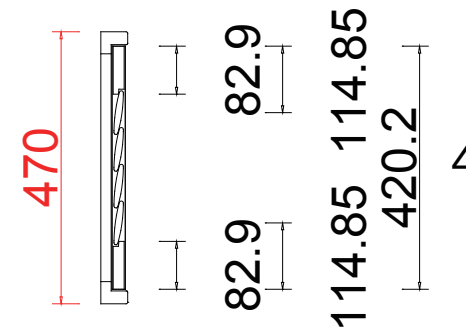

M

4

M

4

Plain L Frame 46mm

NOTES:

Shutter Color: 002 Wevet

Hinges Color: Magnet fixings 磁铁固定

Qty (数量): 1

Material (材质): Pine (松木)

Configuration (窗扇结构): L, IN, 4side, 41.3mm stile Butt, 46mm Plain L

Tilt rod type (拉杆类型): Hidden tilt rod/Easytilt

Louvre Quantity (叶片数量): 4

Louvre Size (叶片尺寸): 189.1mm

Rail Size (上下板尺寸): 240.6mm

Order No (订单号): Sample Order - London Shades

Item (序号): 1

Room (房间号): 1

Louvre Size (叶片类型): 76.2mm

NOTES:

Shutter Color: RAL 5004

Order No(订单号): Sample Order - London Shades

Louvre Quantity(叶片数量): 3

Louvre Size(叶片尺寸): 183.2mm

Rail Size(上下板尺寸): 211.2mm