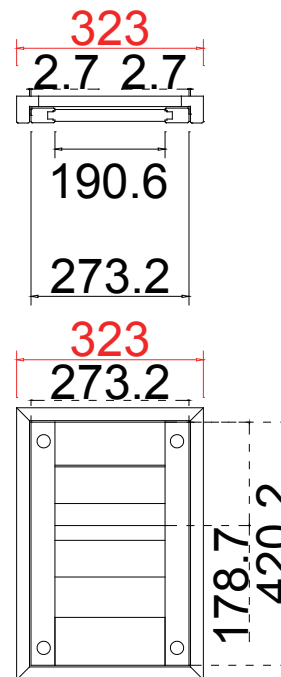

M

4

M

4

Plain L Frame 46mm

NOTES:

Shutter Color: 002 Wevet

Hinges Color: Magnet fixings 磁铁固定

Qty (数量): 1

Material (材质): Pine (松木)

Configuration (窗扇结构): L, IN, 4side, 41.3mm stile Butt, 46mm Plain L

Tilt rod type (拉杆类型): Hidden tilt rod/Easytilt

Louvre Quantity (叶片数量): 4

Louvre Size (叶片尺寸): 189.1mm

Rail Size (上下板尺寸): 240.6mm

Order No (订单号): Sample Order - London Shades

Item (序号): 1

Room (房间号): 1

Louvre Size (叶片类型): 76.2mm