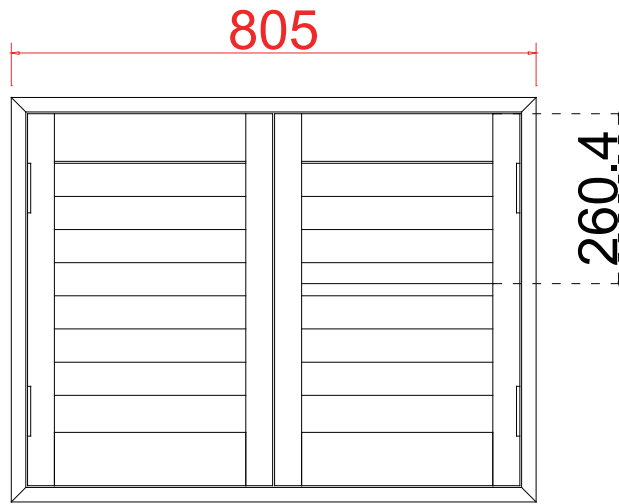

Configuration(窗扇结构): L-DR, IN, 4side, Astrigal Stile 41.3mm, Double Insert L Frame 60mm

Tilt rod type(拉杆类型): Easy tilt System

Louvre Quantity(叶片数量): 34

Louvre Size(叶片尺寸): 345.5mm

Rail Size(上下板尺寸): 397mm

Order No(订单号): FALK KIDD

Item(序号): 1

Room(房间号): HALL STAIRS

Louvre Size(叶片类型): 63mm

L R

Double Insert L Frame 60mm

NOTES:

Shutter Color: 002 Wevet

Hinges Color: White

Qty (数量): 1

Material (材质): Balmoral Pine Wood (松木)

Configuration (窗扇结构): L-DR, IN, 4side, Astrigal Stile 41.3mm, Double Insert L Frame 60mm

Tilt rod type (拉杆类型): Easy tilt System

Louvre Quantity (叶片数量): 16

Louvre Size (叶片尺寸): 292mm

Rail Size (上下板尺寸): 343.5mm

Order No (订单号): FALK KIDD

Item (序号): 2

Room (房间号): BATHROOM

Louvre Size (叶片类型): 63mm