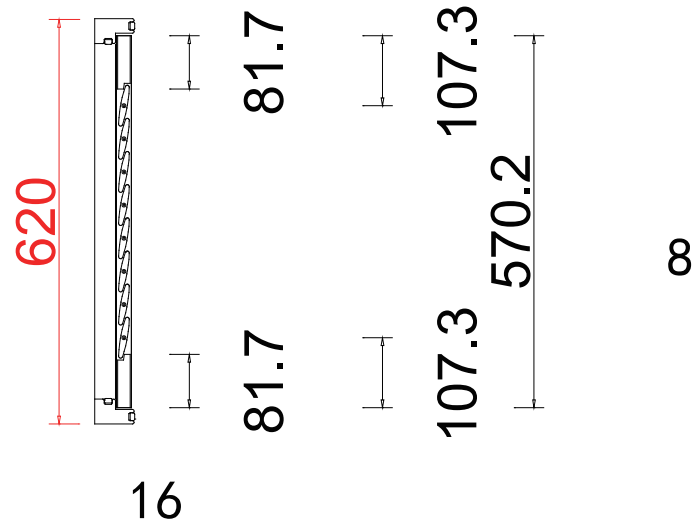

Configuration(窗扇结构): L-DR, IN, 4side, Astrigal Stile 41.3mm, Double Insert L Frame 60mm

Tilt rod type(拉杆类型): Easy tilt System

Louvre Quantity(叶片数量): 34

Louvre Size(叶片尺寸): 345.5mm

Rail Size(上下板尺寸): 397mm

Order No(订单号): FALK KIDD

Item(序号): 1

Room(房间号): HALL STAIRS

Louvre Size(叶片类型): 63mm

L R

Double Insert L Frame 60mm

NOTES:

Shutter Color: 002 Wevet

Hinges Color: White

Louvre Size (叶片尺寸): 292mm

Rail Size (上下板尺寸): 343.5mm

Order No (订单号): FALK KIDD

Item (序号): 2

Room (房间号): BATHROOM

Louvre Size (叶片类型): 63mm