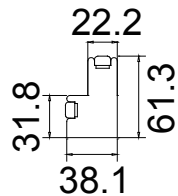

17

L R

Double Insert L Frame 60mm

NOTES:

Shutter Color: 002 Wevet

Hinges Color: White

Qty(数量): 1

Material(材质): Balmoral Pine Wood(松木)

Configuration(窗扇结构): L-DR, IN, 4side, Astrigal Stile 41.3mm, Double Insert L Frame 60mm

Tilt rod type(拉杆类型): Easy tilt System

Louvre Quantity(叶片数量): 34

Louvre Size(叶片尺寸): 345.5mm

Rail Size(上下板尺寸): 397mm

Order No(订单号): FALK KIDD

Item(序号): 1

Room(房间号): HALL STAIRS

Louvre Size(叶片类型): 63mm

L R

Double Insert L Frame 60mm

NOTES:

Shutter Color: 002 Wevet

Hinges Color: White

Louvre Size (叶片尺寸): 292mm

Rail Size (上下板尺寸): 343.5mm

Order No (订单号): FALK KIDD

Item (序号): 2

Room (房间号): BATHROOM

Louvre Size (叶片类型): 63mm