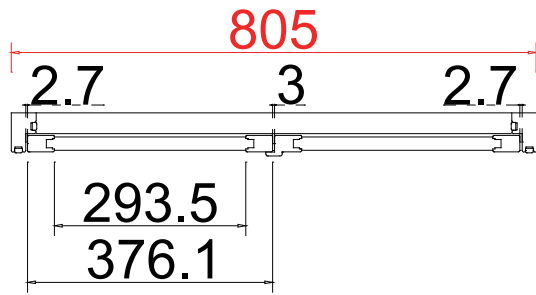

Configuration(窗扇结构): L-DR, IN, 4side, Astrigal Stile 41.3mm, Double Insert L Frame 60mm

Tilt rod type(拉杆类型): Easy tilt System

Louvre Quantity(叶片数量): 34

Louvre Size(叶片尺寸): 345.5mm

Rail Size(上下板尺寸): 397mm

Order No(订单号): FALK KIDD

Item(序号): 1

Room(房间号): HALL STAIRS

Louvre Size(叶片类型): 63mm

L R

Double Insert L Frame 60mm

NOTES:

Shutter Color: 002 Wevet

Hinges Color: White

Qty (数量): 1

Material (材质): Balmoral Pine Wood (松木)

Configuration (窗扇结构): L-DR, IN, 4side, Astrigal Stile 41.3mm, Double Insert L Frame 60mm

Tilt rod type (拉杆类型): Easy tilt System

Louvre Quantity (叶片数量): 16

Louvre Size (叶片尺寸): 292mm

Rail Size (上下板尺寸): 343.5mm

Order No (订单号): FALK KIDD

Item (序号): 2

Room (房间号): BATHROOM

Louvre Size (叶片类型): 63mm