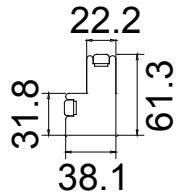

Configuration(窗扇结构): L-DR, IN, 4side, Astrigal Stile 41.3mm, Double Insert L Frame 60mm

Tilt rod type(拉杆类型): Easy tilt System

Louvre Quantity(叶片数量): 34

Louvre Size(叶片尺寸): 345.5mm

Rail Size(上下板尺寸): 397mm

Order No(订单号): FALK KIDD

Item(序号): 1

Room(房间号): HALL STAIRS

Louvre Size(叶片类型): 63mm

L R

Double Insert L Frame 60mm

NOTES:

Shutter Color: 002 Wevet

Hinges Color: White

Louvre Size (叶片尺寸): 292mm

Rail Size (上下板尺寸): 343.5mm

Order No (订单号): FALK KIDD

Item (序号): 2

Room (房间号): BATHROOM

Louvre Size (叶片类型): 63mm