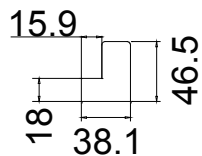

Item (序号): 1

Room (房间号): Lounge left

Louvre Size (叶片类型): 76mm

Configuration (窗扇结构): L-DL, IN, 4side, Astrigal Stile 41.3mm, Plain L Frame 46mm

Tilt rod type (拉杆类型): Easy tilt System

Louvre Quantity (叶片数量): 42

Louvre Size (叶片尺寸): 432mm

Rail Size (上下板尺寸): 483.5mm

Plain L Frame 46mm(+10)

Left Right Top

左右上框加10mm垫块

Plain L Frame 46mm

NOTES:

Shutter Color: 002 Wevet

Louvre Size (叶片尺寸): 432mm

Rail Size (上下板尺寸): 483.5mm

Order No (订单号): SOU Dan Connell

Item (序号): 2

Room (房间号): Lounge right

Louvre Size (叶片类型): 76mm