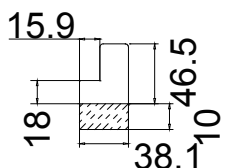

Configuration (窗扇结构): L-DL, IN, 4side, Astrigal Stile 41.3mm, Plain L Frame 46mm

Tilt rod type (拉杆类型): Easy tilt System

Louvre Quantity (叶片数量): 42

Louvre Size (叶片尺寸): 432mm

Rail Size (上下板尺寸): 483.5mm

Order No (订单号): SOU Dan Connell

Item (序号): 1

Room (房间号): Lounge left

Louvre Size (叶片类型): 76mm

Configuration (窗扇结构): L-DL, IN, 4side, Astrigal Stile 41.3mm, Plain L Frame 46mm

Tilt rod type (拉杆类型): Easy tilt System

Louvre Quantity (叶片数量): 42

Louvre Size (叶片尺寸): 432mm

Rail Size (上下板尺寸): 483.5mm

Plain L Frame 46mm(+10)

Left Right Top

左右上框加10mm垫块

Plain L Frame 46mm

NOTES:

Shutter Color: 002 Wevet

Louvre Size (叶片尺寸): 432mm

Rail Size (上下板尺寸): 483.5mm

Order No (订单号): SOU Dan Connell

Item (序号): 2

Room (房间号): Lounge right

Louvre Size (叶片类型): 76mm