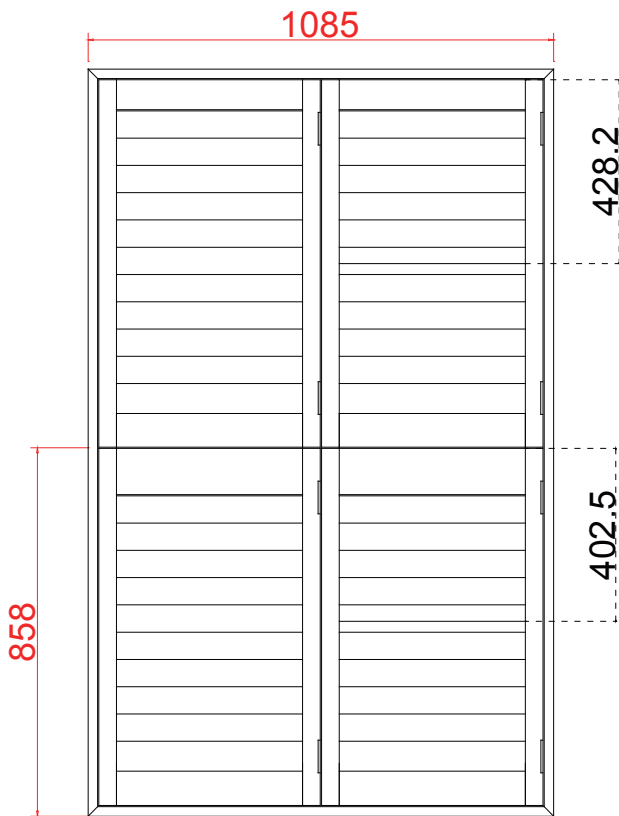

Configuration (窗扇结构): L-DL, IN, 4side, Astrigal Stile 41.3mm, Plain L Frame 46mm

Tilt rod type (拉杆类型): Easy tilt System

Louvre Quantity (叶片数量): 42

Louvre Size (叶片尺寸): 432mm

Rail Size (上下板尺寸): 483.5mm

Order No (订单号): SOU Dan Connell

Item (序号): 1

Room (房间号): Lounge left

Louvre Size (叶片类型): 76mm

Configuration (窗扇结构): L-DL, IN, 4side, Astrigal Stile 41.3mm, Plain L Frame 46mm

Tilt rod type (拉杆类型): Easy tilt System

Louvre Quantity (叶片数量): 42

Louvre Size (叶片尺寸): 432mm

Rail Size (上下板尺寸): 483.5mm

Plain L Frame 46mm(+10)

Left Right Top

左右上框加10mm垫块

Plain L Frame 46mm

NOTES:

Shutter Color: 002 Wevet

Louvre Size (叶片尺寸): 432mm

Rail Size (上下板尺寸): 483.5mm

Order No (订单号): SOU Dan Connell

Item (序号): 2

Room (房间号): Lounge right

Louvre Size (叶片类型): 76mm