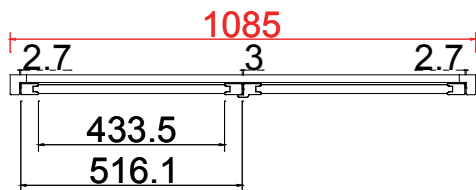

Configuration (窗扇结构): L-DL, IN, 4side, Astrigal Stile 41.3mm, Plain L Frame 46mm

Tilt rod type (拉杆类型): Easy tilt System

Louvre Quantity (叶片数量): 42

Louvre Size (叶片尺寸): 432mm

Rail Size (上下板尺寸): 483.5mm

Order No (订单号): SOU Dan Connell

Item (序号): 1

Room (房间号): Lounge left

Louvre Size (叶片类型): 76mm

Configuration (窗扇结构): L-DL, IN, 4side, Astrigal Stile 41.3mm, Plain L Frame 46mm

Tilt rod type (拉杆类型): Easy tilt System

Louvre Quantity (叶片数量): 42

Louvre Size (叶片尺寸): 432mm

Rail Size (上下板尺寸): 483.5mm

Plain L Frame 46mm(+10)

Left Right Top

左右上框加10mm垫块

Plain L Frame 46mm

NOTES:

Shutter Color: 002 Wevet

Louvre Size (叶片尺寸): 432mm

Rail Size (上下板尺寸): 483.5mm

Order No (订单号): SOU Dan Connell

Item (序号): 2

Room (房间号): Lounge right

Louvre Size (叶片类型): 76mm