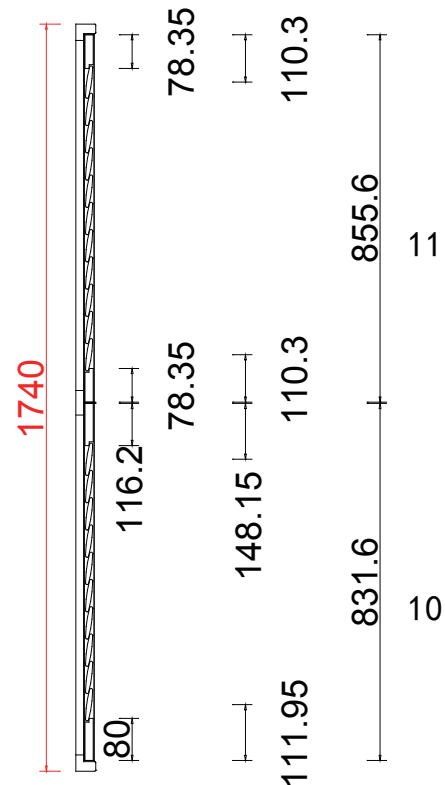

Configuration (窗扇结构): L-DL, IN, 4side, Astrigal Stile 41.3mm, Plain L Frame 46mm

Tilt rod type (拉杆类型): Easy tilt System

Louvre Quantity (叶片数量): 42

Louvre Size (叶片尺寸): 432mm

Rail Size (上下板尺寸): 483.5mm

Order No (订单号): SOU Dan Connell

Item (序号): 1

Room (房间号): Lounge left

Louvre Size (叶片类型): 76mm

Configuration (窗扇结构): L-DL, IN, 4side, Astrigal Stile 41.3mm, Plain L Frame 46mm

Tilt rod type (拉杆类型): Easy tilt System

Louvre Quantity (叶片数量): 42

Louvre Size (叶片尺寸): 432mm

Rail Size (上下板尺寸): 483.5mm

Plain L Frame 46mm(+10)

Left Right Top

左右上框加10mm垫块

Plain L Frame 46mm

NOTES:

Shutter Color: 002 Wevet

Louvre Size (叶片尺寸): 432mm

Rail Size (上下板尺寸): 483.5mm

Order No (订单号): SOU Dan Connell

Item (序号): 2

Room (房间号): Lounge right

Louvre Size (叶片类型): 76mm