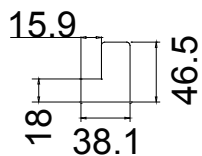

Plain L Frame 46mm(+10)

Left Right Top  
左右上框加10mm垫块

Plain L Frame 46mm

NOTES:

Shutter Color: 002 Wevet

Hinges Color: White

Qty (数量): 1

Material (材质): Balmoral Pine Wood (松木)

Configuration (窗扇结构): L-DL, IN, 4side, Astrigal Stile 41.3mm, Plain L Frame 46mm

Tilt rod type (拉杆类型): Easy tilt System

Louvre Quantity (叶片数量): 42

Louvre Size (叶片尺寸): 432mm

Rail Size (上下板尺寸): 483.5mm

Order No (订单号): SOU Dan Connell

Louvre Size (叶片尺寸): 432mm

Rail Size (上下板尺寸): 483.5mm

Plain L Frame 46mm(+10)

Left Right Top

左右上框加10mm垫块

Plain L Frame 46mm

NOTES:

Shutter Color: 002 Wevet

Louvre Size (叶片尺寸): 432mm

Rail Size (上下板尺寸): 483.5mm

Order No (订单号): SOU Dan Connell

Item (序号): 2

Room (房间号): Lounge right

Louvre Size (叶片类型): 76mm