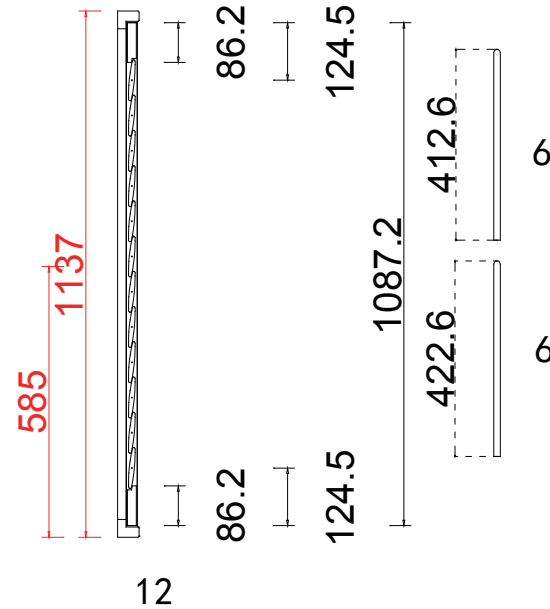

L

12

**NOTES:**

Shutter Color: 003 Slaked Lime

Hinges Color: Stainless Steel (不锈钢)

Qty (数量): 1

Material (材质): POLY (PVC)

Configuration (窗扇结构): L, IN, 4side, Butt Stile 41.3mm, 46mm Plain L

Tilt rod type (拉杆类型): Centre Tilt rod

Louvre Quantity (叶片数量): 12

Louvre Size (叶片尺寸): 675.6mm

Rail Size (上下板尺寸): 703.6mm

Order No (订单号): LAB Jain - R0

Item (序号): 1

Room (房间号): Bathroom L

Louvre Size (叶片类型): 89mm

**NOTES:**

Shutter Color: 003 Slaked Lime

Hinges Color: Stainless Steel (不锈钢)

Qty (数量): 1

Material (材质): POLY (PVC)

Configuration (窗扇结构): R, IN, 4side, Butt Stile 41.3mm, 51mm Malibu L Frame

Tilt rod type (拉杆类型): Centre Tilt rod

Louvre Quantity (叶片数量): 12

Louvre Size (叶片尺寸): 657.6mm

Rail Size (上下板尺寸): 685.6mm

Order No (订单号): LAB Jain - R0

Item (序号): 2

Room (房间号): Bathroom L

Louvre Size (叶片类型): 89mm