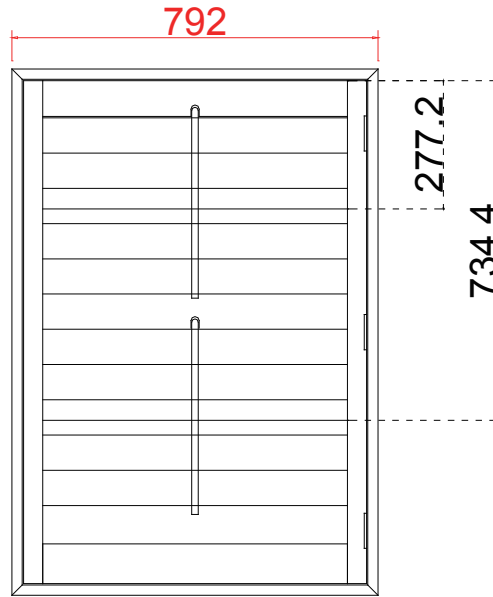

L

12

**NOTES:**

Shutter Color: 003 Slaked Lime

Hinges Color: Stainless Steel (不锈钢)

Qty (数量): 1

Material (材质): POLY (PVC)

Configuration (窗扇结构): L, IN, 4side, Butt Stile 41.3mm, 46mm Plain L

Tilt rod type (拉杆类型): Centre Tilt rod

Louvre Quantity (叶片数量): 12

Louvre Size (叶片尺寸): 675.6mm

Rail Size (上下板尺寸): 703.6mm

Order No (订单号): LAB Jain - R0

Item (序号): 1

Room (房间号): Bathroom L

Louvre Size (叶片类型): 89mm

**NOTES:**

Shutter Color: 003 Slaked Lime

Hinges Color: Stainless Steel (不锈钢)

Qty (数量): 1

Material (材质): POLY (PVC)

Configuration (窗扇结构): R, IN, 4side, Butt Stile 41.3mm, 51mm Malibu L Frame

Tilt rod type (拉杆类型): Centre Tilt rod

Louvre Quantity (叶片数量): 12

Louvre Size (叶片尺寸): 657.6mm

Rail Size (上下板尺寸): 685.6mm

Order No (订单号): LAB Jain - R0

Item (序号): 2

Room (房间号): Bathroom L

Louvre Size (叶片类型): 89mm