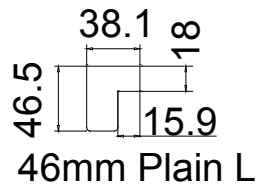

L

12

**NOTES:**

Shutter Color: 003 Slaked Lime

Hinges Color: Stainless Steel (不锈钢)

Qty (数量): 1

Material (材质): POLY (PVC)

Configuration (窗扇结构): L, IN, 4side, Butt Stile 41.3mm, 46mm Plain L

Tilt rod type (拉杆类型): Centre Tilt rod

Louvre Quantity (叶片数量): 12

Louvre Size (叶片尺寸): 675.6mm

Rail Size (上下板尺寸): 703.6mm

Order No (订单号): LAB Jain - R0

Item (序号): 1

Room (房间号): Bathroom L

Louvre Size (叶片类型): 89mm

Louvre Quantity (叶片数量): 12

Louvre Size (叶片尺寸): 657.6mm

Rail Size (上下板尺寸): 685.6mm

Order No (订单号): LAB Jain - R0

Item (序号): 2

Room (房间号): Bathroom L

Louvre Size (叶片类型): 89mm