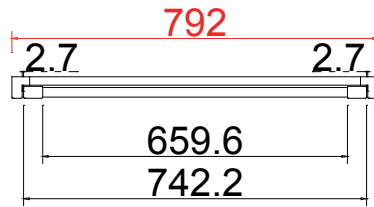

L

12

**NOTES:**

Shutter Color: 003 Slaked Lime

Hinges Color: Stainless Steel (不锈钢)

Qty (数量): 1

Material (材质): POLY (PVC)

Configuration (窗扇结构): L, IN, 4side, Butt Stile 41.3mm, 46mm Plain L

Tilt rod type (拉杆类型): Centre Tilt rod

Louvre Quantity (叶片数量): 12

Louvre Size (叶片尺寸): 675.6mm

Rail Size (上下板尺寸): 703.6mm

Order No (订单号): LAB Jain - R0

Item (序号): 1

Room (房间号): Bathroom L

Louvre Size (叶片类型): 89mm

**NOTES:**

Shutter Color: 003 Slaked Lime

Hinges Color: Stainless Steel (不锈钢)

Qty (数量): 1

Material (材质): POLY (PVC)

Configuration (窗扇结构): R, IN, 4side, Butt Stile 41.3mm, 51mm Malibu L Frame

Tilt rod type (拉杆类型): Centre Tilt rod

Louvre Quantity (叶片数量): 12

Louvre Size (叶片尺寸): 657.6mm

Rail Size (上下板尺寸): 685.6mm

Order No (订单号): LAB Jain - R0

Item (序号): 2

Room (房间号): Bathroom L

Louvre Size (叶片类型): 89mm