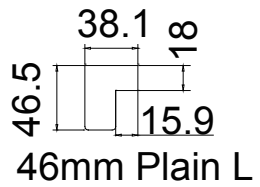

Tilt rod type (拉杆类型): Centre Tilt rod

Louvre Quantity (叶片数量): 12

Louvre Size (叶片尺寸): 675.6mm

Rail Size (上下板尺寸): 703.6mm

Order No (订单号): LAB Jain - R0

Item (序号): 1

Room (房间号): Bathroom L

Louvre Size (叶片类型): 89mm

**NOTES:**

Shutter Color: 003 Slaked Lime

Hinges Color: Stainless Steel (不锈钢)

Qty (数量): 1

Material (材质): POLY (PVC)

Configuration (窗扇结构): R, IN, 4side, Butt Stile 41.3mm, 51mm Malibu L Frame

Tilt rod type (拉杆类型): Centre Tilt rod

Louvre Quantity (叶片数量): 12

Louvre Size (叶片尺寸): 657.6mm

Rail Size (上下板尺寸): 685.6mm

Order No (订单号): LAB Jain - R0

Item (序号): 2

Room (房间号): Bathroom L

Louvre Size (叶片类型): 89mm