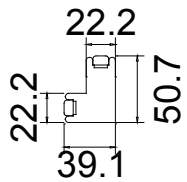

Qty(数量): 1

Material(材质): Balmoral Pine Wood (松木)

Configuration(窗扇结构): L-DR, IN, 4side, Astrigal Stile 41.3mm, Double Insert L Frame 50mm

Tilt rod type(拉杆类型): Easy tilt System

Louvre Quantity(叶片数量): 54

Louvre Size(叶片尺寸): 357.5mm

Rail Size(上下板中板尺寸): 409mm

Order No(订单号): JPK Baker Stublely

Item(序号): 2

Room(房间号): Front Bed Left

Louvre Size(叶片类型): 63mm

Double Insert L Frame 50mm

L R
NOTES:
 Shutter Color: 001 Super White
 Hinges Color: White
 Qty(数量): 1
 Material(材质): Balmoral Pine Wood (松木)
 Configuration(窗扇结构): L-DR, IN, 4side, Astrigal Stile 41.3mm, Double Insert L Frame 50mm
 Tilt rod type(拉杆类型): Easy tilt System
 Louvre Quantity(叶片数量): 54
 Louvre Size(叶片尺寸): 357.5mm
 Rail Size(上下板中板尺寸): 409mm

Order No(订单号): JPK Baker Stubley
 Item(序号): 3
 Room(房间号): Front Bed Righ
 Louvre Size(叶片类型): 63mm

14
 13