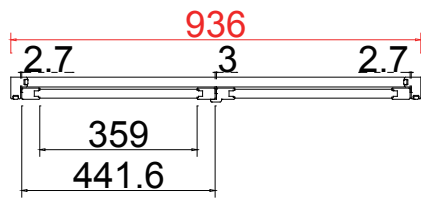

Qty(数量): 1

Material(材质): Balmoral Pine Wood (松木)

Configuration(窗扇结构): L-DR, IN, 4side, Astrigal Stile 41.3mm, Double Insert L Frame 50mm

Tilt rod type(拉杆类型): Easy tilt System

Louvre Quantity(叶片数量): 54

Louvre Size(叶片尺寸): 357.5mm

Rail Size(上下板中板尺寸): 409mm

Order No(订单号): JPK Baker Stublely

Item(序号): 2

Room(房间号): Front Bed Left

Louvre Size(叶片类型): 63mm

Double Insert L Frame 50mm

L R
NOTES:
 Shutter Color: 001 Super White
 Hinges Color: White
 Qty(数量): 1
 Material(材质): Balmoral Pine Wood (松木)
 Configuration(窗扇结构): L-DR, IN, 4side, Astrigal Stile 41.3mm, Double Insert L Frame 50mm
 Tilt rod type(拉杆类型): Easy tilt System
 Louvre Quantity(叶片数量): 54
 Louvre Size(叶片尺寸): 357.5mm
 Rail Size(上下板中板尺寸): 409mm