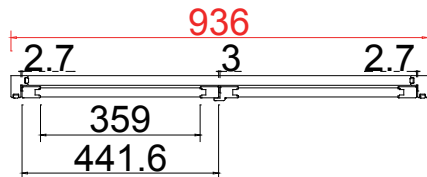

Double Insert L Frame 50mm

NOTES:

Shutter Color: 001 Super White

Hinges Color: White

Qty(数量): 1

Material(材质): Balmoral Pine Wood (松木)

Configuration(窗扇结构): L-DR, IN, 4side, Astrigal Stile 41.3mm, Double Insert L Frame 50mm

Tilt rod type(拉杆类型): Easy tilt System

Louvre Quantity(叶片数量): 54

Louvre Size(叶片尺寸): 357.5mm

Rail Size(上下板中板尺寸): 409mm

Order No(订单号): JPK Baker Stublely

Item(序号): 2

Room(房间号): Front Bed Left

Louvre Size(叶片类型): 63mm