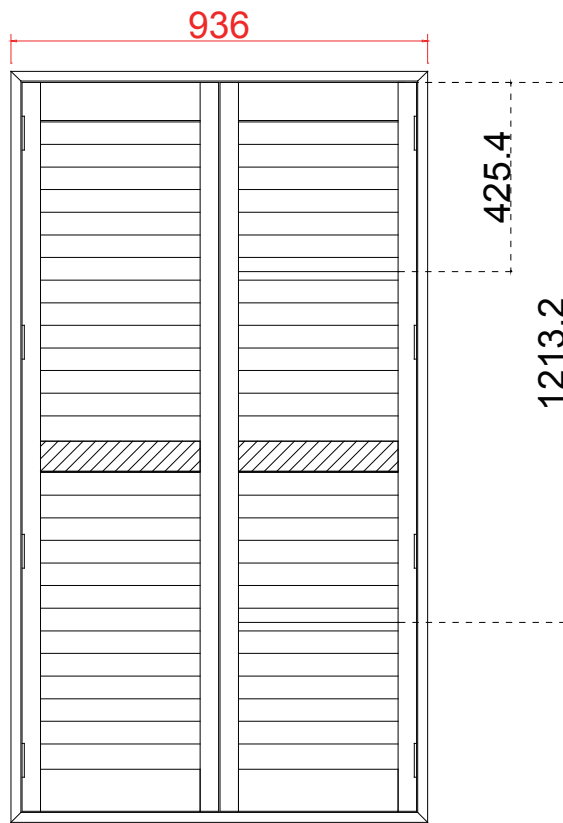

Double Insert L Frame 50mm

NOTES:

Shutter Color: 001 Super White

Hinges Color: White

Qty (数量): 1

Material (材质): Balmoral Pine Wood (松木)

Configuration (窗扇结构): L-DR, IN, 4side, Astrigal Stile 41.3mm, Double Insert L Frame 50mm

Tilt rod type (拉杆类型): Easy tilt System

Louvre Quantity (叶片数量): 54

Louvre Size (叶片尺寸): 418.5mm

Rail Size (上下板中板尺寸): 470mm

Order No (订单号): JPK Baker Stublely

Item (序号): 1

Room (房间号): Lounge

Louvre Size (叶片类型): 63mm

L R

54

14

13

Double Insert L Frame 50mm

NOTES:

Shutter Color: 001 Super White

Hinges Color: White

Rail Size(上下板中板尺寸): 409mm

Order No(订单号): JPK Baker Stublely

Item(序号): 2

Room(房间号): Front Bed Left

Louvre Size(叶片类型): 63mm

Double Insert L Frame 50mm

L R
NOTES:
 Shutter Color: 001 Super White
 Hinges Color: White
 Qty(数量): 1
 Material(材质): Balmoral Pine Wood (松木)
 Configuration(窗扇结构): L-DR, IN, 4side, Astrigal Stile 41.3mm, Double Insert L Frame 50mm
 Tilt rod type(拉杆类型): Easy tilt System
 Louvre Quantity(叶片数量): 54
 Louvre Size(叶片尺寸): 357.5mm
 Rail Size(上下板中板尺寸): 409mm