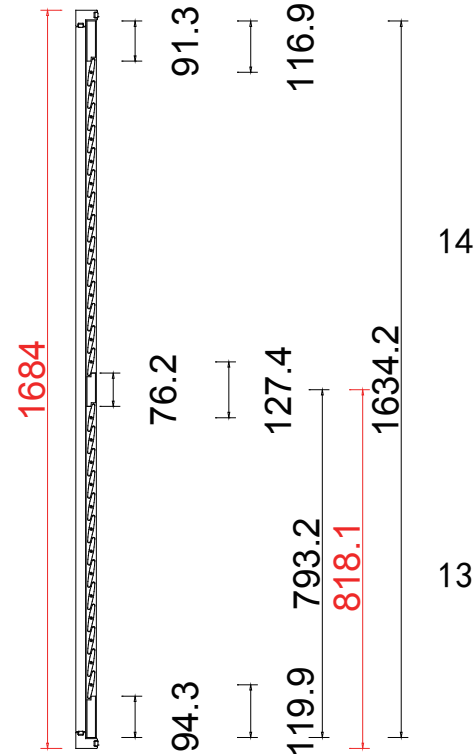

Tilt rod type (拉杆类型): Easy tilt System

Louvre Quantity (叶片数量): 54

Louvre Size (叶片尺寸): 418.5mm

Rail Size (上下板中板尺寸): 470mm

Order No (订单号): JPK Baker Stublely

Item (序号): 1

Room (房间号): Lounge

Louvre Size (叶片类型): 63mm

Qty(数量): 1

Material(材质): Balmoral Pine Wood (松木)

Configuration(窗扇结构): L-DR, IN, 4side, Astrigal Stile 41.3mm, Double Insert L Frame 50mm

Tilt rod type(拉杆类型): Easy tilt System

Louvre Quantity(叶片数量): 54

Louvre Size(叶片尺寸): 357.5mm

Rail Size(上下板中板尺寸): 409mm

Order No(订单号): JPK Baker Stublely

Item(序号): 2

Room(房间号): Front Bed Left

Louvre Size(叶片类型): 63mm

Double Insert L Frame 50mm

L R
NOTES:
 Shutter Color: 001 Super White
 Hinges Color: White
 Qty(数量): 1
 Material(材质): Balmoral Pine Wood (松木)
 Configuration(窗扇结构): L-DR, IN, 4side, Astrigal Stile 41.3mm, Double Insert L Frame 50mm
 Tilt rod type(拉杆类型): Easy tilt System
 Louvre Quantity(叶片数量): 54
 Louvre Size(叶片尺寸): 357.5mm
 Rail Size(上下板中板尺寸): 409mm

Order No(订单号): JPK Baker Stubley
 Item(序号): 3
 Room(房间号): Front Bed Righ
 Louvre Size(叶片类型): 63mm

14
 13