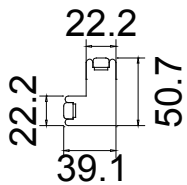

Double Insert L Frame 50mm

NOTES:

Shutter Color: 001 Super White

Hinges Color: White

Qty(数量): 1

Material(材质): Balmoral Pine Wood (松木)

Configuration(窗扇结构): L-DR, IN, 4side, Astrigal Stile 41.3mm, Double Insert L Frame 50mm

Tilt rod type(拉杆类型): Easy tilt System

Louvre Quantity(叶片数量): 54

Louvre Size(叶片尺寸): 357.5mm

Rail Size(上下板中板尺寸): 409mm

Order No(订单号): JPK Baker Stublely

Item(序号): 2

Room(房间号): Front Bed Left

Louvre Size(叶片类型): 63mm