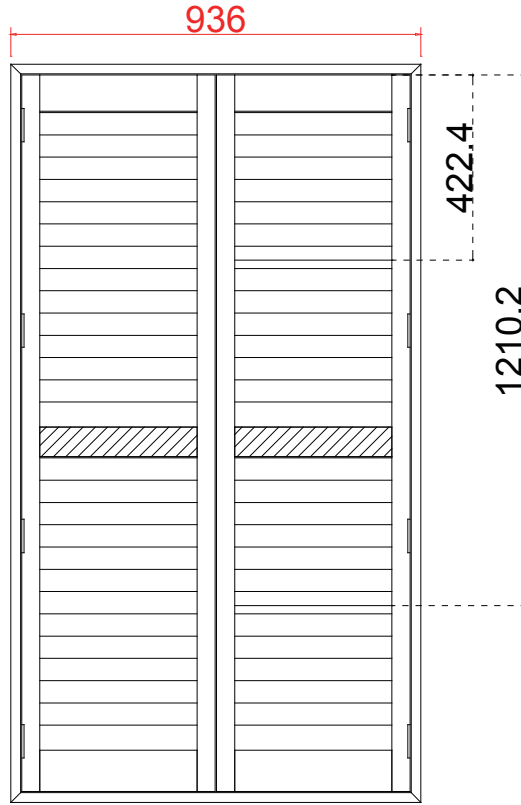

Tilt rod type (拉杆类型): Easy tilt System

Louvre Quantity (叶片数量): 54

Louvre Size (叶片尺寸): 418.5mm

Rail Size (上下板中板尺寸): 470mm

Order No (订单号): JPK Baker Stublely

Item (序号): 1

Room (房间号): Lounge

Louvre Size (叶片类型): 63mm

Qty(数量): 1

Material(材质): Balmoral Pine Wood (松木)

Configuration(窗扇结构): L-DR, IN, 4side, Astrigal Stile 41.3mm, Double Insert L Frame 50mm

Tilt rod type(拉杆类型): Easy tilt System

Louvre Quantity(叶片数量): 54

Louvre Size(叶片尺寸): 357.5mm

Rail Size(上下板中板尺寸): 409mm

Order No(订单号): JPK Baker Stublely

Item(序号): 2

Room(房间号): Front Bed Left

Louvre Size(叶片类型): 63mm

Double Insert L Frame 50mm

L R
NOTES:
 Shutter Color: 001 Super White
 Hinges Color: White
 Qty(数量): 1
 Material(材质): Balmoral Pine Wood (松木)
 Configuration(窗扇结构): L-DR, IN, 4side, Astrigal Stile 41.3mm, Double Insert L Frame 50mm
 Tilt rod type(拉杆类型): Easy tilt System
 Louvre Quantity(叶片数量): 54
 Louvre Size(叶片尺寸): 357.5mm
 Rail Size(上下板中板尺寸): 409mm

Order No(订单号): JPK Baker Stubley
 Item(序号): 3
 Room(房间号): Front Bed Righ
 Louvre Size(叶片类型): 63mm

14
 13