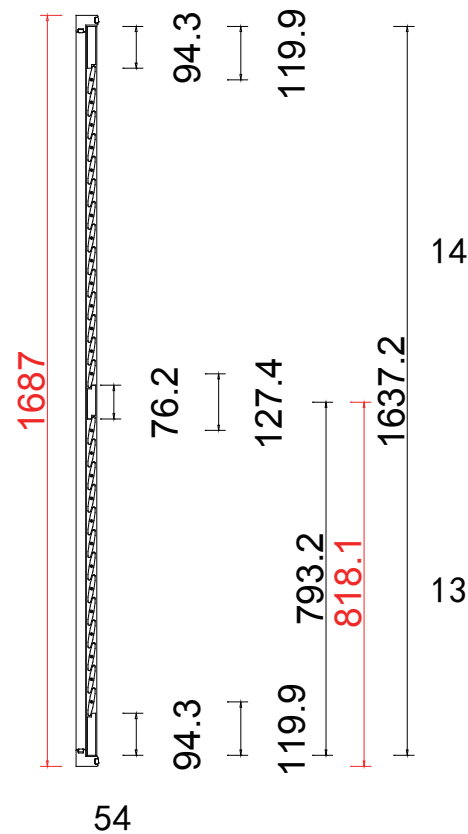

NOTES:

Shutter Color: 001 Super White

Hinges Color: White

Qty(数量): 1

Material(材质): Balmoral Pine Wood (松木)

Configuration(窗扇结构): L-DR, IN, 4side, Astrigal Stile 41.3mm, Double Insert L Frame 50mm

Tilt rod type(拉杆类型): Easy tilt System

Louvre Quantity(叶片数量): 54

Louvre Size(叶片尺寸): 357.5mm

Rail Size(上下板中板尺寸): 409mm

Order No(订单号): JPK Baker Stublely

Item(序号): 2

Room(房间号): Front Bed Left

Louvre Size(叶片类型): 63mm