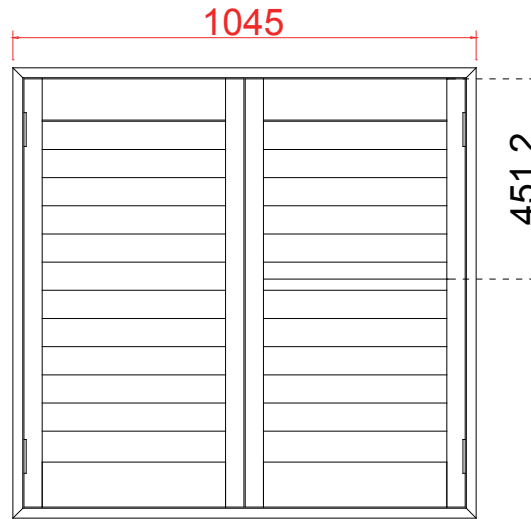

Tilt rod type(拉杆类型): Easy tilt System

Louvre Quantity(叶片数量): 16/16/16

Louvre Size(叶片尺寸): 465.6mm, 455.1mm, 465.6mm

Rail Size(上下板尺寸): 517.1mm, 506.6mm, 517.1mm

Order No(订单号): CGS Mrs Grover

Item(序号): 4

Room(房间号): Lounge front

Louvre Size(叶片类型): 76mm

Double Insert L Frame 60mm

76mm

Double Insert L Frame 60mm

NOTES: L R
 Shutter Color: 001 Super White
 Hinges Color: White
 Qty(数量): 1
 Material(材质): Balmoral Pine Wood (松木)
 Configuration(窗扇结构): L-DR, IN, 4side, Astrigal Stile 41.3mm, Double Insert L Frame 60mm
 Tilt rod type(拉杆类型): Easy tilt System
 Louvre Quantity(叶片数量): 24
 Louvre Size(叶片尺寸): 412mm
 Rail Size(上下板尺寸): 463.5mm

Order No(订单号): CGS Mrs Grover
 Item(序号): 5
 Room(房间号): Side Lou Rear
 Louvre Size(叶片类型): 76mm

Configuration(窗扇结构): L-DR, IN, 4side, Astrigal Stile 41.3mm, Double Insert L Frame 60mm

Tilt rod type(拉杆类型): Easy tilt System
 Louvre Quantity(叶片数量): 24
 Louvre Size(叶片尺寸): 412mm
 Rail Size(上下板尺寸): 463.5mm

Tilt rod type(拉杆类型): Easy tilt System

Louvre Quantity(叶片数量): 14

Louvre Size(叶片尺寸): 464.5mm

Rail Size(上下板尺寸): 516.0mm

Order No(订单号): CGS Mrs Grover

Item(序号): 6

Room(房间号): Side

Louvre Size(叶片类型): 76mm