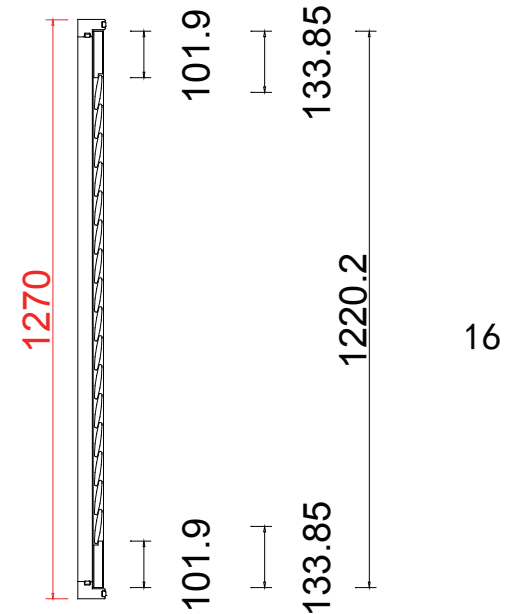

Louvre Quantity (叶片数量): 16/16/16

Louvre Size (叶片尺寸): 480.6mm, 465.1mm, 480.6mm

Rail Size (上下板尺寸): 532.1mm, 516.6mm, 532.1mm

Order No (订单号): CGS Mrs Grover

Item (序号): 2

Room (房间号): Kitchen Side

Louvre Size (叶片类型): 76.2mm

Double Insert L Frame 60mm

76mm

48

L

R

34

Double Insert L Frame 60mm

NOTES:

Louvre Quantity (叶片数量): 34

Louvre Size (叶片尺寸): 462mm

Rail Size (上下板尺寸): 513.5mm

Order No (订单号): CGS Mrs Grover

Item (序号): 3

Room (房间号): Lounge back

Louvre Size (叶片类型): 76mm

17

Tilt rod type(拉杆类型): Easy tilt System

Louvre Quantity(叶片数量): 16/16/16

Louvre Size(叶片尺寸): 465.6mm, 455.1mm, 465.6mm

Rail Size(上下板尺寸): 517.1mm, 506.6mm, 517.1mm

Order No(订单号): CGS Mrs Grover

Item(序号): 4

Room(房间号): Lounge front