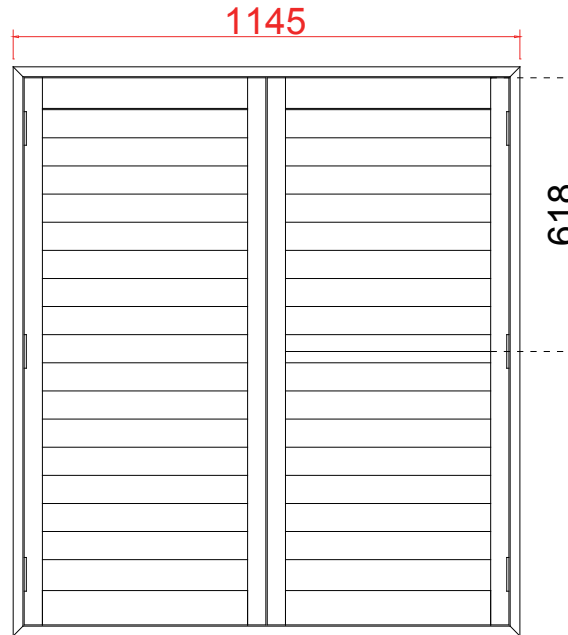

Order No(订单号): CGS Mrs Grover

Item(序号): 1

Room(房间号): Kitchen front

Louvre Size(叶片类型): 76mm

Double Insert L Frame 60mm

76mm

16

L T L T R

Louvre Quantity (叶片数量): 16/16/16

Louvre Size (叶片尺寸): 480.6mm, 465.1mm, 480.6mm

Rail Size (上下板尺寸): 532.1mm, 516.6mm, 532.1mm

Order No (订单号): CGS Mrs Grover

Item (序号): 2

Room (房间号): Kitchen Side

Louvre Size (叶片类型): 76.2mm

Double Insert L Frame 60mm

76mm

48

L

R

34

Double Insert L Frame 60mm

NOTES: