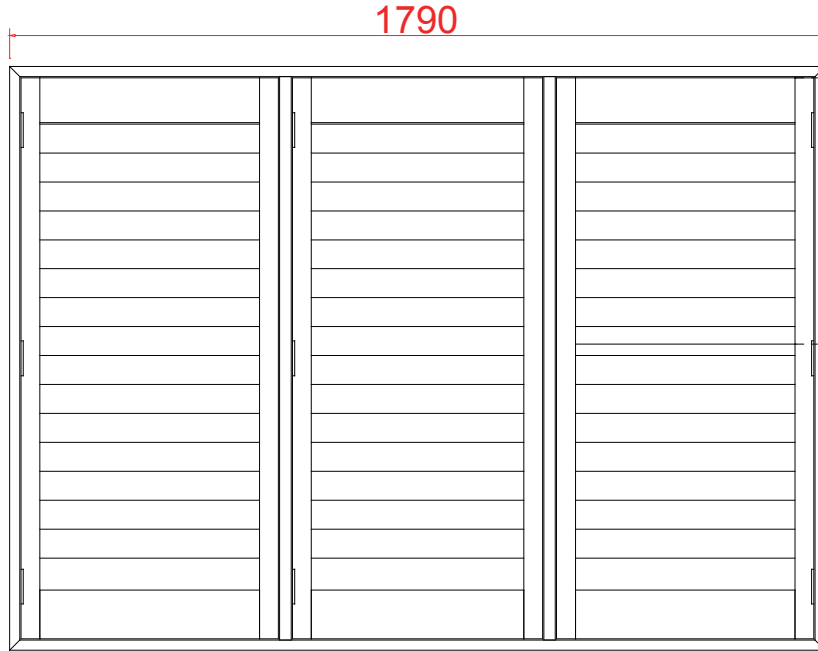

Order No(订单号): CGS Mrs Grover

Item(序号): 1

Room(房间号): Kitchen front

Louvre Size(叶片类型): 76mm

Double Insert L Frame 60mm

76mm

16

L T L T R

NOTES:

Shutter Color: 001 Super White

Hinges Color: White

Qty (数量): 1

Material (材质): Balmoral Pine Wood (松木)

Configuration (窗扇结构): LTLTR, IN, 4side, 41.3mm Plain Butt, Double Insert L Frame 60mm

Tilt rod type (拉杆类型): Easy tilt System

Louvre Quantity (叶片数量): 16/16/16

Louvre Size (叶片尺寸): 480.6mm, 465.1mm, 480.6mm

Rail Size (上下板尺寸): 532.1mm, 516.6mm, 532.1mm

Order No (订单号): CGS Mrs Grover

Item (序号): 2

Room (房间号): Kitchen Side

Louvre Size (叶片类型): 76.2mm