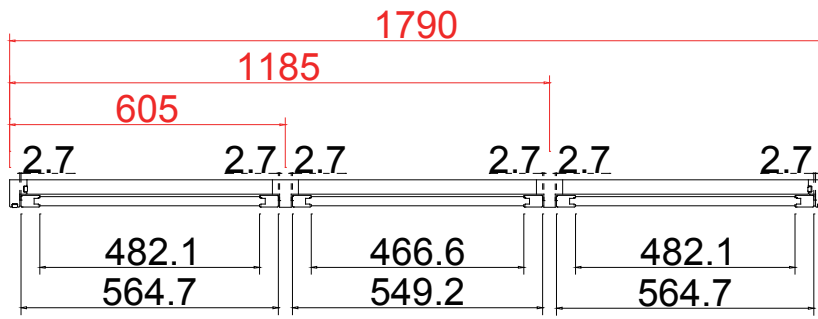

Configuration(窗扇结构): LTLTR, IN, 4side, 41.3mm Plain Butt, Double Insert L Frame 60mm

Tilt rod type(拉杆类型): Easy tilt System

Louvre Quantity(叶片数量): 12/12/12

Louvre Size(叶片尺寸): 470.6mm, 460.1mm, 470.6mm

Rail Size(上下板尺寸): 522.1mm, 511.6mm, 522.1mm

Order No(订单号): CGS Mrs Grover

Item(序号): 1

Room(房间号): Kitchen front

Louvre Size(叶片类型): 76mm

Double Insert L Frame 60mm

76mm

16

L T L T R

Louvre Quantity (叶片数量): 16/16/16

Louvre Size (叶片尺寸): 480.6mm, 465.1mm, 480.6mm

Rail Size (上下板尺寸): 532.1mm, 516.6mm, 532.1mm

Order No (订单号): CGS Mrs Grover

Item (序号): 2

Room (房间号): Kitchen Side

Louvre Size (叶片类型): 76.2mm

Double Insert L Frame 60mm

76mm

48

L

R

34

Double Insert L Frame 60mm

NOTES: