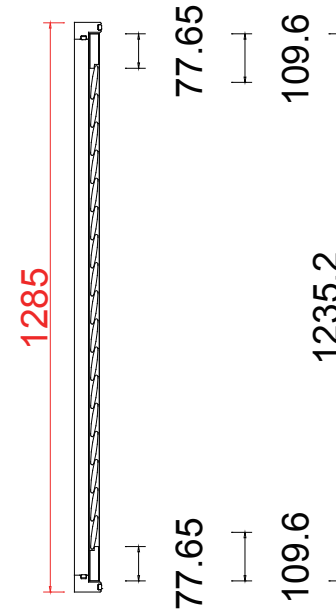

Configuration(窗扇结构): LTLTR, IN, 4side, 41.3mm Plain Butt, Double Insert L Frame 60mm

Tilt rod type(拉杆类型): Easy tilt System

Louvre Quantity(叶片数量): 12/12/12

Louvre Size(叶片尺寸): 470.6mm, 460.1mm, 470.6mm

Rail Size(上下板尺寸): 522.1mm, 511.6mm, 522.1mm

Louvre Quantity (叶片数量): 16/16/16

Louvre Size (叶片尺寸): 480.6mm, 465.1mm, 480.6mm

Rail Size (上下板尺寸): 532.1mm, 516.6mm, 532.1mm

Order No (订单号): CGS Mrs Grover

Item (序号): 2

Room (房间号): Kitchen Side

Louvre Size (叶片类型): 76.2mm

Double Insert L Frame 60mm

76mm

48

L

R

34

Double Insert L Frame 60mm

NOTES:

Tilt rod type(拉杆类型): Easy tilt System

Louvre Quantity(叶片数量): 16/16/16

Louvre Size(叶片尺寸): 465.6mm, 455.1mm, 465.6mm

Rail Size(上下板尺寸): 517.1mm, 506.6mm, 517.1mm

Order No(订单号): CGS Mrs Grover

Item(序号): 4

Room(房间号): Lounge front