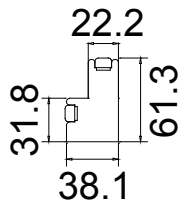

Louvre Quantity (叶片数量): 16/16/16

Louvre Size (叶片尺寸): 480.6mm, 465.1mm, 480.6mm

Rail Size (上下板尺寸): 532.1mm, 516.6mm, 532.1mm

Order No (订单号): CGS Mrs Grover

Item (序号): 2

Room (房间号): Kitchen Side

Louvre Size (叶片类型): 76.2mm

Tilt rod type(拉杆类型): Easy tilt System

Louvre Quantity(叶片数量): 16/16/16

Louvre Size(叶片尺寸): 465.6mm, 455.1mm, 465.6mm

Rail Size(上下板尺寸): 517.1mm, 506.6mm, 517.1mm

Order No(订单号): CGS Mrs Grover

Item(序号): 4

Room(房间号): Lounge front

Louvre Size(叶片类型): 76mm

Double Insert L Frame 60mm

76mm

Double Insert L Frame 60mm

NOTES: L R
 Shutter Color: 001 Super White
 Hinges Color: White
 Qty(数量): 1
 Material(材质): Balmoral Pine Wood (松木)
 Configuration(窗扇结构): L-DR, IN, 4side, Astrigal Stile 41.3mm, Double Insert L Frame 60mm
 Tilt rod type(拉杆类型): Easy tilt System
 Louvre Quantity(叶片数量): 24
 Louvre Size(叶片尺寸): 412mm
 Rail Size(上下板尺寸): 463.5mm

Order No(订单号): CGS Mrs Grover
 Item(序号): 5
 Room(房间号): Side Lou Rear
 Louvre Size(叶片类型): 76mm

Configuration(窗扇结构): L-DR, IN, 4side, Astrigal Stile 41.3mm, Double Insert L Frame 60mm

Tilt rod type(拉杆类型): Easy tilt System
 Louvre Quantity(叶片数量): 24
 Louvre Size(叶片尺寸): 412mm
 Rail Size(上下板尺寸): 463.5mm