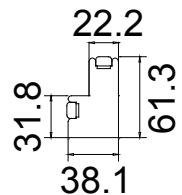

Double Insert L Frame 60mm

NOTES:

Shutter Color: 001 Super White

Hinges Color: White

Qty(数量): 1

Material(材质): Balmoral Pine Wood (松木)

Configuration(窗扇结构): LD-R, IN, 4side, Astrigal Stile 41.3mm, Double Insert L Frame 60mm

Tilt rod type(拉杆类型): Easy tilt System

Louvre Quantity(叶片数量): 18

Louvre Size(叶片尺寸): 464.5mm

Rail Size(上下板尺寸): 516.0mm

Order No(订单号): CGS Mrs Grover

Item(序号): 7

Room(房间号): Front

Louvre Size(叶片类型): 76mm