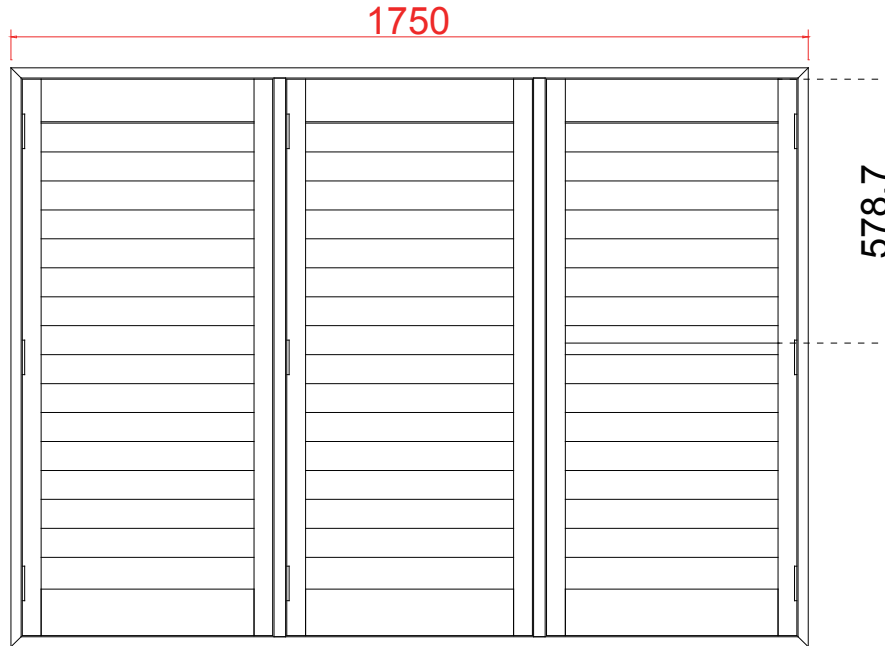

Louvre Quantity (叶片数量): 34

Louvre Size (叶片尺寸): 462mm

Rail Size (上下板尺寸): 513.5mm

Order No (订单号): CGS Mrs Grover

Item (序号): 3

Room (房间号): Lounge back

Louvre Size (叶片类型): 76mm

17

Tilt rod type(拉杆类型): Easy tilt System

Louvre Quantity(叶片数量): 16/16/16

Louvre Size(叶片尺寸): 465.6mm, 455.1mm, 465.6mm

Rail Size(上下板尺寸): 517.1mm, 506.6mm, 517.1mm

Order No(订单号): CGS Mrs Grover

Item(序号): 4

Room(房间号): Lounge front