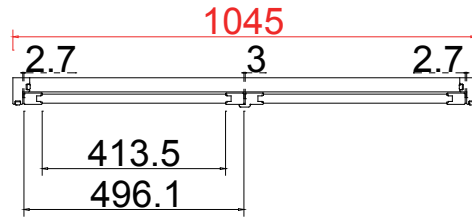

Tilt rod type(拉杆类型): Easy tilt System

Louvre Quantity(叶片数量): 16/16/16

Louvre Size(叶片尺寸): 465.6mm, 455.1mm, 465.6mm

Rail Size(上下板尺寸): 517.1mm, 506.6mm, 517.1mm

Order No(订单号): CGS Mrs Grover

Item(序号): 4

Room(房间号): Lounge front

Louvre Size(叶片类型): 76mm

Double Insert L Frame 60mm

76mm

Double Insert L Frame 60mm

NOTES: L R
 Shutter Color: 001 Super White
 Hinges Color: White
 Qty(数量): 1
 Material(材质): Balmoral Pine Wood (松木)
 Configuration(窗扇结构): L-DR, IN, 4side, Astrigal Stile 41.3mm, Double Insert L Frame 60mm
 Tilt rod type(拉杆类型): Easy tilt System
 Louvre Quantity(叶片数量): 24
 Louvre Size(叶片尺寸): 412mm
 Rail Size(上下板尺寸): 463.5mm

Order No(订单号): CGS Mrs Grover
 Item(序号): 5
 Room(房间号): Side Lou Rear
 Louvre Size(叶片类型): 76mm

Configuration(窗扇结构): L-DR, IN, 4side, Astrigal Stile 41.3mm, Double Insert L Frame 60mm

Tilt rod type(拉杆类型): Easy tilt System
 Louvre Quantity(叶片数量): 24
 Louvre Size(叶片尺寸): 412mm
 Rail Size(上下板尺寸): 463.5mm

Tilt rod type(拉杆类型): Easy tilt System

Louvre Quantity(叶片数量): 14

Louvre Size(叶片尺寸): 464.5mm

Rail Size(上下板尺寸): 516.0mm

Order No(订单号): CGS Mrs Grover

Item(序号): 6

Room(房间号): Side

Louvre Size(叶片类型): 76mm