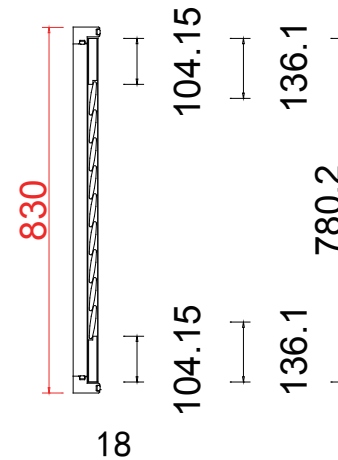

Order No(订单号): CGS Mrs Grover
 Item(序号): 5
 Room(房间号): Side Lou Rear
 Louvre Size(叶片类型): 76mm

Configuration(窗扇结构): L-DR, IN, 4side, Astrigal Stile 41.3mm, Double Insert L Frame 60mm

Tilt rod type(拉杆类型): Easy tilt System
 Louvre Quantity(叶片数量): 24
 Louvre Size(叶片尺寸): 412mm
 Rail Size(上下板尺寸): 463.5mm

Tilt rod type(拉杆类型): Easy tilt System

Louvre Quantity(叶片数量): 14

Louvre Size(叶片尺寸): 464.5mm

Rail Size(上下板尺寸): 516.0mm

Order No(订单号): CGS Mrs Grover

Item(序号): 6

Room(房间号): Side

Louvre Size(叶片类型): 76mm

Tilt rod type(拉杆类型): Easy tilt System

Louvre Quantity(叶片数量): 18

Louvre Size(叶片尺寸): 464.5mm

Rail Size(上下板尺寸): 516.0mm

Order No(订单号): CGS Mrs Grover

Item(序号): 7

Room(房间号): Front

Louvre Size(叶片类型): 76mm