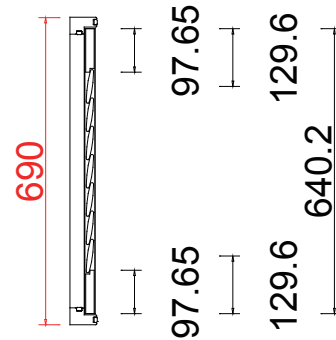

Tilt rod type(拉杆类型): Easy tilt System

Louvre Quantity(叶片数量): 16/16/16

Louvre Size(叶片尺寸): 465.6mm, 455.1mm, 465.6mm

Rail Size(上下板尺寸): 517.1mm, 506.6mm, 517.1mm

Order No(订单号): CGS Mrs Grover

Item(序号): 4

Room(房间号): Lounge front

Louvre Size(叶片类型): 76mm

Double Insert L Frame 60mm

76mm

Double Insert L Frame 60mm

NOTES: L R
 Shutter Color: 001 Super White
 Hinges Color: White
 Qty(数量): 1
 Material(材质): Balmoral Pine Wood (松木)
 Configuration(窗扇结构): L-DR, IN, 4side, Astrigal Stile 41.3mm, Double Insert L Frame 60mm
 Tilt rod type(拉杆类型): Easy tilt System
 Louvre Quantity(叶片数量): 24
 Louvre Size(叶片尺寸): 412mm
 Rail Size(上下板尺寸): 463.5mm

Order No(订单号): CGS Mrs Grover
 Item(序号): 5
 Room(房间号): Side Lou Rear
 Louvre Size(叶片类型): 76mm

Configuration(窗扇结构): L-DR, IN, 4side, Astrigal Stile 41.3mm, Double Insert L Frame 60mm

Tilt rod type(拉杆类型): Easy tilt System
 Louvre Quantity(叶片数量): 24
 Louvre Size(叶片尺寸): 412mm
 Rail Size(上下板尺寸): 463.5mm

Tilt rod type(拉杆类型): Easy tilt System

Louvre Quantity(叶片数量): 14

Louvre Size(叶片尺寸): 464.5mm

Rail Size(上下板尺寸): 516.0mm

Order No(订单号): CGS Mrs Grover

Item(序号): 6

Room(房间号): Side

Louvre Size(叶片类型): 76mm