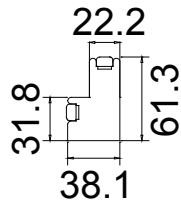

Configuration(窗扇结构): LTLTR, IN, 4side, 41.3mm Plain Butt, Double Insert L Frame 60mm

Tilt rod type(拉杆类型): Easy tilt System

Louvre Quantity(叶片数量): 12/12/12

Louvre Size(叶片尺寸): 470.6mm, 460.1mm, 470.6mm

Rail Size(上下板尺寸): 522.1mm, 511.6mm, 522.1mm

Order No(订单号): CGS Mrs Grover

Item(序号): 1

Room(房间号): Kitchen front

Louvre Size(叶片类型): 76mm

Double Insert L Frame 60mm

76mm

16

L T L T R

Louvre Quantity (叶片数量): 16/16/16

Louvre Size (叶片尺寸): 480.6mm, 465.1mm, 480.6mm

Rail Size (上下板尺寸): 532.1mm, 516.6mm, 532.1mm

Order No (订单号): CGS Mrs Grover

Item (序号): 2

Room (房间号): Kitchen Side

Louvre Size (叶片类型): 76.2mm

Double Insert L Frame 60mm

76mm

48

L

R

34

Double Insert L Frame 60mm

NOTES: