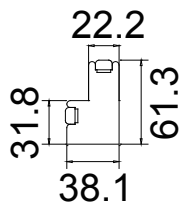

Configuration(窗扇结构): LTLTR, IN, 4side, 41.3mm Plain Butt, Double Insert L Frame 60mm

Tilt rod type(拉杆类型): Easy tilt System

Louvre Quantity(叶片数量): 12/12/12

Louvre Size(叶片尺寸): 470.6mm, 460.1mm, 470.6mm

Rail Size(上下板尺寸): 522.1mm, 511.6mm, 522.1mm

Order No(订单号): CGS Mrs Grover

Item(序号): 1

Room(房间号): Kitchen front

Louvre Size(叶片类型): 76mm

Double Insert L Frame 60mm

76mm

16

L T L T R

Louvre Quantity (叶片数量): 16/16/16

Louvre Size (叶片尺寸): 480.6mm, 465.1mm, 480.6mm

Rail Size (上下板尺寸): 532.1mm, 516.6mm, 532.1mm

Order No (订单号): CGS Mrs Grover

Item (序号): 2

Room (房间号): Kitchen Side

Louvre Size (叶片类型): 76.2mm

Double Insert L Frame 60mm

76mm

48

L

R

34

Double Insert L Frame 60mm

NOTES: