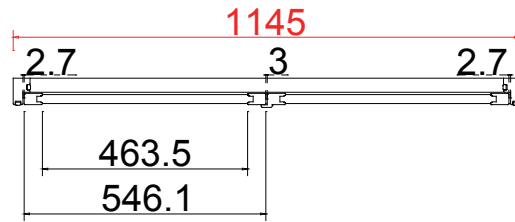

Configuration(窗扇结构): LTLTR, IN, 4side, 41.3mm Plain Butt, Double Insert L Frame 60mm

Tilt rod type(拉杆类型): Easy tilt System

Louvre Quantity(叶片数量): 12/12/12

Louvre Size(叶片尺寸): 470.6mm, 460.1mm, 470.6mm

Rail Size(上下板尺寸): 522.1mm, 511.6mm, 522.1mm

Louvre Quantity (叶片数量): 16/16/16

Louvre Size (叶片尺寸): 480.6mm, 465.1mm, 480.6mm

Rail Size (上下板尺寸): 532.1mm, 516.6mm, 532.1mm

Order No (订单号): CGS Mrs Grover

Item (序号): 2

Room (房间号): Kitchen Side

Louvre Size (叶片类型): 76.2mm

Double Insert L Frame 60mm

76mm

48

L

R

34

Double Insert L Frame 60mm

NOTES:

Tilt rod type(拉杆类型): Easy tilt System

Louvre Quantity(叶片数量): 16/16/16

Louvre Size(叶片尺寸): 465.6mm, 455.1mm, 465.6mm

Rail Size(上下板尺寸): 517.1mm, 506.6mm, 517.1mm

Order No(订单号): CGS Mrs Grover

Item(序号): 4

Room(房间号): Lounge front