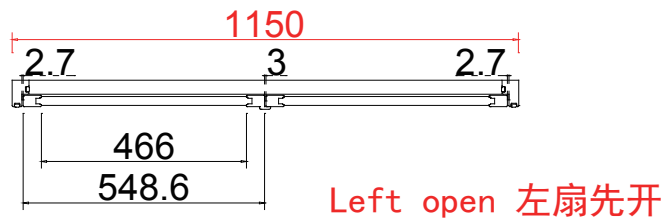

Tilt rod type(拉杆类型): Easy tilt System

Louvre Quantity(叶片数量): 14

Louvre Size(叶片尺寸): 464.5mm

Rail Size(上下板尺寸): 516.0mm

Order No(订单号): CGS Mrs Grover

Item(序号): 6

Room(房间号): Side

Louvre Size(叶片类型): 76mm

Tilt rod type(拉杆类型): Easy tilt System

Louvre Quantity(叶片数量): 18

Louvre Size(叶片尺寸): 464.5mm

Rail Size(上下板尺寸): 516.0mm

Order No(订单号): CGS Mrs Grover

Item(序号): 7

Room(房间号): Front

Louvre Size(叶片类型): 76mm