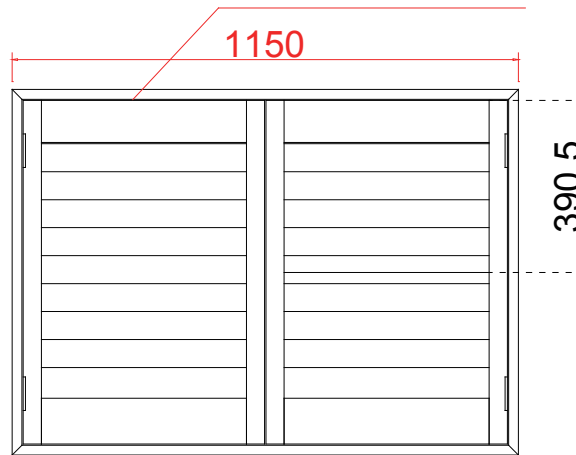

Tilt rod type(拉杆类型): Easy tilt System

Louvre Quantity(叶片数量): 16/16/16

Louvre Size(叶片尺寸): 465.6mm, 455.1mm, 465.6mm

Rail Size(上下板尺寸): 517.1mm, 506.6mm, 517.1mm

Order No(订单号): CGS Mrs Grover

Item(序号): 4

Room(房间号): Lounge front

Order No(订单号): CGS Mrs Grover
 Item(序号): 5
 Room(房间号): Side Lou Rear
 Louvre Size(叶片类型): 76mm

Configuration(窗扇结构): L-DR, IN, 4side, Astrigal Stile 41.3mm, Double Insert L Frame 60mm

Tilt rod type(拉杆类型): Easy tilt System
 Louvre Quantity(叶片数量): 24
 Louvre Size(叶片尺寸): 412mm
 Rail Size(上下板尺寸): 463.5mm

Tilt rod type(拉杆类型): Easy tilt System

Louvre Quantity(叶片数量): 14

Louvre Size(叶片尺寸): 464.5mm

Rail Size(上下板尺寸): 516.0mm

Order No(订单号): CGS Mrs Grover

Item(序号): 6

Room(房间号): Side

Louvre Size(叶片类型): 76mm

Tilt rod type(拉杆类型): Easy tilt System

Louvre Quantity(叶片数量): 18

Louvre Size(叶片尺寸): 464.5mm

Rail Size(上下板尺寸): 516.0mm

Order No(订单号): CGS Mrs Grover

Item(序号): 7

Room(房间号): Front

Louvre Size(叶片类型): 76mm