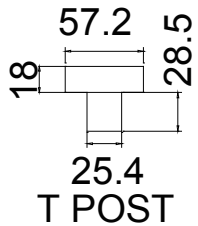

Louvre Quantity (叶片数量): 16/16/16

Louvre Size (叶片尺寸): 480.6mm, 465.1mm, 480.6mm

Rail Size (上下板尺寸): 532.1mm, 516.6mm, 532.1mm

Order No (订单号): CGS Mrs Grover

Item (序号): 2

Room (房间号): Kitchen Side

Louvre Size (叶片类型): 76.2mm

Double Insert L Frame 60mm

76mm

48

L

R

34

Double Insert L Frame 60mm

NOTES: