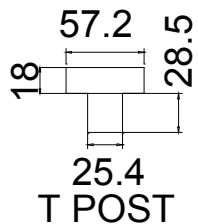

Tilt rod type(拉杆类型): Easy tilt System

Louvre Quantity(叶片数量): 16/16/16

Louvre Size(叶片尺寸): 465.6mm, 455.1mm, 465.6mm

Rail Size(上下板尺寸): 517.1mm, 506.6mm, 517.1mm

Order No(订单号): CGS Mrs Grover

Item(序号): 4

Room(房间号): Lounge front

Louvre Size(叶片类型): 76mm

Double Insert L Frame 60mm

76mm

Double Insert L Frame 60mm

NOTES: L R
 Shutter Color: 001 Super White
 Hinges Color: White
 Qty(数量): 1
 Material(材质): Balmoral Pine Wood (松木)
 Configuration(窗扇结构): L-DR, IN, 4side, Astrigal Stile 41.3mm, Double Insert L Frame 60mm
 Tilt rod type(拉杆类型): Easy tilt System
 Louvre Quantity(叶片数量): 24
 Louvre Size(叶片尺寸): 412mm
 Rail Size(上下板尺寸): 463.5mm

Order No(订单号): CGS Mrs Grover
 Item(序号): 5
 Room(房间号): Side Lou Rear
 Louvre Size(叶片类型): 76mm

Configuration(窗扇结构): L-DR, IN, 4side, Astrigal Stile 41.3mm, Double Insert L Frame 60mm

Tilt rod type(拉杆类型): Easy tilt System
 Louvre Quantity(叶片数量): 24
 Louvre Size(叶片尺寸): 412mm
 Rail Size(上下板尺寸): 463.5mm

Tilt rod type(拉杆类型): Easy tilt System

Louvre Quantity(叶片数量): 14

Louvre Size(叶片尺寸): 464.5mm

Rail Size(上下板尺寸): 516.0mm

Order No(订单号): CGS Mrs Grover

Item(序号): 6

Room(房间号): Side

Louvre Size(叶片类型): 76mm