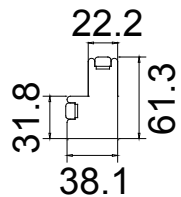

Louvre Quantity (叶片数量): 16/16/16

Louvre Size (叶片尺寸): 480.6mm, 465.1mm, 480.6mm

Rail Size (上下板尺寸): 532.1mm, 516.6mm, 532.1mm

Order No (订单号): CGS Mrs Grover

Item (序号): 2

Room (房间号): Kitchen Side

Louvre Size (叶片类型): 76.2mm

Tilt rod type(拉杆类型): Easy tilt System

Louvre Quantity(叶片数量): 16/16/16

Louvre Size(叶片尺寸): 465.6mm, 455.1mm, 465.6mm

Rail Size(上下板尺寸): 517.1mm, 506.6mm, 517.1mm

Order No(订单号): CGS Mrs Grover

Item(序号): 4

Room(房间号): Lounge front

Louvre Size(叶片类型): 76mm

Double Insert L Frame 60mm

76mm

Double Insert L Frame 60mm

NOTES: L R
 Shutter Color: 001 Super White
 Hinges Color: White
 Qty(数量): 1
 Material(材质): Balmoral Pine Wood (松木)
 Configuration(窗扇结构): L-DR, IN, 4side, Astrigal Stile 41.3mm, Double Insert L Frame 60mm
 Tilt rod type(拉杆类型): Easy tilt System
 Louvre Quantity(叶片数量): 24
 Louvre Size(叶片尺寸): 412mm
 Rail Size(上下板尺寸): 463.5mm

Order No(订单号): CGS Mrs Grover
 Item(序号): 5
 Room(房间号): Side Lou Rear
 Louvre Size(叶片类型): 76mm

Configuration(窗扇结构): L-DR, IN, 4side, Astrigal Stile 41.3mm, Double Insert L Frame 60mm

Tilt rod type(拉杆类型): Easy tilt System
 Louvre Quantity(叶片数量): 24
 Louvre Size(叶片尺寸): 412mm
 Rail Size(上下板尺寸): 463.5mm