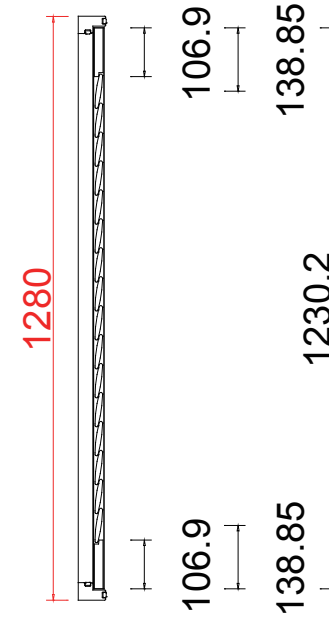

Configuration(窗扇结构): LTLTR, IN, 4side, 41.3mm Plain Butt, Double Insert L Frame 60mm

Tilt rod type(拉杆类型): Easy tilt System

Louvre Quantity(叶片数量): 12/12/12

Louvre Size(叶片尺寸): 470.6mm, 460.1mm, 470.6mm

Rail Size(上下板尺寸): 522.1mm, 511.6mm, 522.1mm

Order No(订单号): CGS Mrs Grover

Item(序号): 1

Room(房间号): Kitchen front

Louvre Size(叶片类型): 76mm

Double Insert L Frame 60mm

76mm

16

L T L T R

Louvre Quantity (叶片数量): 16/16/16

Louvre Size (叶片尺寸): 480.6mm, 465.1mm, 480.6mm

Rail Size (上下板尺寸): 532.1mm, 516.6mm, 532.1mm

Order No (订单号): CGS Mrs Grover

Item (序号): 2

Room (房间号): Kitchen Side

Louvre Size (叶片类型): 76.2mm

Double Insert L Frame 60mm

76mm

48

L

R

34

Double Insert L Frame 60mm

NOTES: