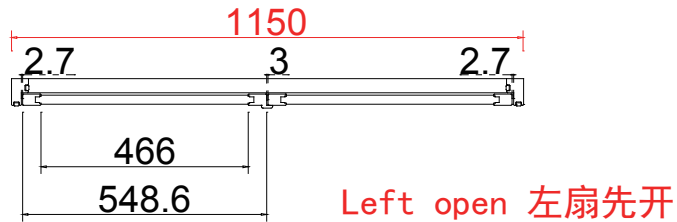

Tilt rod type(拉杆类型): Easy tilt System

Louvre Quantity(叶片数量): 16/16/16

Louvre Size(叶片尺寸): 465.6mm, 455.1mm, 465.6mm

Rail Size(上下板尺寸): 517.1mm, 506.6mm, 517.1mm

Order No(订单号): CGS Mrs Grover

Item(序号): 4

Room(房间号): Lounge front

Louvre Size(叶片类型): 76mm

Double Insert L Frame 60mm

76mm

Double Insert L Frame 60mm

NOTES: L R
 Shutter Color: 001 Super White
 Hinges Color: White
 Qty(数量): 1
 Material(材质): Balmoral Pine Wood (松木)
 Configuration(窗扇结构): L-DR, IN, 4side, Astrigal Stile 41.3mm, Double Insert L Frame 60mm
 Tilt rod type(拉杆类型): Easy tilt System
 Louvre Quantity(叶片数量): 24
 Louvre Size(叶片尺寸): 412mm
 Rail Size(上下板尺寸): 463.5mm

Order No(订单号): CGS Mrs Grover
 Item(序号): 5
 Room(房间号): Side Lou Rear
 Louvre Size(叶片类型): 76mm

Configuration(窗扇结构): L-DR, IN, 4side, Astrigal Stile 41.3mm, Double Insert L Frame 60mm

Tilt rod type(拉杆类型): Easy tilt System
 Louvre Quantity(叶片数量): 24
 Louvre Size(叶片尺寸): 412mm
 Rail Size(上下板尺寸): 463.5mm

Tilt rod type(拉杆类型): Easy tilt System

Louvre Quantity(叶片数量): 14

Louvre Size(叶片尺寸): 464.5mm

Rail Size(上下板尺寸): 516.0mm

Order No(订单号): CGS Mrs Grover

Item(序号): 6

Room(房间号): Side

Louvre Size(叶片类型): 76mm