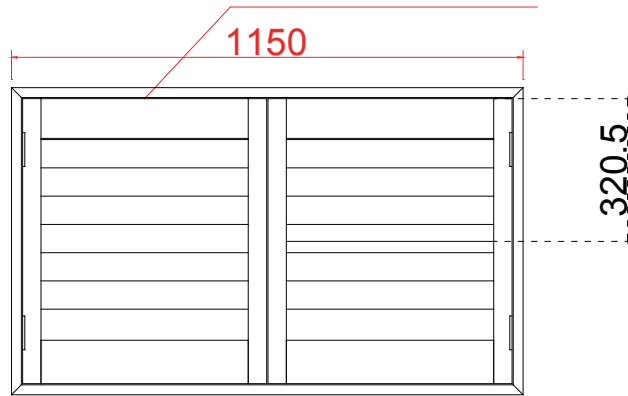

Tilt rod type(拉杆类型): Easy tilt System

Louvre Quantity(叶片数量): 16/16/16

Louvre Size(叶片尺寸): 465.6mm, 455.1mm, 465.6mm

Rail Size(上下板尺寸): 517.1mm, 506.6mm, 517.1mm

Order No(订单号): CGS Mrs Grover

Item(序号): 4

Room(房间号): Lounge front

Louvre Size(叶片类型): 76mm

Double Insert L Frame 60mm

76mm

Double Insert L Frame 60mm

NOTES: L R
 Shutter Color: 001 Super White
 Hinges Color: White
 Qty(数量): 1
 Material(材质): Balmoral Pine Wood (松木)
 Configuration(窗扇结构): L-DR, IN, 4side, Astrigal Stile 41.3mm, Double Insert L Frame 60mm
 Tilt rod type(拉杆类型): Easy tilt System
 Louvre Quantity(叶片数量): 24
 Louvre Size(叶片尺寸): 412mm
 Rail Size(上下板尺寸): 463.5mm

Order No(订单号): CGS Mrs Grover
 Item(序号): 5
 Room(房间号): Side Lou Rear
 Louvre Size(叶片类型): 76mm

Configuration(窗扇结构): L-DR, IN, 4side, Astrigal Stile 41.3mm, Double Insert L Frame 60mm

Tilt rod type(拉杆类型): Easy tilt System
 Louvre Quantity(叶片数量): 24
 Louvre Size(叶片尺寸): 412mm
 Rail Size(上下板尺寸): 463.5mm

Tilt rod type(拉杆类型): Easy tilt System

Louvre Quantity(叶片数量): 14

Louvre Size(叶片尺寸): 464.5mm

Rail Size(上下板尺寸): 516.0mm

Order No(订单号): CGS Mrs Grover

Item(序号): 6

Room(房间号): Side

Louvre Size(叶片类型): 76mm