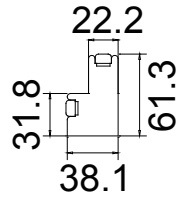

Double Insert L Frame 60mm

NOTES:

Shutter Color: 001 Super White

Hinges Color: White

Qty(数量): 1

Material(材质): Balmoral Pine Wood (松木)

Configuration(窗扇结构): LD-R, IN, 4side, Astrigal Stile 41.3mm, Double Insert L Frame 60mm

Tilt rod type(拉杆类型): Easy tilt System

Louvre Quantity(叶片数量): 14

Louvre Size(叶片尺寸): 464.5mm

Rail Size(上下板尺寸): 516.0mm

Order No(订单号): CGS Mrs Grover

Item(序号): 6

Room(房间号): Side

Louvre Size(叶片类型): 76mm