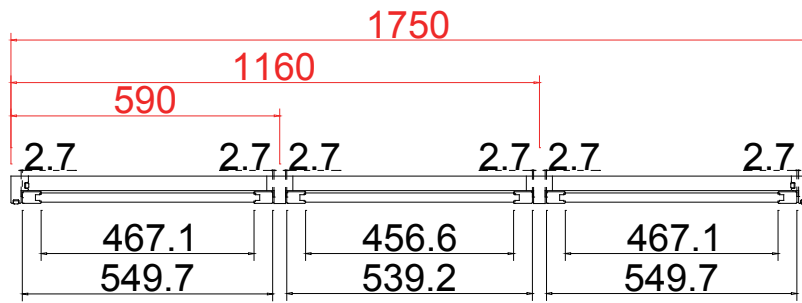

Louvre Quantity (叶片数量): 34

Louvre Size (叶片尺寸): 462mm

Rail Size (上下板尺寸): 513.5mm

Order No (订单号): CGS Mrs Grover

Item (序号): 3

Room (房间号): Lounge back

Louvre Size (叶片类型): 76mm

17

Tilt rod type(拉杆类型): Easy tilt System

Louvre Quantity(叶片数量): 16/16/16

Louvre Size(叶片尺寸): 465.6mm, 455.1mm, 465.6mm

Rail Size(上下板尺寸): 517.1mm, 506.6mm, 517.1mm

Order No(订单号): CGS Mrs Grover

Item(序号): 4

Room(房间号): Lounge front

Order No(订单号): CGS Mrs Grover
 Item(序号): 5
 Room(房间号): Side Lou Rear
 Louvre Size(叶片类型): 76mm

Configuration(窗扇结构): L-DR, IN, 4side, Astrigal Stile 41.3mm, Double Insert L Frame 60mm

Tilt rod type(拉杆类型): Easy tilt System
 Louvre Quantity(叶片数量): 24
 Louvre Size(叶片尺寸): 412mm
 Rail Size(上下板尺寸): 463.5mm

Tilt rod type(拉杆类型): Easy tilt System

Louvre Quantity(叶片数量): 18

Louvre Size(叶片尺寸): 464.5mm

Rail Size(上下板尺寸): 516.0mm

Order No(订单号): CGS Mrs Grover

Item(序号): 7

Room(房间号): Front

Louvre Size(叶片类型): 76mm