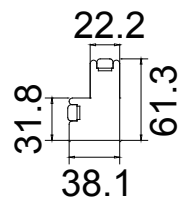

Configuration(窗扇结构): LTLTR, IN, 4side, 41.3mm Plain Butt, Double Insert L Frame 60mm

Tilt rod type(拉杆类型): Easy tilt System

Louvre Quantity(叶片数量): 12/12/12

Louvre Size(叶片尺寸): 470.6mm, 460.1mm, 470.6mm

Rail Size(上下板尺寸): 522.1mm, 511.6mm, 522.1mm

Louvre Quantity (叶片数量): 16/16/16

Louvre Size (叶片尺寸): 480.6mm, 465.1mm, 480.6mm

Rail Size (上下板尺寸): 532.1mm, 516.6mm, 532.1mm

Order No (订单号): CGS Mrs Grover

Item (序号): 2

Room (房间号): Kitchen Side

Louvre Size (叶片类型): 76.2mm

Double Insert L Frame 60mm

76mm

48

L

R

34

Double Insert L Frame 60mm

NOTES:

Louvre Quantity (叶片数量): 34

Louvre Size (叶片尺寸): 462mm

Rail Size (上下板尺寸): 513.5mm

Order No (订单号): CGS Mrs Grover

Item (序号): 3

Room (房间号): Lounge back

Louvre Size (叶片类型): 76mm

17