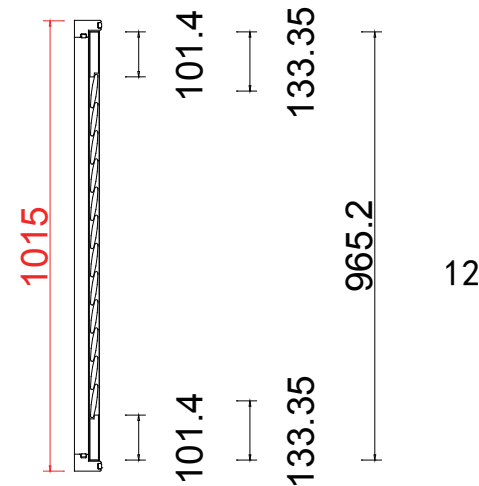

Tilt rod type(拉杆类型): Easy tilt System

Louvre Quantity(叶片数量): 16/16/16

Louvre Size(叶片尺寸): 465.6mm, 455.1mm, 465.6mm

Rail Size(上下板尺寸): 517.1mm, 506.6mm, 517.1mm

Order No(订单号): CGS Mrs Grover

Item(序号): 4

Room(房间号): Lounge front

Louvre Size(叶片类型): 76mm

Double Insert L Frame 60mm

76mm

Double Insert L Frame 60mm

NOTES: L R
 Shutter Color: 001 Super White
 Hinges Color: White
 Qty(数量): 1
 Material(材质): Balmoral Pine Wood (松木)
 Configuration(窗扇结构): L-DR, IN, 4side, Astrigal Stile 41.3mm, Double Insert L Frame 60mm
 Tilt rod type(拉杆类型): Easy tilt System
 Louvre Quantity(叶片数量): 24
 Louvre Size(叶片尺寸): 412mm
 Rail Size(上下板尺寸): 463.5mm

Order No(订单号): CGS Mrs Grover
 Item(序号): 5
 Room(房间号): Side Lou Rear
 Louvre Size(叶片类型): 76mm

Configuration(窗扇结构): L-DR, IN, 4side, Astrigal Stile 41.3mm, Double Insert L Frame 60mm

Tilt rod type(拉杆类型): Easy tilt System
 Louvre Quantity(叶片数量): 24
 Louvre Size(叶片尺寸): 412mm
 Rail Size(上下板尺寸): 463.5mm

Tilt rod type(拉杆类型): Easy tilt System

Louvre Quantity(叶片数量): 14

Louvre Size(叶片尺寸): 464.5mm

Rail Size(上下板尺寸): 516.0mm

Order No(订单号): CGS Mrs Grover

Item(序号): 6

Room(房间号): Side

Louvre Size(叶片类型): 76mm