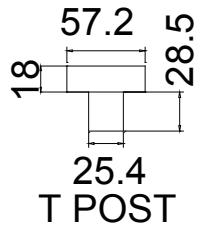

Configuration(窗扇结构): LTLTR, IN, 4side, 41.3mm Plain Butt, Double Insert L Frame 60mm

Tilt rod type(拉杆类型): Easy tilt System

Louvre Quantity(叶片数量): 12/12/12

Louvre Size(叶片尺寸): 470.6mm, 460.1mm, 470.6mm

Rail Size(上下板尺寸): 522.1mm, 511.6mm, 522.1mm

Order No(订单号): CGS Mrs Grover

Item(序号): 1

Room(房间号): Kitchen front

Louvre Size(叶片类型): 76mm

Double Insert L Frame 60mm

76mm

16

L T L T R

Louvre Quantity (叶片数量): 16/16/16

Louvre Size (叶片尺寸): 480.6mm, 465.1mm, 480.6mm

Rail Size (上下板尺寸): 532.1mm, 516.6mm, 532.1mm

Order No (订单号): CGS Mrs Grover

Item (序号): 2

Room (房间号): Kitchen Side

Louvre Size (叶片类型): 76.2mm

Double Insert L Frame 60mm

76mm

48

L

R

34

Double Insert L Frame 60mm

NOTES: