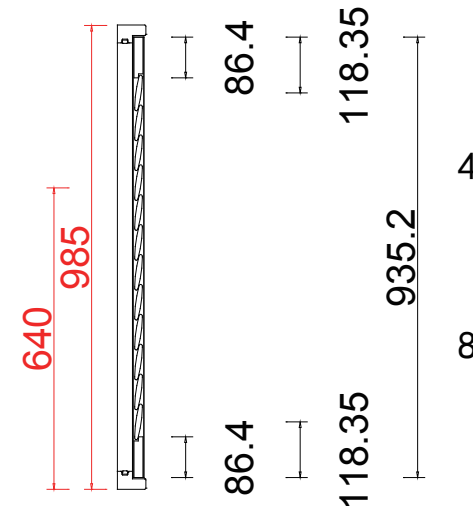

L T L R

NOTES:

Shutter Color: 001 Super White

Hinges Color: White

Qty(数量): 1

Material(材质): Balmoral Pine Wood (松木)

Configuration(窗扇结构): LTL-DR, IN, 4side,

Tilt rod type(拉杆类型): Easy tilt System

Louvre Quantity(叶片数量): 11/22

Louvre Size(叶片尺寸): 500.6mm, 519.3mm

Rail Size(上下板尺寸): 552.1mm, 570.8mm

Order No(订单号): SUS 02 Ankers

Item(序号): 1

Room(房间号): Bedroom Side

Louvre Size(叶片类型): 76mm

Astrigal Stile 41.3mm, Deep Plain L Frame 60mm

Deep Plain L Frame 60mm

L R
NOTES:
 Shutter Color: 001 Super White
 Hinges Color: White
 Qty(数量): 1
 Material(材质): Balmoral Pine Wood (松木)
 Configuration(窗扇结构): L-DR, IN, 4side, Astrigal Stile 41.3mm, Deep Plain L Frame 60mm
 Tilt rod type(拉杆类型): Easy tilt System
 Louvre Quantity(叶片数量): 24
 Louvre Size(叶片尺寸): 521.0mm
 Rail Size(上下板尺寸): 572.5mm

Order No(订单号): SUS 02 Ankers
 Item(序号): 2
 Room(房间号): Bedroom Front
 Louvre Size(叶片类型): 76mm

Configuration(窗扇结构): L-DR, IN, 4side, Astrigal Stile 41.3mm, Deep Plain L Frame 60mm