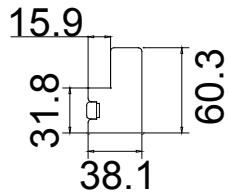

Louvre Quantity(叶片数量): 11/22

Louvre Size(叶片尺寸): 500.6mm, 519.3mm

Rail Size(上下板尺寸): 552.1mm, 570.8mm

Order No(订单号): SUS 02 Ankers

Item(序号): 1

Room(房间号): Bedroom Side

Louvre Size(叶片类型): 76mm

Astrigal Stile 41.3mm, Deep Plain L Frame 60mm

Deep Plain L Frame 60mm

L R
NOTES:
 Shutter Color: 001 Super White
 Hinges Color: White
 Qty(数量): 1
 Material(材质): Balmoral Pine Wood (松木)
 Configuration(窗扇结构): L-DR, IN, 4side, Astrigal Stile 41.3mm, Deep Plain L Frame 60mm
 Tilt rod type(拉杆类型): Easy tilt System
 Louvre Quantity(叶片数量): 24
 Louvre Size(叶片尺寸): 521.0mm
 Rail Size(上下板尺寸): 572.5mm

Order No(订单号): SUS 02 Ankers
 Item(序号): 2
 Room(房间号): Bedroom Front
 Louvre Size(叶片类型): 76mm

Configuration(窗扇结构): L-DR, IN, 4side, Astrigal Stile 41.3mm, Deep Plain L Frame 60mm