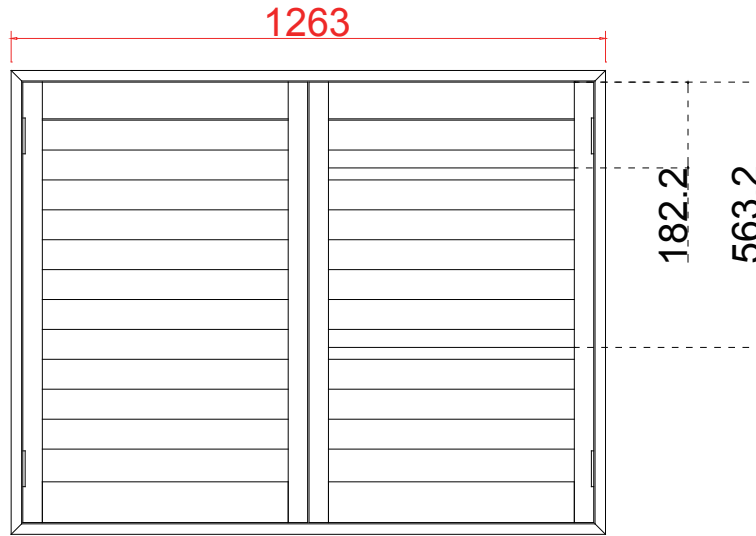

L T L R

NOTES:

Shutter Color: 001 Super White

Hinges Color: White

Qty(数量): 1

Material(材质): Balmoral Pine Wood (松木)

Configuration(窗扇结构): LTL-DR, IN, 4side,

Tilt rod type(拉杆类型): Easy tilt System

Louvre Quantity(叶片数量): 11/22

Louvre Size(叶片尺寸): 500.6mm, 519.3mm

Rail Size(上下板尺寸): 552.1mm, 570.8mm

Order No(订单号): SUS 02 Ankers

Item(序号): 1

Room(房间号): Bedroom Side

Louvre Size(叶片类型): 76mm

Astrigal Stile 41.3mm, Deep Plain L Frame 60mm

Deep Plain L Frame 60mm

L R
NOTES:
 Shutter Color: 001 Super White
 Hinges Color: White
 Qty(数量): 1
 Material(材质): Balmoral Pine Wood (松木)
 Configuration(窗扇结构): L-DR, IN, 4side, Astrigal Stile 41.3mm, Deep Plain L Frame 60mm
 Tilt rod type(拉杆类型): Easy tilt System
 Louvre Quantity(叶片数量): 24
 Louvre Size(叶片尺寸): 521.0mm
 Rail Size(上下板尺寸): 572.5mm

Order No(订单号): SUS 02 Ankers
 Item(序号): 2
 Room(房间号): Bedroom Front
 Louvre Size(叶片类型): 76mm

Configuration(窗扇结构): L-DR, IN, 4side, Astrigal Stile 41.3mm, Deep Plain L Frame 60mm