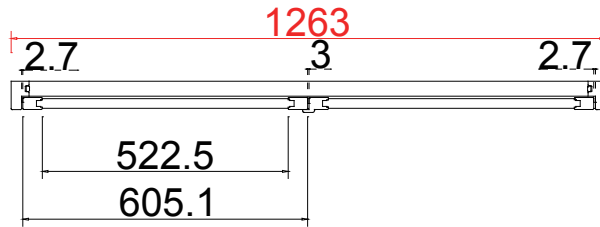

Louvre Quantity(叶片数量): 11/22

Louvre Size(叶片尺寸): 500.6mm, 519.3mm

Rail Size(上下板尺寸): 552.1mm, 570.8mm

Order No(订单号): SUS 02 Ankers

Item(序号): 1

Room(房间号): Bedroom Side

Louvre Size(叶片类型): 76mm

Astrigal Stile 41.3mm, Deep Plain L Frame 60mm

Deep Plain L Frame 60mm

L R
NOTES:
 Shutter Color: 001 Super White
 Hinges Color: White
 Qty(数量): 1
 Material(材质): Balmoral Pine Wood (松木)
 Configuration(窗扇结构): L-DR, IN, 4side, Astrigal Stile 41.3mm, Deep Plain L Frame 60mm
 Tilt rod type(拉杆类型): Easy tilt System
 Louvre Quantity(叶片数量): 24
 Louvre Size(叶片尺寸): 521.0mm
 Rail Size(上下板尺寸): 572.5mm

Order No(订单号): SUS 02 Ankers
 Item(序号): 2
 Room(房间号): Bedroom Front
 Louvre Size(叶片类型): 76mm

Configuration(窗扇结构): L-DR, IN, 4side, Astrigal Stile 41.3mm, Deep Plain L Frame 60mm