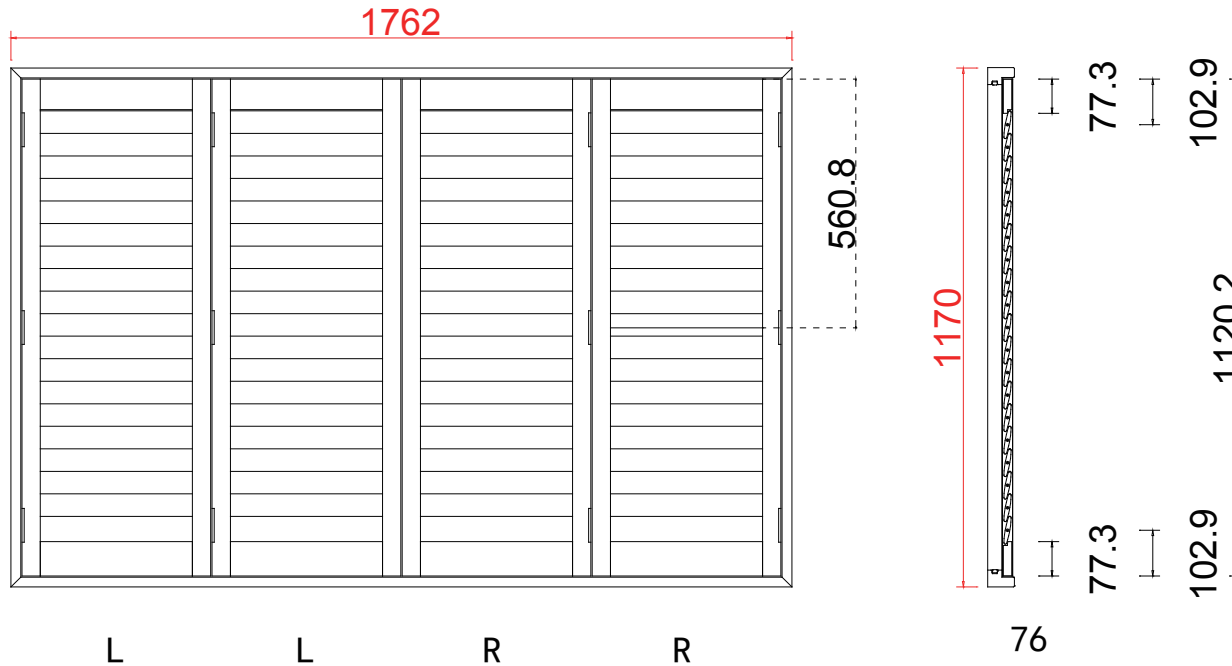

Tilt rod type (拉杆类型): Easy tilt System

Louvre Quantity (叶片数量): 76

Louvre Size (叶片尺寸): 342.5mm

Rail Size (上下板尺寸): 394.0mm

Order No (订单号): MAR Mb10279

Item (序号): 1

Room (房间号): 1

Louvre Size (叶片类型): 63mm

叶片342.5mm多给2片

19

Deep Plain L Frame 60mm

NOTES:

Shutter Color: 208 Chestnut

Hinges Color: Brass (古铜色)

Qty (数量): 1

Material (材质): Buckingham Basswood (椴木)

Configuration (窗扇结构): L-DL-DR-DR, IN, 4side, Astrigal Stile 41.3mm, Deep Plain L Frame 60mm

Tilt rod type (拉杆类型): Easy tilt System

Louvre Quantity (叶片数量): 76

Louvre Size (叶片尺寸): 341.7mm

Rail Size (上下板尺寸): 393.2mm

Order No (订单号): MAR Mb10279

Item (序号): 2

Room (房间号): 2

Louvre Size (叶片类型): 63mm