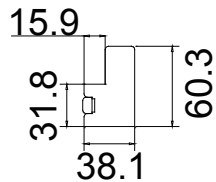

Deep Plain L Frame 60mm

NOTES:

Shutter Color: 208 Chestnut

Hinges Color: Brass (古铜色)

Qty (数量): 1

Material (材质): Buckingham Basswood (椴木)

Configuration (窗扇结构): L-DL-DR-DR, IN, 4side, Astrigal Stile 41.3mm, Deep Plain L Frame 60mm

Tilt rod type (拉杆类型): Easy tilt System

Louvre Quantity (叶片数量): 76

Louvre Size (叶片尺寸): 341.7mm

Rail Size (上下板尺寸): 393.2mm

Order No (订单号): MAR Mb10279

Item (序号): 2

Room (房间号): 2

Louvre Size (叶片类型): 63mm