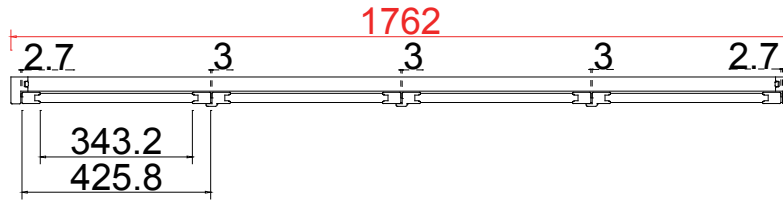

Tilt rod type (拉杆类型): Easy tilt System

Louvre Quantity (叶片数量): 76

Louvre Size (叶片尺寸): 342.5mm

Rail Size (上下板尺寸): 394.0mm

Order No (订单号): MAR Mb10279

Item (序号): 1

Room (房间号): 1

Louvre Size (叶片类型): 63mm

叶片342.5mm多给2片

19

Deep Plain L Frame 60mm

NOTES:

Shutter Color: 208 Chestnut

Hinges Color: Brass (古铜色)

Qty (数量): 1

Material (材质): Buckingham Basswood (椴木)

Configuration (窗扇结构): L-DL-DR-DR, IN, 4side, Astrigal Stile 41.3mm, Deep Plain L Frame 60mm

Tilt rod type (拉杆类型): Easy tilt System

Louvre Quantity (叶片数量): 76

Louvre Size (叶片尺寸): 341.7mm

Rail Size (上下板尺寸): 393.2mm

Order No (订单号): MAR Mb10279

Item (序号): 2

Room (房间号): 2

Louvre Size (叶片类型): 63mm