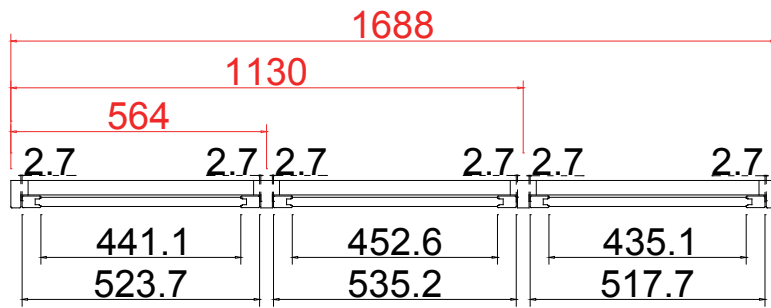

Louvre Size (叶片尺寸): 445.6mm, 455.1mm, 442.6mm

Rail Size (上下板尺寸): 497.1mm, 506.6mm, 494.1mm

Order No (订单号): CEN 230855

Item (序号): 1

Room (房间号): Playroom

Louvre Size (叶片类型): 89mm

NOTES:

Shutter Color: 001 Super White

Hinges Color: White

Qty (数量): 1

Material (材质): Balmoral Pine Wood (松木)

Configuration (窗扇结构): RTL, IN, 4side, Butt

Tilt rod type (拉杆类型): Easy tilt System

Louvre Quantity (叶片数量): 13/13

Order No (订单号): CEN 230855

Item (序号): 2

Room (房间号): Top Floor (Shape)

Louvre Size (叶片类型): 89mm

Stile 41.3mm, Deep Plain L Frame 60mm

Medium L Frame PVC(+10)

Top Bottom Left Right

上下左右加宽10mm

L T R T R

Louvre Quantity(叶片数量): 14/14/14

Louvre Size(叶片尺寸): 439.1mm, 450.6mm, 433.1mm

Rail Size(上下板尺寸): 467.1mm, 478.6mm, 461.1mm

Order No(订单号): CEN 230855

Item(序号): 3

Room(房间号): Bathroom

Louvre Size(叶片类型): 89mm