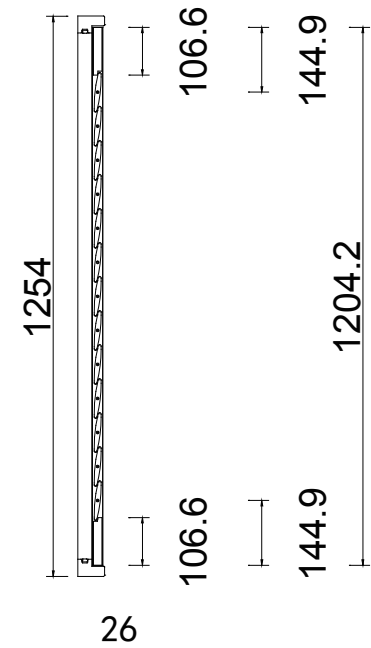

Batten: 20*12*1274 2 Pcs
 30*4*1274 2 Pcs
 25*4*1600 2 Pcs
 Material (材质): Highgrove PVC
 Super White 001

Deep Plain L Frame 60mm(+10)

Top Bottom Left Right

上下左右加宽10mm

L T R T R

NOTES:

Shutter Color: 001 Super White

Louvre Size (叶片尺寸): 445.6mm, 455.1mm, 442.6mm

Rail Size (上下板尺寸): 497.1mm, 506.6mm, 494.1mm

Order No (订单号): CEN 230855

Item (序号): 1

Room (房间号): Playroom

Louvre Size (叶片类型): 89mm

NOTES:

Shutter Color: 001 Super White

Item (序号): 2

Room (房间号): Top Floor (Shape)

Louvre Size (叶片类型): 89mm

Stile 41.3mm, Deep Plain L Frame 60mm

Medium L Frame PVC(+10)

Top Bottom Left Right

上下左右加宽10mm

L T R T R

Louvre Quantity(叶片数量): 14/14/14

Louvre Size(叶片尺寸): 439.1mm, 450.6mm, 433.1mm

Rail Size(上下板尺寸): 467.1mm, 478.6mm, 461.1mm

Order No(订单号): CEN 230855

Item(序号): 3

Room(房间号): Bathroom

Louvre Size(叶片类型): 89mm