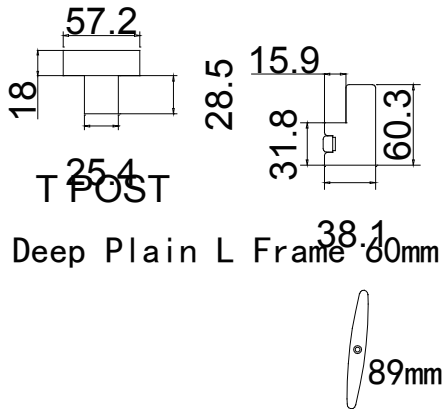

Batten: 20*12*1274 2 Pcs
 30*4*1274 2 Pcs
 25*4*1600 2 Pcs
 Material (材质): Highgrove PVC
 Super White 001

Deep Plain L Frame 60mm(+10)

Top Bottom Left Right

上下左右加宽10mm

L T R T R

NOTES:

Shutter Color: 001 Super White

Louvre Size (叶片尺寸): 445.6mm, 455.1mm, 442.6mm

Rail Size (上下板尺寸): 497.1mm, 506.6mm, 494.1mm

Order No (订单号): CEN 230855

Item (序号): 1

Room (房间号): Playroom

Louvre Size (叶片类型): 89mm

NOTES:

Shutter Color: 001 Super White

Item (序号): 2

Room (房间号): Top Floor (Shape)

Louvre Size (叶片类型): 89mm

Stile 41.3mm, Deep Plain L Frame 60mm

Medium L Frame PVC(+10)

Top Bottom Left Right

上下左右加宽10mm

L T R T R

Louvre Quantity(叶片数量): 14/14/14

Louvre Size(叶片尺寸): 439.1mm, 450.6mm, 433.1mm

Rail Size(上下板尺寸): 467.1mm, 478.6mm, 461.1mm

Order No(订单号): CEN 230855

Item(序号): 3

Room(房间号): Bathroom

Louvre Size(叶片类型): 89mm