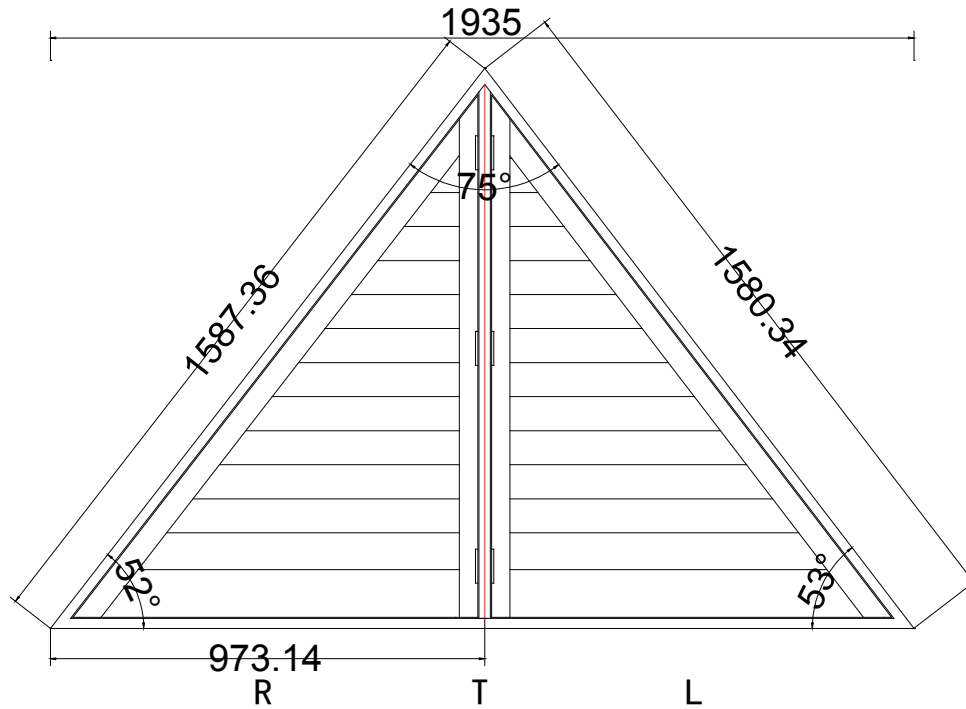

Batten: 20*12*1274 2 Pcs
 30*4*1274 2 Pcs
 25*4*1600 2 Pcs
 Material (材质): Highgrove PVC
 Super White 001

Deep Plain L Frame 60mm(+10)

Top Bottom Left Right

上下左右加宽10mm

L T R T R

NOTES:

Shutter Color: 001 Super White

Louvre Size (叶片尺寸): 445.6mm, 455.1mm, 442.6mm

Rail Size (上下板尺寸): 497.1mm, 506.6mm, 494.1mm

Order No (订单号): CEN 230855

Item (序号): 1

Room (房间号): Playroom

Louvre Size (叶片类型): 89mm

NOTES:

Shutter Color: 001 Super White

Item (序号): 2

Room (房间号): Top Floor (Shape)

Louvre Size (叶片类型): 89mm

Stile 41.3mm, Deep Plain L Frame 60mm

Medium L Frame PVC(+10)

Top Bottom Left Right

上下左右加宽10mm

L T R T R

Louvre Quantity(叶片数量): 14/14/14

Louvre Size(叶片尺寸): 439.1mm, 450.6mm, 433.1mm

Rail Size(上下板尺寸): 467.1mm, 478.6mm, 461.1mm

Order No(订单号): CEN 230855

Item(序号): 3

Room(房间号): Bathroom

Louvre Size(叶片类型): 89mm