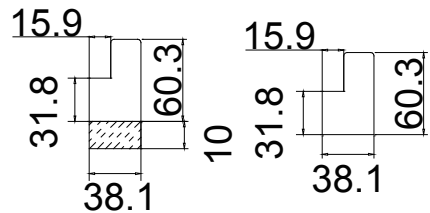

Louvre Size (叶片尺寸): 445.6mm, 455.1mm, 442.6mm

Rail Size (上下板尺寸): 497.1mm, 506.6mm, 494.1mm

Order No (订单号): CEN 230855

Item (序号): 1

Room (房间号): Playroom

Louvre Size (叶片类型): 89mm

NOTES:

Shutter Color: 001 Super White

Hinges Color: White

Qty (数量): 1

Material (材质): Balmoral Pine Wood (松木)

Configuration (窗扇结构): RTL, IN, 4side, Butt

Tilt rod type (拉杆类型): Easy tilt System

Louvre Quantity (叶片数量): 13/13

Order No (订单号): CEN 230855

Item (序号): 2

Room (房间号): Top Floor (Shape)

Louvre Size (叶片类型): 89mm

Stile 41.3mm, Deep Plain L Frame 60mm

Medium L Frame PVC(+10)

Top Bottom Left Right

上下左右加宽10mm

L T R T R

Louvre Quantity(叶片数量): 14/14/14

Louvre Size(叶片尺寸): 439.1mm, 450.6mm, 433.1mm

Rail Size(上下板尺寸): 467.1mm, 478.6mm, 461.1mm

Order No(订单号): CEN 230855

Item(序号): 3

Room(房间号): Bathroom

Louvre Size(叶片类型): 89mm