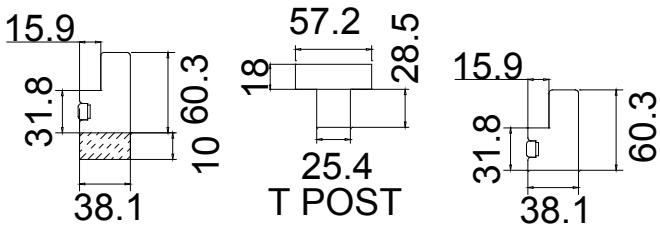

Batten: 20*12*1274 2 Pcs
 30*4*1274 2 Pcs
 25*4*1600 2 Pcs
 Material (材质): Highgrove PVC
 Super White 001

Deep Plain L Frame 60mm(+10)

Top Bottom Left Right

上下左右加宽10mm

L T R T R

NOTES:

Shutter Color: 001 Super White

Louvre Size (叶片尺寸): 445.6mm, 455.1mm, 442.6mm

Rail Size (上下板尺寸): 497.1mm, 506.6mm, 494.1mm

Order No (订单号): CEN 230855

Item (序号): 1

Room (房间号): Playroom

Louvre Size (叶片类型): 89mm

NOTES:

Shutter Color: 001 Super White

Item (序号): 2

Room (房间号): Top Floor (Shape)

Louvre Size (叶片类型): 89mm

Stile 41.3mm, Deep Plain L Frame 60mm

Medium L Frame PVC(+10)

Top Bottom Left Right

上下左右加宽10mm

L T R T R

Louvre Quantity(叶片数量): 14/14/14

Louvre Size(叶片尺寸): 439.1mm, 450.6mm, 433.1mm

Rail Size(上下板尺寸): 467.1mm, 478.6mm, 461.1mm

Order No(订单号): CEN 230855

Item(序号): 3

Room(房间号): Bathroom

Louvre Size(叶片类型): 89mm