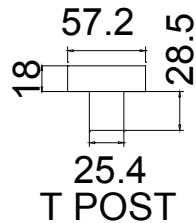

Louvre Size (叶片尺寸): 445.6mm, 455.1mm, 442.6mm

Rail Size (上下板尺寸): 497.1mm, 506.6mm, 494.1mm

Order No (订单号): CEN 230855

Item (序号): 1

Room (房间号): Playroom

Louvre Size (叶片类型): 89mm

NOTES:

Shutter Color: 001 Super White

Hinges Color: White

Qty (数量): 1

Material (材质): Balmoral Pine Wood (松木)

Configuration (窗扇结构): RTL, IN, 4side, Butt

Tilt rod type (拉杆类型): Easy tilt System

Louvre Quantity (叶片数量): 13/13

Order No (订单号): CEN 230855

Item (序号): 2

Room (房间号): Top Floor (Shape)

Louvre Size (叶片类型): 89mm

Stile 41.3mm, Deep Plain L Frame 60mm

Medium L Frame PVC(+10)

Top Bottom Left Right

上下左右加宽10mm

L T R T R

Louvre Quantity(叶片数量): 14/14/14

Louvre Size(叶片尺寸): 439.1mm, 450.6mm, 433.1mm

Rail Size(上下板尺寸): 467.1mm, 478.6mm, 461.1mm

Order No(订单号): CEN 230855

Item(序号): 3

Room(房间号): Bathroom

Louvre Size(叶片类型): 89mm