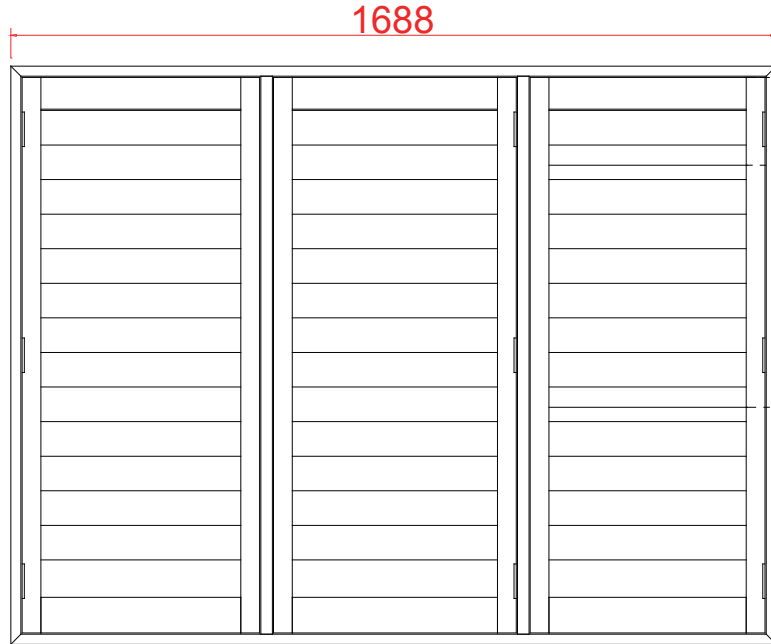

Medium L Frame PVC(+10)

Top Bottom Left Right

上下左右加宽10mm

L T R T R

NOTES:

Shutter Color: 001 Super White

Hinges Color: White

Qty(数量): 1

Material(材质): Highgrove PVC

Configuration(窗扇结构): LTRTR, IN, 4side, Butt Stile 41.3mm, Medium L Frame PVC

Tilt rod type(拉杆类型): Easy tilt System

Louvre Quantity(叶片数量): 14/14/14

Louvre Size(叶片尺寸): 439.1mm, 450.6mm, 433.1mm

Rail Size(上下板尺寸): 467.1mm, 478.6mm, 461.1mm

Order No(订单号): CEN 230855

Item(序号): 3

Room(房间号): Bathroom

Louvre Size(叶片类型): 89mm