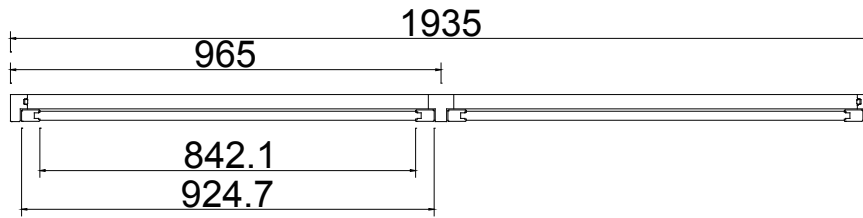

Hinges Color: White

Qty (数量): 1

Material (材质): Balmoral Pine Wood (松木)

Configuration (窗扇结构): LTRTR, IN, 4side, Butt Stile 41.3mm, Deep Plain L Frame 60mm

Tilt rod type (拉杆类型): Easy tilt System

Louvre Quantity (叶片数量): 16/16/16

Louvre Size (叶片尺寸): 445.6mm, 455.1mm, 442.6mm

Rail Size (上下板尺寸): 497.1mm, 506.6mm, 494.1mm

Order No (订单号): CEN 230855

Item (序号): 1

Room (房间号): Playroom

Louvre Size (叶片类型): 89mm

NOTES:

Shutter Color: 001 Super White

Hinges Color: White

Qty (数量): 1

Material (材质): Balmoral Pine Wood (松木)

Configuration (窗扇结构): RTL, IN, 4side, Butt

Tilt rod type (拉杆类型): Easy tilt System

Louvre Quantity (叶片数量): 13/13

Order No (订单号): CEN 230855

Item (序号): 2

Room (房间号): Top Floor (Shape)

Louvre Size (叶片类型): 89mm

Stile 41.3mm, Deep Plain L Frame 60mm

Medium L Frame PVC(+10)

Top Bottom Left Right

上下左右加宽10mm

L T R T R