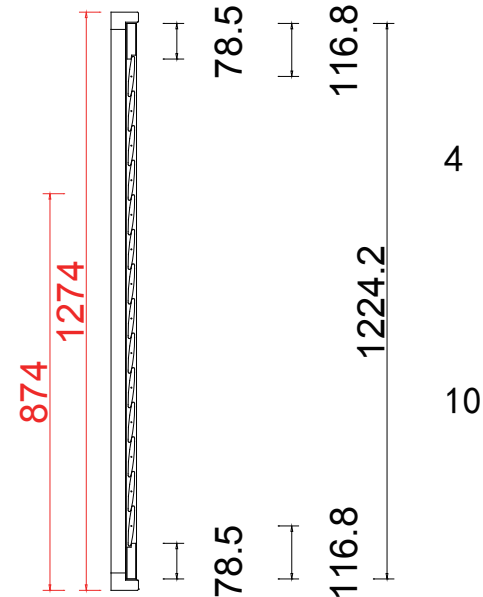

Louvre Size (叶片尺寸): 445.6mm, 455.1mm, 442.6mm

Rail Size (上下板尺寸): 497.1mm, 506.6mm, 494.1mm

Order No (订单号): CEN 230855

Item (序号): 1

Room (房间号): Playroom

Louvre Size (叶片类型): 89mm

NOTES:

Shutter Color: 001 Super White

Hinges Color: White

Qty (数量): 1

Material (材质): Balmoral Pine Wood (松木)

Configuration (窗扇结构): RTL, IN, 4side, Butt

Tilt rod type (拉杆类型): Easy tilt System

Louvre Quantity (叶片数量): 13/13

Order No (订单号): CEN 230855

Item (序号): 2

Room (房间号): Top Floor (Shape)

Louvre Size (叶片类型): 89mm

Stile 41.3mm, Deep Plain L Frame 60mm

Medium L Frame PVC(+10)

Top Bottom Left Right

上下左右加宽10mm

L T R T R

Louvre Quantity(叶片数量): 14/14/14

Louvre Size(叶片尺寸): 439.1mm, 450.6mm, 433.1mm

Rail Size(上下板尺寸): 467.1mm, 478.6mm, 461.1mm

Order No(订单号): CEN 230855

Item(序号): 3

Room(房间号): Bathroom

Louvre Size(叶片类型): 89mm