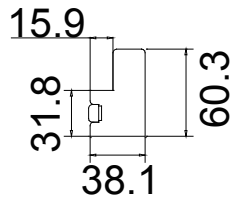

Louvre Quantity(叶片数量): 20/20/20

Louvre Size(叶片尺寸): 357.6mm, 436.1mm, 352.6mm

Rail Size(上下板尺寸): 409.1mm, 487.6mm, 404.1mm

Order No(订单号): JPK Jackson

Item(序号): 2

Room(房间号): Front Bay

Louvre Size(叶片类型): 63mm

R

20

Deep Plain L Frame 60mm

NOTES:

Shutter Color: 001 Super White

Hinges Color: White

Qty(数量): 1

Material(材质): Balmoral Pine Wood (松木)

Configuration(窗扇结构): LTRTR, IN, 4side, Butt Stile 41.3mm, Deep Plain L Frame 60mm

Tilt rod type(拉杆类型): Easy tilt System

Louvre Quantity(叶片数量): 20

Louvre Size(叶片尺寸): 411.1mm

Rail Size(上下板尺寸): 462.6mm

Order No(订单号): JPK Jackson

Item(序号): 3

Room(房间号): Front Bay

Louvre Size(叶片类型): 63mm