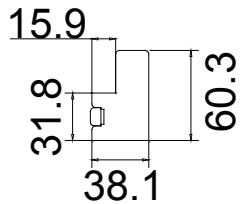

 Batten: 60*60*1249 2 Pcs
 42*38*1249 2 Pcs
 001 Super White

Deep Plain L Frame 60mm

NOTES:

Shutter Color: 001 Super White

Hinges Color: White

Qty (数量): 1

Material (材质): Balmoral Pine Wood (松木)

Configuration (窗扇结构): L, IN, 4side, Butt Stile 41.3mm, Deep Plain L Frame 60mm

Tilt rod type (拉杆类型): Easy tilt System

Louvre Quantity (叶片数量): 20

Louvre Size (叶片尺寸): 406.1mm

Rail Size (上下板尺寸): 457.6mm

Order No (订单号): JPK Jackson

Item (序号): 1

Room (房间号): Front Bay

Louvre Size (叶片类型): 63mm

Louvre Quantity(叶片数量): 20/20/20

Louvre Size(叶片尺寸): 357.6mm, 436.1mm, 352.6mm

Rail Size(上下板尺寸): 409.1mm, 487.6mm, 404.1mm

Order No(订单号): JPK Jackson

Item(序号): 2

Room(房间号): Front Bay

Louvre Size(叶片类型): 63mm

R

Tilt rod type(拉杆类型): Easy tilt System

Louvre Quantity(叶片数量): 20

Louvre Size(叶片尺寸): 411.1mm

Rail Size(上下板尺寸): 462.6mm

Order No(订单号): JPK Jackson

Item(序号): 3

Room(房间号): Front Bay

Louvre Size(叶片类型): 63mm