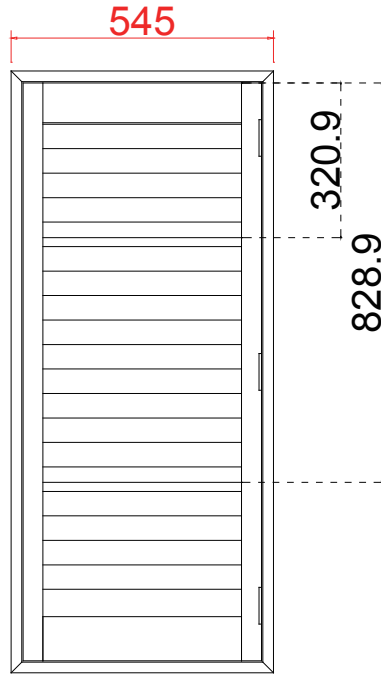

 Batten: 60*60*1249 2 Pcs
 42*38*1249 2 Pcs
 001 Super White

Deep Plain L Frame 60mm

NOTES:

Shutter Color: 001 Super White

Hinges Color: White

Qty (数量): 1

Material (材质): Balmoral Pine Wood (松木)

Configuration (窗扇结构): L, IN, 4side, Butt Stile 41.3mm, Deep Plain L Frame 60mm

Tilt rod type (拉杆类型): Easy tilt System

Louvre Quantity (叶片数量): 20

Louvre Size (叶片尺寸): 406.1mm

Rail Size (上下板尺寸): 457.6mm

Order No (订单号): JPK Jackson

Item (序号): 1

Room (房间号): Front Bay

Louvre Size (叶片类型): 63mm

Louvre Quantity(叶片数量): 20/20/20

Louvre Size(叶片尺寸): 357.6mm, 436.1mm, 352.6mm

Rail Size(上下板尺寸): 409.1mm, 487.6mm, 404.1mm

Order No(订单号): JPK Jackson

Item(序号): 2

Room(房间号): Front Bay

Louvre Size(叶片类型): 63mm

R

Tilt rod type(拉杆类型): Easy tilt System

Louvre Quantity(叶片数量): 20

Louvre Size(叶片尺寸): 411.1mm

Rail Size(上下板尺寸): 462.6mm

Order No(订单号): JPK Jackson

Item(序号): 3

Room(房间号): Front Bay

Louvre Size(叶片类型): 63mm