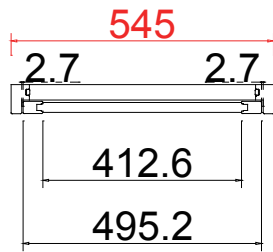

Tilt rod type (拉杆类型): Easy tilt System

Louvre Quantity (叶片数量): 20

Louvre Size (叶片尺寸): 406.1mm

Rail Size (上下板尺寸): 457.6mm

Order No (订单号): JPK Jackson

Item (序号): 1

Room (房间号): Front Bay

Louvre Size (叶片类型): 63mm

Louvre Quantity(叶片数量): 20/20/20

Louvre Size(叶片尺寸): 357.6mm, 436.1mm, 352.6mm

Rail Size(上下板尺寸): 409.1mm, 487.6mm, 404.1mm

Order No(订单号): JPK Jackson

Item(序号): 2

Room(房间号): Front Bay

Louvre Size(叶片类型): 63mm

R

Tilt rod type(拉杆类型): Easy tilt System

Louvre Quantity(叶片数量): 20

Louvre Size(叶片尺寸): 411.1mm

Rail Size(上下板尺寸): 462.6mm

Order No(订单号): JPK Jackson

Item(序号): 3

Room(房间号): Front Bay

Louvre Size(叶片类型): 63mm