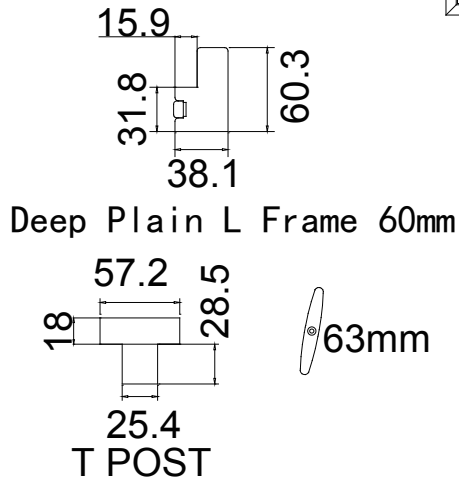

 Batten: 60*60*1249 2 Pcs
 42*38*1249 2 Pcs
 001 Super White

Deep Plain L Frame 60mm

NOTES:

Shutter Color: 001 Super White

Hinges Color: White

Qty (数量): 1

Material (材质): Balmoral Pine Wood (松木)

Configuration (窗扇结构): L, IN, 4side, Butt Stile 41.3mm, Deep Plain L Frame 60mm

Tilt rod type (拉杆类型): Easy tilt System

Louvre Quantity (叶片数量): 20

Louvre Size (叶片尺寸): 406.1mm

Rail Size (上下板尺寸): 457.6mm

Order No (订单号): JPK Jackson

Item (序号): 1

Room (房间号): Front Bay

Louvre Size (叶片类型): 63mm

Louvre Quantity(叶片数量): 20/20/20

Louvre Size(叶片尺寸): 357.6mm, 436.1mm, 352.6mm

Rail Size(上下板尺寸): 409.1mm, 487.6mm, 404.1mm

Order No(订单号): JPK Jackson

Item(序号): 2

Room(房间号): Front Bay

Louvre Size(叶片类型): 63mm

R

Tilt rod type(拉杆类型): Easy tilt System

Louvre Quantity(叶片数量): 20

Louvre Size(叶片尺寸): 411.1mm

Rail Size(上下板尺寸): 462.6mm

Order No(订单号): JPK Jackson

Item(序号): 3

Room(房间号): Front Bay

Louvre Size(叶片类型): 63mm