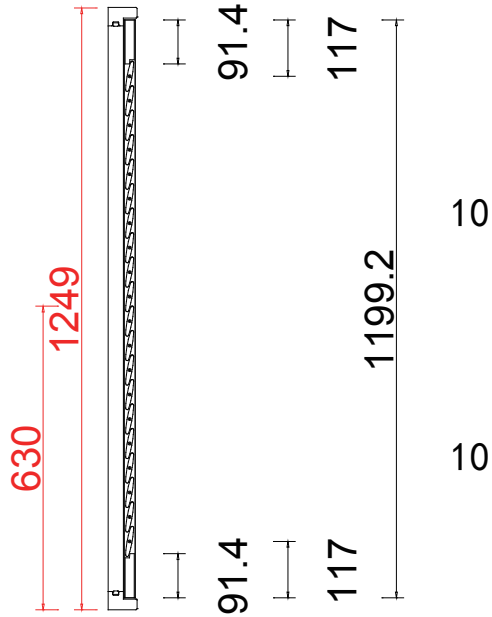

Tilt rod type (拉杆类型): Easy tilt System

Louvre Quantity (叶片数量): 20

Louvre Size (叶片尺寸): 406.1mm

Rail Size (上下板尺寸): 457.6mm

Order No (订单号): JPK Jackson

Item (序号): 1

Room (房间号): Front Bay

Louvre Size (叶片类型): 63mm

Louvre Quantity(叶片数量): 20/20/20

Louvre Size(叶片尺寸): 357.6mm, 436.1mm, 352.6mm

Rail Size(上下板尺寸): 409.1mm, 487.6mm, 404.1mm

Order No(订单号): JPK Jackson

Item(序号): 2

Room(房间号): Front Bay

Louvre Size(叶片类型): 63mm

R

Tilt rod type(拉杆类型): Easy tilt System

Louvre Quantity(叶片数量): 20

Louvre Size(叶片尺寸): 411.1mm

Rail Size(上下板尺寸): 462.6mm

Order No(订单号): JPK Jackson

Item(序号): 3

Room(房间号): Front Bay

Louvre Size(叶片类型): 63mm