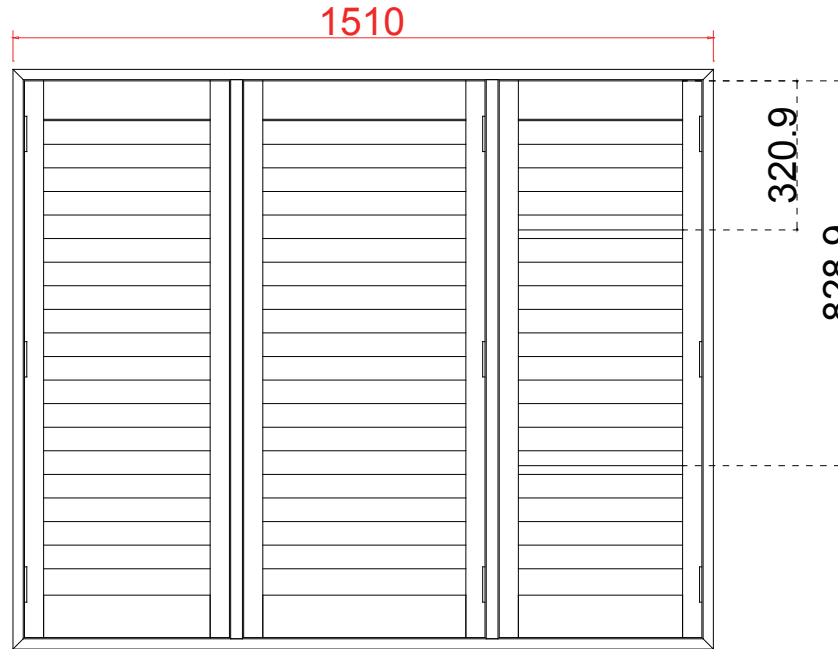

 Batten: 60*60*1249 2 Pcs
 42*38*1249 2 Pcs
 001 Super White

Deep Plain L Frame 60mm

NOTES:

Shutter Color: 001 Super White

Hinges Color: White

Qty (数量): 1

Material (材质): Balmoral Pine Wood (松木)

Configuration (窗扇结构): L, IN, 4side, Butt Stile 41.3mm, Deep Plain L Frame 60mm

Tilt rod type (拉杆类型): Easy tilt System

Louvre Quantity (叶片数量): 20

Louvre Size (叶片尺寸): 406.1mm

Rail Size (上下板尺寸): 457.6mm

Order No (订单号): JPK Jackson

Item (序号): 1

Room (房间号): Front Bay

Louvre Size (叶片类型): 63mm

Louvre Quantity(叶片数量): 20/20/20

Louvre Size(叶片尺寸): 357.6mm, 436.1mm, 352.6mm

Rail Size(上下板尺寸): 409.1mm, 487.6mm, 404.1mm

Order No(订单号): JPK Jackson

Item(序号): 2

Room(房间号): Front Bay

Louvre Size(叶片类型): 63mm

R

Tilt rod type(拉杆类型): Easy tilt System

Louvre Quantity(叶片数量): 20

Louvre Size(叶片尺寸): 411.1mm

Rail Size(上下板尺寸): 462.6mm

Order No(订单号): JPK Jackson

Item(序号): 3

Room(房间号): Front Bay

Louvre Size(叶片类型): 63mm