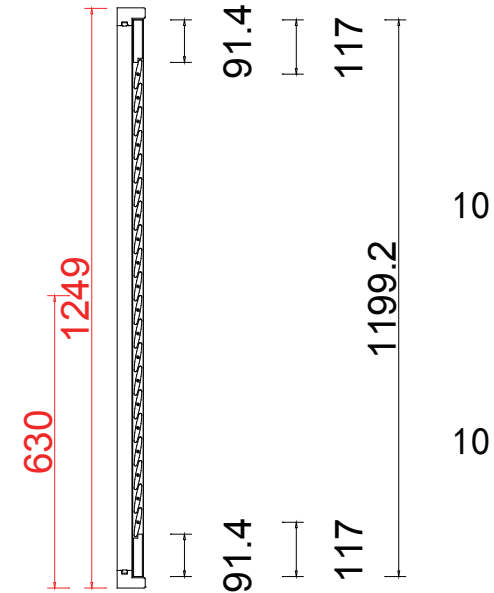

 Batten: 60*60*1249 2 Pcs
 42*38*1249 2 Pcs
 001 Super White

Deep Plain L Frame 60mm

NOTES:

Shutter Color: 001 Super White

Hinges Color: White

Qty (数量): 1

Material (材质): Balmoral Pine Wood (松木)

Configuration (窗扇结构): L, IN, 4side, Butt Stile 41.3mm, Deep Plain L Frame 60mm

Tilt rod type (拉杆类型): Easy tilt System

Louvre Quantity (叶片数量): 20

Louvre Size (叶片尺寸): 406.1mm

Rail Size (上下板尺寸): 457.6mm

Order No (订单号): JPK Jackson

Item (序号): 1

Room (房间号): Front Bay

Louvre Size (叶片类型): 63mm

Louvre Quantity(叶片数量): 20/20/20

Louvre Size(叶片尺寸): 357.6mm, 436.1mm, 352.6mm

Rail Size(上下板尺寸): 409.1mm, 487.6mm, 404.1mm

Order No(订单号): JPK Jackson

Item(序号): 2

Room(房间号): Front Bay

Louvre Size(叶片类型): 63mm

R

Tilt rod type(拉杆类型): Easy tilt System

Louvre Quantity(叶片数量): 20

Louvre Size(叶片尺寸): 411.1mm

Rail Size(上下板尺寸): 462.6mm

Order No(订单号): JPK Jackson

Item(序号): 3

Room(房间号): Front Bay

Louvre Size(叶片类型): 63mm