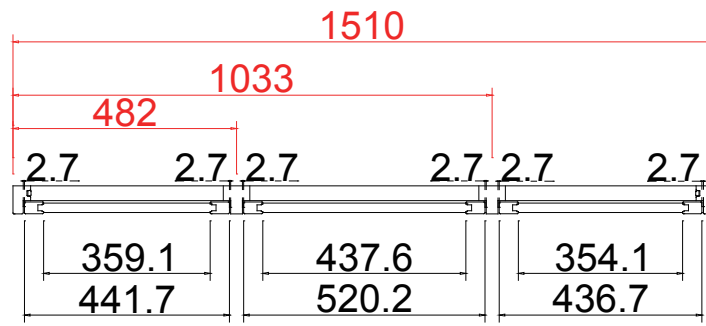

 Batten: 60*60*1249 2 Pcs
 42*38*1249 2 Pcs
 001 Super White

Deep Plain L Frame 60mm

NOTES:

Shutter Color: 001 Super White

Hinges Color: White

Qty (数量): 1

Material (材质): Balmoral Pine Wood (松木)

Configuration (窗扇结构): L, IN, 4side, Butt Stile 41.3mm, Deep Plain L Frame 60mm

Tilt rod type (拉杆类型): Easy tilt System

Louvre Quantity (叶片数量): 20

Louvre Size (叶片尺寸): 406.1mm

Rail Size (上下板尺寸): 457.6mm

Order No (订单号): JPK Jackson

Item (序号): 1

Room (房间号): Front Bay

Louvre Size (叶片类型): 63mm

Louvre Quantity(叶片数量): 20/20/20

Louvre Size(叶片尺寸): 357.6mm, 436.1mm, 352.6mm

Rail Size(上下板尺寸): 409.1mm, 487.6mm, 404.1mm

Order No(订单号): JPK Jackson

Item(序号): 2

Room(房间号): Front Bay

Louvre Size(叶片类型): 63mm

R

Tilt rod type(拉杆类型): Easy tilt System

Louvre Quantity(叶片数量): 20

Louvre Size(叶片尺寸): 411.1mm

Rail Size(上下板尺寸): 462.6mm

Order No(订单号): JPK Jackson

Item(序号): 3

Room(房间号): Front Bay

Louvre Size(叶片类型): 63mm