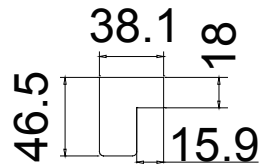

12

35mm L Frame PVC

NOTES: R

Shutter Color: 003 Slaked Lime

Hinges Color: Stainless Steel (不锈钢)

Qty (数量): 1

Material (材质): Highgrove PVC

Configuration (窗扇结构): R, IN, 4side, Butt Stile 41.3mm, 35mm L Frame PVC

Tilt rod type (拉杆类型): Easy tilt System

Louvre Quantity (叶片数量): 12

Louvre Size (叶片尺寸): 454.2mm

Rail Size (上下板尺寸): 482.2mm

Order No (订单号): CGS Kay Hunter

Item (序号): 1

Room (房间号): Bathroom

Louvre Size (叶片类型): 76mm