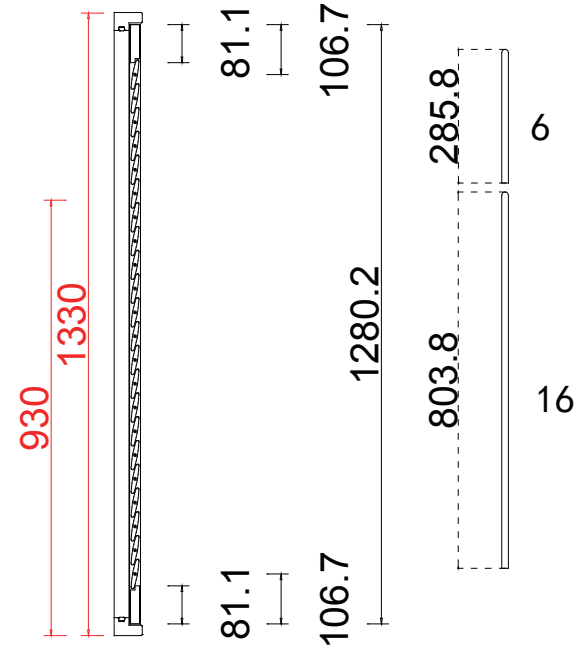

Tilt rod type (拉杆类型): Centre Tilt rod

Louvre Quantity (叶片数量): 22/66/22

Louvre Size (叶片尺寸): 319.3mm, 394.4mm, 317.3mm

Rail Size (上下板尺寸): 370.8mm, 445.9mm, 368.8mm

Order No (订单号): SUS 01 Moore

Item (序号): 1

Room (房间号): bed bay

Material(材质): Balmoral Pine Wood (松木)

Configuration(窗扇结构): L-DR, IN, 4side, Astrigal Stile 41.3mm, Deep Plain L Frame 60mm

Tilt rod type(拉杆类型): Centre Tilt rod

Louvre Quantity(叶片数量): 42

Louvre Size(叶片尺寸): 434.5mm

Rail Size(上下板尺寸): 486mm

Order No(订单号): SUS 01 Moore

Item(序号): 2

Room(房间号): Bed LH

Louvre Size(叶片类型): 63mm

Deep Plain L Frame 60mm

63mm

44

L R  
**NOTES:**  
 Shutter Color: 001 Super White  
 Hinges Color: White  
 Qty (数量): 1  
 Material (材质): Balmoral Pine Wood (松木)  
 Configuration (窗扇结构): L-DR, IN, 4side, Astrigal Stile 41.3mm, Deep Plain L Frame 60mm  
 Tilt rod type (拉杆类型): Centre Tilt rod  
 Louvre Quantity (叶片数量): 44  
 Louvre Size (叶片尺寸): 383.5mm  
 Rail Size (上下板尺寸): 435mm