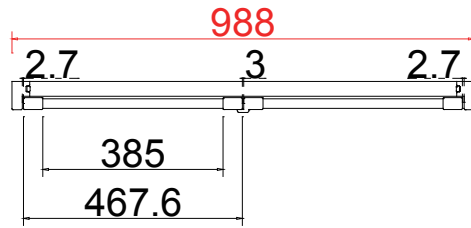

Tilt rod type (拉杆类型): Centre Tilt rod

Louvre Quantity (叶片数量): 22/66/22

Louvre Size (叶片尺寸): 319.3mm, 394.4mm, 317.3mm

Rail Size (上下板尺寸): 370.8mm, 445.9mm, 368.8mm

Order No (订单号): SUS 01 Moore

Item (序号): 1

Room (房间号): bed bay

Material(材质): Balmoral Pine Wood (松木)

Configuration(窗扇结构): L-DR, IN, 4side, Astrigal Stile 41.3mm, Deep Plain L Frame 60mm

Tilt rod type(拉杆类型): Centre Tilt rod

Louvre Quantity(叶片数量): 42

Louvre Size(叶片尺寸): 434.5mm

Rail Size(上下板尺寸): 486mm

Order No(订单号): SUS 01 Moore

Item(序号): 2

Room(房间号): Bed LH

Louvre Size(叶片类型): 63mm

Deep Plain L Frame 60mm

63mm

44

L R  
**NOTES:**  
 Shutter Color: 001 Super White  
 Hinges Color: White  
 Qty (数量): 1  
 Material (材质): Balmoral Pine Wood (松木)  
 Configuration (窗扇结构): L-DR, IN, 4side, Astrigal Stile 41.3mm, Deep Plain L Frame 60mm  
 Tilt rod type (拉杆类型): Centre Tilt rod  
 Louvre Quantity (叶片数量): 44  
 Louvre Size (叶片尺寸): 383.5mm  
 Rail Size (上下板尺寸): 435mm