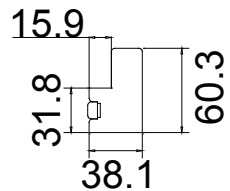

Tilt rod type (拉杆类型): Centre Tilt rod

Louvre Quantity (叶片数量): 22/66/22

Louvre Size (叶片尺寸): 319.3mm, 394.4mm, 317.3mm

Rail Size (上下板尺寸): 370.8mm, 445.9mm, 368.8mm

Order No (订单号): SUS 01 Moore

Item (序号): 1

Room (房间号): bed bay

Material(材质): Balmoral Pine Wood (松木)

Configuration(窗扇结构): L-DR, IN, 4side, Astrigal Stile 41.3mm, Deep Plain L Frame 60mm

Tilt rod type(拉杆类型): Centre Tilt rod

Louvre Quantity(叶片数量): 42

Louvre Size(叶片尺寸): 434.5mm

Rail Size(上下板尺寸): 486mm

Order No(订单号): SUS 01 Moore

Item(序号): 2

Room(房间号): Bed LH

Louvre Size(叶片类型): 63mm

Deep Plain L Frame 60mm

63mm

44

L R  
**NOTES:**  
 Shutter Color: 001 Super White  
 Hinges Color: White  
 Qty (数量): 1  
 Material (材质): Balmoral Pine Wood (松木)  
 Configuration (窗扇结构): L-DR, IN, 4side, Astrigal Stile 41.3mm, Deep Plain L Frame 60mm  
 Tilt rod type (拉杆类型): Centre Tilt rod  
 Louvre Quantity (叶片数量): 44  
 Louvre Size (叶片尺寸): 383.5mm  
 Rail Size (上下板尺寸): 435mm