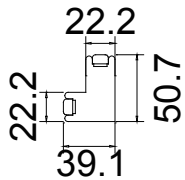

L R

48

Double Insert L Frame 50mm

NOTES:

Shutter Color: 001 Super White

Hinges Color: White

Qty(数量): 1

Material(材质): Balmoral Pine Wood (松木) Louvre Size(叶片类型): 63mm

Configuration(窗扇结构): L-DR, IN, 4side, Astrigal Stile 41.3mm, Double Insert L Frame 50mm

Tilt rod type(拉杆类型): Easy tilt System

Louvre Quantity(叶片数量): 48

Louvre Size(叶片尺寸): 194.5mm

Rail Size(上下板尺寸): 246mm

Order No(订单号): CGS Sally Boggia

Item(序号): 1

Room(房间号): Left

Right panel to have slide bolts top and bottom
右扇的顶部和底部都有管井锁

L R

48

Double Insert L Frame 50mm

NOTES:

Shutter Color: 001 Super White

Louvre Quantity (叶片数量): 48

Louvre Size (叶片尺寸): 197mm

Rail Size (上下板尺寸): 248.5mm

Order No (订单号): CGS Sally Boggia

Item (序号): 2

Room (房间号): Right

Right panel to have slide bolts top and bottom
右扇的顶部和底部都有管井锁