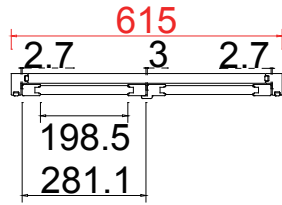

Configuration(窗扇结构): L-DR, IN, 4side, Astrigal Stile 41.3mm, Double Insert L Frame 50mm

Tilt rod type(拉杆类型): Easy tilt System

Louvre Quantity(叶片数量): 48

Louvre Size(叶片尺寸): 194.5mm

Rail Size(上下板尺寸): 246mm

Order No(订单号): CGS Sally Boggia

Item(序号): 1

Room(房间号): Left

Right panel to have slide bolts top and bottom
右扇的顶部和底部都有管井锁

L R

48

Double Insert L Frame 50mm

NOTES:

Shutter Color: 001 Super White

Hinges Color: White

Qty (数量): 1

Material (材质): Balmoral Pine Wood (松木) Louvre Size (叶片类型): 63mm

Configuration (窗扇结构): L-DR, IN, 4side, Astrigal Stile 41.3mm, Double Insert L Frame 50mm

Tilt rod type (拉杆类型): Easy tilt System

Louvre Quantity (叶片数量): 48

Louvre Size (叶片尺寸): 197mm

Rail Size (上下板尺寸): 248.5mm

Order No (订单号): CGS Sally Boggia

Item (序号): 2

Room (房间号): Right

Right panel to have slide bolts top and bottom
右扇的顶部和底部都有管井锁