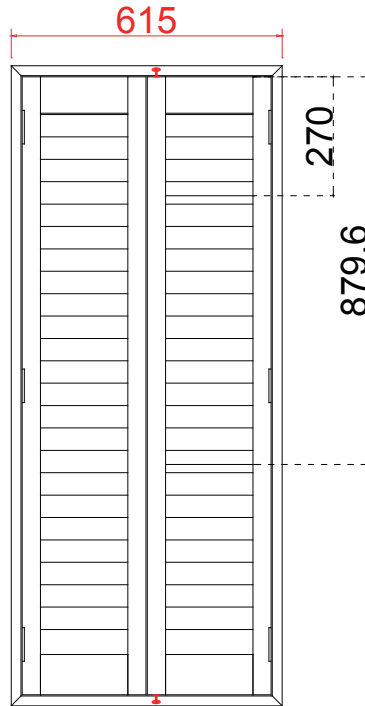

L R

48

Double Insert L Frame 50mm

NOTES:

Shutter Color: 001 Super White

Hinges Color: White

Qty(数量): 1

Material(材质): Balmoral Pine Wood (松木) Louvre Size(叶片类型): 63mm

Configuration(窗扇结构): L-DR, IN, 4side, Astrigal Stile 41.3mm, Double Insert L Frame 50mm

Tilt rod type(拉杆类型): Easy tilt System

Louvre Quantity(叶片数量): 48

Louvre Size(叶片尺寸): 194.5mm

Rail Size(上下板尺寸): 246mm

Order No(订单号): CGS Sally Boggia

Item(序号): 1

Room(房间号): Left

Right panel to have slide bolts top and bottom
右扇的顶部和底部都有管井锁

L R

48

Double Insert L Frame 50mm

NOTES:

Shutter Color: 001 Super White

Louvre Quantity (叶片数量): 48

Louvre Size (叶片尺寸): 197mm

Rail Size (上下板尺寸): 248.5mm

Order No (订单号): CGS Sally Boggia

Item (序号): 2

Room (房间号): Right

Right panel to have slide bolts top and bottom
右扇的顶部和底部都有管井锁