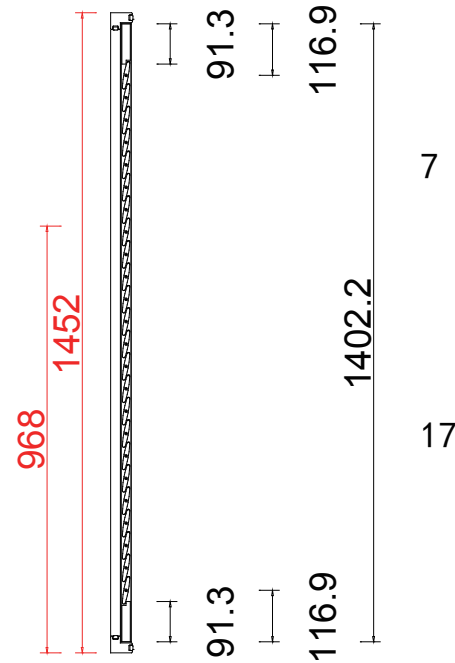

L R

48

Double Insert L Frame 50mm

NOTES:

Shutter Color: 001 Super White

Hinges Color: White

Qty (数量): 1

Material (材质): Balmoral Pine Wood (松木) Louvre Size (叶片类型): 63mm

Configuration (窗扇结构): L-DR, IN, 4side, Astrigal Stile 41.3mm, Double Insert L Frame 50mm

Tilt rod type (拉杆类型): Easy tilt System

Louvre Quantity (叶片数量): 48

Louvre Size (叶片尺寸): 197mm

Rail Size (上下板尺寸): 248.5mm

Order No (订单号): CGS Sally Boggia

Item (序号): 2

Room (房间号): Right

Right panel to have slide bolts top and bottom
右扇的顶部和底部都有管井锁