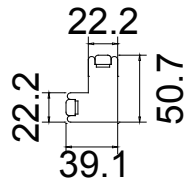

Configuration(窗扇结构): L-DR, IN, 4side, Astrigal Stile 41.3mm, Double Insert L Frame 50mm

Tilt rod type(拉杆类型): Easy tilt System

Louvre Quantity(叶片数量): 48

Louvre Size(叶片尺寸): 194.5mm

Rail Size(上下板尺寸): 246mm

Order No(订单号): CGS Sally Boggia

Item(序号): 1

Room(房间号): Left

Right panel to have slide bolts top and bottom
右扇的顶部和底部都有管井锁

L R

48

Double Insert L Frame 50mm

NOTES:

Shutter Color: 001 Super White

Hinges Color: White

Qty (数量): 1

Material (材质): Balmoral Pine Wood (松木) Louvre Size (叶片类型): 63mm

Configuration (窗扇结构): L-DR, IN, 4side, Astrigal Stile 41.3mm, Double Insert L Frame 50mm

Tilt rod type (拉杆类型): Easy tilt System

Louvre Quantity (叶片数量): 48

Louvre Size (叶片尺寸): 197mm

Rail Size (上下板尺寸): 248.5mm

Order No (订单号): CGS Sally Boggia

Item (序号): 2

Room (房间号): Right

Right panel to have slide bolts top and bottom
右扇的顶部和底部都有管井锁