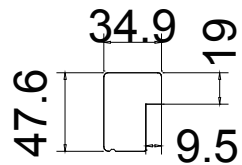

Tilt rod type (拉杆类型): Easy tilt System

Louvre Quantity (叶片数量): 30

Louvre Size (叶片尺寸): 305.8mm

Rail Size (上下板尺寸): 333.8mm

Order No (订单号): CGS Mrs Watson

Item (序号): 1

Room (房间号): Bathroom

Louvre Size (叶片类型): 63mm

35mm L Frame PVC

63mm