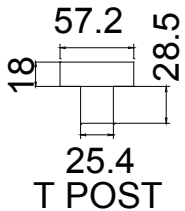

Frame (Left/Right)
左右边框: 60*19*1995m m *2

Frame(Top)
上边框: 60*19*2320m m *1

Top Fascia
装饰板: 60*10*2370m m *1

Board M-Track
M型轨道

NOTES:

Shutter Color: 001 Super White

Hinges Color: White

Qty (数量): 1

Material (材质): Balmoral Pine Wood (松木)

Configuration (窗扇结构): LLLL, IN, 3side, 41.3mm Plain Rebate, BiFold Bottom Track Only

Tilt rod type (拉杆类型): Easy tilt System

Louvre Quantity (叶片数量): 14/14/14

Louvre Size (叶片尺寸): 439.1mm, 450.6mm, 433.1mm

Rail Size (上下板尺寸): 467.1mm, 478.6mm, 461.1mm

Order No (订单号): CGS Jackie & Denis Daley

Item (序号): 1

Room (房间号): Patio

Louvre Size (叶片类型): 76mm

76mm

L T L R T R

Double Insert L Frame 50mm

Louvre Quantity (叶片数量): 15/30/15

Louvre Size (叶片尺寸): 455.6mm, 498mm, 455.6mm

Rail Size (上下板尺寸): 507.1mm, 549.5mm, 507.1mm

Order No (订单号): CGS Jackie & Denis Daley

Item (序号): 2

Room (房间号): Front/Bed/R

Louvre Size (叶片类型): 76mm