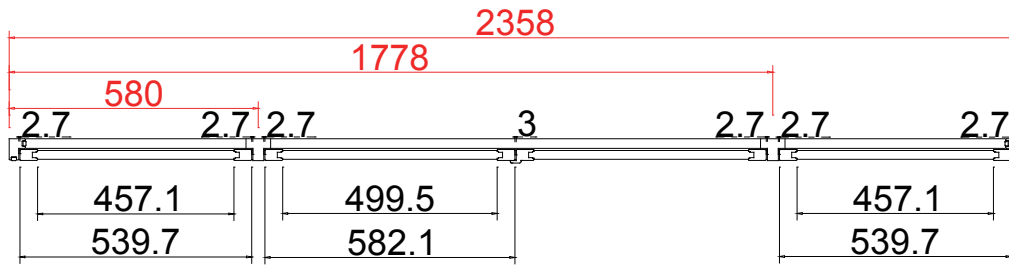

Frame (Left/Right)
左右边框: 60*19*1995m m *2

Frame(Top)
上边框: 60*19*2320m m *1

Top Fascia
装饰板: 60*10*2370m m *1

Board M-Track
M型轨道

NOTES:

Shutter Color: 001 Super White

Hinges Color: White

Qty (数量): 1

Material (材质): Balmoral Pine Wood (松木)

Configuration (窗扇结构): LLLL, IN, 3side, 41.3mm Plain Rebate, BiFold Bottom Track Only

Tilt rod type (拉杆类型): Easy tilt System

Louvre Quantity (叶片数量): 14/14/14

Louvre Size (叶片尺寸): 439.1mm, 450.6mm, 433.1mm

Rail Size (上下板尺寸): 467.1mm, 478.6mm, 461.1mm

Order No (订单号): CGS Jackie & Denis Daley

Item (序号): 1

Room (房间号): Patio

Louvre Size (叶片类型): 76mm

76mm

L T L R T R

Double Insert L Frame 50mm

Louvre Quantity (叶片数量): 15/30/15

Louvre Size (叶片尺寸): 455.6mm, 498mm, 455.6mm

Rail Size (上下板尺寸): 507.1mm, 549.5mm, 507.1mm

Order No (订单号): CGS Jackie & Denis Daley

Item (序号): 2

Room (房间号): Front/Bed/R

Louvre Size (叶片类型): 76mm