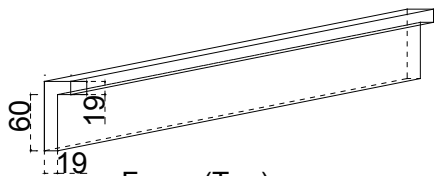

Frame (Left/Right)
左右边框: 60*19*1995m m *2

Frame(Top)
上边框: 60*19*2320m m *1

Top Fascia
装饰板: 60*10*2370m m *1

Board M-Track
M型轨道

NOTES:

Shutter Color: 001 Super White

Hinges Color: White

Qty (数量): 1

Material (材质): Balmoral Pine Wood (松木)

Configuration (窗扇结构): LLLL, IN, 3side, 41.3mm Plain Rebate, BiFold Bottom Track Only

Tilt rod type (拉杆类型): Easy tilt System

Louvre Quantity (叶片数量): 14/14/14

Louvre Size (叶片尺寸): 439.1mm, 450.6mm, 433.1mm

Rail Size (上下板尺寸): 467.1mm, 478.6mm, 461.1mm

Order No (订单号): CGS Jackie & Denis Daley

Item (序号): 1

Room (房间号): Patio

Louvre Size (叶片类型): 76mm

76mm

L T L R T R

Double Insert L Frame 50mm

Louvre Quantity (叶片数量): 15/30/15

Louvre Size (叶片尺寸): 455.6mm, 498mm, 455.6mm

Rail Size (上下板尺寸): 507.1mm, 549.5mm, 507.1mm

Order No (订单号): CGS Jackie & Denis Daley

Item (序号): 2

Room (房间号): Front/Bed/R

Louvre Size (叶片类型): 76mm