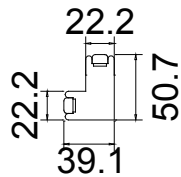

Material (材质): Balmoral Pine Wood (松木)

Configuration (窗扇结构): LLLL, IN, 3side, 41.3mm Plain Rebate, BiFold Bottom Track Only

Tilt rod type (拉杆类型): Easy tilt System

Louvre Quantity (叶片数量): 14/14/14

Louvre Size (叶片尺寸): 439.1mm, 450.6mm, 433.1mm

Rail Size (上下板尺寸): 467.1mm, 478.6mm, 461.1mm

Order No (订单号): CGS Jackie & Denis Daley

Item (序号): 1

Room (房间号): Patio

Louvre Size (叶片类型): 76mm

76mm

L T L R T R

Double Insert L Frame 50mm

Louvre Quantity (叶片数量): 15/30/15

Louvre Size (叶片尺寸): 455.6mm, 498mm, 455.6mm

Rail Size (上下板尺寸): 507.1mm, 549.5mm, 507.1mm

Order No (订单号): CGS Jackie & Denis Daley

Item (序号): 2

Room (房间号): Front/Bed/R

Louvre Size (叶片类型): 76mm