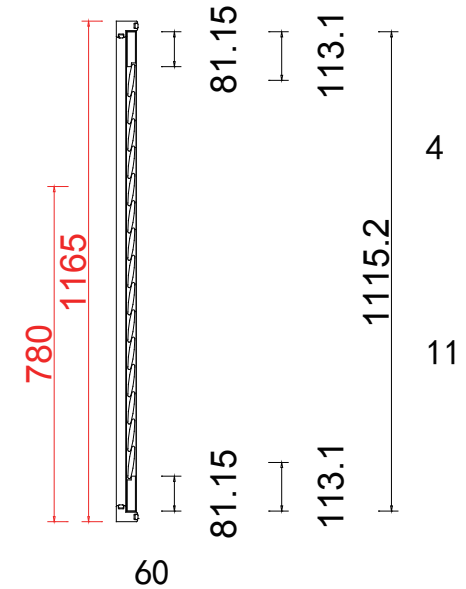

Frame (Left/Right)
左右边框: 60*19*1995m m *2

Frame(Top)
上边框: 60*19*2320m m *1

Top Fascia
装饰板: 60*10*2370m m *1

Board M-Track
M型轨道

NOTES:

Shutter Color: 001 Super White

Hinges Color: White

Qty (数量): 1

Material (材质): Balmoral Pine Wood (松木)

Configuration (窗扇结构): LLLL, IN, 3side, 41.3mm Plain Rebate, BiFold Bottom Track Only

Tilt rod type (拉杆类型): Easy tilt System

Louvre Quantity (叶片数量): 14/14/14

Louvre Size (叶片尺寸): 439.1mm, 450.6mm, 433.1mm

Rail Size (上下板尺寸): 467.1mm, 478.6mm, 461.1mm

Order No (订单号): CGS Jackie & Denis Daley

Item (序号): 1

Room (房间号): Patio

Louvre Size (叶片类型): 76mm

76mm

L T L R T R

Double Insert L Frame 50mm

Louvre Quantity (叶片数量): 15/30/15

Louvre Size (叶片尺寸): 455.6mm, 498mm, 455.6mm

Rail Size (上下板尺寸): 507.1mm, 549.5mm, 507.1mm

Order No (订单号): CGS Jackie & Denis Daley

Item (序号): 2

Room (房间号): Front/Bed/R

Louvre Size (叶片类型): 76mm