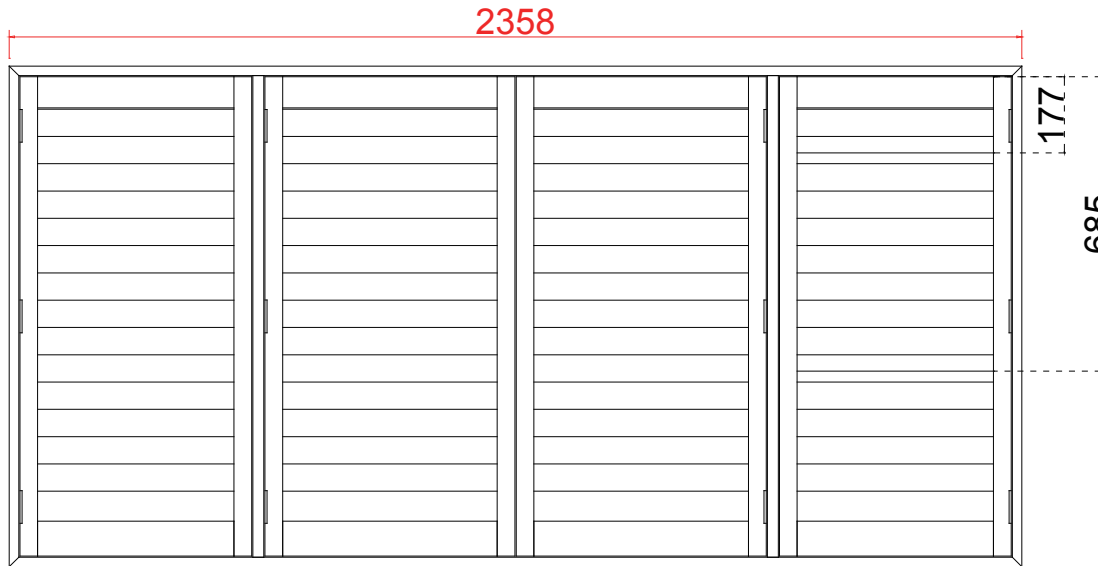

Material (材质): Balmoral Pine Wood (松木)

Configuration (窗扇结构): LLLL, IN, 3side, 41.3mm Plain Rebate, BiFold Bottom Track Only

Tilt rod type (拉杆类型): Easy tilt System

Louvre Quantity (叶片数量): 14/14/14

Louvre Size (叶片尺寸): 439.1mm, 450.6mm, 433.1mm

Rail Size (上下板尺寸): 467.1mm, 478.6mm, 461.1mm

Order No (订单号): CGS Jackie & Denis Daley

Item (序号): 1

Room (房间号): Patio

Louvre Size (叶片类型): 76mm

76mm

L T L R T R

Double Insert L Frame 50mm

NOTES:

Shutter Color: 001 Super White

Hinges Color: White

Qty (数量): 1

Material (材质): Balmoral Pine Wood (松木)

Configuration (窗扇结构): LTL-DRTR, IN, 4side, Astrigal Stile 41.3mm, Double Insert L Frame 50mm

Tilt rod type (拉杆类型): Easy tilt System

Louvre Quantity (叶片数量): 15/30/15

Louvre Size (叶片尺寸): 455.6mm, 498mm, 455.6mm

Rail Size (上下板尺寸): 507.1mm, 549.5mm, 507.1mm

Order No (订单号): CGS Jackie & Denis Daley

Item (序号): 2

Room (房间号): Front/Bed/R

Louvre Size (叶片类型): 76mm