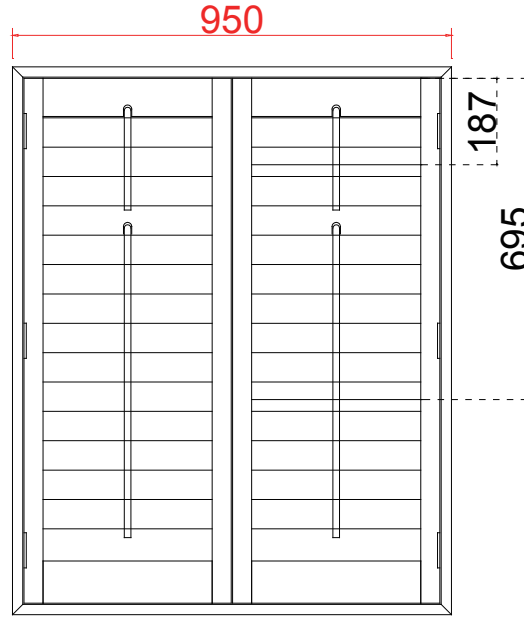

Tilt rod type (拉杆类型): Centre Tilt rod

Louvre Quantity (叶片数量): 60

Louvre Size (叶片尺寸): 326.8mm

Rail Size (上下板尺寸): 378.3mm

Order No (订单号): CGS Damian

Item (序号): 1

Room (房间号): Front/Left/Side

Louvre Size (叶片类型): 76mm

Louvre Quantity (叶片数量): 60

Louvre Size (叶片尺寸): 381.8mm

Rail Size (上下板尺寸): 433.3mm

Order No (订单号): CGS Damian

Item (序号): 2

Room (房间号): Front/Left

Louvre Size (叶片类型): 76mm

Double Insert L Frame 50mm

NOTES:

Shutter Color: 001 Super White

Hinges Color: White

Qty(数量): 1

Material(材质): Balmoral Pine Wood (松木)

Configuration(窗扇结构): L-DR, IN, 4side, Astrigal Stile 41.3mm, Double Insert L Frame 50mm

Tilt rod type(拉杆类型): Centre Tilt rod

Louvre Quantity(叶片数量): 30

Louvre Size(叶片尺寸): 364.5mm

Rail Size(上下板尺寸): 416mm

Order No(订单号): CGS Damian

Item(序号): 3

Room(房间号): Front/Right

Louvre Size(叶片类型): 76mm