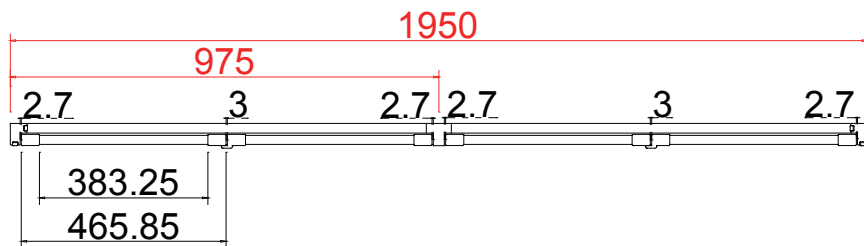

Double Insert L Frame 50mm

L R T L R

NOTES:

Shutter Color: 001 Super White

Hinges Color: White

Qty (数量): 1

Material (材质): Balmoral Pine Wood (松木)

Configuration (窗扇结构): L-DRTL-DR, IN, 4side, Astrigal Stile 41.3mm, Double Insert L Frame 50mm

Tilt rod type (拉杆类型): Centre Tilt rod

Louvre Quantity (叶片数量): 60

Louvre Size (叶片尺寸): 326.8mm

Rail Size (上下板尺寸): 378.3mm

Order No (订单号): CGS Damian

Item (序号): 1

Room (房间号): Front/Left/Side

Louvre Size (叶片类型): 76mm

Louvre Quantity (叶片数量): 60

Louvre Size (叶片尺寸): 381.8mm

Rail Size (上下板尺寸): 433.3mm

Order No (订单号): CGS Damian

Item (序号): 2

Room (房间号): Front/Left

Louvre Size (叶片类型): 76mm

Double Insert L Frame 50mm

Louvre Quantity(叶片数量): 30

Louvre Size(叶片尺寸): 364.5mm

Rail Size(上下板尺寸): 416mm

Order No(订单号): CGS Damian

Item(序号): 3

Room(房间号): Front/Right

Louvre Size(叶片类型): 76mm