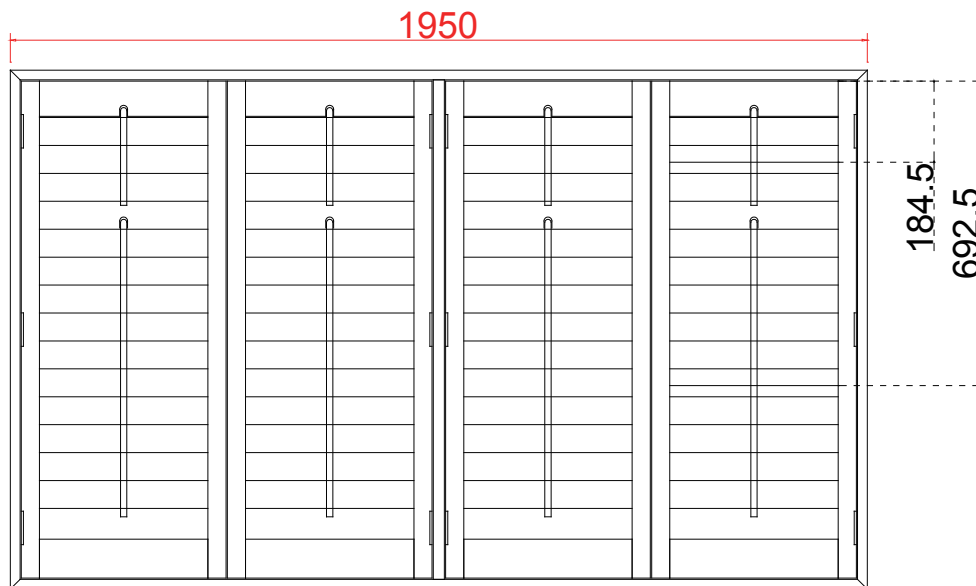

Tilt rod type (拉杆类型): Centre Tilt rod

Louvre Quantity (叶片数量): 60

Louvre Size (叶片尺寸): 326.8mm

Rail Size (上下板尺寸): 378.3mm

Order No (订单号): CGS Damian

Item (序号): 1

Room (房间号): Front/Left/Side

Louvre Size (叶片类型): 76mm

NOTES:

Shutter Color: 001 Super White

Hinges Color: White

Qty (数量): 1

Material (材质): Balmoral Pine Wood (松木)

Configuration (窗扇结构): L-DRTL-DR, IN, 4side, Astrigal Stile 41.3mm, Double Insert L Frame 50mm

Tilt rod type (拉杆类型): Centre Tilt rod

Louvre Quantity (叶片数量): 60

Louvre Size (叶片尺寸): 381.8mm

Rail Size (上下板尺寸): 433.3mm

Order No (订单号): CGS Damian

Item (序号): 2

Room (房间号): Front/Left

Louvre Size (叶片类型): 76mm

Double Insert L Frame 50mm

Louvre Quantity(叶片数量): 30

Louvre Size(叶片尺寸): 364.5mm

Rail Size(上下板尺寸): 416mm

Order No(订单号): CGS Damian

Item(序号): 3

Room(房间号): Front/Right

Louvre Size(叶片类型): 76mm