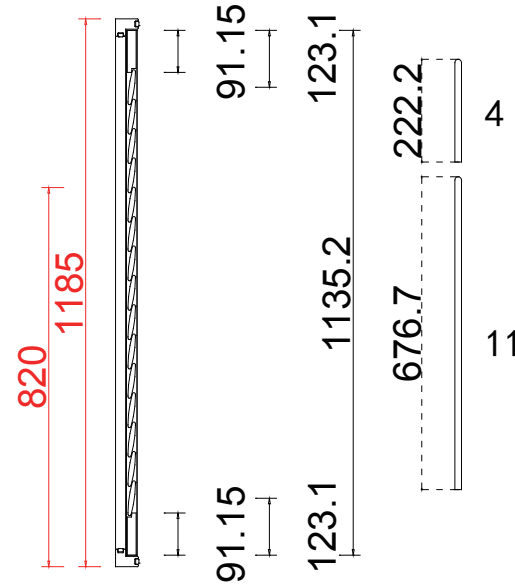

Tilt rod type (拉杆类型): Centre Tilt rod

Louvre Quantity (叶片数量): 60

Louvre Size (叶片尺寸): 326.8mm

Rail Size (上下板尺寸): 378.3mm

Order No (订单号): CGS Damian

Item (序号): 1

Room (房间号): Front/Left/Side

Louvre Size (叶片类型): 76mm

Louvre Quantity (叶片数量): 60

Louvre Size (叶片尺寸): 381.8mm

Rail Size (上下板尺寸): 433.3mm

Order No (订单号): CGS Damian

Item (序号): 2

Room (房间号): Front/Left

Louvre Size (叶片类型): 76mm

Double Insert L Frame 50mm

Louvre Quantity(叶片数量): 30

Louvre Size(叶片尺寸): 364.5mm

Rail Size(上下板尺寸): 416mm

Order No(订单号): CGS Damian

Item(序号): 3

Room(房间号): Front/Right

Louvre Size(叶片类型): 76mm