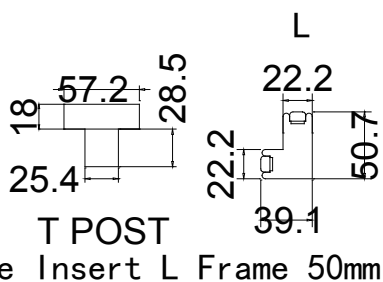

Tilt rod type (拉杆类型): Centre Tilt rod

Louvre Quantity (叶片数量): 60

Louvre Size (叶片尺寸): 326.8mm

Rail Size (上下板尺寸): 378.3mm

Order No (订单号): CGS Damian

Item (序号): 1

Room (房间号): Front/Left/Side

Louvre Size (叶片类型): 76mm

NOTES:

Shutter Color: 001 Super White

Hinges Color: White

Qty (数量): 1

Material (材质): Balmoral Pine Wood (松木)

Configuration (窗扇结构): L-DRTL-DR, IN, 4side, Astrigal Stile 41.3mm, Double Insert L Frame 50mm

Tilt rod type (拉杆类型): Centre Tilt rod

Louvre Quantity (叶片数量): 60

Louvre Size (叶片尺寸): 381.8mm

Rail Size (上下板尺寸): 433.3mm

Order No (订单号): CGS Damian

Item (序号): 2

Room (房间号): Front/Left

Louvre Size (叶片类型): 76mm

Double Insert L Frame 50mm

Louvre Quantity(叶片数量): 30

Louvre Size(叶片尺寸): 364.5mm

Rail Size(上下板尺寸): 416mm

Order No(订单号): CGS Damian

Item(序号): 3

Room(房间号): Front/Right

Louvre Size(叶片类型): 76mm