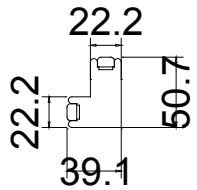

Tilt rod type (拉杆类型): Centre Tilt rod

Louvre Quantity (叶片数量): 60

Louvre Size (叶片尺寸): 326.8mm

Rail Size (上下板尺寸): 378.3mm

Order No (订单号): CGS Damian

Item (序号): 1

Room (房间号): Front/Left/Side

Louvre Size (叶片类型): 76mm

Louvre Quantity (叶片数量): 60

Louvre Size (叶片尺寸): 381.8mm

Rail Size (上下板尺寸): 433.3mm

Order No (订单号): CGS Damian

Item (序号): 2

Room (房间号): Front/Left

Louvre Size (叶片类型): 76mm

Double Insert L Frame 50mm

Louvre Quantity(叶片数量): 30

Louvre Size(叶片尺寸): 364.5mm

Rail Size(上下板尺寸): 416mm

Order No(订单号): CGS Damian

Item(序号): 3

Room(房间号): Front/Right

Louvre Size(叶片类型): 76mm