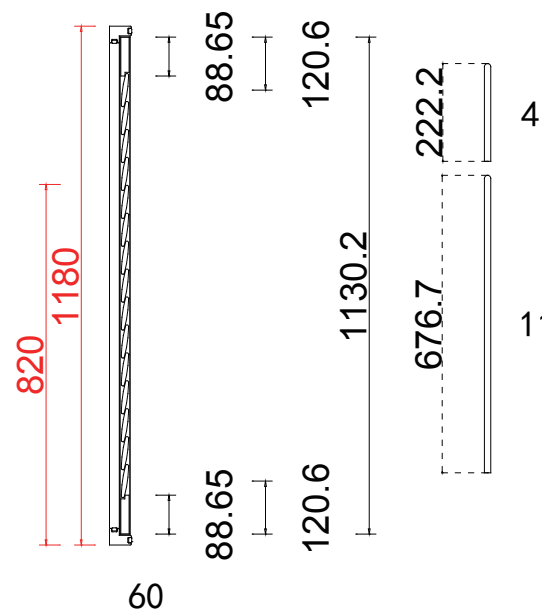

Double Insert L Frame 50mm

L R T L R

NOTES:

Shutter Color: 001 Super White

Hinges Color: White

Qty (数量): 1

Material (材质): Balmoral Pine Wood (松木)

Configuration (窗扇结构): L-DRTL-DR, IN, 4side, Astrigal Stile 41.3mm, Double Insert L Frame 50mm

Tilt rod type (拉杆类型): Centre Tilt rod

Louvre Quantity (叶片数量): 60

Louvre Size (叶片尺寸): 326.8mm

Rail Size (上下板尺寸): 378.3mm

Order No (订单号): CGS Damian

Item (序号): 1

Room (房间号): Front/Left/Side

Louvre Size (叶片类型): 76mm

Louvre Quantity (叶片数量): 60

Louvre Size (叶片尺寸): 381.8mm

Rail Size (上下板尺寸): 433.3mm

Order No (订单号): CGS Damian

Item (序号): 2

Room (房间号): Front/Left

Louvre Size (叶片类型): 76mm

Double Insert L Frame 50mm

Louvre Quantity(叶片数量): 30

Louvre Size(叶片尺寸): 364.5mm

Rail Size(上下板尺寸): 416mm

Order No(订单号): CGS Damian

Item(序号): 3

Room(房间号): Front/Right

Louvre Size(叶片类型): 76mm