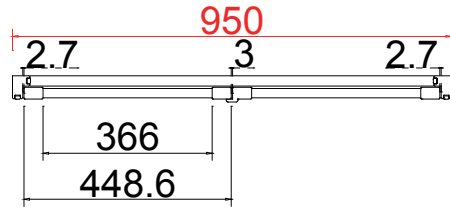

Tilt rod type (拉杆类型): Centre Tilt rod

Louvre Quantity (叶片数量): 60

Louvre Size (叶片尺寸): 326.8mm

Rail Size (上下板尺寸): 378.3mm

Order No (订单号): CGS Damian

Item (序号): 1

Room (房间号): Front/Left/Side

Louvre Size (叶片类型): 76mm

Louvre Quantity (叶片数量): 60

Louvre Size (叶片尺寸): 381.8mm

Rail Size (上下板尺寸): 433.3mm

Order No (订单号): CGS Damian

Item (序号): 2

Room (房间号): Front/Left

Louvre Size (叶片类型): 76mm

Double Insert L Frame 50mm

Louvre Quantity(叶片数量): 30

Louvre Size(叶片尺寸): 364.5mm

Rail Size(上下板尺寸): 416mm

Order No(订单号): CGS Damian

Item(序号): 3

Room(房间号): Front/Right

Louvre Size(叶片类型): 76mm