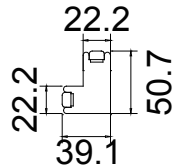

Bay-Post-50

L B L R B R

112

Double Insert L Frame 50mm

NOTES:

Shutter Color: 001 Super White

Hinges Color: White

Qty(数量): 1

Material(材质): Balmoral Pine Wood (松木)

Configuration(窗扇结构): LBL-DRBR, IN, 4side, Astrigal Stile 41.3mm, Double Insert L Frame 50mm

Tilt rod type(拉杆类型): Easy tilt System

Louvre Quantity(叶片数量): 28/56/28

Louvre Size(叶片尺寸): 424.8mm, 561.7mm, 424.8mm

Rail Size(上下板尺寸): 476.3mm, 613.2mm, 476.3mm

Order No(订单号): CGS Mr & Mrs Thompson

Item(序号): 1

Room(房间号): Lounge

Louvre Size(叶片类型): 63mm

63mm

Bay-Post-50

L B L R B R

Tilt rod type(拉杆类型): Easy tilt System

Louvre Quantity(叶片数量): 21/42/21

Louvre Size(叶片尺寸): 404.8mm, 561.7mm, 404.8mm

Rail Size(上下板尺寸): 456.3mm, 613.2mm, 456.3mm

Order No(订单号): CGS Mr & Mrs Thompson

Item(序号): 2