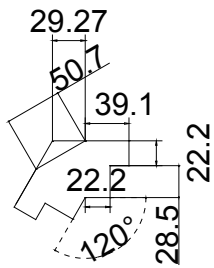

Material(材质): Balmoral Pine Wood (松木)

Configuration(窗扇结构): LBL-DRBR, IN, 4side, Astrigal Stile 41.3mm, Double Insert L Frame 50mm

Tilt rod type(拉杆类型): Easy tilt System

Louvre Quantity(叶片数量): 28/56/28

Louvre Size(叶片尺寸): 424.8mm, 561.7mm, 424.8mm

Rail Size(上下板尺寸): 476.3mm, 613.2mm, 476.3mm

Order No(订单号): CGS Mr & Mrs Thompson

Item(序号): 1

Room(房间号): Lounge

Louvre Size(叶片类型): 63mm

63mm

Bay-Post-50

L B L R B R

Tilt rod type(拉杆类型): Easy tilt System

Louvre Quantity(叶片数量): 21/42/21

Louvre Size(叶片尺寸): 404.8mm, 561.7mm, 404.8mm

Rail Size(上下板尺寸): 456.3mm, 613.2mm, 456.3mm

Order No(订单号): CGS Mr & Mrs Thompson

Item(序号): 2

Room(房间号): Bedroom

Louvre Size(叶片类型): 63mm