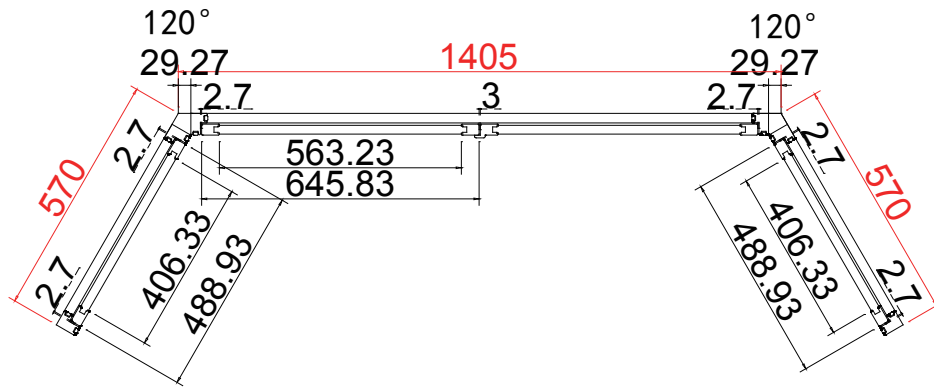

Material(材质): Balmoral Pine Wood (松木)

Configuration(窗扇结构): LBL-DRBR, IN, 4side, Astrigal Stile 41.3mm, Double Insert L Frame 50mm

Tilt rod type(拉杆类型): Easy tilt System

Louvre Quantity(叶片数量): 28/56/28

Louvre Size(叶片尺寸): 424.8mm, 561.7mm, 424.8mm

Rail Size(上下板尺寸): 476.3mm, 613.2mm, 476.3mm

Order No(订单号): CGS Mr & Mrs Thompson

Item(序号): 1

Room(房间号): Lounge

Louvre Size(叶片类型): 63mm

63mm

Bay-Post-50

L B L R B R

Tilt rod type(拉杆类型): Easy tilt System

Louvre Quantity(叶片数量): 21/42/21

Louvre Size(叶片尺寸): 404.8mm, 561.7mm, 404.8mm

Rail Size(上下板尺寸): 456.3mm, 613.2mm, 456.3mm

Order No(订单号): CGS Mr & Mrs Thompson

Item(序号): 2

Room(房间号): Bedroom

Louvre Size(叶片类型): 63mm