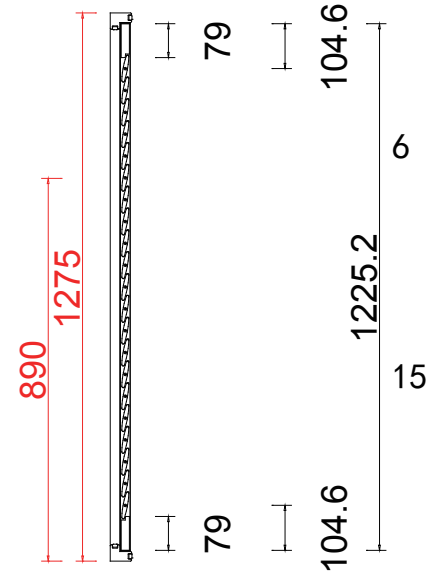

Material(材质): Balmoral Pine Wood (松木)

Configuration(窗扇结构): LBL-DRBR, IN, 4side, Astrigal Stile 41.3mm, Double Insert L Frame 50mm

Tilt rod type(拉杆类型): Easy tilt System

Louvre Quantity(叶片数量): 28/56/28

Louvre Size(叶片尺寸): 424.8mm, 561.7mm, 424.8mm

Rail Size(上下板尺寸): 476.3mm, 613.2mm, 476.3mm

Order No(订单号): CGS Mr & Mrs Thompson

Item(序号): 1

Room(房间号): Lounge

Louvre Size(叶片类型): 63mm

63mm

Bay-Post-50

L B L R B R

Tilt rod type(拉杆类型): Easy tilt System

Louvre Quantity(叶片数量): 21/42/21

Louvre Size(叶片尺寸): 404.8mm, 561.7mm, 404.8mm

Rail Size(上下板尺寸): 456.3mm, 613.2mm, 456.3mm

Order No(订单号): CGS Mr & Mrs Thompson

Item(序号): 2

Room(房间号): Bedroom

Louvre Size(叶片类型): 63mm