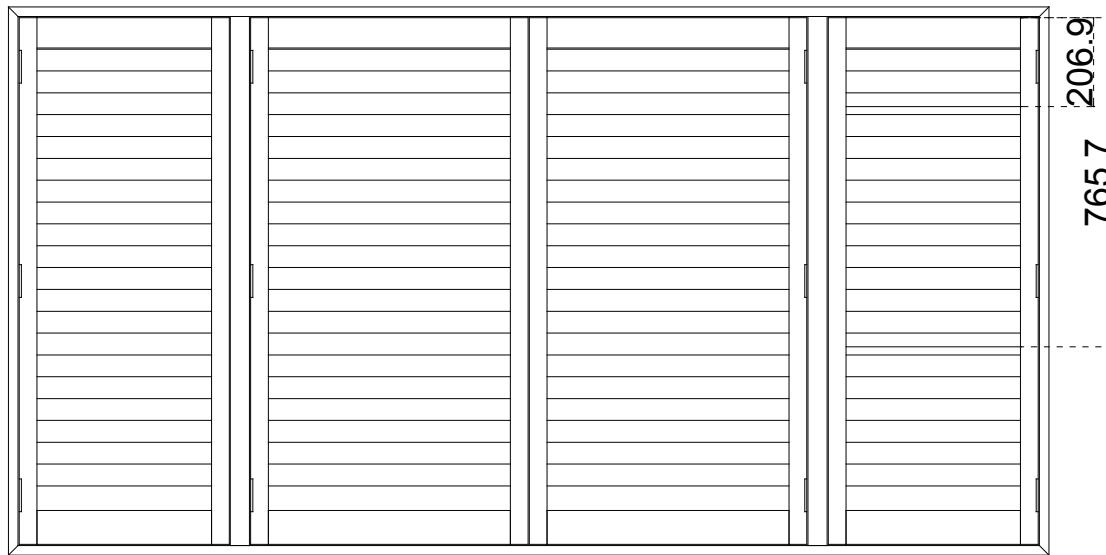

Material(材质): Balmoral Pine Wood (松木)

Configuration(窗扇结构): LBL-DRBR, IN, 4side, Astrigal Stile 41.3mm, Double Insert L Frame 50mm

Tilt rod type(拉杆类型): Easy tilt System

Louvre Quantity(叶片数量): 28/56/28

Louvre Size(叶片尺寸): 424.8mm, 561.7mm, 424.8mm

Rail Size(上下板尺寸): 476.3mm, 613.2mm, 476.3mm

Order No(订单号): CGS Mr & Mrs Thompson

Item(序号): 1

Room(房间号): Lounge

Louvre Size(叶片类型): 63mm

63mm

Bay-Post-50

L B L R B R

Double Insert L Frame 50mm

NOTES:

Shutter Color: 001 Super White

Hinges Color: White

Qty(数量): 1

Material(材质): Balmoral Pine Wood (松木)

Configuration(窗扇结构): LBL-DRBR, IN, 4side, Astrigal Stile 41.3mm, Double Insert L Frame 50mm

Tilt rod type(拉杆类型): Easy tilt System

Louvre Quantity(叶片数量): 21/42/21

Louvre Size(叶片尺寸): 404.8mm, 561.7mm, 404.8mm

Rail Size(上下板尺寸): 456.3mm, 613.2mm, 456.3mm

Order No(订单号): CGS Mr & Mrs Thompson

Item(序号): 2