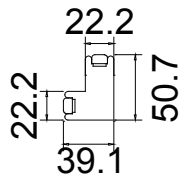

Material(材质): Balmoral Pine Wood (松木)

Configuration(窗扇结构): LBL-DRBR, IN, 4side, Astrigal Stile 41.3mm, Double Insert L Frame 50mm

Tilt rod type(拉杆类型): Easy tilt System

Louvre Quantity(叶片数量): 28/56/28

Louvre Size(叶片尺寸): 424.8mm, 561.7mm, 424.8mm

Rail Size(上下板尺寸): 476.3mm, 613.2mm, 476.3mm

Order No(订单号): CGS Mr & Mrs Thompson

Item(序号): 1

Room(房间号): Lounge

Louvre Size(叶片类型): 63mm

63mm

Bay-Post-50

L B L R B R

Tilt rod type(拉杆类型): Easy tilt System

Louvre Quantity(叶片数量): 21/42/21

Louvre Size(叶片尺寸): 404.8mm, 561.7mm, 404.8mm

Rail Size(上下板尺寸): 456.3mm, 613.2mm, 456.3mm

Order No(订单号): CGS Mr & Mrs Thompson

Item(序号): 2

Room(房间号): Bedroom

Louvre Size(叶片类型): 63mm