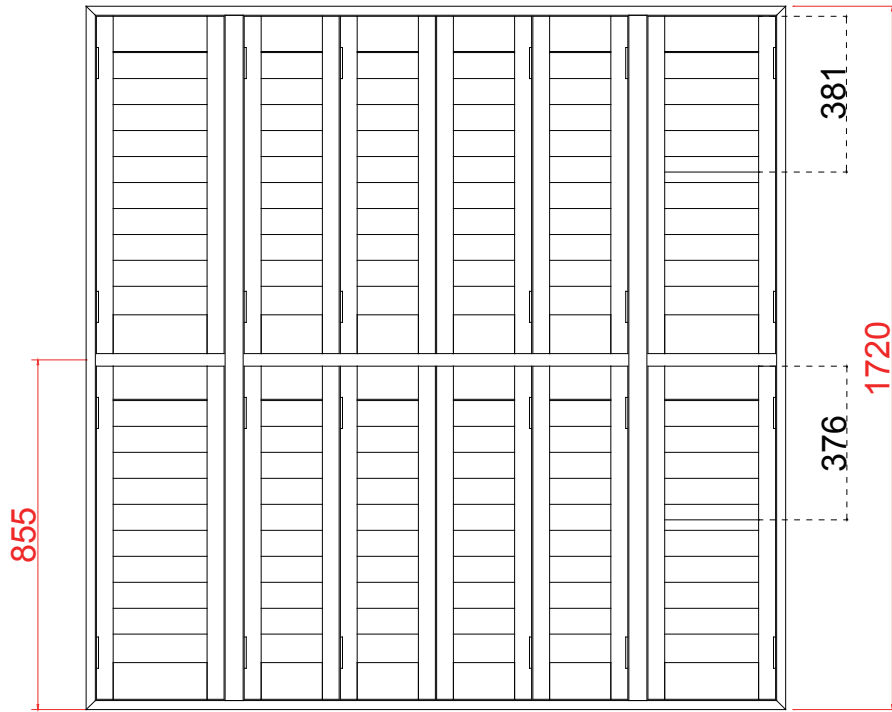

L B L L R R B R

120

NOTES:

Shutter Color: 003 Slaked Lime

Hinges Color: Brass (古铜)

Qty (数量): 1

Material (材质): Balmoral Pine Wood (松木)

Configuration (窗扇结构): LBL-DL-DR-DRBR, IN, 4side, Astrigal Stile 41.3mm, Vintage L Frame 60mm

Tilt rod type (拉杆类型): Easy tilt System

Louvre Quantity (叶片数量): 20/80/20

Louvre Size (叶片尺寸): 228.2mm, 148.3mm, 228.2mm

Rail Size (上下板尺寸): 279.7mm, 199.8mm, 279.7mm

Order No (订单号): IND Mrs Pearce

Item (序号): 2

Room (房间号): Left Bay

Louvre Size (叶片类型): 76mm

Bay Post 60 Vintage L Frame 60mm