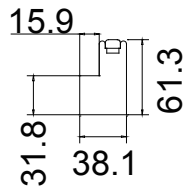

NOTES:

Shutter Color: 003 Slaked Lime

Hinges Color: Brass (古铜)

Qty (数量): 1

Material (材质): Balmoral Pine Wood (松木)

Configuration (窗扇结构): LBL-DL-DR-DRBR, IN, 4side, Astrigal Stile 41.3mm, Vintage L Frame 60mm

Tilt rod type (拉杆类型): Easy tilt System

Louvre Quantity (叶片数量): 20/80/20

Louvre Size (叶片尺寸): 228.2mm, 148.3mm, 228.2mm

Rail Size (上下板尺寸): 279.7mm, 199.8mm, 279.7mm

Order No (订单号): IND Mrs Pearce

Item (序号): 2

Room (房间号): Left Bay

Louvre Size (叶片类型): 76mm

Bay Post 60 Vintage L Frame 60mm