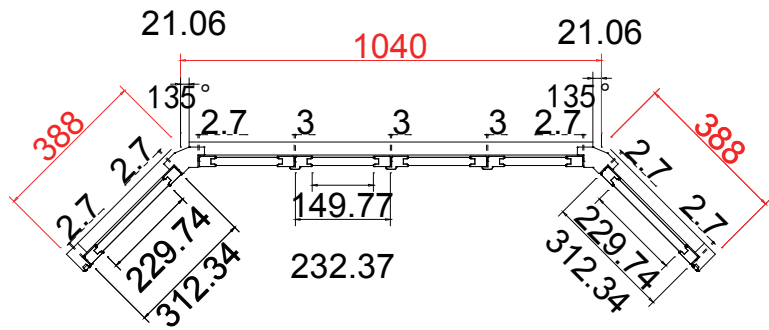

L B L L R R B R

120

NOTES:

Shutter Color: 003 Slaked Lime

Hinges Color: Brass (古铜)

Qty (数量): 1

Material (材质): Balmoral Pine Wood (松木)

Configuration (窗扇结构): LBL-DL-DR-DRBR, IN, 4side, Astrigal Stile 41.3mm, Vintage L Frame 60mm

Tilt rod type (拉杆类型): Easy tilt System

Louvre Quantity (叶片数量): 20/80/20

Louvre Size (叶片尺寸): 228.2mm, 148.3mm, 228.2mm

Rail Size (上下板尺寸): 279.7mm, 199.8mm, 279.7mm

Order No (订单号): IND Mrs Pearce

Item (序号): 2

Room (房间号): Left Bay

Louvre Size (叶片类型): 76mm

Bay Post 60 Vintage L Frame 60mm