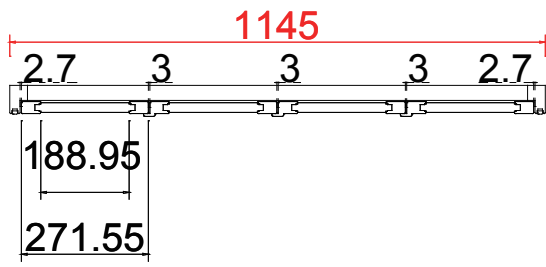

Rail Size (上下板尺寸): 279.7mm, 199.8mm, 279.7mm

Order No (订单号): IND Mrs Pearce

Item (序号): 2

Room (房间号): Left Bay

Louvre Size (叶片类型): 76mm

Bay Post 60 Vintage L Frame 60mm

Vintage L Frame 60mm

NOTES:

Louvre Quantity (叶片数量): 64

Louvre Size (叶片尺寸): 190.0mm

Rail Size (上下板尺寸): 241.5mm

Order No (订单号): IND Mrs Pearce

Item (序号): 3

Room (房间号): Front Bed Left

Louvre Size (叶片类型): 76mm

64

Tilt rod type (拉杆类型): Easy tilt System

Louvre Quantity (叶片数量): 64

Louvre Size (叶片尺寸): 187.5mm

Rail Size (上下板尺寸): 239.0mm

Order No (订单号): IND Mrs Pearce

Item (序号): 4

Room (房间号): Front Bed Left

Louvre Size (叶片类型): 76mm

Tilt rod type (拉杆类型): Easy tilt System

Louvre Quantity (叶片数量): 64

Louvre Size (叶片尺寸): 191.7mm

Rail Size (上下板尺寸): 243.2mm

Order No (订单号): IND Mrs Pearce

Item (序号): 5

Room (房间号): Front Bed Left

Louvre Size (叶片类型): 76mm