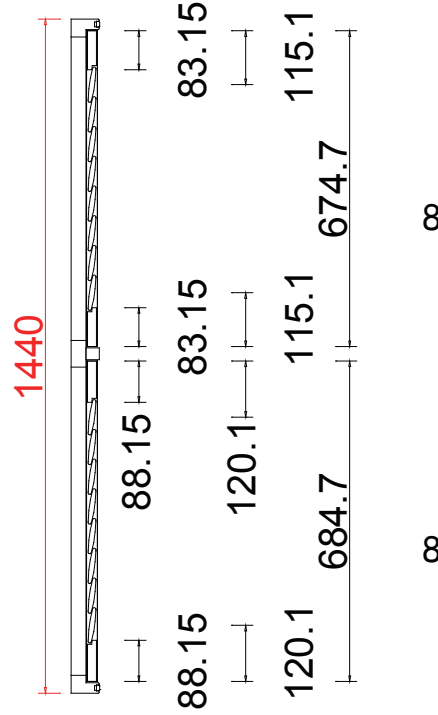

Rail Size (上下板尺寸): 279.7mm, 199.8mm, 279.7mm

Order No (订单号): IND Mrs Pearce

Item (序号): 2

Room (房间号): Left Bay

Louvre Size (叶片类型): 76mm

Bay Post 60 Vintage L Frame 60mm

Vintage L Frame 60mm

NOTES:

Louvre Quantity (叶片数量): 64

Louvre Size (叶片尺寸): 190.0mm

Rail Size (上下板尺寸): 241.5mm

Order No (订单号): IND Mrs Pearce

Item (序号): 3

Room (房间号): Front Bed Left

Louvre Size (叶片类型): 76mm

64

Tilt rod type (拉杆类型): Easy tilt System

Louvre Quantity (叶片数量): 64

Louvre Size (叶片尺寸): 187.5mm

Rail Size (上下板尺寸): 239.0mm

Order No (订单号): IND Mrs Pearce

Item (序号): 4

Room (房间号): Front Bed Left

Louvre Size (叶片类型): 76mm

Tilt rod type (拉杆类型): Easy tilt System

Louvre Quantity (叶片数量): 64

Louvre Size (叶片尺寸): 191.7mm

Rail Size (上下板尺寸): 243.2mm

Order No (订单号): IND Mrs Pearce

Item (序号): 5

Room (房间号): Front Bed Left

Louvre Size (叶片类型): 76mm