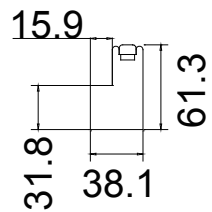

Louvre Quantity (叶片数量): 19/76/19
 Louvre Size (叶片尺寸): 225.2mm, 148.8mm, 228.2mm
 Rail Size (上下板尺寸): 276.7mm, 200.3mm, 279.7mm

Order No (订单号): IND Mrs Pearce
 Item (序号): 1
 Room (房间号): Lounge Bay
 Louvre Size (叶片类型): 76mm

Configuration (窗扇结构): LBL-DL-DR-DRBR, IN, 4side, Astrigal Stile 41.3mm, Vintage L Frame 60mm

Tilt rod type (拉杆类型): Easy tilt System

Louvre Quantity (叶片数量): 20/80/20

Louvre Size (叶片尺寸): 228.2mm, 148.3mm, 228.2mm

Rail Size (上下板尺寸): 279.7mm, 199.8mm, 279.7mm

Order No (订单号): IND Mrs Pearce

Item (序号): 2

Room (房间号): Left Bay

Louvre Size (叶片类型): 76mm

Bay Post 60 Vintage L Frame 60mm

Vintage L Frame 60mm

NOTES:

Louvre Quantity (叶片数量): 64

Louvre Size (叶片尺寸): 190.0mm

Rail Size (上下板尺寸): 241.5mm

Order No (订单号): IND Mrs Pearce

Item (序号): 3

Room (房间号): Front Bed Left

Louvre Size (叶片类型): 76mm

64