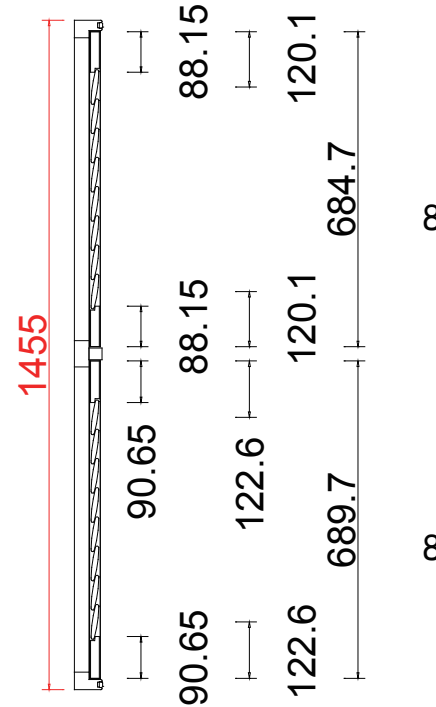

Rail Size (上下板尺寸): 279.7mm, 199.8mm, 279.7mm

Order No (订单号): IND Mrs Pearce

Item (序号): 2

Room (房间号): Left Bay

Louvre Size (叶片类型): 76mm

Bay Post 60 Vintage L Frame 60mm

Vintage L Frame 60mm

NOTES:

Louvre Quantity (叶片数量): 64

Louvre Size (叶片尺寸): 190.0mm

Rail Size (上下板尺寸): 241.5mm

Order No (订单号): IND Mrs Pearce

Item (序号): 3

Room (房间号): Front Bed Left

Louvre Size (叶片类型): 76mm

64

Tilt rod type (拉杆类型): Easy tilt System

Louvre Quantity (叶片数量): 64

Louvre Size (叶片尺寸): 187.5mm

Rail Size (上下板尺寸): 239.0mm

Order No (订单号): IND Mrs Pearce

Item (序号): 4

Room (房间号): Front Bed Left

Louvre Size (叶片类型): 76mm

Tilt rod type (拉杆类型): Easy tilt System

Louvre Quantity (叶片数量): 64

Louvre Size (叶片尺寸): 191.7mm

Rail Size (上下板尺寸): 243.2mm

Order No (订单号): IND Mrs Pearce

Item (序号): 5

Room (房间号): Front Bed Left

Louvre Size (叶片类型): 76mm