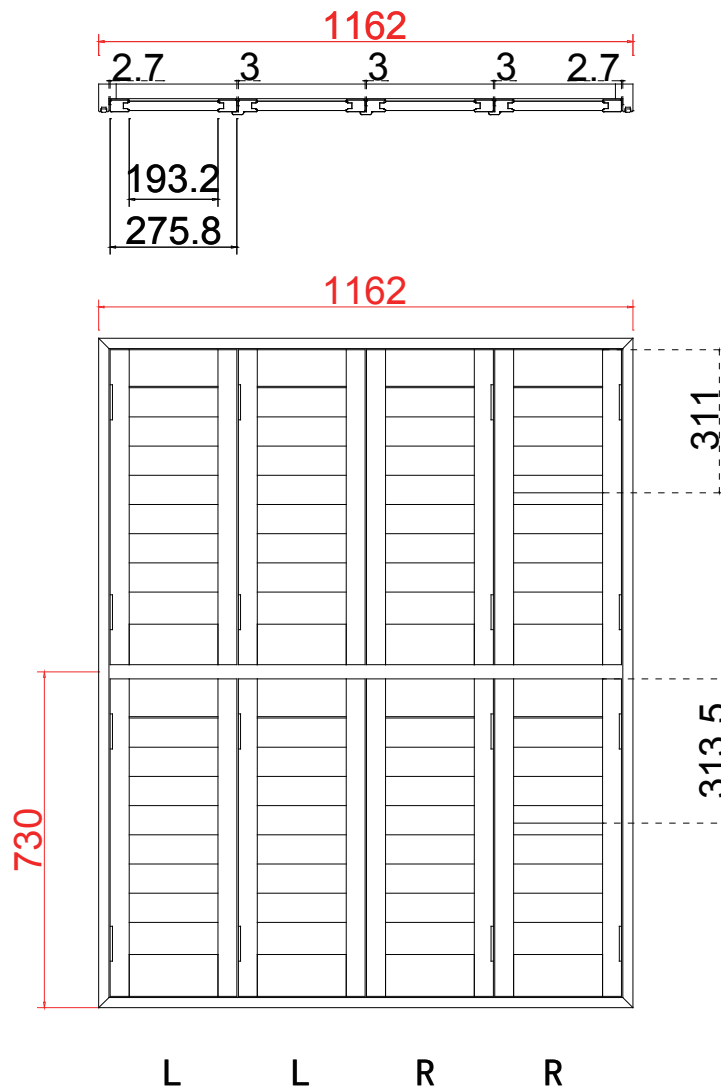

Rail Size (上下板尺寸): 279.7mm, 199.8mm, 279.7mm

Order No (订单号): IND Mrs Pearce

Item (序号): 2

Room (房间号): Left Bay

Louvre Size (叶片类型): 76mm

Bay Post 60 Vintage L Frame 60mm

Vintage L Frame 60mm

NOTES:

Louvre Quantity (叶片数量): 64

Louvre Size (叶片尺寸): 190.0mm

Rail Size (上下板尺寸): 241.5mm

Order No (订单号): IND Mrs Pearce

Item (序号): 3

Room (房间号): Front Bed Left

Louvre Size (叶片类型): 76mm

64

Tilt rod type (拉杆类型): Easy tilt System

Louvre Quantity (叶片数量): 64

Louvre Size (叶片尺寸): 187.5mm

Rail Size (上下板尺寸): 239.0mm

Order No (订单号): IND Mrs Pearce

Item (序号): 4

Room (房间号): Front Bed Left

Louvre Size (叶片类型): 76mm

Tilt rod type (拉杆类型): Easy tilt System

Louvre Quantity (叶片数量): 64

Louvre Size (叶片尺寸): 191.7mm

Rail Size (上下板尺寸): 243.2mm

Order No (订单号): IND Mrs Pearce

Item (序号): 5

Room (房间号): Front Bed Left

Louvre Size (叶片类型): 76mm