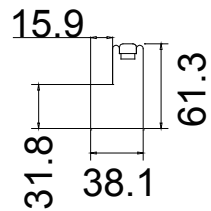

Rail Size (上下板尺寸): 279.7mm, 199.8mm, 279.7mm

Order No (订单号): IND Mrs Pearce

Item (序号): 2

Room (房间号): Left Bay

Louvre Size (叶片类型): 76mm

Bay Post 60 Vintage L Frame 60mm

Vintage L Frame 60mm

NOTES:

Louvre Quantity (叶片数量): 64

Louvre Size (叶片尺寸): 190.0mm

Rail Size (上下板尺寸): 241.5mm

Order No (订单号): IND Mrs Pearce

Item (序号): 3

Room (房间号): Front Bed Left

Louvre Size (叶片类型): 76mm

64

Tilt rod type (拉杆类型): Easy tilt System

Louvre Quantity (叶片数量): 64

Louvre Size (叶片尺寸): 187.5mm

Rail Size (上下板尺寸): 239.0mm

Order No (订单号): IND Mrs Pearce

Item (序号): 4

Room (房间号): Front Bed Left

Louvre Size (叶片类型): 76mm

Tilt rod type (拉杆类型): Easy tilt System

Louvre Quantity (叶片数量): 64

Louvre Size (叶片尺寸): 191.7mm

Rail Size (上下板尺寸): 243.2mm

Order No (订单号): IND Mrs Pearce

Item (序号): 5

Room (房间号): Front Bed Left

Louvre Size (叶片类型): 76mm