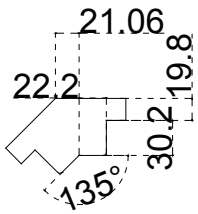

NOTES:

Shutter Color: 003 Slaked Lime

Hinges Color: Brass (古铜)

Qty (数量): 1

Material (材质): Balmoral Pine Wood (松木)

Configuration (窗扇结构): LBL-DL-DR-DRBR, IN, 4side, Astrigal Stile 41.3mm, Vintage L Frame 60mm

Tilt rod type (拉杆类型): Easy tilt System

Louvre Quantity (叶片数量): 20/80/20

Louvre Size (叶片尺寸): 228.2mm, 148.3mm, 228.2mm

Rail Size (上下板尺寸): 279.7mm, 199.8mm, 279.7mm

Order No (订单号): IND Mrs Pearce

Item (序号): 2

Room (房间号): Left Bay

Louvre Size (叶片类型): 76mm

Bay Post 60 Vintage L Frame 60mm