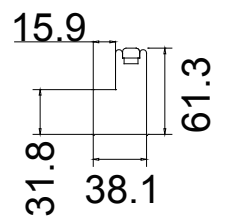

Vintage L Frame 60mm

NOTES:

Shutter Color: 003 Slaked Lime

Hinges Color: Brass (古铜)

Qty (数量): 1

Material (材质): Balmoral Pine Wood (松木)

Configuration (窗扇结构): L-DL-DR-DR, IN, 4side, Astrigal Stile 41.3mm, Vintage L Frame 60mm

Tilt rod type (拉杆类型): Easy tilt System

Louvre Quantity (叶片数量): 64

Louvre Size (叶片尺寸): 187.5mm

Rail Size (上下板尺寸): 239.0mm

Order No (订单号): IND Mrs Pearce

Item (序号): 4

Room (房间号): Front Bed Left

Louvre Size (叶片类型): 76mm