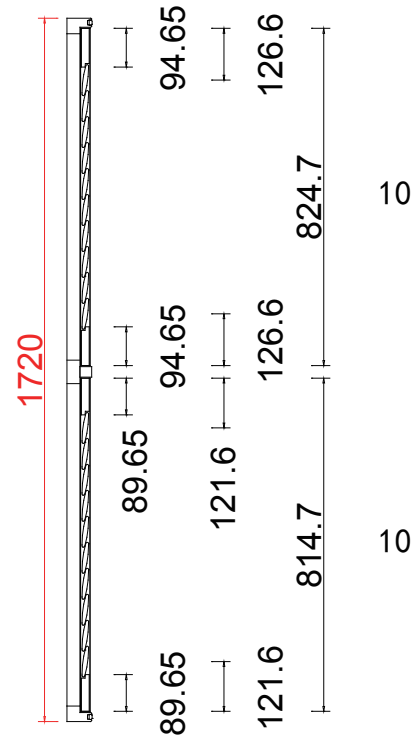

L B L L R R B R

120

NOTES:

Shutter Color: 003 Slaked Lime

Hinges Color: Brass (古铜)

Qty (数量): 1

Material (材质): Balmoral Pine Wood (松木)

Configuration (窗扇结构): LBL-DL-DR-DRBR, IN, 4side, Astrigal Stile 41.3mm, Vintage L Frame 60mm

Tilt rod type (拉杆类型): Easy tilt System

Louvre Quantity (叶片数量): 20/80/20

Louvre Size (叶片尺寸): 228.2mm, 148.3mm, 228.2mm

Rail Size (上下板尺寸): 279.7mm, 199.8mm, 279.7mm

Order No (订单号): IND Mrs Pearce

Item (序号): 2

Room (房间号): Left Bay

Louvre Size (叶片类型): 76mm

Bay Post 60 Vintage L Frame 60mm