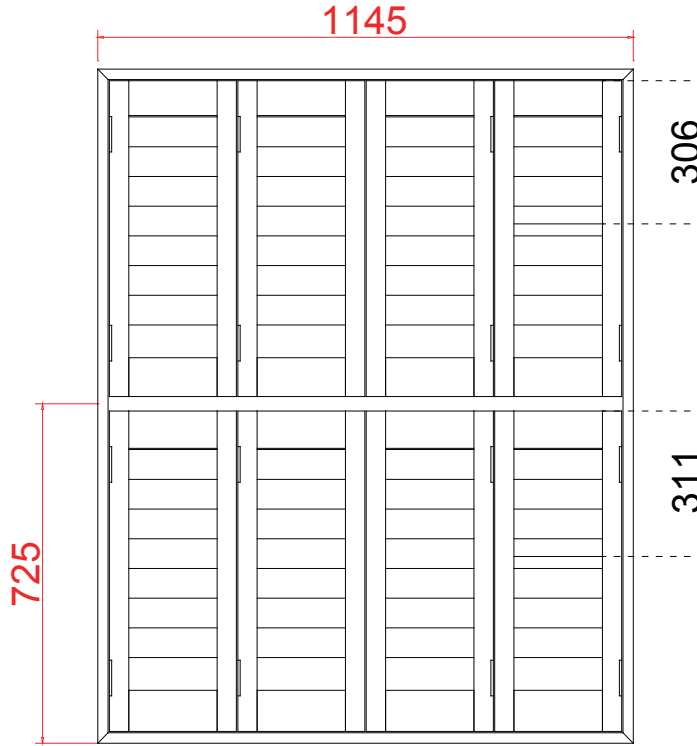

Rail Size (上下板尺寸): 279.7mm, 199.8mm, 279.7mm

Order No (订单号): IND Mrs Pearce

Item (序号): 2

Room (房间号): Left Bay

Louvre Size (叶片类型): 76mm

Bay Post 60 Vintage L Frame 60mm

Vintage L Frame 60mm

NOTES:

Louvre Quantity (叶片数量): 64

Louvre Size (叶片尺寸): 190.0mm

Rail Size (上下板尺寸): 241.5mm

Order No (订单号): IND Mrs Pearce

Item (序号): 3

Room (房间号): Front Bed Left

Louvre Size (叶片类型): 76mm

64

Tilt rod type (拉杆类型): Easy tilt System

Louvre Quantity (叶片数量): 64

Louvre Size (叶片尺寸): 187.5mm

Rail Size (上下板尺寸): 239.0mm

Order No (订单号): IND Mrs Pearce

Item (序号): 4

Room (房间号): Front Bed Left

Louvre Size (叶片类型): 76mm

Tilt rod type (拉杆类型): Easy tilt System

Louvre Quantity (叶片数量): 64

Louvre Size (叶片尺寸): 191.7mm

Rail Size (上下板尺寸): 243.2mm

Order No (订单号): IND Mrs Pearce

Item (序号): 5

Room (房间号): Front Bed Left

Louvre Size (叶片类型): 76mm