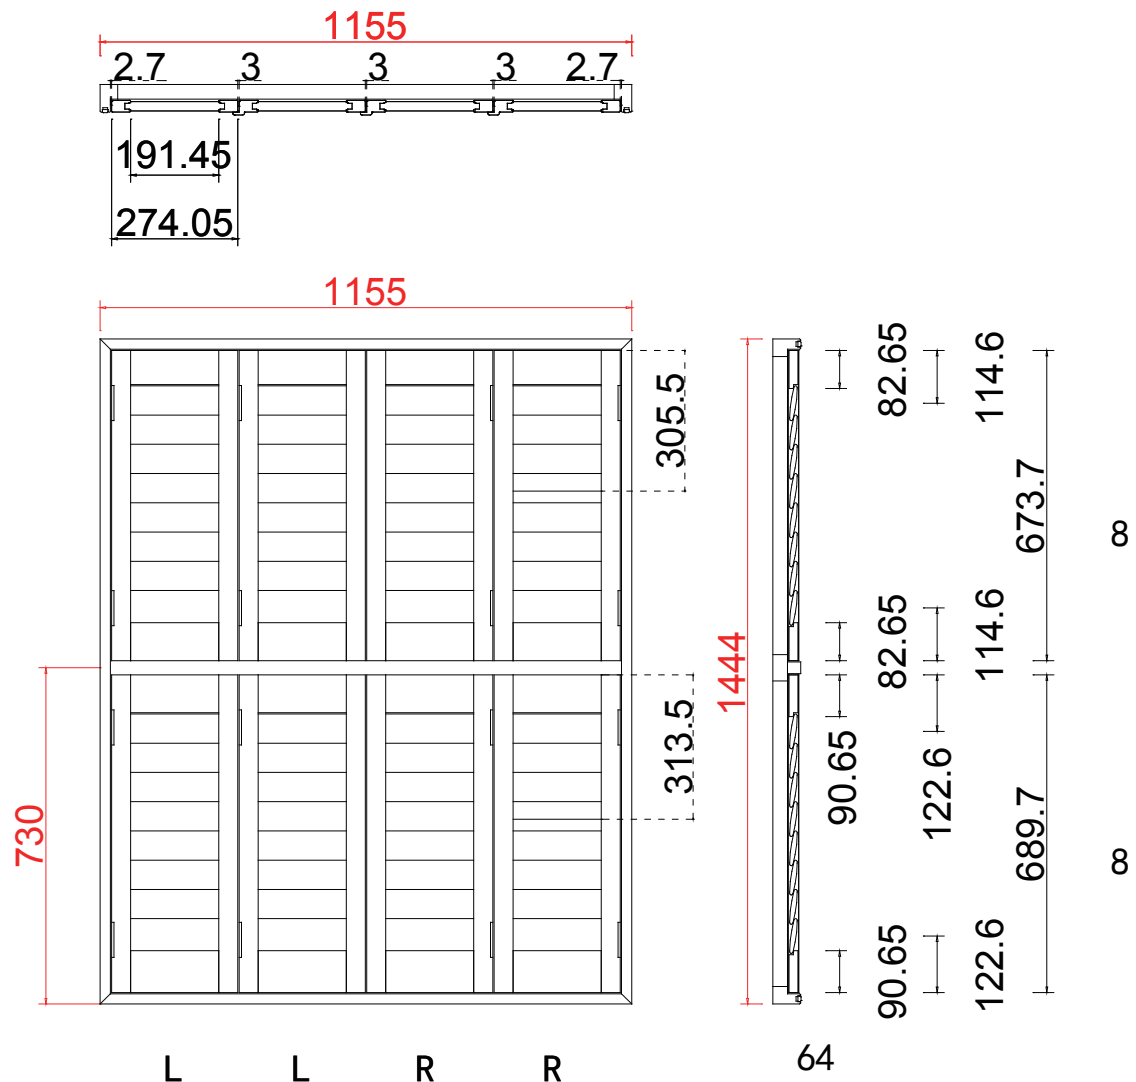

Rail Size (上下板尺寸): 279.7mm, 199.8mm, 279.7mm

Order No (订单号): IND Mrs Pearce

Item (序号): 2

Room (房间号): Left Bay

Louvre Size (叶片类型): 76mm

Bay Post 60 Vintage L Frame 60mm

Vintage L Frame 60mm

NOTES:

Louvre Quantity (叶片数量): 64

Louvre Size (叶片尺寸): 190.0mm

Rail Size (上下板尺寸): 241.5mm

Order No (订单号): IND Mrs Pearce

Item (序号): 3

Room (房间号): Front Bed Left

Louvre Size (叶片类型): 76mm

64

Tilt rod type (拉杆类型): Easy tilt System

Louvre Quantity (叶片数量): 64

Louvre Size (叶片尺寸): 187.5mm

Rail Size (上下板尺寸): 239.0mm

Order No (订单号): IND Mrs Pearce

Item (序号): 4

Room (房间号): Front Bed Left

Louvre Size (叶片类型): 76mm

Tilt rod type (拉杆类型): Easy tilt System

Louvre Quantity (叶片数量): 64

Louvre Size (叶片尺寸): 191.7mm

Rail Size (上下板尺寸): 243.2mm

Order No (订单号): IND Mrs Pearce

Item (序号): 5

Room (房间号): Front Bed Left

Louvre Size (叶片类型): 76mm