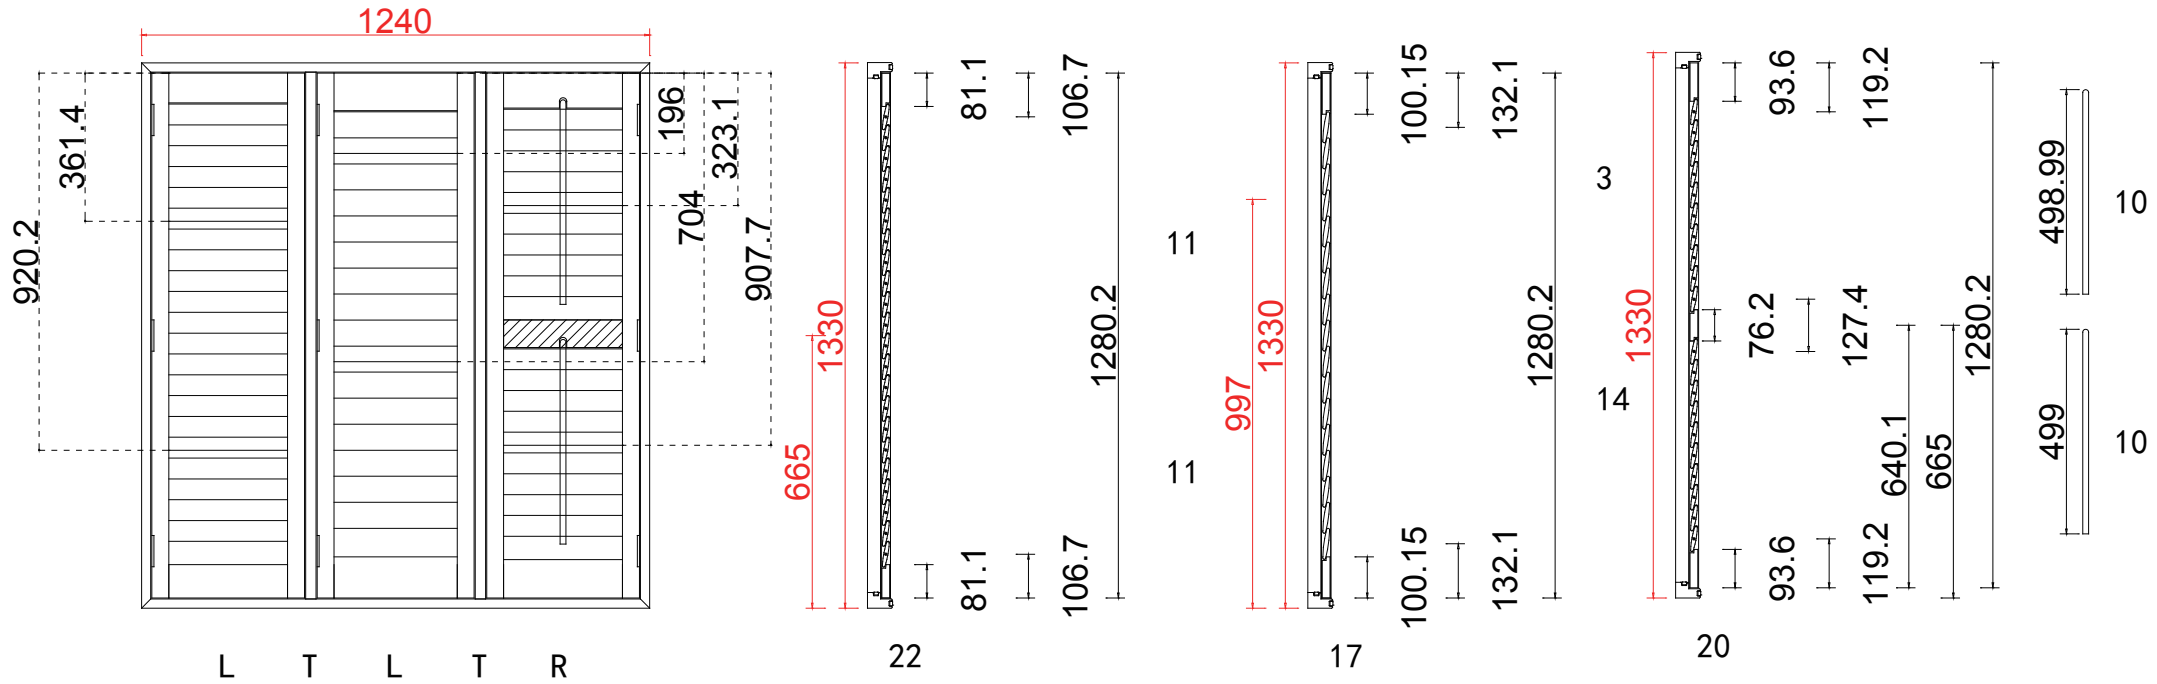

Left Panel 63mm Louvre. Easy Tilt. Split Louvres at 665mm in Super White
 Centre Panel 76mm Louvre. Easy Tilt. Split Louvres at 997mm in Sea Mist
 Right Panel 63mm Louvres. Centre tilt. Midrail at 665mm in Wevet.
 第一扇665分段001 Super White 颜色, 用63mm叶片, 内置拉杆;
 第二扇997分段Sea Mist颜色, 用76mm叶片, 内置拉杆;
 第三扇665中板002 Wevet颜色, 用63mm叶片, 中心拉杆

Double Insert L Frame 60mm

NOTES:

Shutter Color: 001 Super White/Sea Mist/002 Wevet
 Hinges Color: Stainless Steel (不锈钢)
 Qty(数量): 1
 Material(材质): Balmoral Pine Wood (松木)
 Configuration(窗扇结构): LTLTR, IN, 4side, Butt Stile 41.3mm, Double Insert L Frame 60mm
 Tilt rod type(拉杆类型): Easy tilt System
 Louvre Quantity(叶片数量): 22/17/20
 Louvre Size(叶片尺寸): 288.6mm, 299.1mm, 288.6mm
 Rail Size(上下板中板尺寸): 340.1mm, 350.6mm, 340.1mm

Order No(订单号): CGS Showroom
 Item(序号): 1
 Room(房间号): Showroom
 Louvre Size(叶片类型): 63mm/76mm/63mm