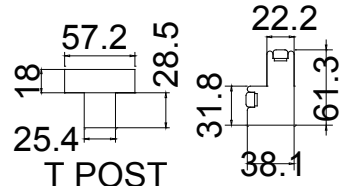

Left Panel 63mm Louvre. Easy Tilt. Split Louvres at 665mm in Super White
 Centre Panel 76mm Louvre. Easy Tilt. Split Louvres at 997mm in Sea Mist
 Right Panel 63mm Louvres. Centre tilt. Midrail at 665mm in Wevet.
 第一扇665分段001 Super White 颜色, 用63mm叶片, 内置拉杆;
 第二扇997分段Sea Mist颜色, 用76mm叶片, 内置拉杆;
 第三扇665中板002 Wevet颜色, 用63mm叶片, 中心拉杆

Double Insert L Frame 60mm

NOTES:

Shutter Color: 001 Super White/Sea Mist/002 Wevet
 Hinges Color: Stainless Steel (不锈钢)
 Qty(数量): 1
 Material(材质): Balmoral Pine Wood (松木)
 Configuration(窗扇结构): LTLTR, IN, 4side, Butt Stile 41.3mm, Double Insert L Frame 60mm
 Tilt rod type(拉杆类型): Easy tilt System
 Louvre Quantity(叶片数量): 22/17/20
 Louvre Size(叶片尺寸): 288.6mm, 299.1mm, 288.6mm
 Rail Size(上下板中板尺寸): 340.1mm, 350.6mm, 340.1mm

Order No(订单号): CGS Showroom
 Item(序号): 1
 Room(房间号): Showroom
 Louvre Size(叶片类型): 63mm/76mm/63mm