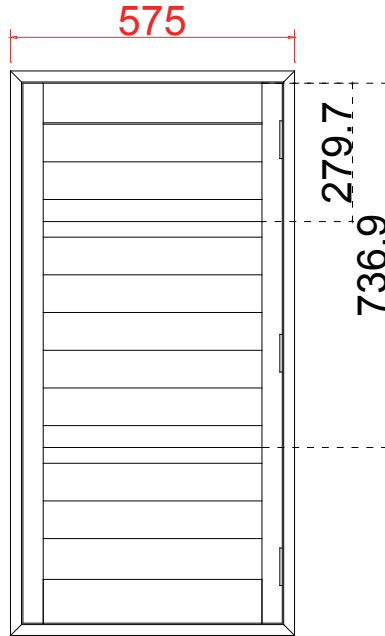

珠状

R

NOTES:

Shutter Color: 001 Super White

Hinges Color: White

Qty(数量): 1

Material(材质): Balmoral Pine Wood (松木) Louvre Size(叶片类型): 89mm

Configuration(窗扇结构): R, IN, 4side, Beaded Stile 41.3mm, Deep Plain L Frame 60mm

Tilt rod type(拉杆类型): Easy tilt System

Louvre Quantity(叶片数量): 12

Louvre Size(叶片尺寸): 441.1mm

Rail Size(上下板尺寸): 492.6mm

Order No(订单号): GEN 230857 McConnell

Item(序号): 3

Room(房间号): Hallway Left

Louvre Size(叶片类型): 89mm

Configuration(窗扇结构): R, IN, 4side, Beaded Stile 41.3mm, Deep Plain L Frame 60mm

Tilt rod type(拉杆类型): Easy tilt System

Louvre Quantity(叶片数量): 12

Louvre Size(叶片尺寸): 441.1mm

Rail Size(上下板尺寸): 492.6mm