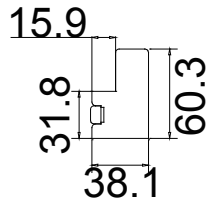

Louvre Size(叶片尺寸): 441.1mm

Rail Size(上下板尺寸): 492.6mm

Order No(订单号): GEN 230857 McConnell

Item(序号): 3

Room(房间号): Hallway Left

Louvre Size(叶片类型): 89mm

Configuration(窗扇结构): R, IN, 4side, Beaded Stile 41.3mm, Deep Plain L Frame 60mm

Tilt rod type(拉杆类型): Easy tilt System

Louvre Quantity(叶片数量): 12

Louvre Size(叶片尺寸): 441.1mm

Rail Size(上下板尺寸): 492.6mm

12

6

6

珠状

Deep Plain L Frame 60mm

R

NOTES:

Shutter Color: 001 Super White

Hinges Color: White

Qty(数量): 1

Material(材质): Balmoral Pine Wood (松木) Louvre Size(叶片类型): 89mm

Configuration(窗扇结构): R, IN, 4side, Beaded Stile 41.3mm, Deep Plain L Frame 60mm

Tilt rod type(拉杆类型): Easy tilt System

Louvre Quantity(叶片数量): 12

Louvre Size(叶片尺寸): 439.1mm

Rail Size(上下板尺寸): 490.6mm

Order No(订单号): CEN 230857 McConnell

Item(序号): 4

Room(房间号): Hallway Right

Louvre Size(叶片类型): 89mm