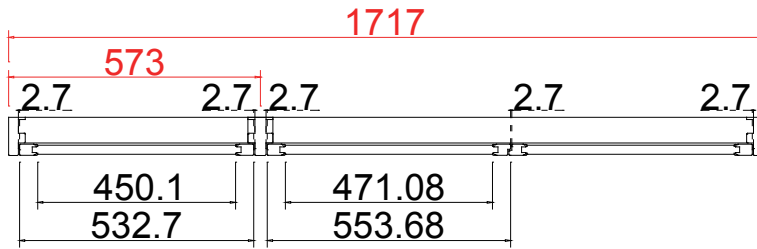

L T L R

NOTES:

Shutter Color: 001 Super White

Hinges Color: White

Qty(数量): 1

Material(材质): Balmoral Pine Wood (松木)

Configuration(窗扇结构): LTLR, IN, 4side, Rabbet Beaded Stile 41.3mm, Double Insert F Frame 85mm

Tilt rod type(拉杆类型): Easy tilt System

Louvre Quantity(叶片数量): 14/28

Louvre Size(叶片尺寸): 448.6mm, 469.6mm

Rail Size(上下板尺寸): 500.1mm, 521.1mm

珠状

Order No(订单号): CEN 230857 McConnell

Item(序号): 2

Room(房间号): Front Bedroom Right

Louvre Size(叶片类型): 89mm

F-Frame with Type 2 Blind
type 2 blinds in white* 2pcs

配置白色有拉绳窗帘，窗帘背面带银箔的材料，窗帘分成2段