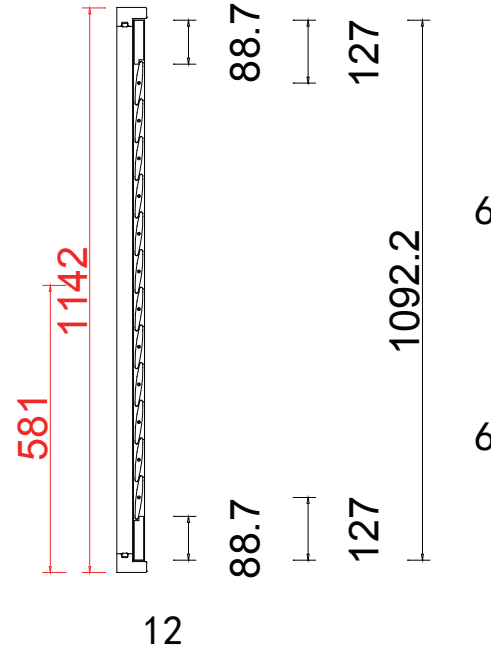

珠状

R

NOTES:

Shutter Color: 001 Super White

Hinges Color: White

Qty(数量): 1

Material(材质): Balmoral Pine Wood (松木) Louvre Size(叶片类型): 89mm

Configuration(窗扇结构): R, IN, 4side, Beaded Stile 41.3mm, Deep Plain L Frame 60mm

Tilt rod type(拉杆类型): Easy tilt System

Louvre Quantity(叶片数量): 12

Louvre Size(叶片尺寸): 441.1mm

Rail Size(上下板尺寸): 492.6mm

Order No(订单号): GEN 230857 McConnell

Item(序号): 3

Room(房间号): Hallway Left

Louvre Size(叶片类型): 89mm

Configuration(窗扇结构): R, IN, 4side, Beaded Stile 41.3mm, Deep Plain L Frame 60mm

Tilt rod type(拉杆类型): Easy tilt System

Louvre Quantity(叶片数量): 12

Louvre Size(叶片尺寸): 441.1mm

Rail Size(上下板尺寸): 492.6mm