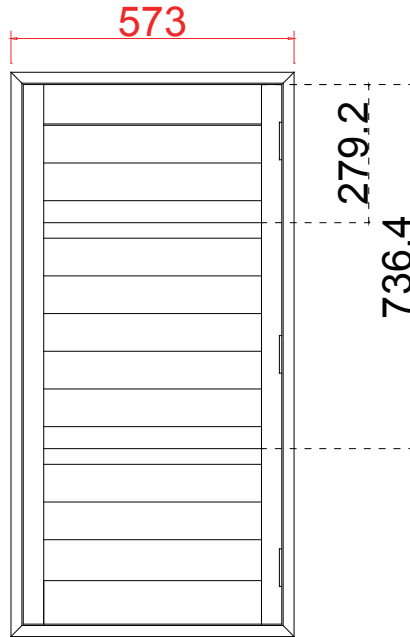

Louvre Size(叶片尺寸): 448.6mm, 469.6mm

Rail Size(上下板尺寸): 500.1mm, 521.1mm

珠状

Order No(订单号): CEN 230857 McConnell

Item(序号): 2

Room(房间号): Front Bedroom Right

Louvre Size(叶片类型): 89mm

F-Frame with Type 2 Blind
type 2 blinds in white* 2pcs

Material(材质): Balmoral Pine Wood (松木) Louvre Size(叶片类型): 89mm

Configuration(窗扇结构): R, IN, 4side, Beaded Stile 41.3mm, Deep Plain L Frame 60mm

Tilt rod type(拉杆类型): Easy tilt System

Louvre Quantity(叶片数量): 12

Louvre Size(叶片尺寸): 441.1mm

Rail Size(上下板尺寸): 492.6mm

Order No(订单号): GEN 230857 McConnell

Item(序号): 3

Room(房间号): Hallway Left

Louvre Size(叶片类型): 89mm

Configuration(窗扇结构): R, IN, 4side, Beaded Stile 41.3mm, Deep Plain L Frame 60mm

Tilt rod type(拉杆类型): Easy tilt System

Louvre Quantity(叶片数量): 12

Louvre Size(叶片尺寸): 441.1mm

Rail Size(上下板尺寸): 492.6mm

12

6

6

珠状