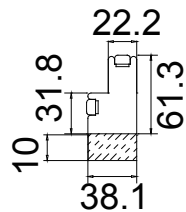

Tilt rod type(拉杆类型): Easy tilt System

Louvre Quantity(叶片数量): 12

Louvre Size(叶片尺寸): 439.1mm

Rail Size(上下板尺寸): 490.6mm

Order No(订单号): CEN 230857 McConnell

Item(序号): 4

Room(房间号): Hallway Right

Louvre Size(叶片类型): 89mm

Configuration(窗扇结构): R, IN, 4side, Beaded Stile 41.3mm, Deep Plain L Frame 60mm

Tilt rod type(拉杆类型): Easy tilt System

Louvre Quantity(叶片数量): 12

Louvre Size(叶片尺寸): 439.1mm

Rail Size(上下板尺寸): 490.6mm

珠状

Double Insert L Frame 60mm(+10)

Material(材质): Balmoral Pine Wood (松木) Louvre Size(叶片类型): 89mm

Configuration(窗扇结构): RR, IN, 4side, Rabbet Beaded Stile 41.3mm, Double Insert L Frame 60mm

Tilt rod type(拉杆类型): Easy tilt System

Louvre Quantity(叶片数量): 26