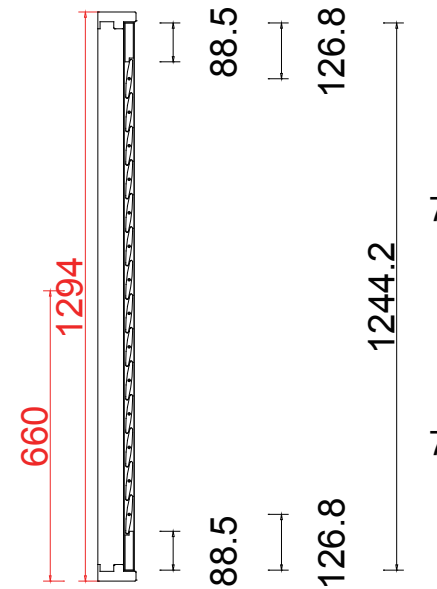

L T L R

NOTES:

Shutter Color: 001 Super White

Hinges Color: White

Qty(数量): 1

Material(材质): Balmoral Pine Wood (松木)

Configuration(窗扇结构): LTLR, IN, 4side, Rabbet Beaded Stile 41.3mm, Double Insert F Frame 85mm

Tilt rod type(拉杆类型): Easy tilt System

Louvre Quantity(叶片数量): 14/28

Louvre Size(叶片尺寸): 448.6mm, 469.6mm

Rail Size(上下板尺寸): 500.1mm, 521.1mm

珠状

Order No(订单号): CEN 230857 McConnell

Item(序号): 2

Room(房间号): Front Bedroom Right

Louvre Size(叶片类型): 89mm

F-Frame with Type 2 Blind
type 2 blinds in white* 2pcs

配置白色有拉绳窗帘，窗帘背面带银箔的材料，窗帘分成2段