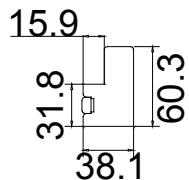

Configuration(窗扇结构): R, IN, 4side, Beaded Stile 41.3mm, Deep Plain L Frame 60mm

Tilt rod type(拉杆类型): Easy tilt System

Louvre Quantity(叶片数量): 12

Louvre Size(叶片尺寸): 439.1mm

Rail Size(上下板尺寸): 490.6mm

珠状

Double Insert L Frame 60mm(+10)

Tilt rod type(拉杆类型): Easy tilt System

Louvre Quantity(叶片数量): 13/13/13

Louvre Size(叶片尺寸): 328.6mm, 340.1mm, 339.6mm

Rail Size(上下板尺寸): 380.1mm, 391.6mm, 391.1mm

Order No(订单号): CEN 230857 McConnell

Item(序号): 6

Louvre Size(叶片尺寸): 290.3mm

Rail Size(上下板尺寸): 341.8mm

Order No(订单号): GEN 230857 McConnell

Item(序号): 7

Room(房间号): Living room bay Right

Louvre Size(叶片类型): 89mm

L R

珠状

Tilt rod type(拉杆类型): Easy tilt System

Louvre Quantity(叶片数量): 28

Louvre Size(叶片尺寸): 459.3mm

Rail Size(上下板尺寸): 510.8mm

Order No(订单号): CEN 230857 McConnell

Item(序号): 8

Room(房间号): Kitchen