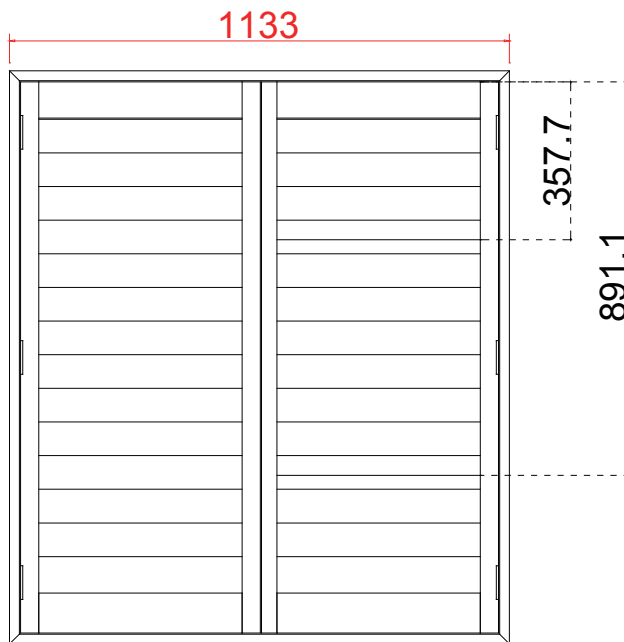

Louvre Size(叶片尺寸): 448.6mm, 469.6mm

Rail Size(上下板尺寸): 500.1mm, 521.1mm

珠状

Order No(订单号): CEN 230857 McConnell

Item(序号): 2

Room(房间号): Front Bedroom Right

Louvre Size(叶片类型): 89mm

F-Frame with Type 2 Blind
type 2 blinds in white* 2pcs

Configuration(窗扇结构): R, IN, 4side, Beaded Stile 41.3mm, Deep Plain L Frame 60mm

Tilt rod type(拉杆类型): Easy tilt System

Louvre Quantity(叶片数量): 12

Louvre Size(叶片尺寸): 439.1mm

Rail Size(上下板尺寸): 490.6mm

珠状

Double Insert L Frame 60mm(+10)

Louvre Size(叶片尺寸): 290.3mm

Rail Size(上下板尺寸): 341.8mm

Order No(订单号): GEN 230857 McConnell

Item(序号): 7

Room(房间号): Living room bay Right

Louvre Size(叶片类型): 89mm

L R

珠状

Tilt rod type(拉杆类型): Easy tilt System

Louvre Quantity(叶片数量): 28

Louvre Size(叶片尺寸): 459.3mm

Rail Size(上下板尺寸): 510.8mm

Order No(订单号): CEN 230857 McConnell

Item(序号): 8

Room(房间号): Kitchen