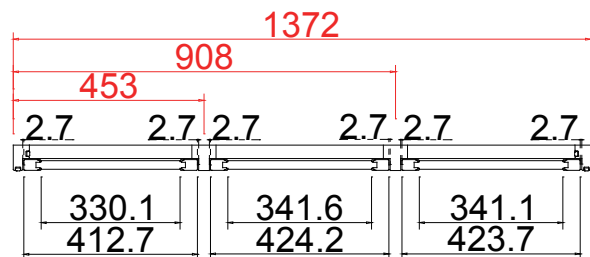

Configuration(窗扇结构): R, IN, 4side, Beaded Stile 41.3mm, Deep Plain L Frame 60mm

Tilt rod type(拉杆类型): Easy tilt System

Louvre Quantity(叶片数量): 12

Louvre Size(叶片尺寸): 439.1mm

Rail Size(上下板尺寸): 490.6mm

珠状

Double Insert L Frame 60mm(+10)

Material(材质): Balmoral Pine Wood (松木) Louvre Size(叶片类型): 89mm

Configuration(窗扇结构): RR, IN, 4side, Rabbet Beaded Stile 41.3mm, Double Insert L Frame 60mm

Tilt rod type(拉杆类型): Easy tilt System

Louvre Quantity(叶片数量): 26

Louvre Size(叶片尺寸): 281.8mm

Rail Size(上下板尺寸): 333.3mm

Order No(订单号): CEN 230857 McConnell

Item(序号): 5

Room(房间号): Living room bay Left

珠状

L T L T R

NOTES:

Tilt rod type(拉杆类型): Easy tilt System

Louvre Quantity(叶片数量): 13/13/13

Louvre Size(叶片尺寸): 328.6mm, 340.1mm, 339.6mm

Rail Size(上下板尺寸): 380.1mm, 391.6mm, 391.1mm

Order No(订单号): CEN 230857 McConnell

Item(序号): 6