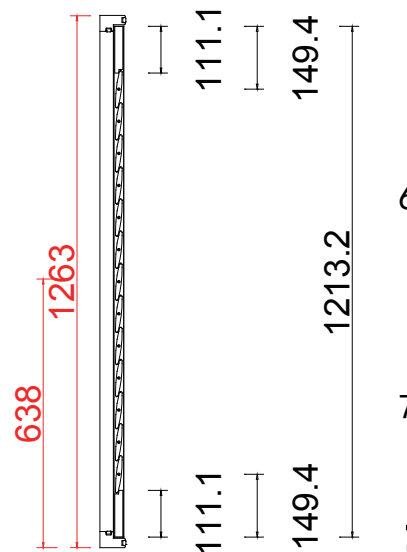

Configuration(窗扇结构): R, IN, 4side, Beaded Stile 41.3mm, Deep Plain L Frame 60mm

Tilt rod type(拉杆类型): Easy tilt System

Louvre Quantity(叶片数量): 12

Louvre Size(叶片尺寸): 439.1mm

Rail Size(上下板尺寸): 490.6mm

珠状

Double Insert L Frame 60mm(+10)

Material(材质): Balmoral Pine Wood (松木) Louvre Size(叶片类型): 89mm

Configuration(窗扇结构): RR, IN, 4side, Rabbet Beaded Stile 41.3mm, Double Insert L Frame 60mm

Tilt rod type(拉杆类型): Easy tilt System

Louvre Quantity(叶片数量): 26

Louvre Size(叶片尺寸): 281.8mm

Rail Size(上下板尺寸): 333.3mm

Order No(订单号): CEN 230857 McConnell

Item(序号): 5

Room(房间号): Living room bay Left

珠状

L T L T R

NOTES:

Tilt rod type(拉杆类型): Easy tilt System

Louvre Quantity(叶片数量): 13/13/13

Louvre Size(叶片尺寸): 328.6mm, 340.1mm, 339.6mm

Rail Size(上下板尺寸): 380.1mm, 391.6mm, 391.1mm

Order No(订单号): CEN 230857 McConnell

Item(序号): 6