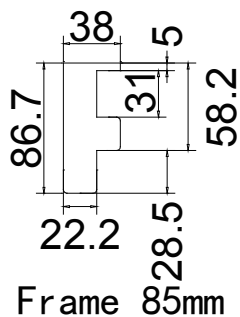

NOTES:

Shutter Color: 001 Super White

Hinges Color: White

Qty(数量): 1

Material(材质): Balmoral Pine Wood (松木)

Configuration(窗扇结构): L, IN, 4side, Beaded

Tilt rod type(拉杆类型): Easy tilt System

Louvre Quantity(叶片数量): 9

Louvre Size(叶片尺寸): 443.1mm

Rail Size(上下板尺寸): 494.6mm

Order No(订单号): CEN 230857 McConnell

Item(序号): 1

Room(房间号): Front Bedroom Left

Louvre Size(叶片类型): 89mm

Stile 41.3mm, Double Insert F Frame 85mm

F-Frame with Type 2 Blind
type 2 blinds in white* 1pcs

配置白色有拉绳窗帘，窗帘背面带银箔的材料，窗帘分成1段