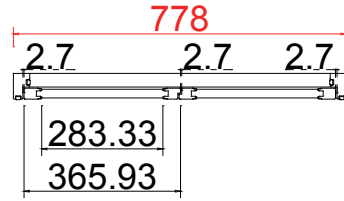

Tilt rod type(拉杆类型): Easy tilt System

Louvre Quantity(叶片数量): 12

Louvre Size(叶片尺寸): 439.1mm

Rail Size(上下板尺寸): 490.6mm

Order No(订单号): CEN 230857 McConnell

Item(序号): 4

Room(房间号): Hallway Right

Louvre Size(叶片类型): 89mm

Configuration(窗扇结构): R, IN, 4side, Beaded Stile 41.3mm, Deep Plain L Frame 60mm

Tilt rod type(拉杆类型): Easy tilt System

Louvre Quantity(叶片数量): 12

Louvre Size(叶片尺寸): 439.1mm

Rail Size(上下板尺寸): 490.6mm

珠状

Double Insert L Frame 60mm(+10)