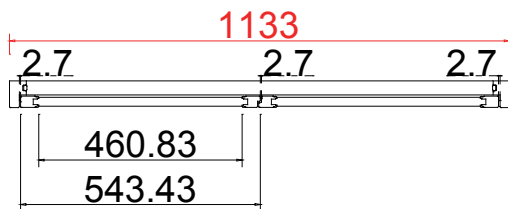

Louvre Size(叶片尺寸): 290.3mm

Rail Size(上下板尺寸): 341.8mm

Order No(订单号): GEN 230857 McConnell

Item(序号): 7

Room(房间号): Living room bay Right

Louvre Size(叶片类型): 89mm

L R

珠状

Tilt rod type(拉杆类型): Easy tilt System

Louvre Quantity(叶片数量): 28

Louvre Size(叶片尺寸): 459.3mm

Rail Size(上下板尺寸): 510.8mm

Order No(订单号): CEN 230857 McConnell

Item(序号): 8

Room(房间号): Kitchen