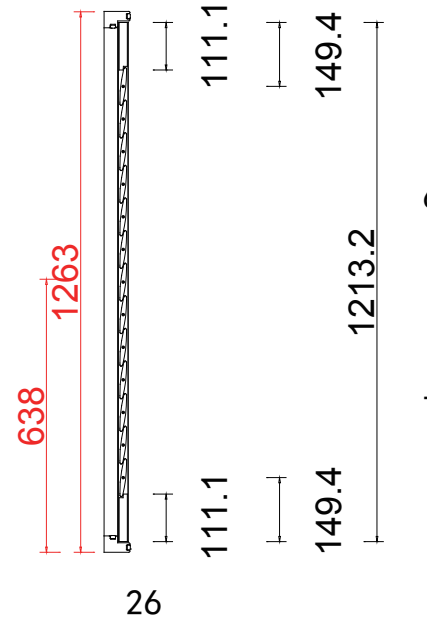

Tilt rod type(拉杆类型): Easy tilt System

Louvre Quantity(叶片数量): 12

Louvre Size(叶片尺寸): 439.1mm

Rail Size(上下板尺寸): 490.6mm

Order No(订单号): CEN 230857 McConnell

Item(序号): 4

Room(房间号): Hallway Right

Louvre Size(叶片类型): 89mm

Configuration(窗扇结构): R, IN, 4side, Beaded Stile 41.3mm, Deep Plain L Frame 60mm

Tilt rod type(拉杆类型): Easy tilt System

Louvre Quantity(叶片数量): 12

Louvre Size(叶片尺寸): 439.1mm

Rail Size(上下板尺寸): 490.6mm

珠状

Double Insert L Frame 60mm(+10)

Louvre Size(叶片尺寸): 281.8mm

Rail Size(上下板尺寸): 333.3mm

Order No(订单号): CEN 230857 McConnell

Item(序号): 5

Room(房间号): Living room bay Left

珠状

L T L T R

NOTES:

Louvre Size(叶片尺寸): 290.3mm

Rail Size(上下板尺寸): 341.8mm

Order No(订单号): GEN 230857 McConnell

Item(序号): 7

Room(房间号): Living room bay Right

Louvre Size(叶片类型): 89mm

L R

珠状