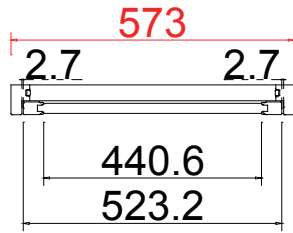

Louvre Size(叶片尺寸): 448.6mm, 469.6mm

Rail Size(上下板尺寸): 500.1mm, 521.1mm

珠状

Order No(订单号): CEN 230857 McConnell

Item(序号): 2

Room(房间号): Front Bedroom Right

Louvre Size(叶片类型): 89mm

F-Frame with Type 2 Blind
type 2 blinds in white* 2pcs

Material(材质): Balmoral Pine Wood (松木) Louvre Size(叶片类型): 89mm

Configuration(窗扇结构): R, IN, 4side, Beaded Stile 41.3mm, Deep Plain L Frame 60mm

Tilt rod type(拉杆类型): Easy tilt System

Louvre Quantity(叶片数量): 12

Louvre Size(叶片尺寸): 441.1mm

Rail Size(上下板尺寸): 492.6mm

Order No(订单号): GEN 230857 McConnell

Item(序号): 3

Room(房间号): Hallway Left

Louvre Size(叶片类型): 89mm

Configuration(窗扇结构): R, IN, 4side, Beaded Stile 41.3mm, Deep Plain L Frame 60mm

Tilt rod type(拉杆类型): Easy tilt System

Louvre Quantity(叶片数量): 12

Louvre Size(叶片尺寸): 441.1mm

Rail Size(上下板尺寸): 492.6mm

12

6

6

珠状