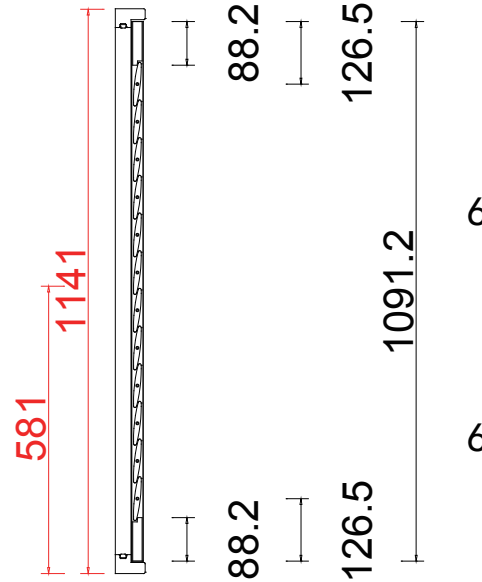

Material(材质): Balmoral Pine Wood (松木) Louvre Size(叶片类型): 89mm

Configuration(窗扇结构): R, IN, 4side, Beaded Stile 41.3mm, Deep Plain L Frame 60mm

Tilt rod type(拉杆类型): Easy tilt System

Louvre Quantity(叶片数量): 12

Louvre Size(叶片尺寸): 441.1mm

Rail Size(上下板尺寸): 492.6mm

Order No(订单号): GEN 230857 McConnell

Item(序号): 3

Room(房间号): Hallway Left

Louvre Size(叶片类型): 89mm

Configuration(窗扇结构): R, IN, 4side, Beaded Stile 41.3mm, Deep Plain L Frame 60mm

Tilt rod type(拉杆类型): Easy tilt System

Louvre Quantity(叶片数量): 12

Louvre Size(叶片尺寸): 441.1mm

Rail Size(上下板尺寸): 492.6mm

12

6

6

珠状

Configuration(窗扇结构): R, IN, 4side, Beaded Stile 41.3mm, Deep Plain L Frame 60mm

Tilt rod type(拉杆类型): Easy tilt System

Louvre Quantity(叶片数量): 12

Louvre Size(叶片尺寸): 439.1mm

Rail Size(上下板尺寸): 490.6mm

珠状

Double Insert L Frame 60mm(+10)