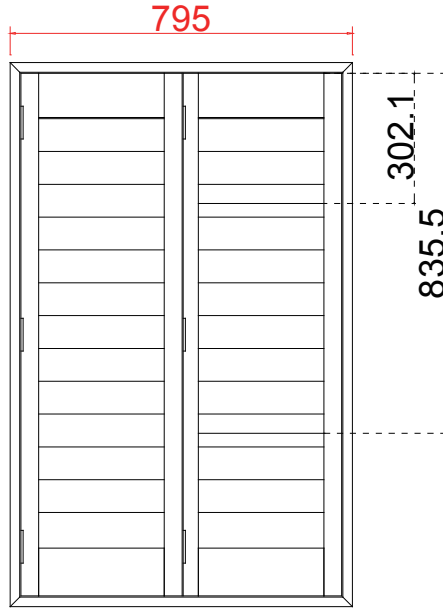

Louvre Size(叶片尺寸): 281.8mm

Rail Size(上下板尺寸): 333.3mm

Order No(订单号): CEN 230857 McConnell

Item(序号): 5

Room(房间号): Living room bay Left

珠状

L T L T R

NOTES:

Tilt rod type(拉杆类型): Easy tilt System

Louvre Quantity(叶片数量): 13/13/13

Louvre Size(叶片尺寸): 328.6mm, 340.1mm, 339.6mm

Rail Size(上下板尺寸): 380.1mm, 391.6mm, 391.1mm

Order No(订单号): CEN 230857 McConnell

Item(序号): 6

Room(房间号): Living room bay Centre

Louvre Size(叶片类型): 89mm

Double Insert L Frame 60mm(+10)

Top Bottom Left Right

上下左右加厚10mm

39

6

7

Louvre Size(叶片尺寸): 290.3mm

Rail Size(上下板尺寸): 341.8mm

Order No(订单号): GEN 230857 McConnell

Item(序号): 7

Room(房间号): Living room bay Right

Louvre Size(叶片类型): 89mm

L R

珠状