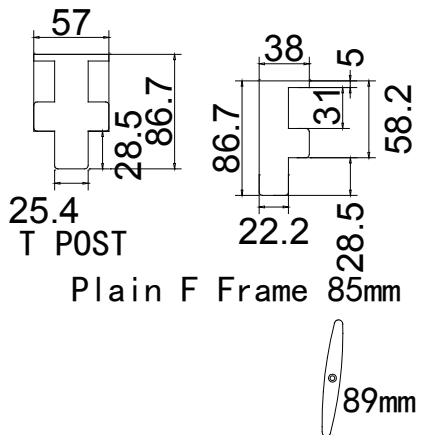

L T L R

NOTES:

Shutter Color: 001 Super White

Hinges Color: White

Qty(数量): 1

Material(材质): Balmoral Pine Wood (松木)

Configuration(窗扇结构): LTLR, IN, 4side, Rabbet Beaded Stile 41.3mm, Double Insert F Frame 85mm

Tilt rod type(拉杆类型): Easy tilt System

Louvre Quantity(叶片数量): 14/28

Louvre Size(叶片尺寸): 448.6mm, 469.6mm

Rail Size(上下板尺寸): 500.1mm, 521.1mm

珠状

Order No(订单号): CEN 230857 McConnell

Item(序号): 2

Room(房间号): Front Bedroom Right

Louvre Size(叶片类型): 89mm

F-Frame with Type 2 Blind
type 2 blinds in white* 2pcs

配置白色有拉绳窗帘，窗帘背面带银箔的材料，窗帘分成2段