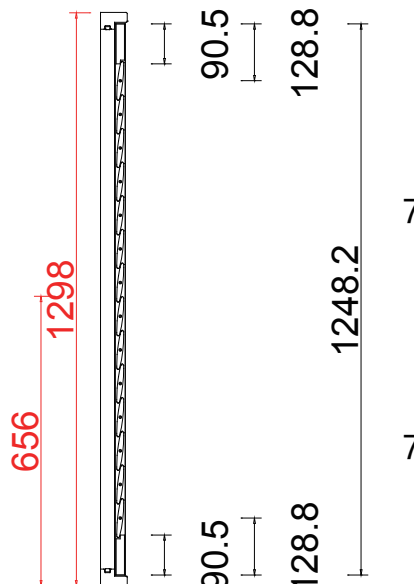

Louvre Size(叶片尺寸): 281.8mm

Rail Size(上下板尺寸): 333.3mm

Order No(订单号): CEN 230857 McConnell

Item(序号): 5

Room(房间号): Living room bay Left

珠状

L T L T R

NOTES:

Tilt rod type(拉杆类型): Easy tilt System

Louvre Quantity(叶片数量): 13/13/13

Louvre Size(叶片尺寸): 328.6mm, 340.1mm, 339.6mm

Rail Size(上下板尺寸): 380.1mm, 391.6mm, 391.1mm

Order No(订单号): CEN 230857 McConnell

Item(序号): 6

Louvre Size(叶片尺寸): 290.3mm

Rail Size(上下板尺寸): 341.8mm

Order No(订单号): GEN 230857 McConnell

Item(序号): 7

Room(房间号): Living room bay Right

Louvre Size(叶片类型): 89mm

L R

珠状

Tilt rod type(拉杆类型): Easy tilt System

Louvre Quantity(叶片数量): 28

Louvre Size(叶片尺寸): 459.3mm

Rail Size(上下板尺寸): 510.8mm

Order No(订单号): CEN 230857 McConnell

Item(序号): 8

Room(房间号): Kitchen