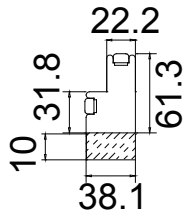

Double Insert L Frame 60mm(+10)

Top Bottom Left Right

上下左右加厚10mm

Do Not Pre Drill Frames

不要预钻孔

NOTES:

Shutter Color: 001 Super White

Hinges Color: White

Qty(数量): 1

Material(材质): Balmoral Pine Wood (松木)

Configuration(窗扇结构): LL, IN, 4side, Rabbet Beaded Stile 41.3mm, Double Insert L Frame 60mm

Tilt rod type(拉杆类型): Easy tilt System

Louvre Quantity(叶片数量): 26

Louvre Size(叶片尺寸): 290.3mm

Rail Size(上下板尺寸): 341.8mm

Order No(订单号): GEN 230857 McConnell

Item(序号): 7

Room(房间号): Living room bay Right

Louvre Size(叶片类型): 89mm