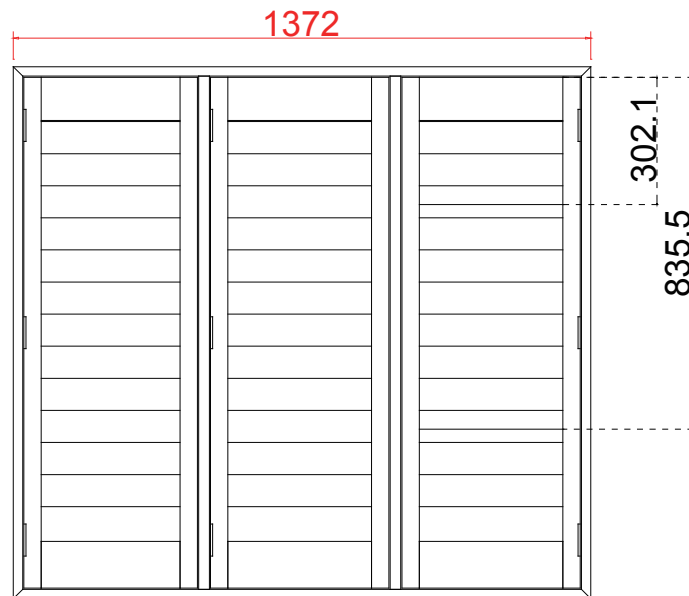

Material(材质): Balmoral Pine Wood (松木) Louvre Size(叶片类型): 89mm

Configuration(窗扇结构): RR, IN, 4side, Rabbet Beaded Stile 41.3mm, Double Insert L Frame 60mm

Tilt rod type(拉杆类型): Easy tilt System

Louvre Quantity(叶片数量): 26

Louvre Size(叶片尺寸): 281.8mm

Rail Size(上下板尺寸): 333.3mm

Order No(订单号): CEN 230857 McConnell

Item(序号): 5

Room(房间号): Living room bay Left

珠状

L T L T R

NOTES:

Tilt rod type(拉杆类型): Easy tilt System

Louvre Quantity(叶片数量): 13/13/13

Louvre Size(叶片尺寸): 328.6mm, 340.1mm, 339.6mm

Rail Size(上下板尺寸): 380.1mm, 391.6mm, 391.1mm

Order No(订单号): CEN 230857 McConnell

Item(序号): 6