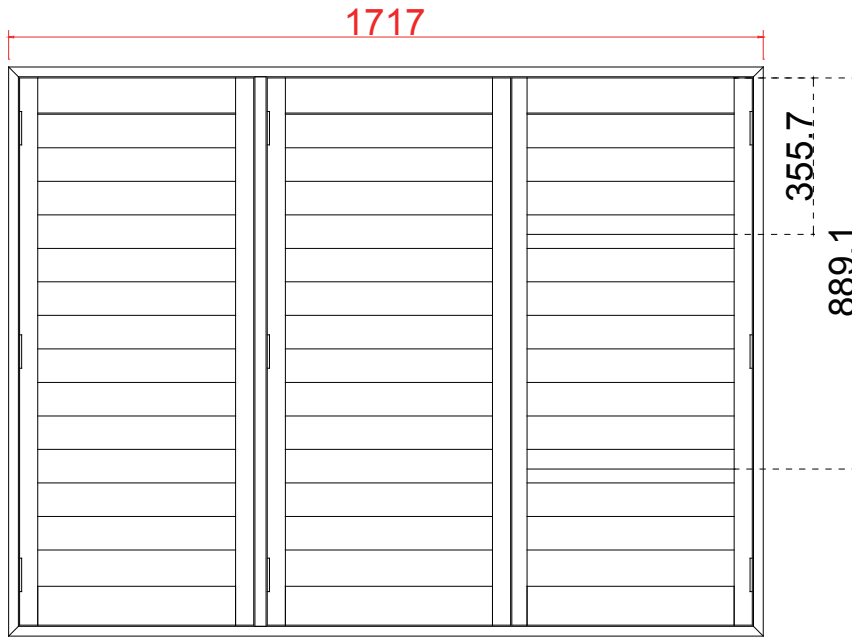

Configuration(窗扇结构): L, IN, 4side, Beaded

Tilt rod type(拉杆类型): Easy tilt System

Louvre Quantity(叶片数量): 9

Louvre Size(叶片尺寸): 443.1mm

Rail Size(上下板尺寸): 494.6mm

Order No(订单号): CEN 230857 McConnell

Item(序号): 1

Room(房间号): Front Bedroom Left

Louvre Size(叶片类型): 89mm

Stile 41.3mm, Double Insert F Frame 85mm

F-Frame with Type 2 Blind
type 2 blinds in white* 1pcs

配置白色有拉绳窗帘，窗帘背面带银箔的材料，窗帘分成1段

L T L R

NOTES:

Shutter Color: 001 Super White

Hinges Color: White

Qty(数量): 1

Material(材质): Balmoral Pine Wood (松木)

Configuration(窗扇结构): LTLR, IN, 4side, Rabbet Beaded Stile 41.3mm, Double Insert F Frame 85mm

Tilt rod type(拉杆类型): Easy tilt System

Louvre Quantity(叶片数量): 14/28

Louvre Size(叶片尺寸): 448.6mm, 469.6mm

Rail Size(上下板尺寸): 500.1mm, 521.1mm

珠状

Order No(订单号): CEN 230857 McConnell

Item(序号): 2

Room(房间号): Front Bedroom Right

Louvre Size(叶片类型): 89mm

F-Frame with Type 2 Blind
type 2 blinds in white* 2pcs