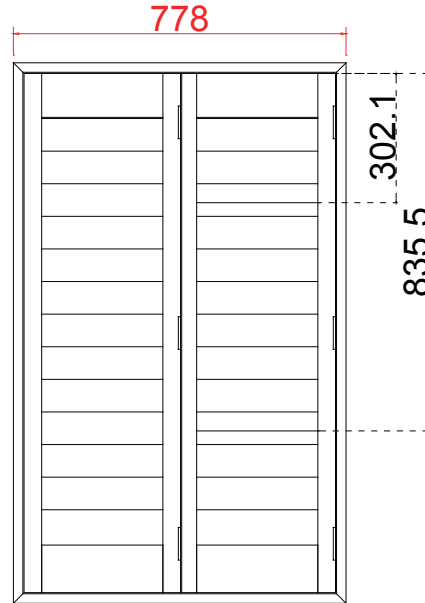

Deep Plain L Frame 60mm

R

NOTES:

Shutter Color: 001 Super White

Hinges Color: White

Qty(数量): 1

Material(材质): Balmoral Pine Wood (松木) Louvre Size(叶片类型): 89mm

Configuration(窗扇结构): R, IN, 4side, Beaded Stile 41.3mm, Deep Plain L Frame 60mm

Tilt rod type(拉杆类型): Easy tilt System

Louvre Quantity(叶片数量): 12

Louvre Size(叶片尺寸): 439.1mm

Rail Size(上下板尺寸): 490.6mm

Order No(订单号): CEN 230857 McConnell

Item(序号): 4

Room(房间号): Hallway Right

Louvre Size(叶片类型): 89mm

Configuration(窗扇结构): R, IN, 4side, Beaded Stile 41.3mm, Deep Plain L Frame 60mm

Tilt rod type(拉杆类型): Easy tilt System

Louvre Quantity(叶片数量): 12

Louvre Size(叶片尺寸): 439.1mm

Rail Size(上下板尺寸): 490.6mm

珠状

Double Insert L Frame 60mm(+10)

Louvre Size(叶片尺寸): 290.3mm

Rail Size(上下板尺寸): 341.8mm

Order No(订单号): GEN 230857 McConnell

Item(序号): 7

Room(房间号): Living room bay Right

Louvre Size(叶片类型): 89mm

L R

珠状