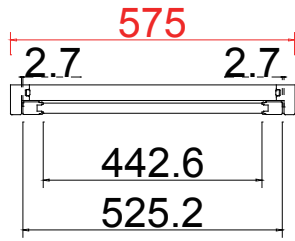

珠状

R

NOTES:

Shutter Color: 001 Super White

Hinges Color: White

Qty(数量): 1

Material(材质): Balmoral Pine Wood (松木) Louvre Size(叶片类型): 89mm

Configuration(窗扇结构): R, IN, 4side, Beaded Stile 41.3mm, Deep Plain L Frame 60mm

Tilt rod type(拉杆类型): Easy tilt System

Louvre Quantity(叶片数量): 12

Louvre Size(叶片尺寸): 441.1mm

Rail Size(上下板尺寸): 492.6mm

Order No(订单号): GEN 230857 McConnell

Item(序号): 3

Room(房间号): Hallway Left

Louvre Size(叶片类型): 89mm

Configuration(窗扇结构): R, IN, 4side, Beaded Stile 41.3mm, Deep Plain L Frame 60mm

Tilt rod type(拉杆类型): Easy tilt System

Louvre Quantity(叶片数量): 12

Louvre Size(叶片尺寸): 441.1mm

Rail Size(上下板尺寸): 492.6mm