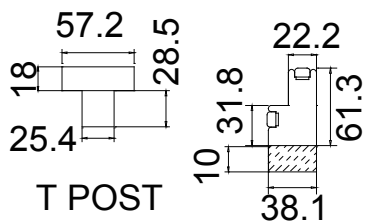

Material(材质): Balmoral Pine Wood (松木) Louvre Size(叶片类型): 89mm

Configuration(窗扇结构): RR, IN, 4side, Rabbet Beaded Stile 41.3mm, Double Insert L Frame 60mm

Tilt rod type(拉杆类型): Easy tilt System

Louvre Quantity(叶片数量): 26

Louvre Size(叶片尺寸): 281.8mm

Rail Size(上下板尺寸): 333.3mm

Order No(订单号): CEN 230857 McConnell

Item(序号): 5

Room(房间号): Living room bay Left

珠状

L T L T R

NOTES:

Tilt rod type(拉杆类型): Easy tilt System

Louvre Quantity(叶片数量): 13/13/13

Louvre Size(叶片尺寸): 328.6mm, 340.1mm, 339.6mm

Rail Size(上下板尺寸): 380.1mm, 391.6mm, 391.1mm

Order No(订单号): CEN 230857 McConnell

Item(序号): 6