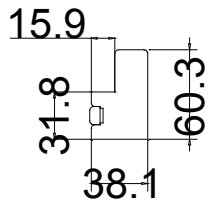

Deep Plain L Frame 60mm

R

NOTES:

Shutter Color: 001 Super White

Hinges Color: White

Qty(数量): 1

Material(材质): Balmoral Pine Wood (松木) Louvre Size(叶片类型): 89mm

Configuration(窗扇结构): R, IN, 4side, Beaded Stile 41.3mm, Deep Plain L Frame 60mm

Tilt rod type(拉杆类型): Easy tilt System

Louvre Quantity(叶片数量): 12

Louvre Size(叶片尺寸): 441.1mm

Rail Size(上下板尺寸): 492.6mm

Order No(订单号): GEN 230857 McConnell

Item(序号): 3

Room(房间号): Hallway Left

Louvre Size(叶片类型): 89mm

Configuration(窗扇结构): R, IN, 4side, Beaded Stile 41.3mm, Deep Plain L Frame 60mm

Tilt rod type(拉杆类型): Easy tilt System

Louvre Quantity(叶片数量): 12

Louvre Size(叶片尺寸): 441.1mm

Rail Size(上下板尺寸): 492.6mm