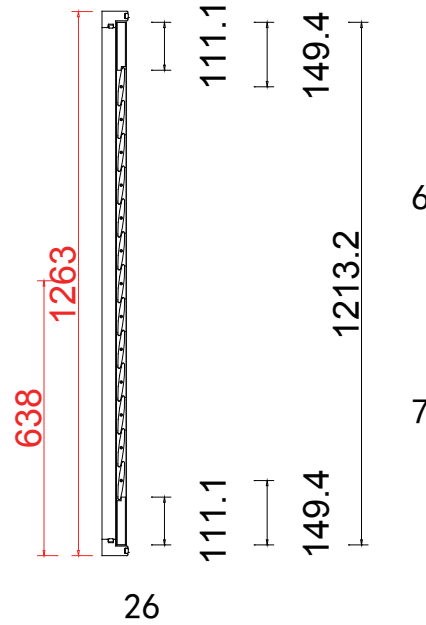

Louvre Size(叶片尺寸): 281.8mm

Rail Size(上下板尺寸): 333.3mm

Order No(订单号): CEN 230857 McConnell

Item(序号): 5

Room(房间号): Living room bay Left

珠状

L T L T R

NOTES:

Tilt rod type(拉杆类型): Easy tilt System

Louvre Quantity(叶片数量): 13/13/13

Louvre Size(叶片尺寸): 328.6mm, 340.1mm, 339.6mm

Rail Size(上下板尺寸): 380.1mm, 391.6mm, 391.1mm

Order No(订单号): CEN 230857 McConnell

Item(序号): 6

Room(房间号): Living room bay Centre

Louvre Size(叶片类型): 89mm

Double Insert L Frame 60mm(+10)

Top Bottom Left Right

上下左右加厚10mm

39

6

7

Louvre Size(叶片尺寸): 290.3mm

Rail Size(上下板尺寸): 341.8mm

Order No(订单号): GEN 230857 McConnell

Item(序号): 7

Room(房间号): Living room bay Right

Louvre Size(叶片类型): 89mm

L R

珠状